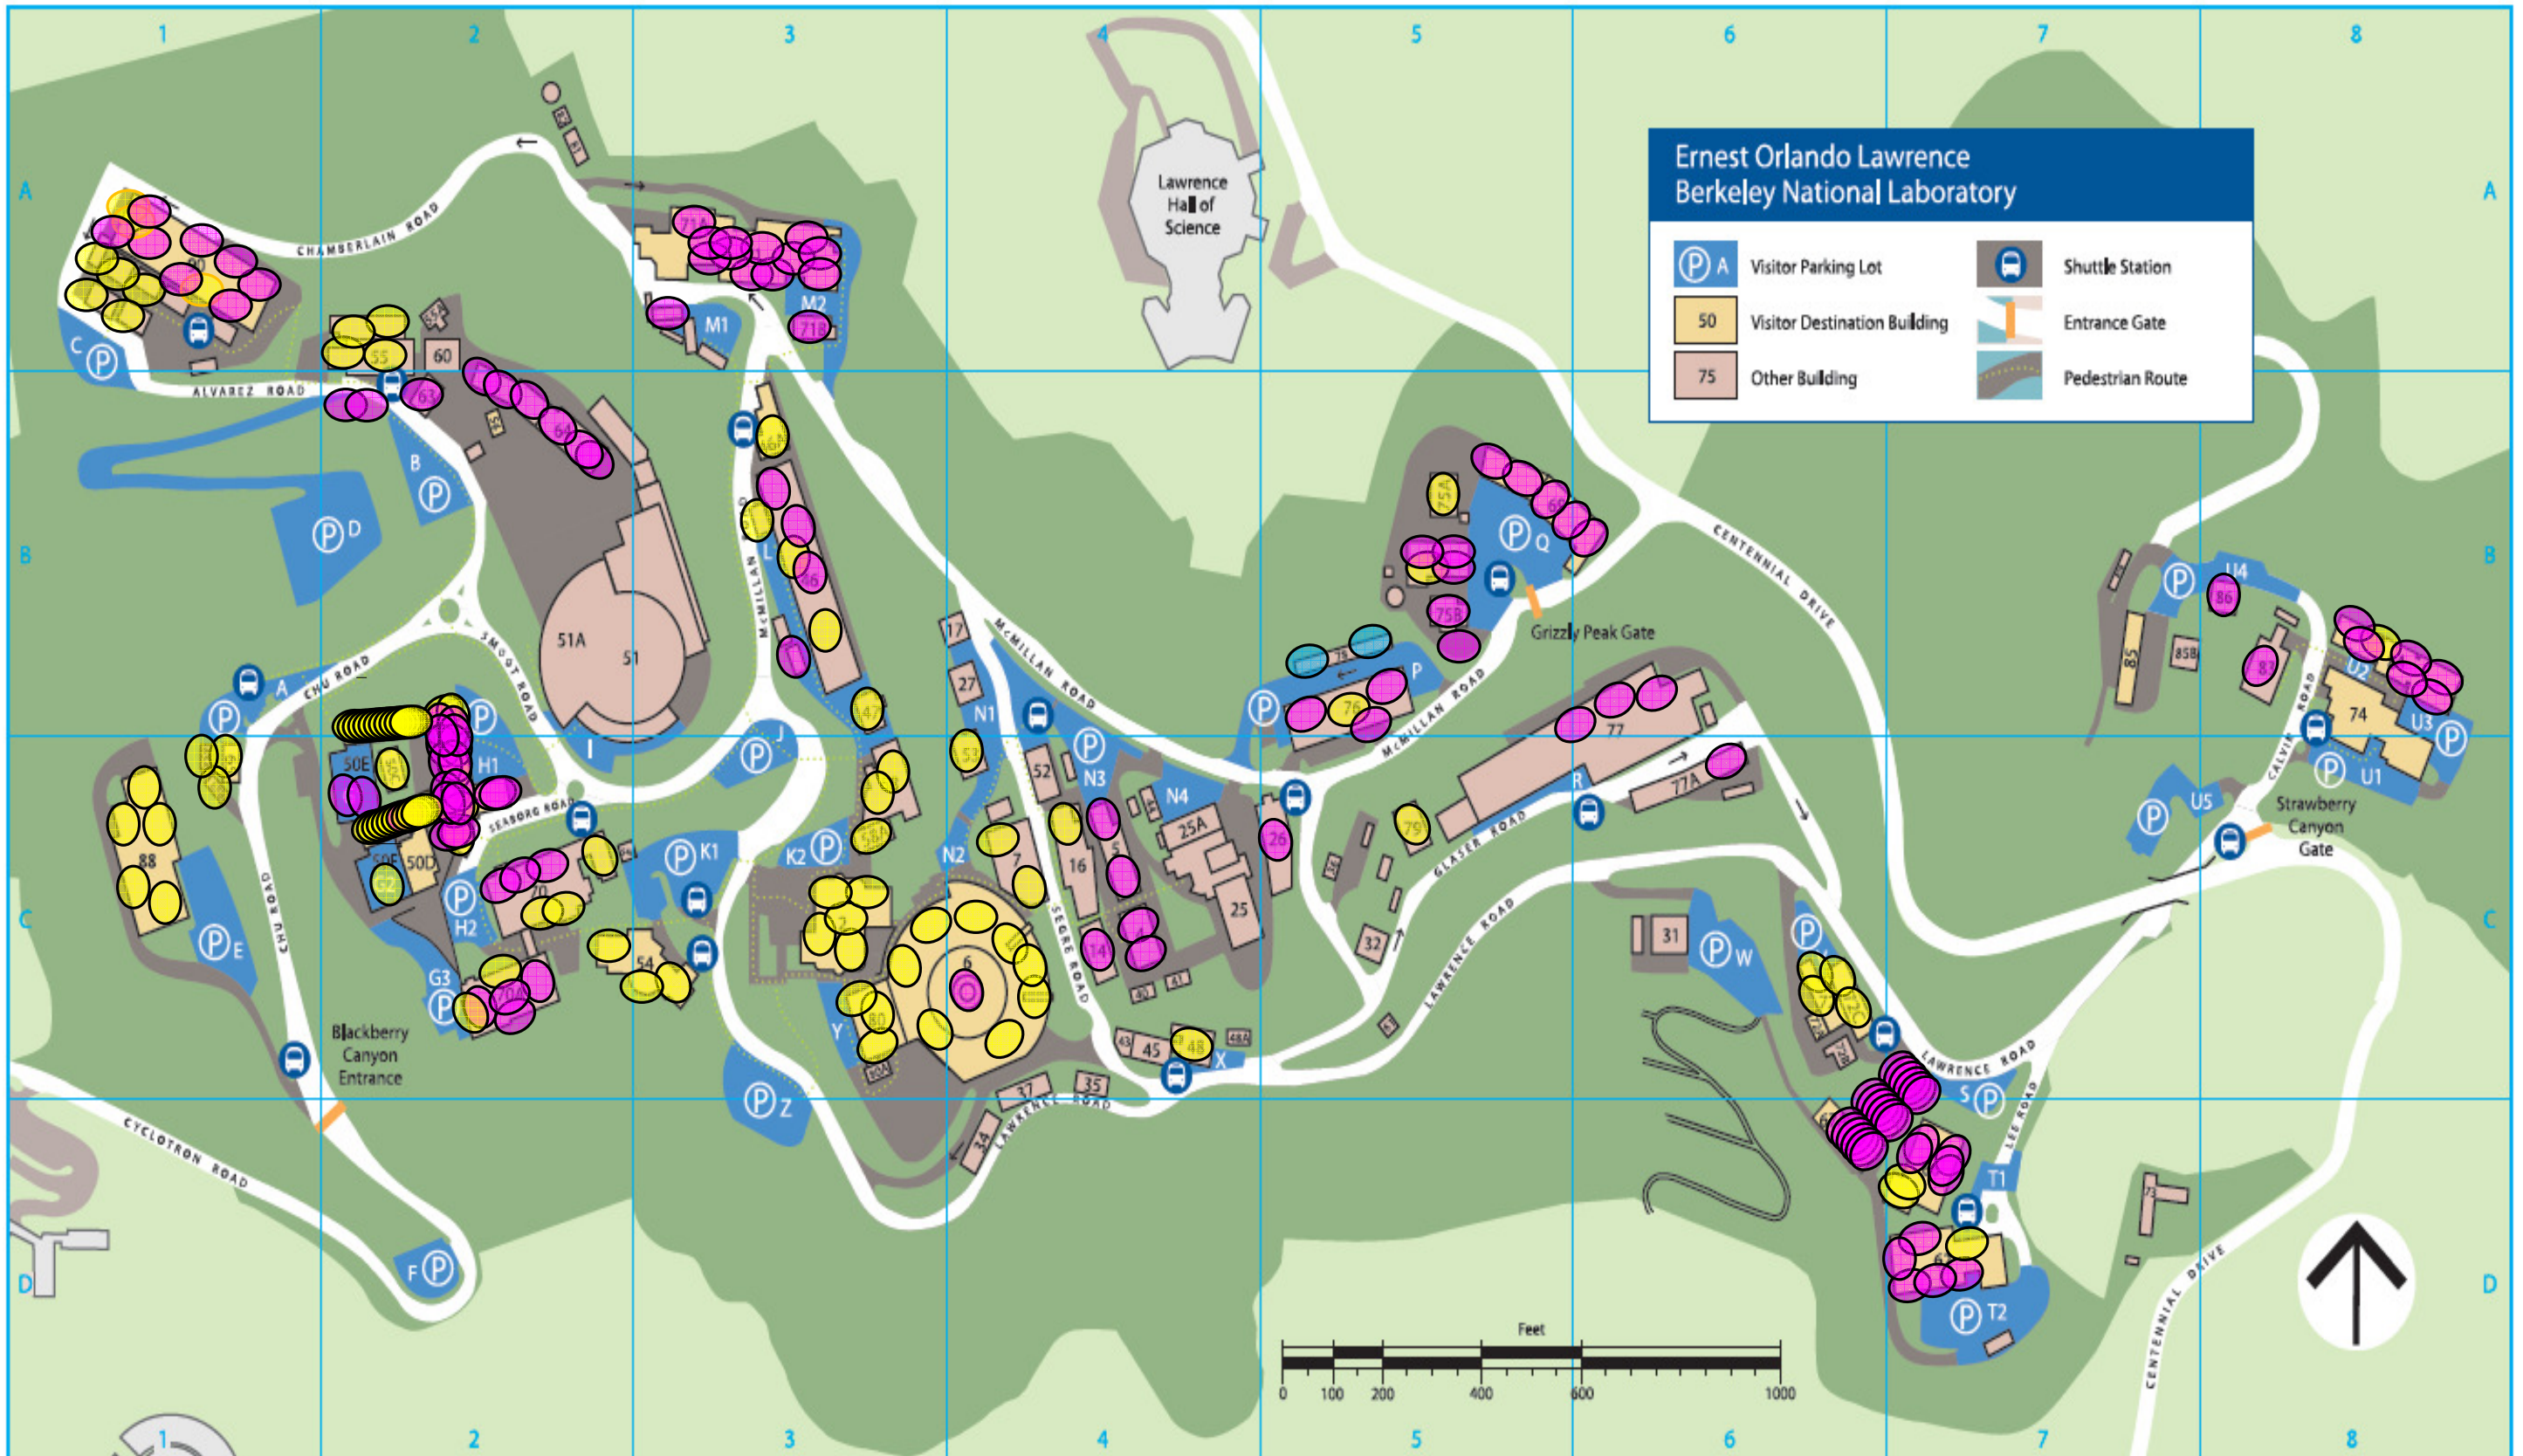

Wireless SSID's at LBNL

Ernest Orlando Lawrence Berkeley National Laboratory

	Visitor Parking Lot		Shuttle Station
	Visitor Destination Building		Entrance Gate
	Other Building		Pedestrian Route

LEGEND

- lbnl-visitor
- lbnl-employee
- lbnl-visitor & lbnl-employee

cells do not depict actual wireless coverage

Title: lbnl-visitor, lbnl-employee, and both at LBNL	Engineer: MYKhan
Date: 19 December 2011	Location: \\lsg-server\docs\Wireless\