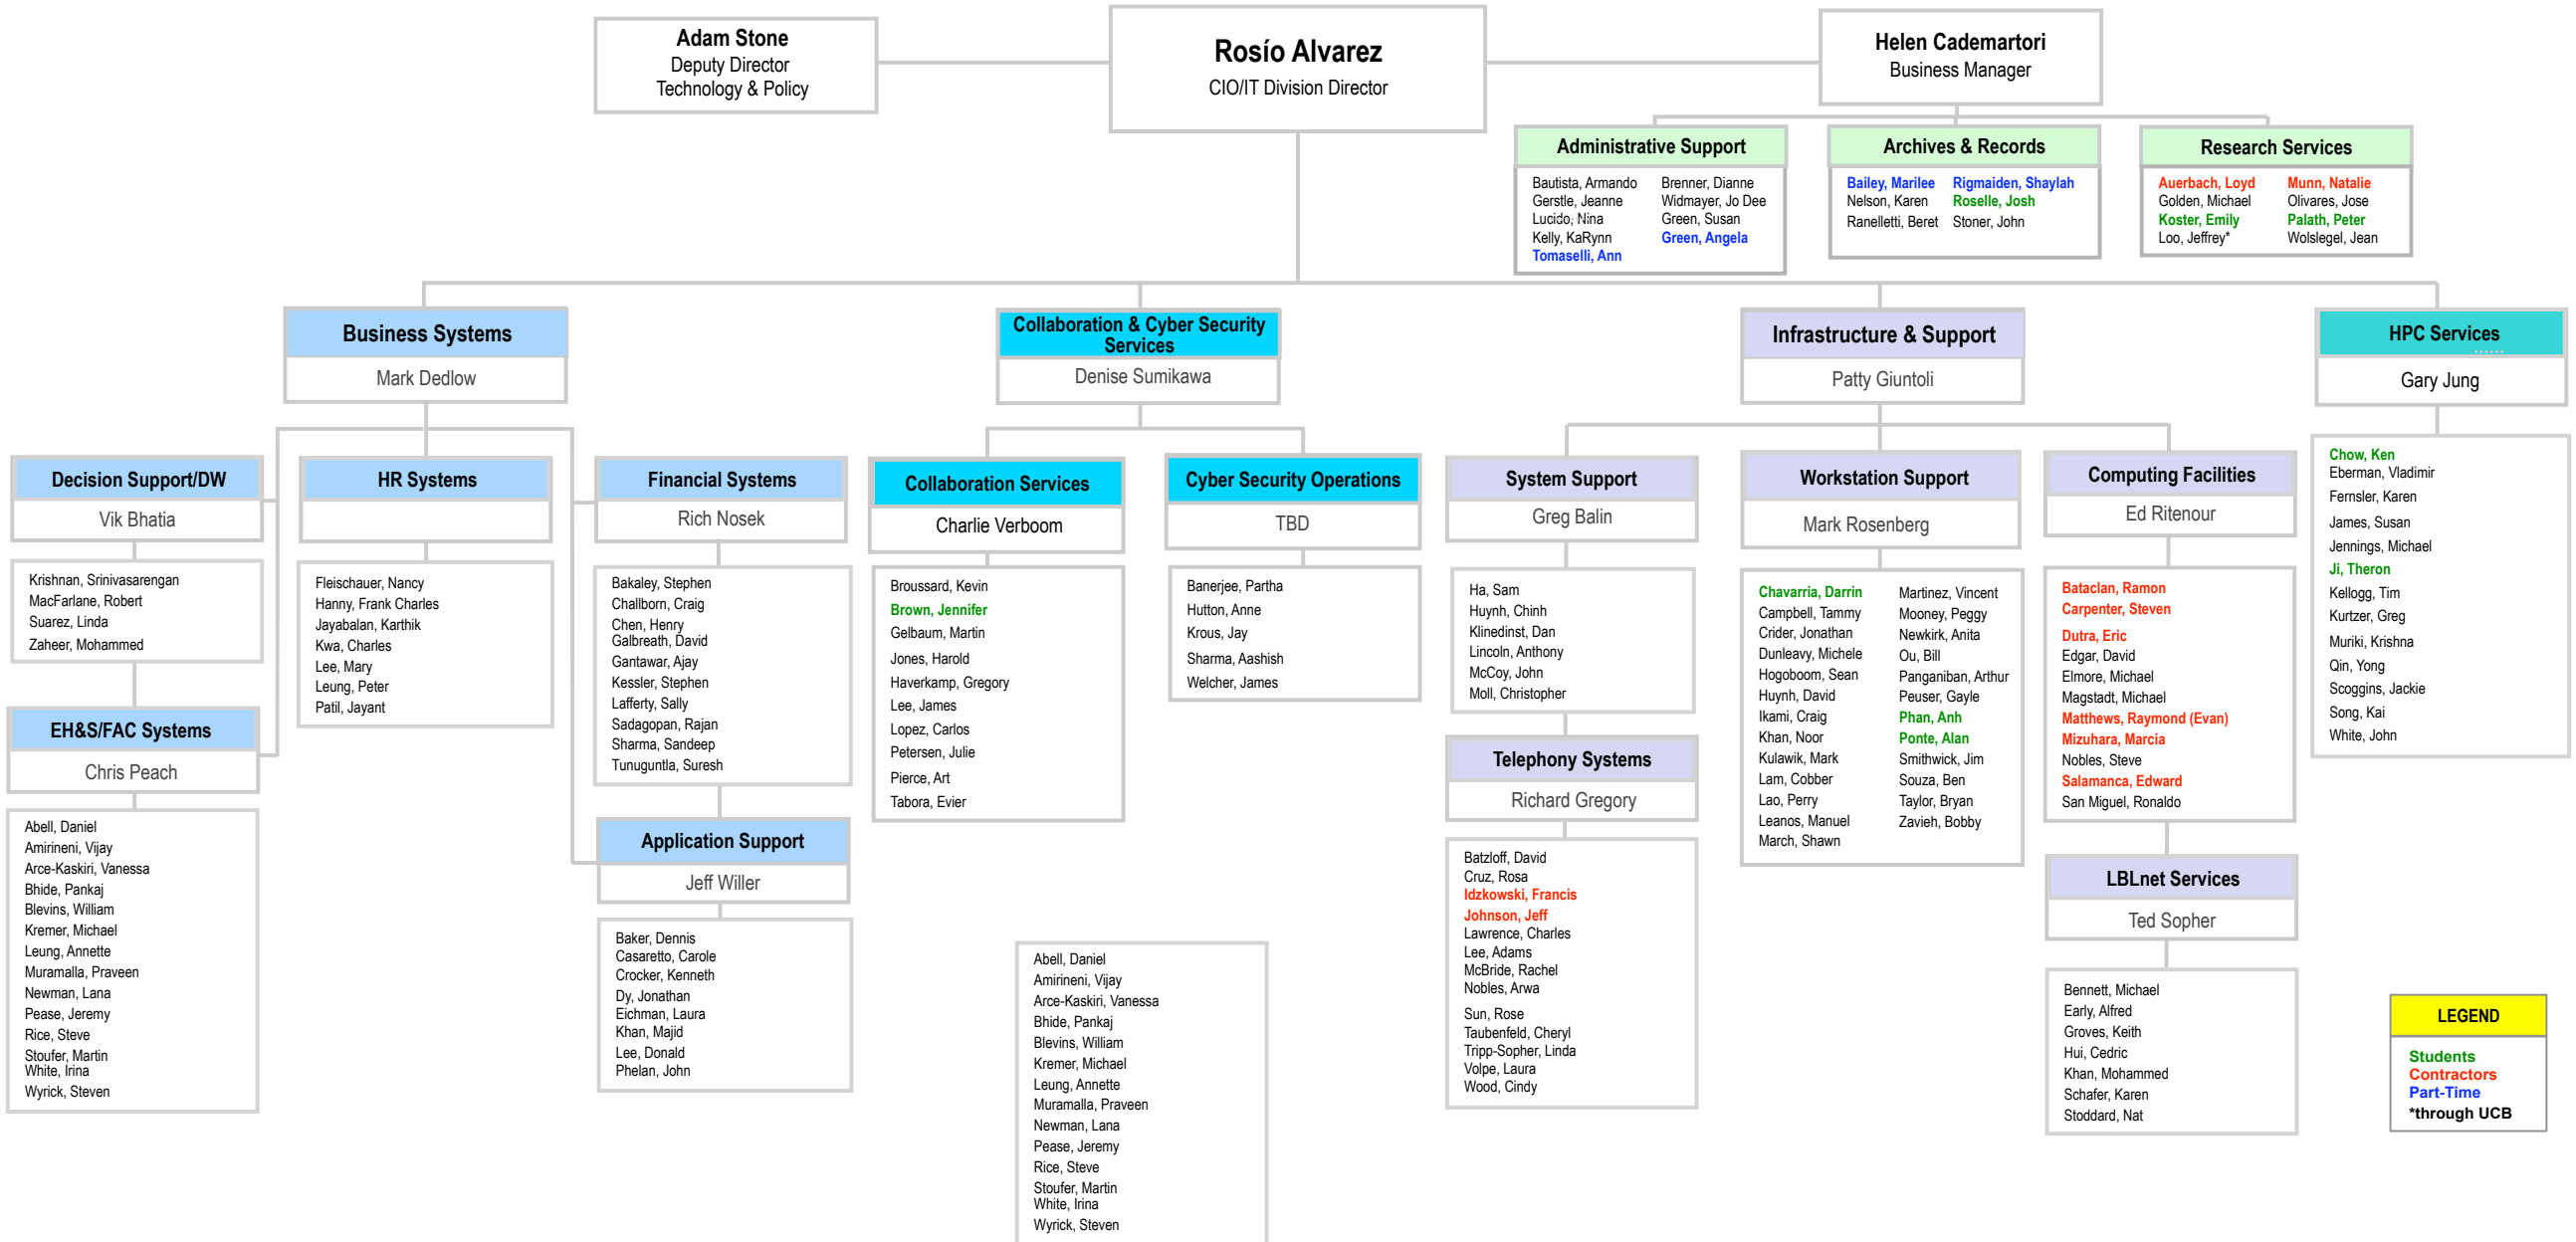

Lawrence Berkeley National Laboratory IT Division

LEGEND

- Students
- Contractors
- Part-Time
- *through UCB