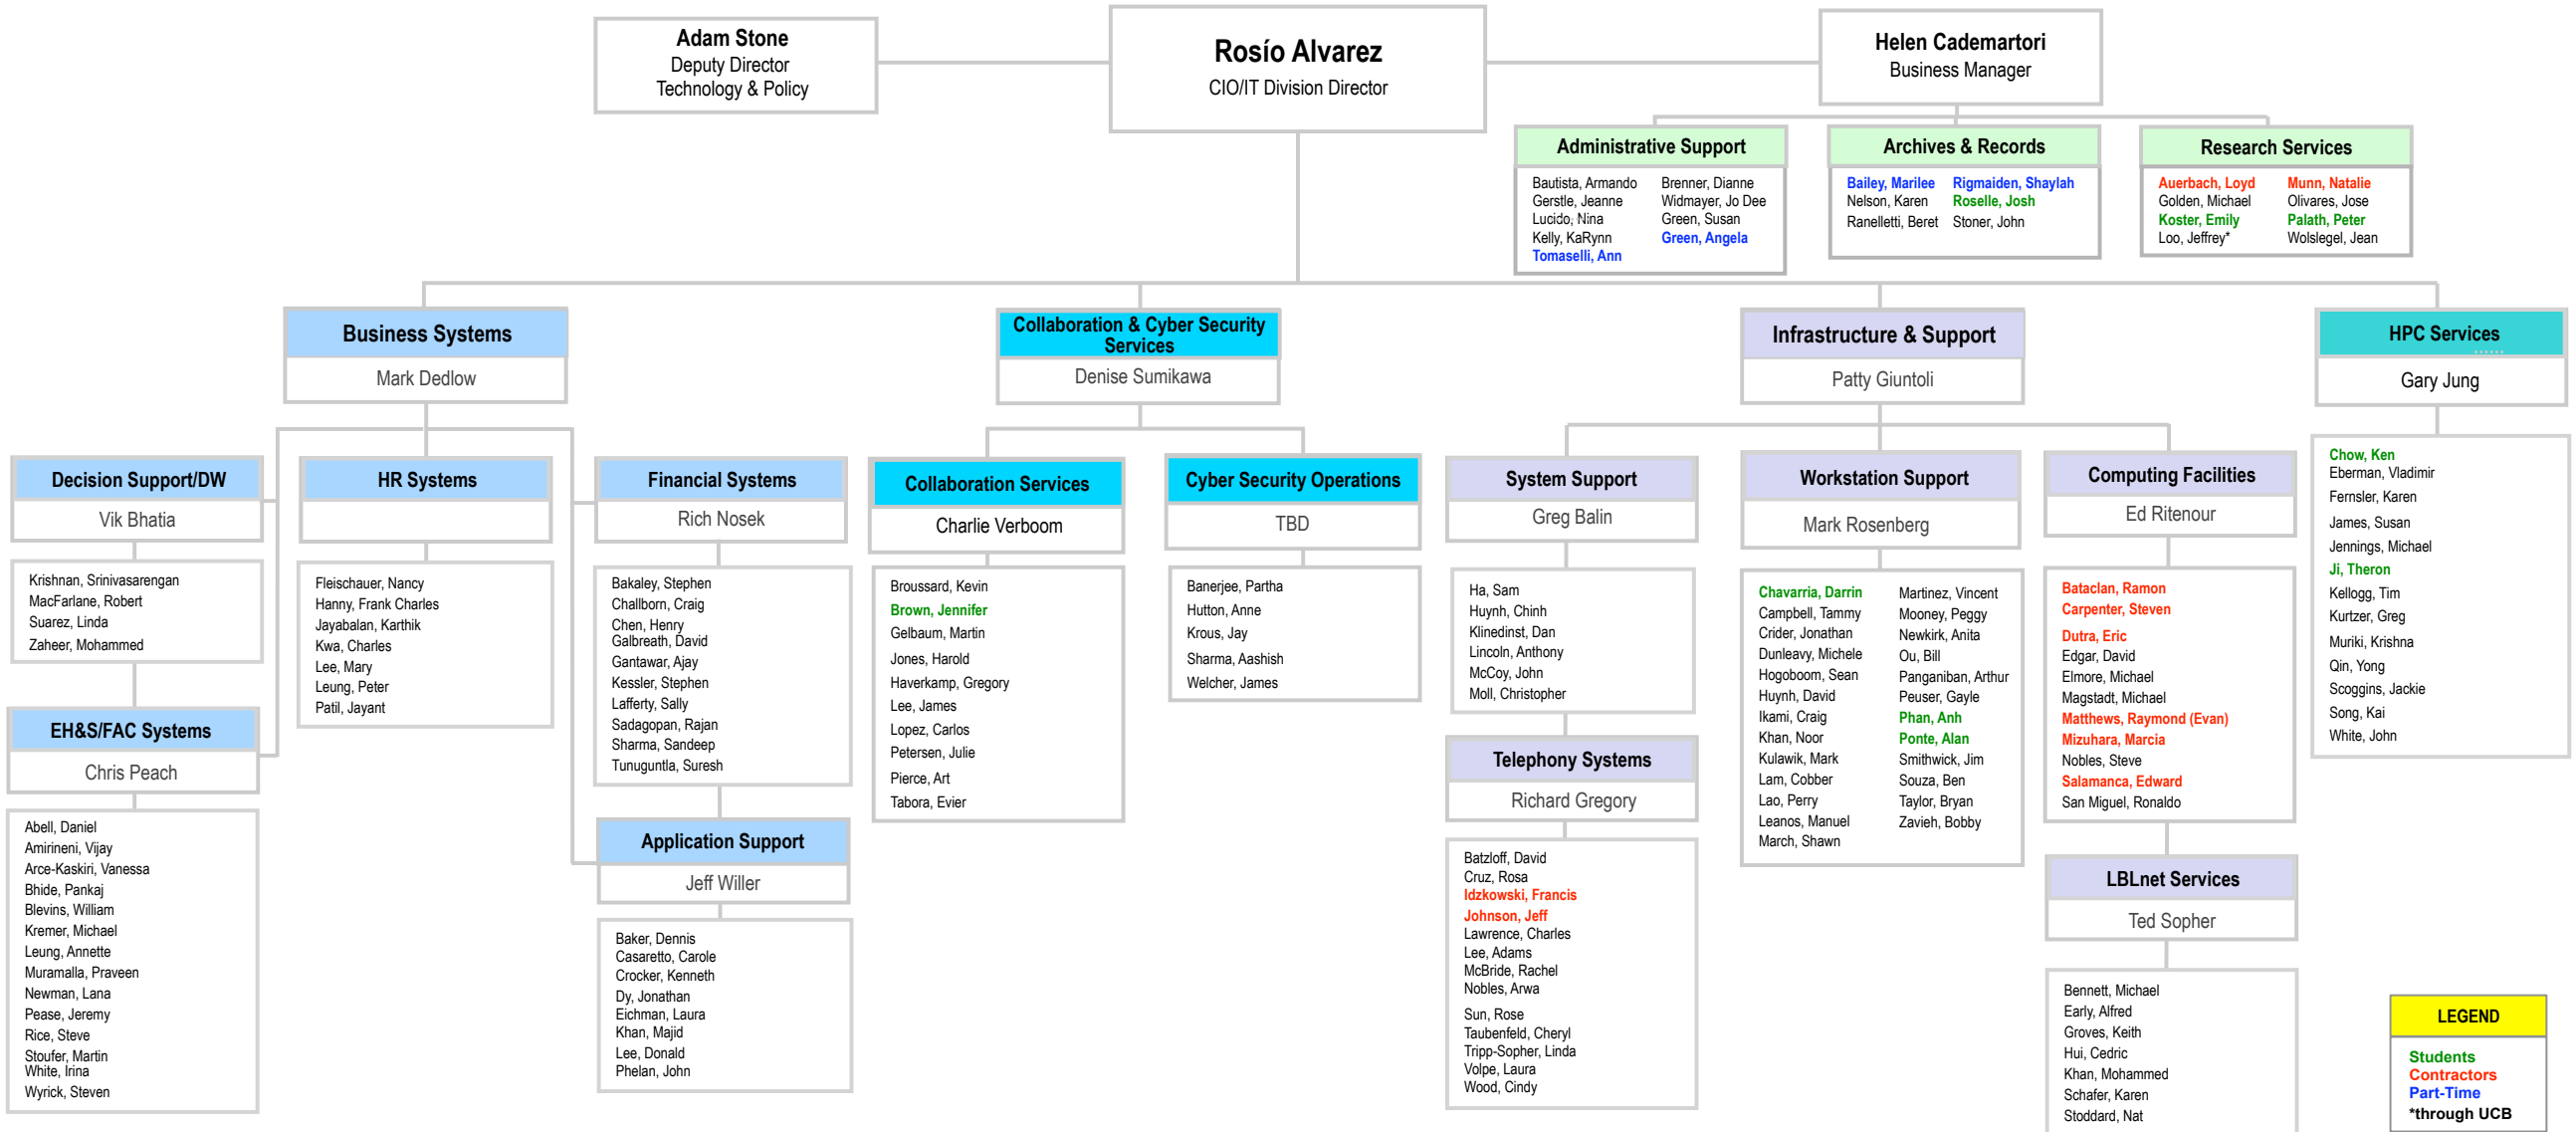

# Lawrence Berkeley National Laboratory IT Division

**LEGEND**

Students  
Contractors  
Part-Time  
\*through UCB