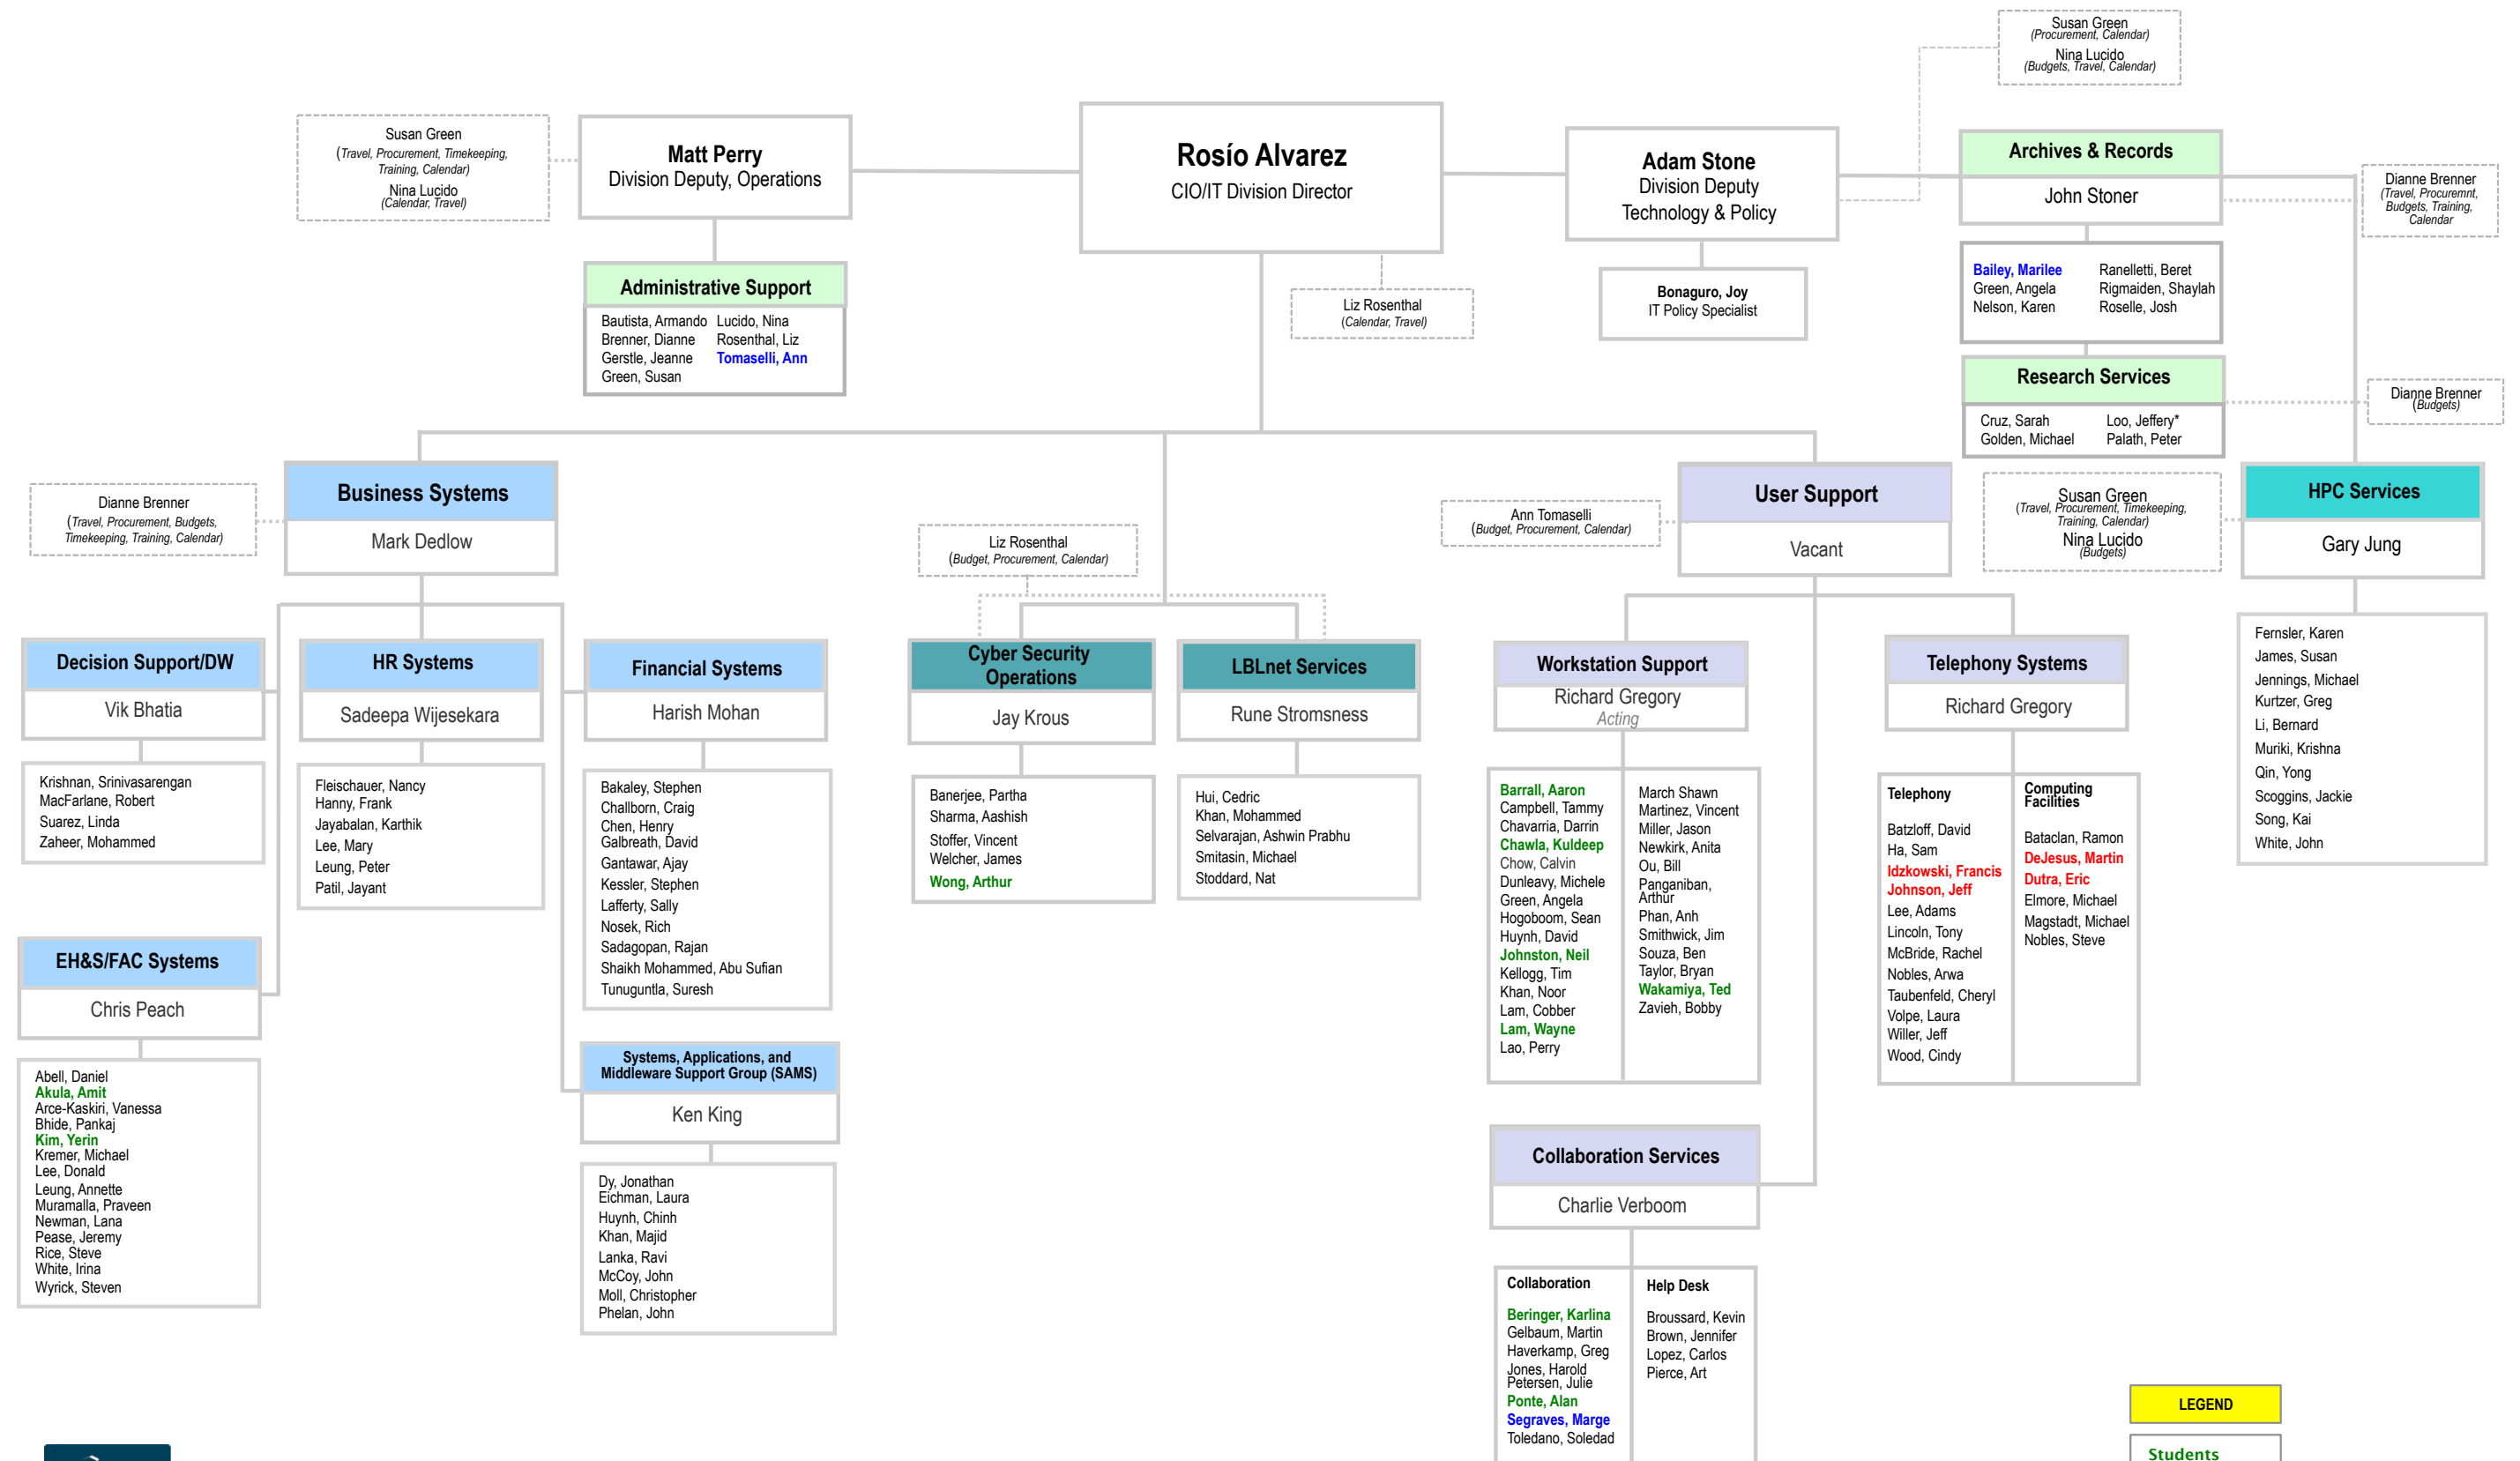

# Lawrence Berkeley National Laboratory IT Division

**LEGEND**

Students  
Contractors  
Part-Time  
\*through UCB