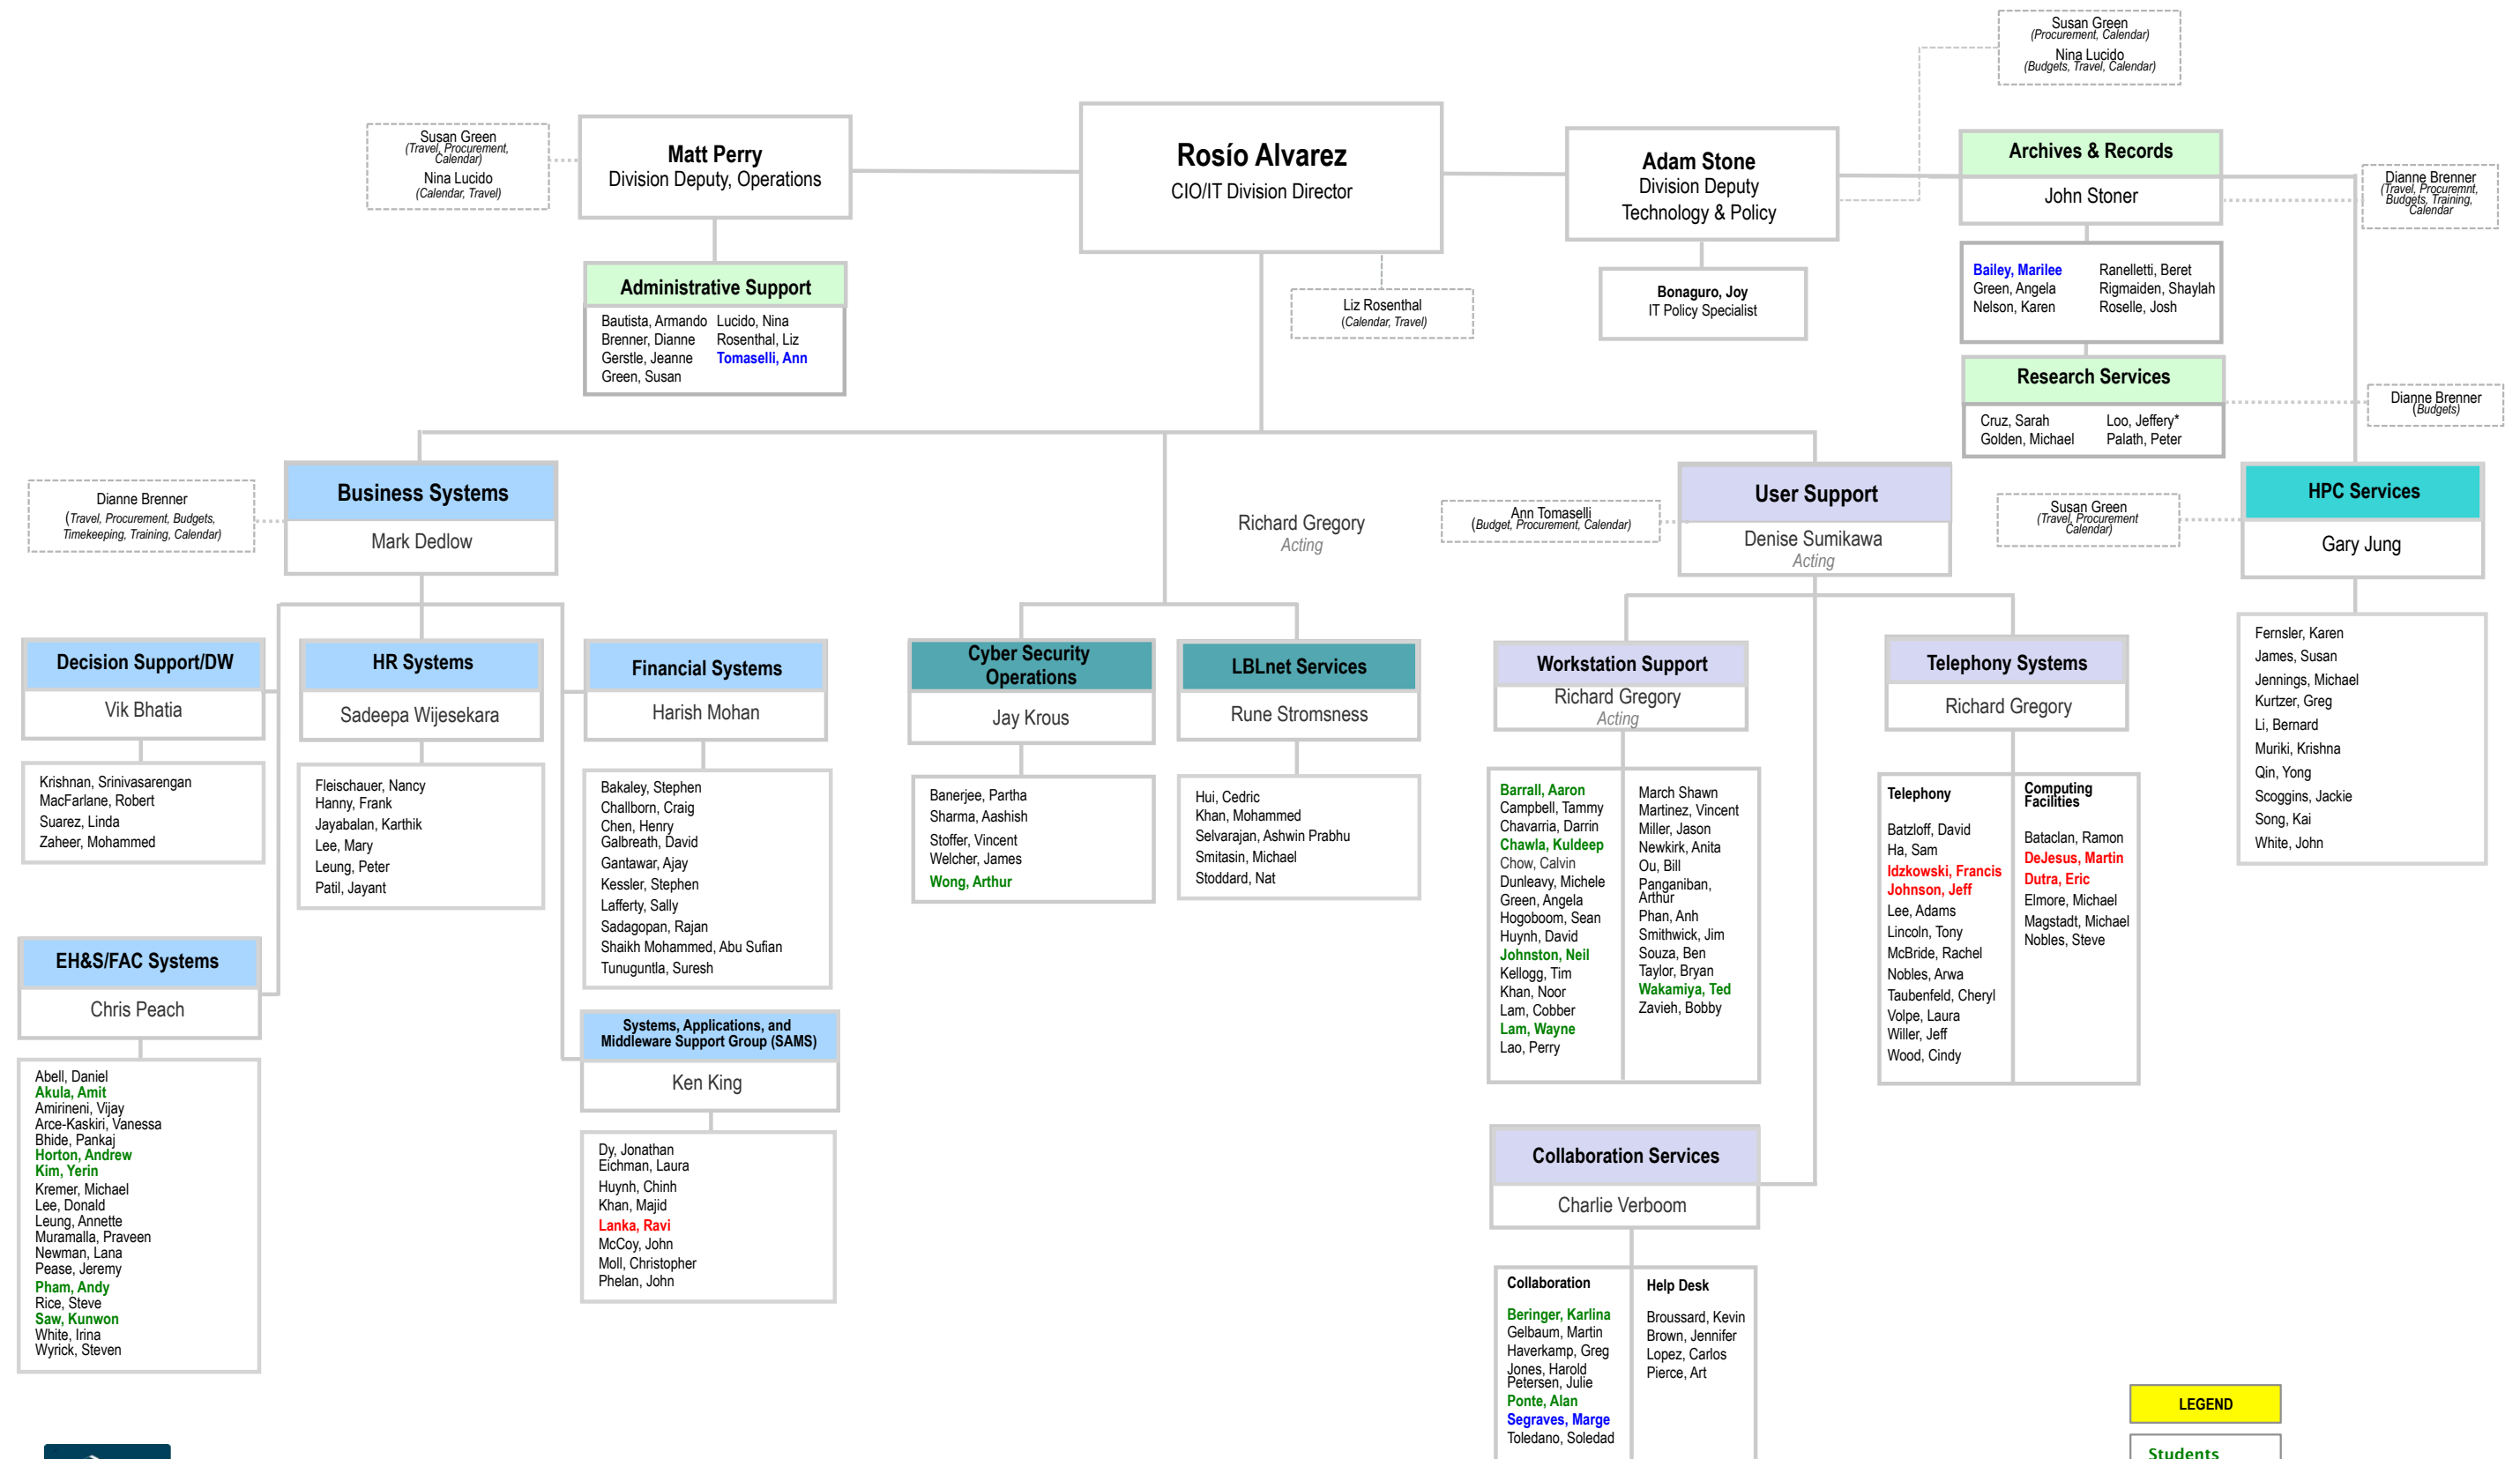

Lawrence Berkeley National Laboratory IT Division

LEGEND

- Students
- Contractors
- Part-Time
- *through UCB