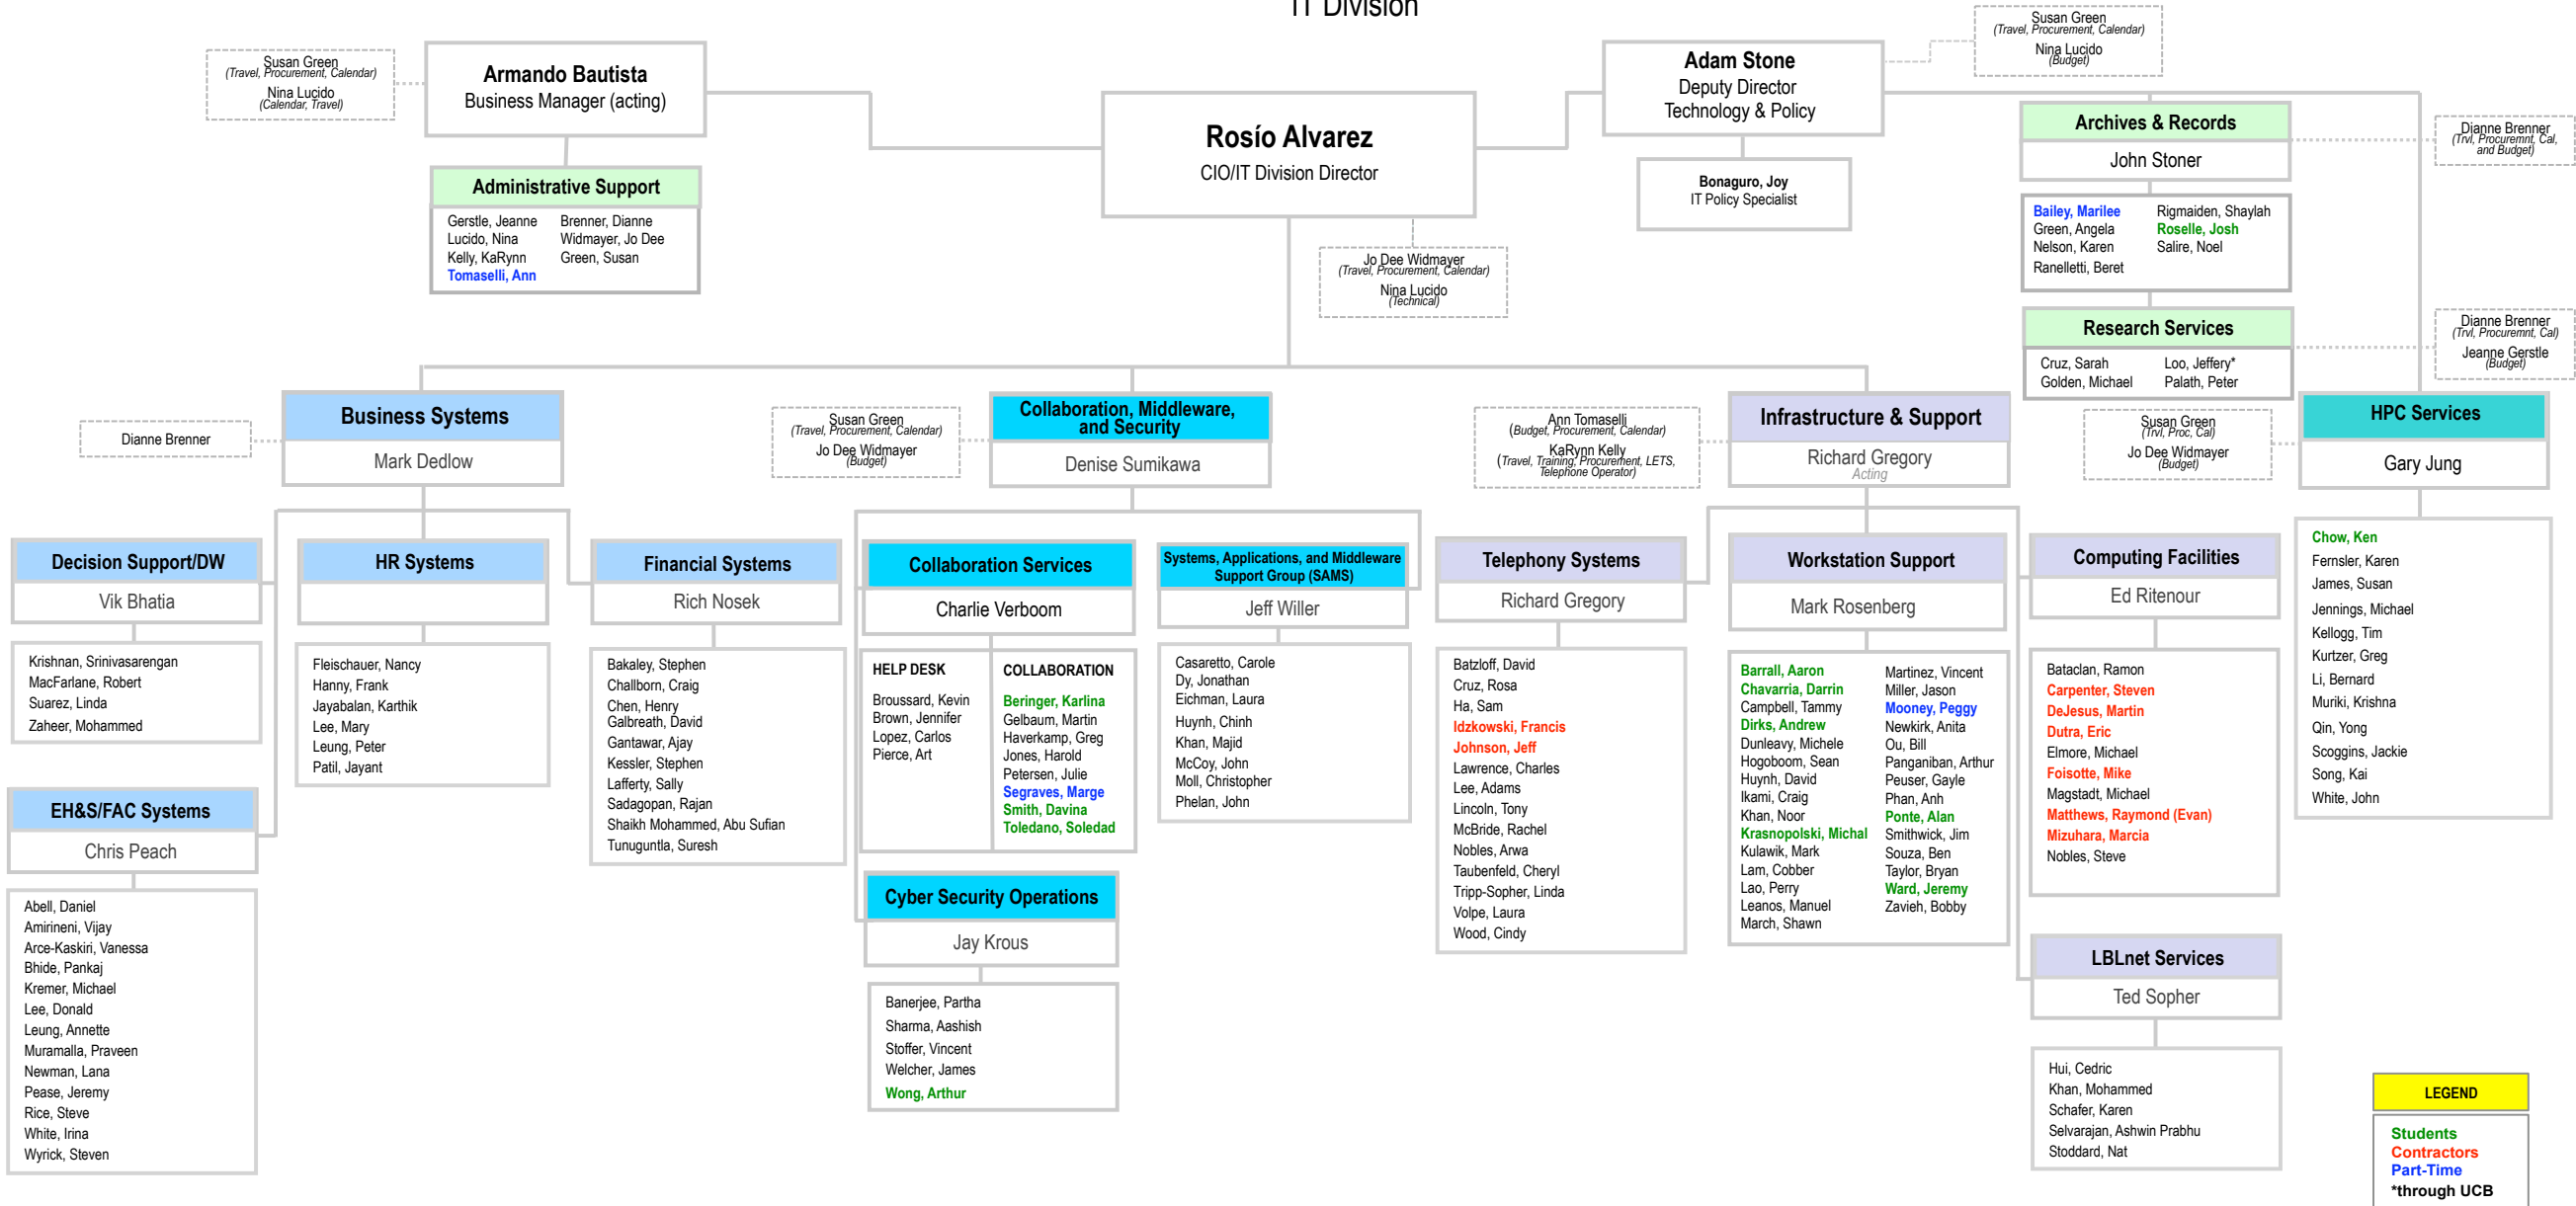

# Lawrence Berkeley National Laboratory IT Division

**LEGEND**

- Students
- Contractors
- Part-Time
- \*through UCB