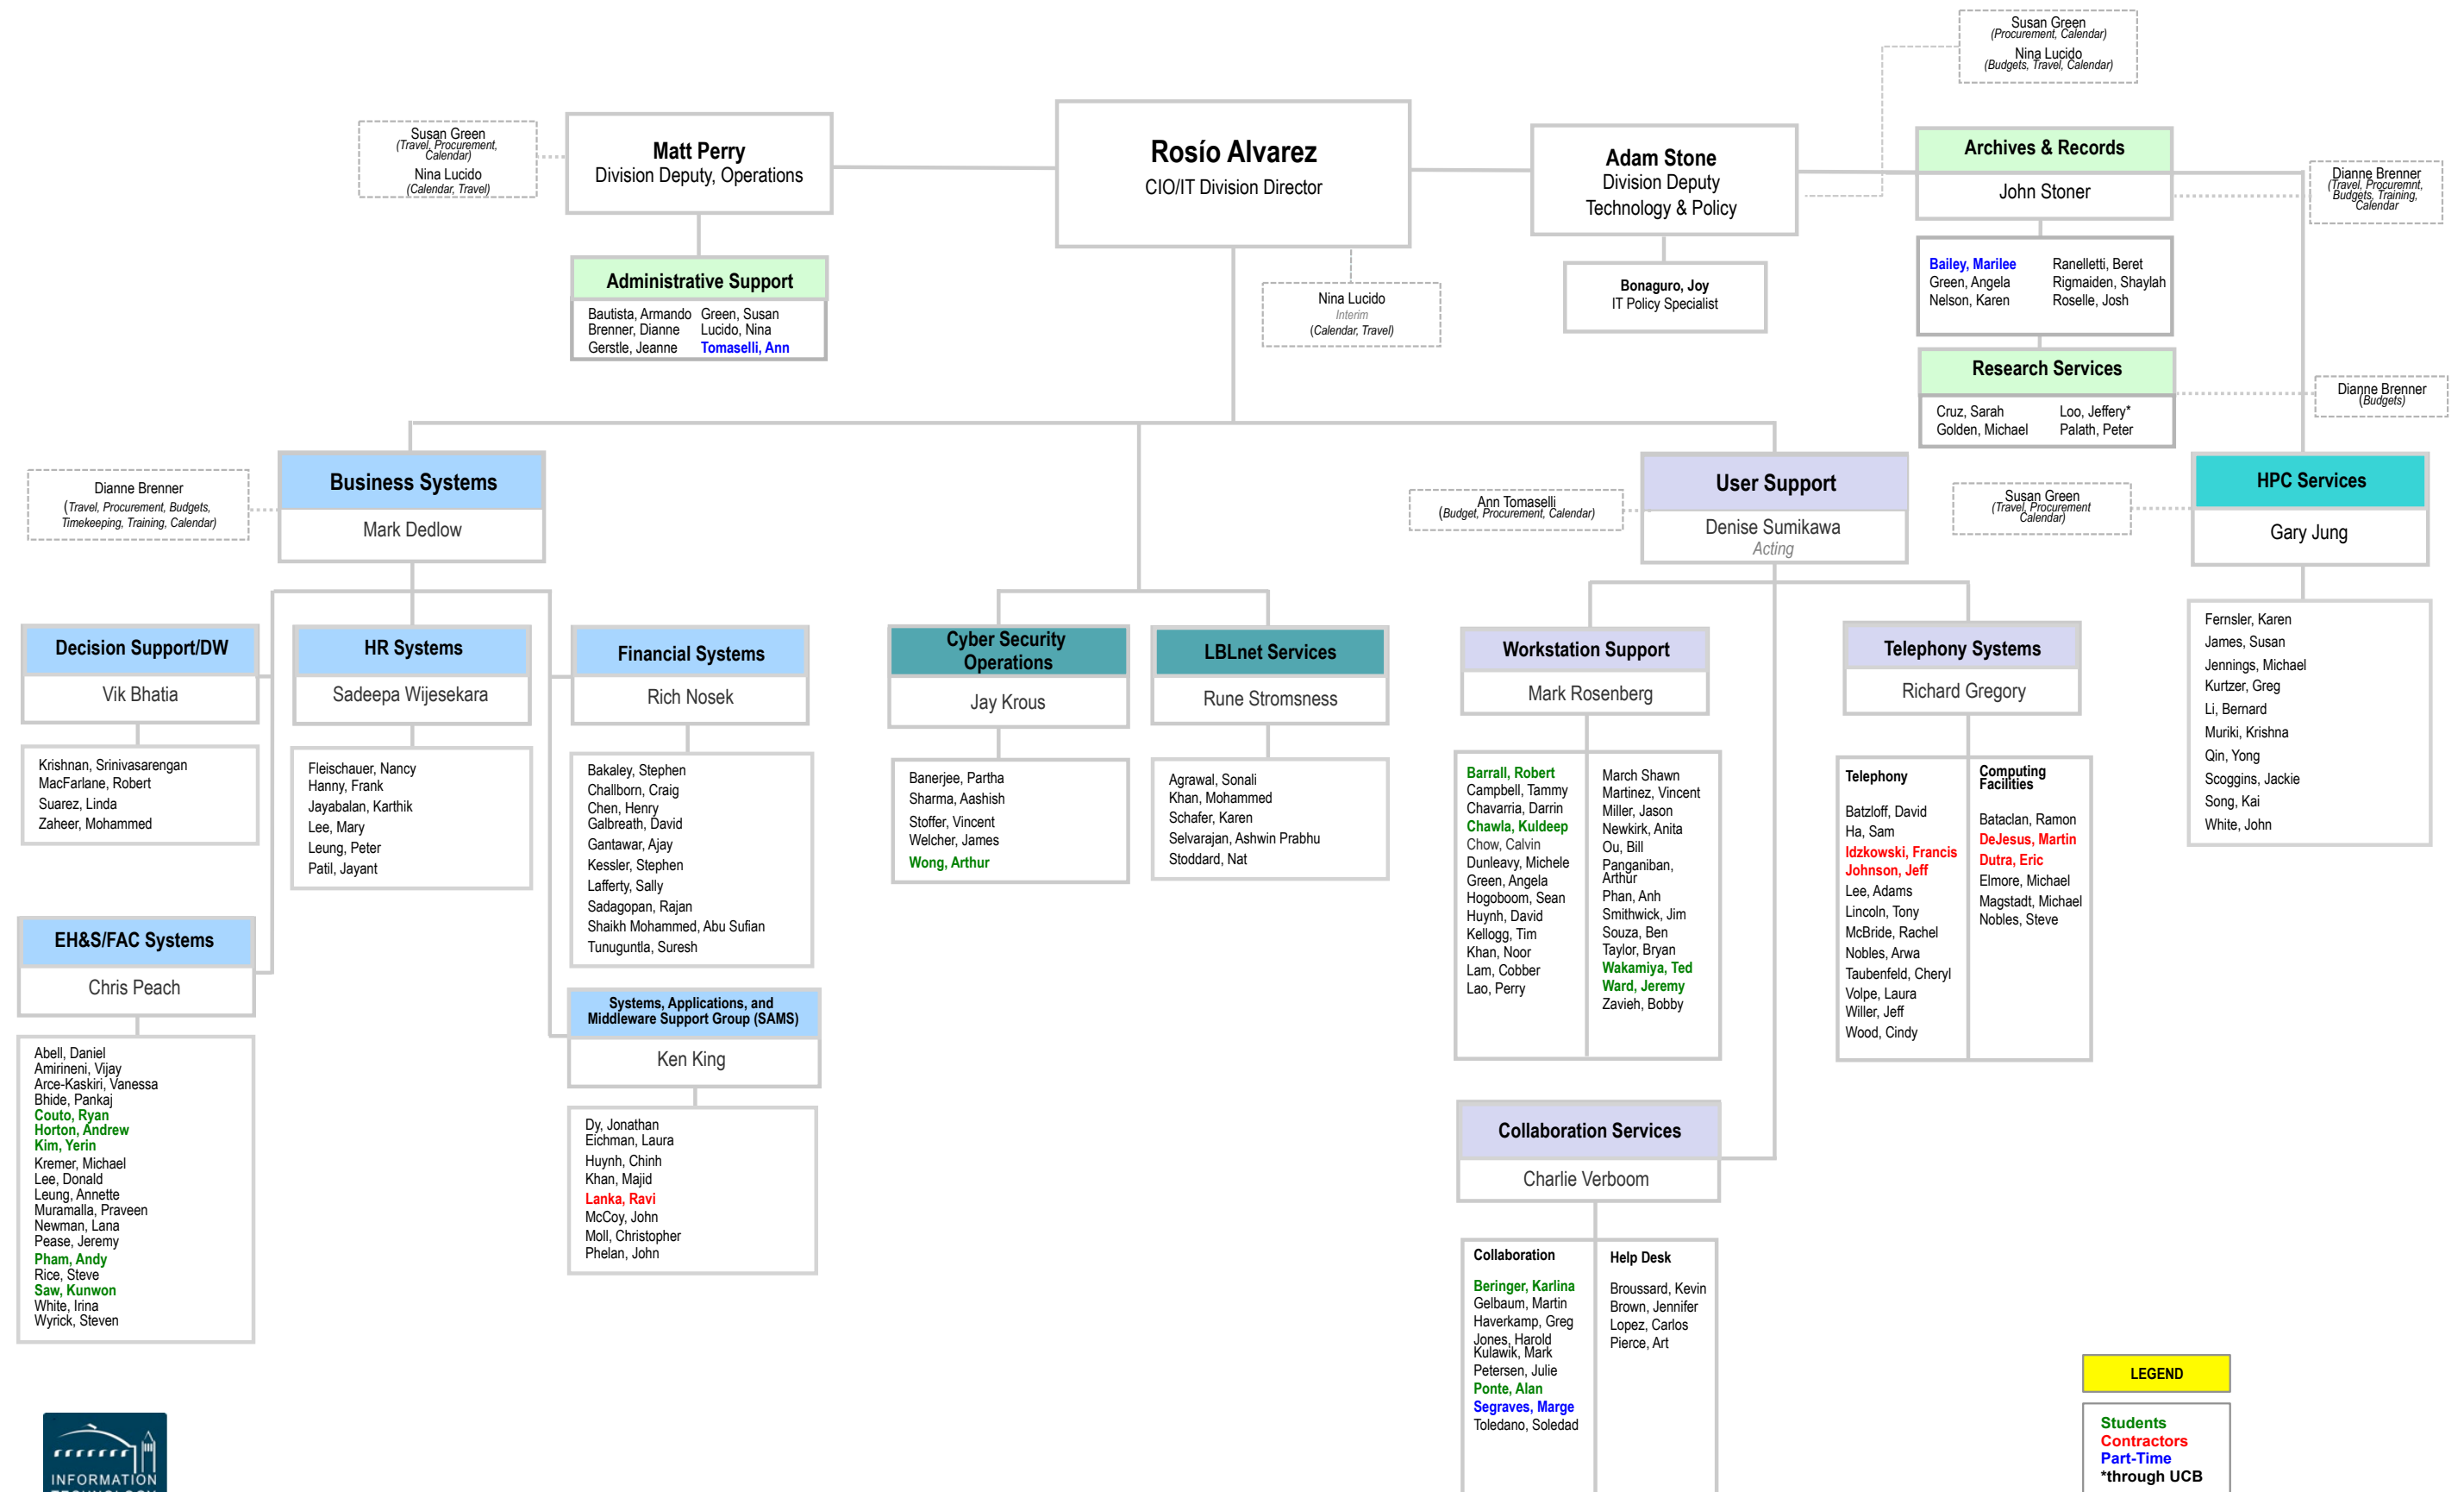

Lawrence Berkeley National Laboratory IT Division

LEGEND

Students
Contractors
Part-Time
*through UCB