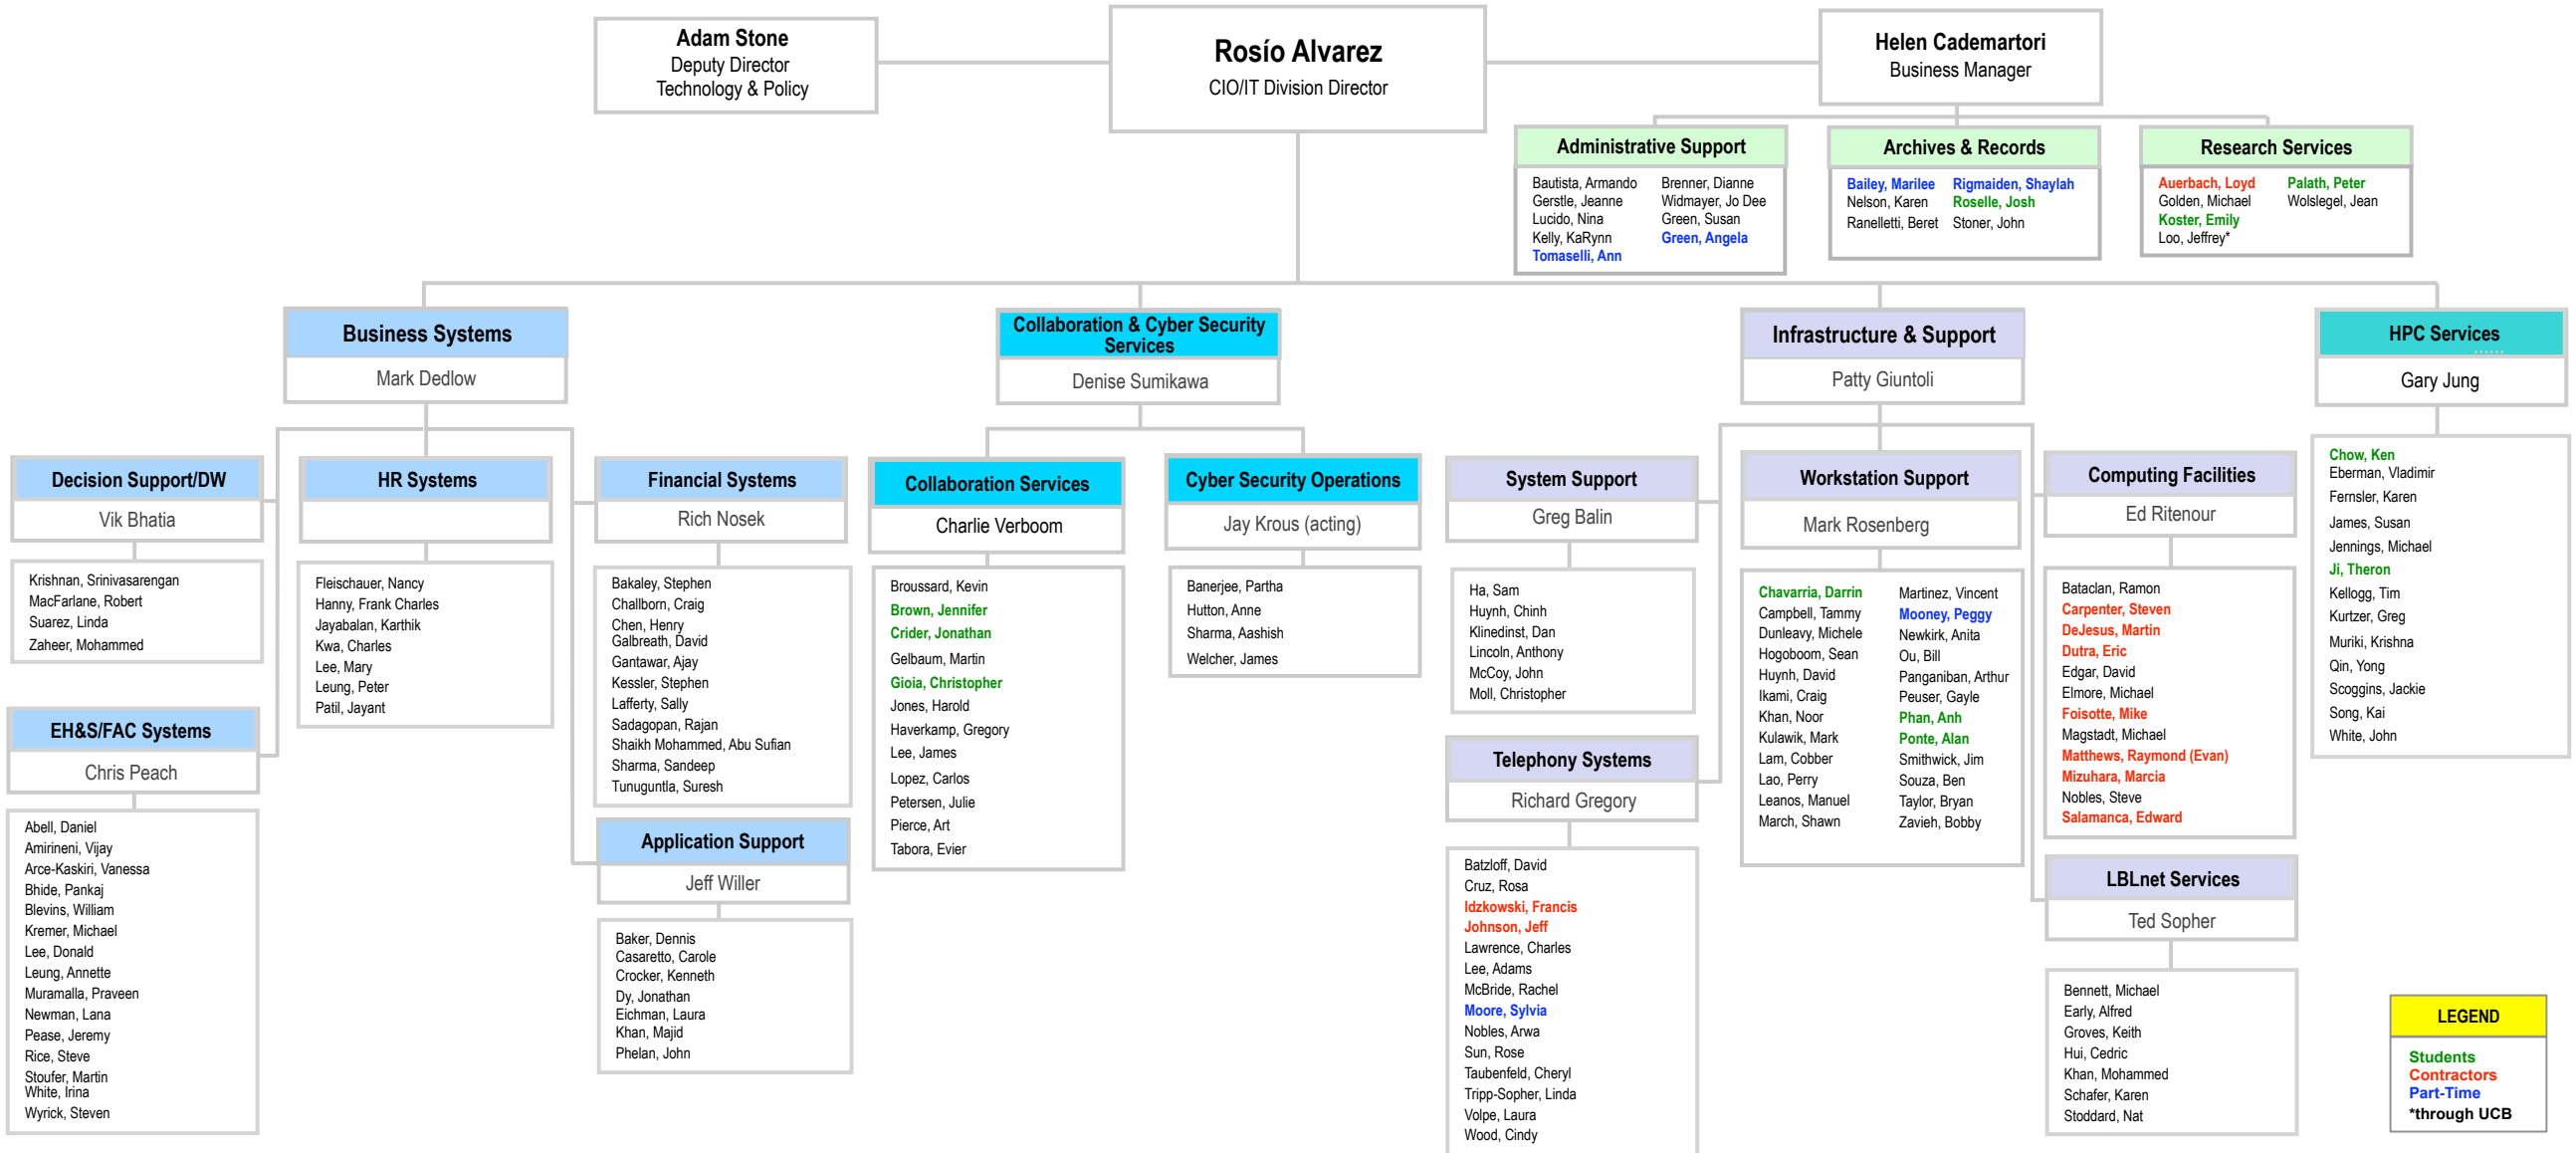

# Lawrence Berkeley National Laboratory IT Division

**LEGEND**

- Students
- Contractors
- Part-Time
- \*through UCB