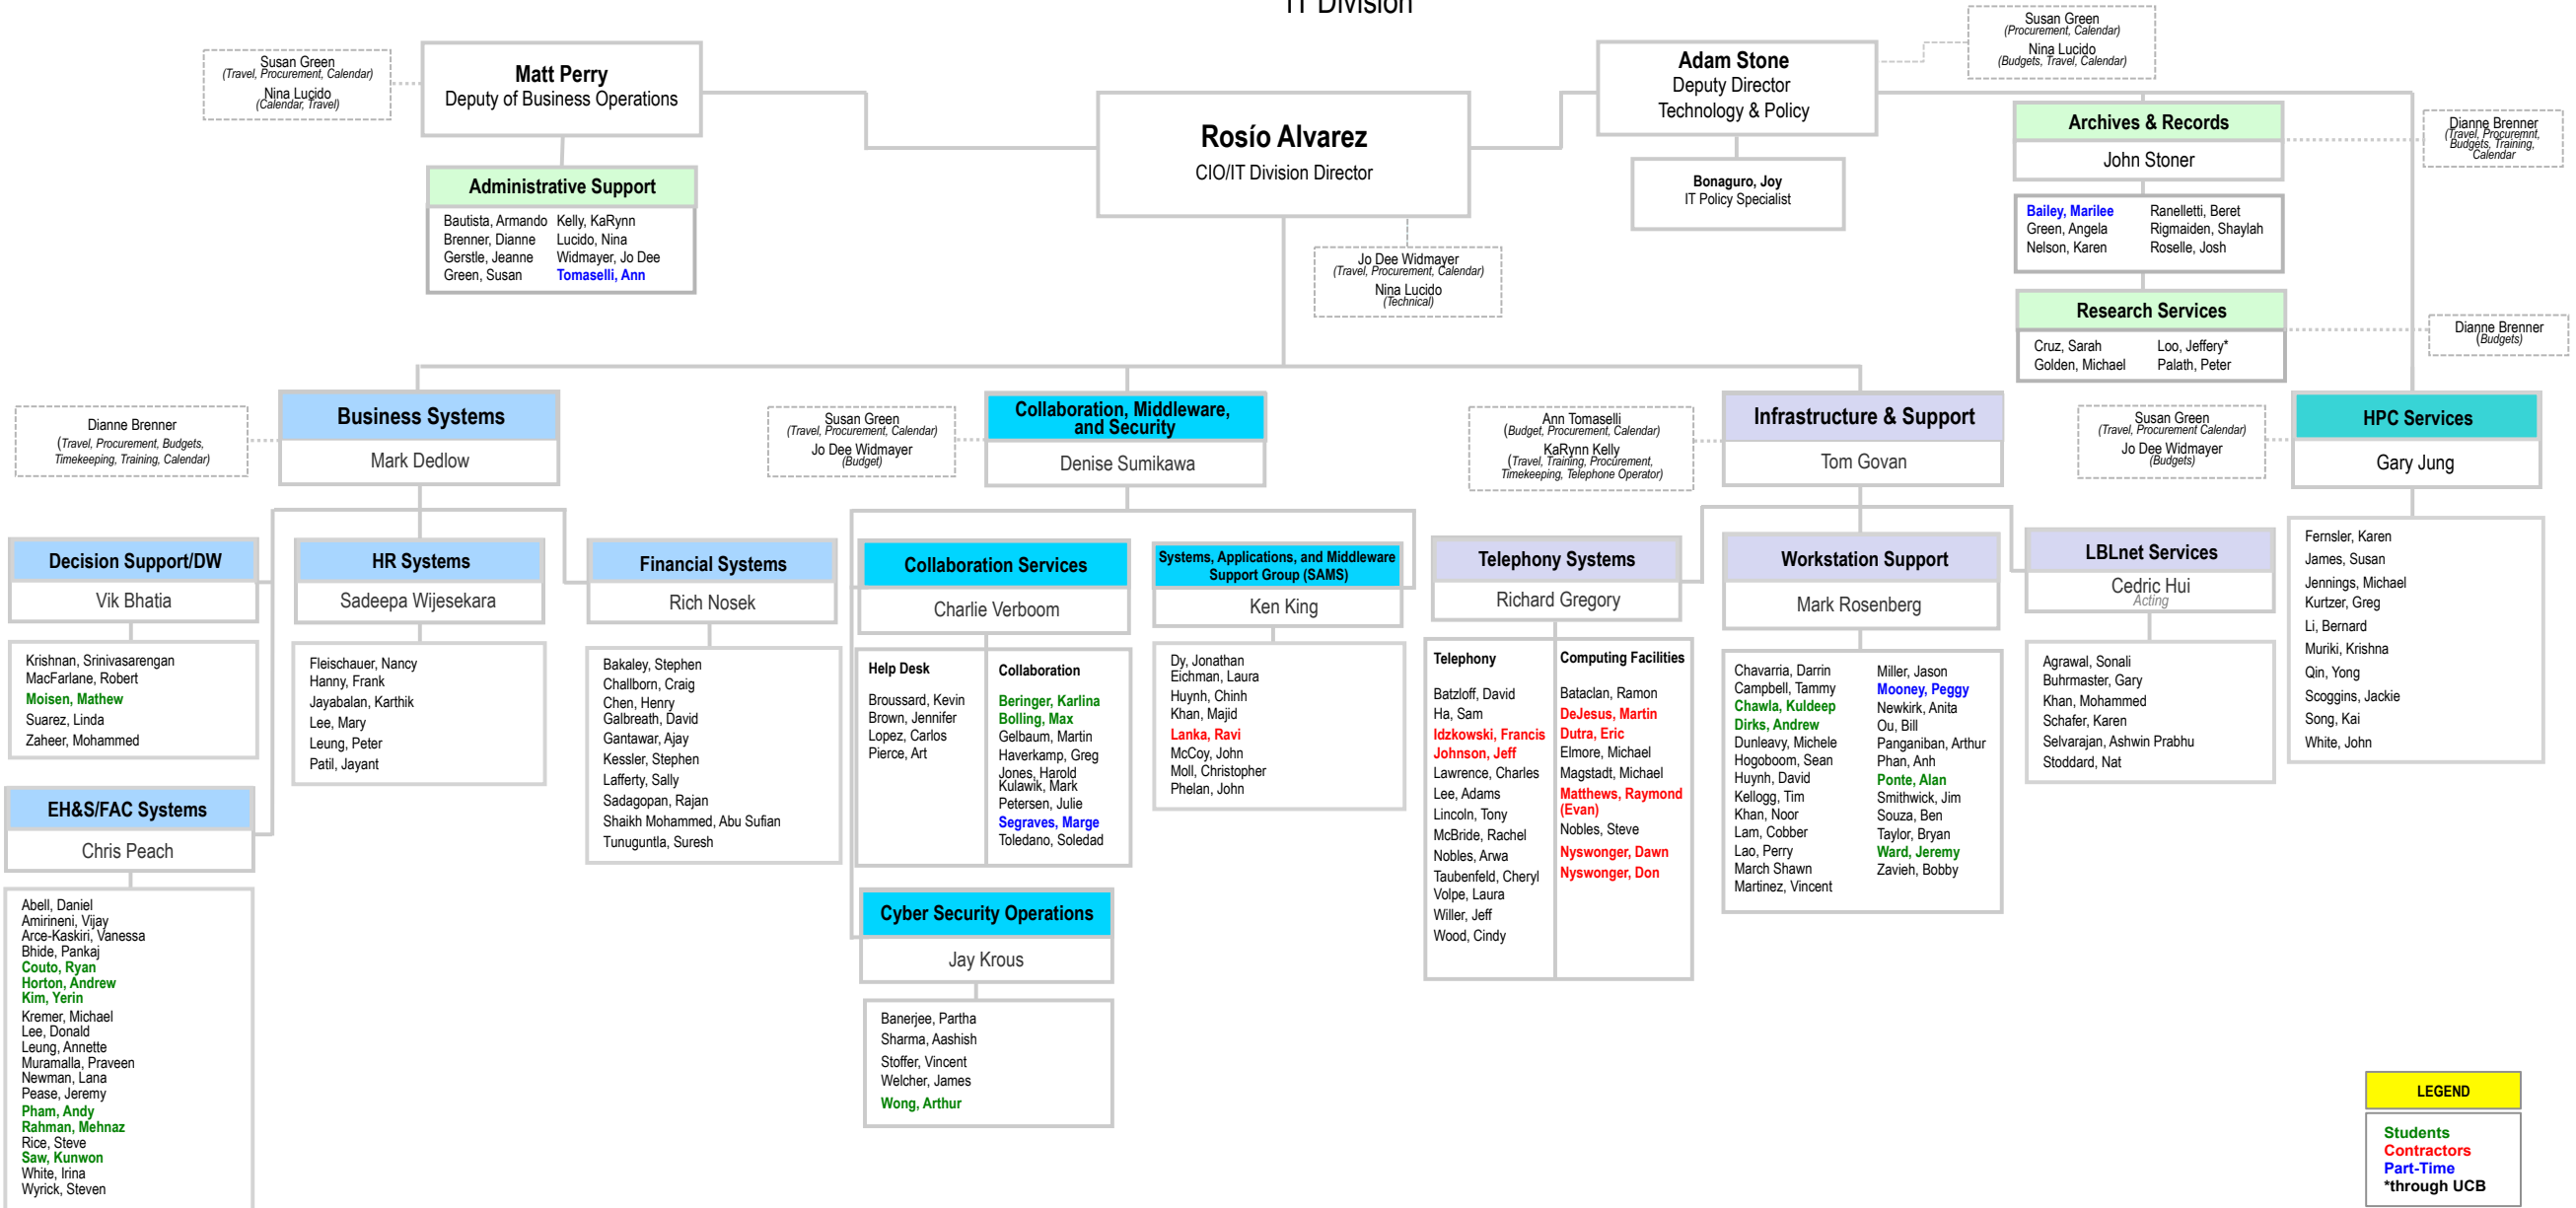

# Lawrence Berkeley National Laboratory IT Division

**LEGEND**

- Students
- Contractors
- Part-Time
- \*through UCB