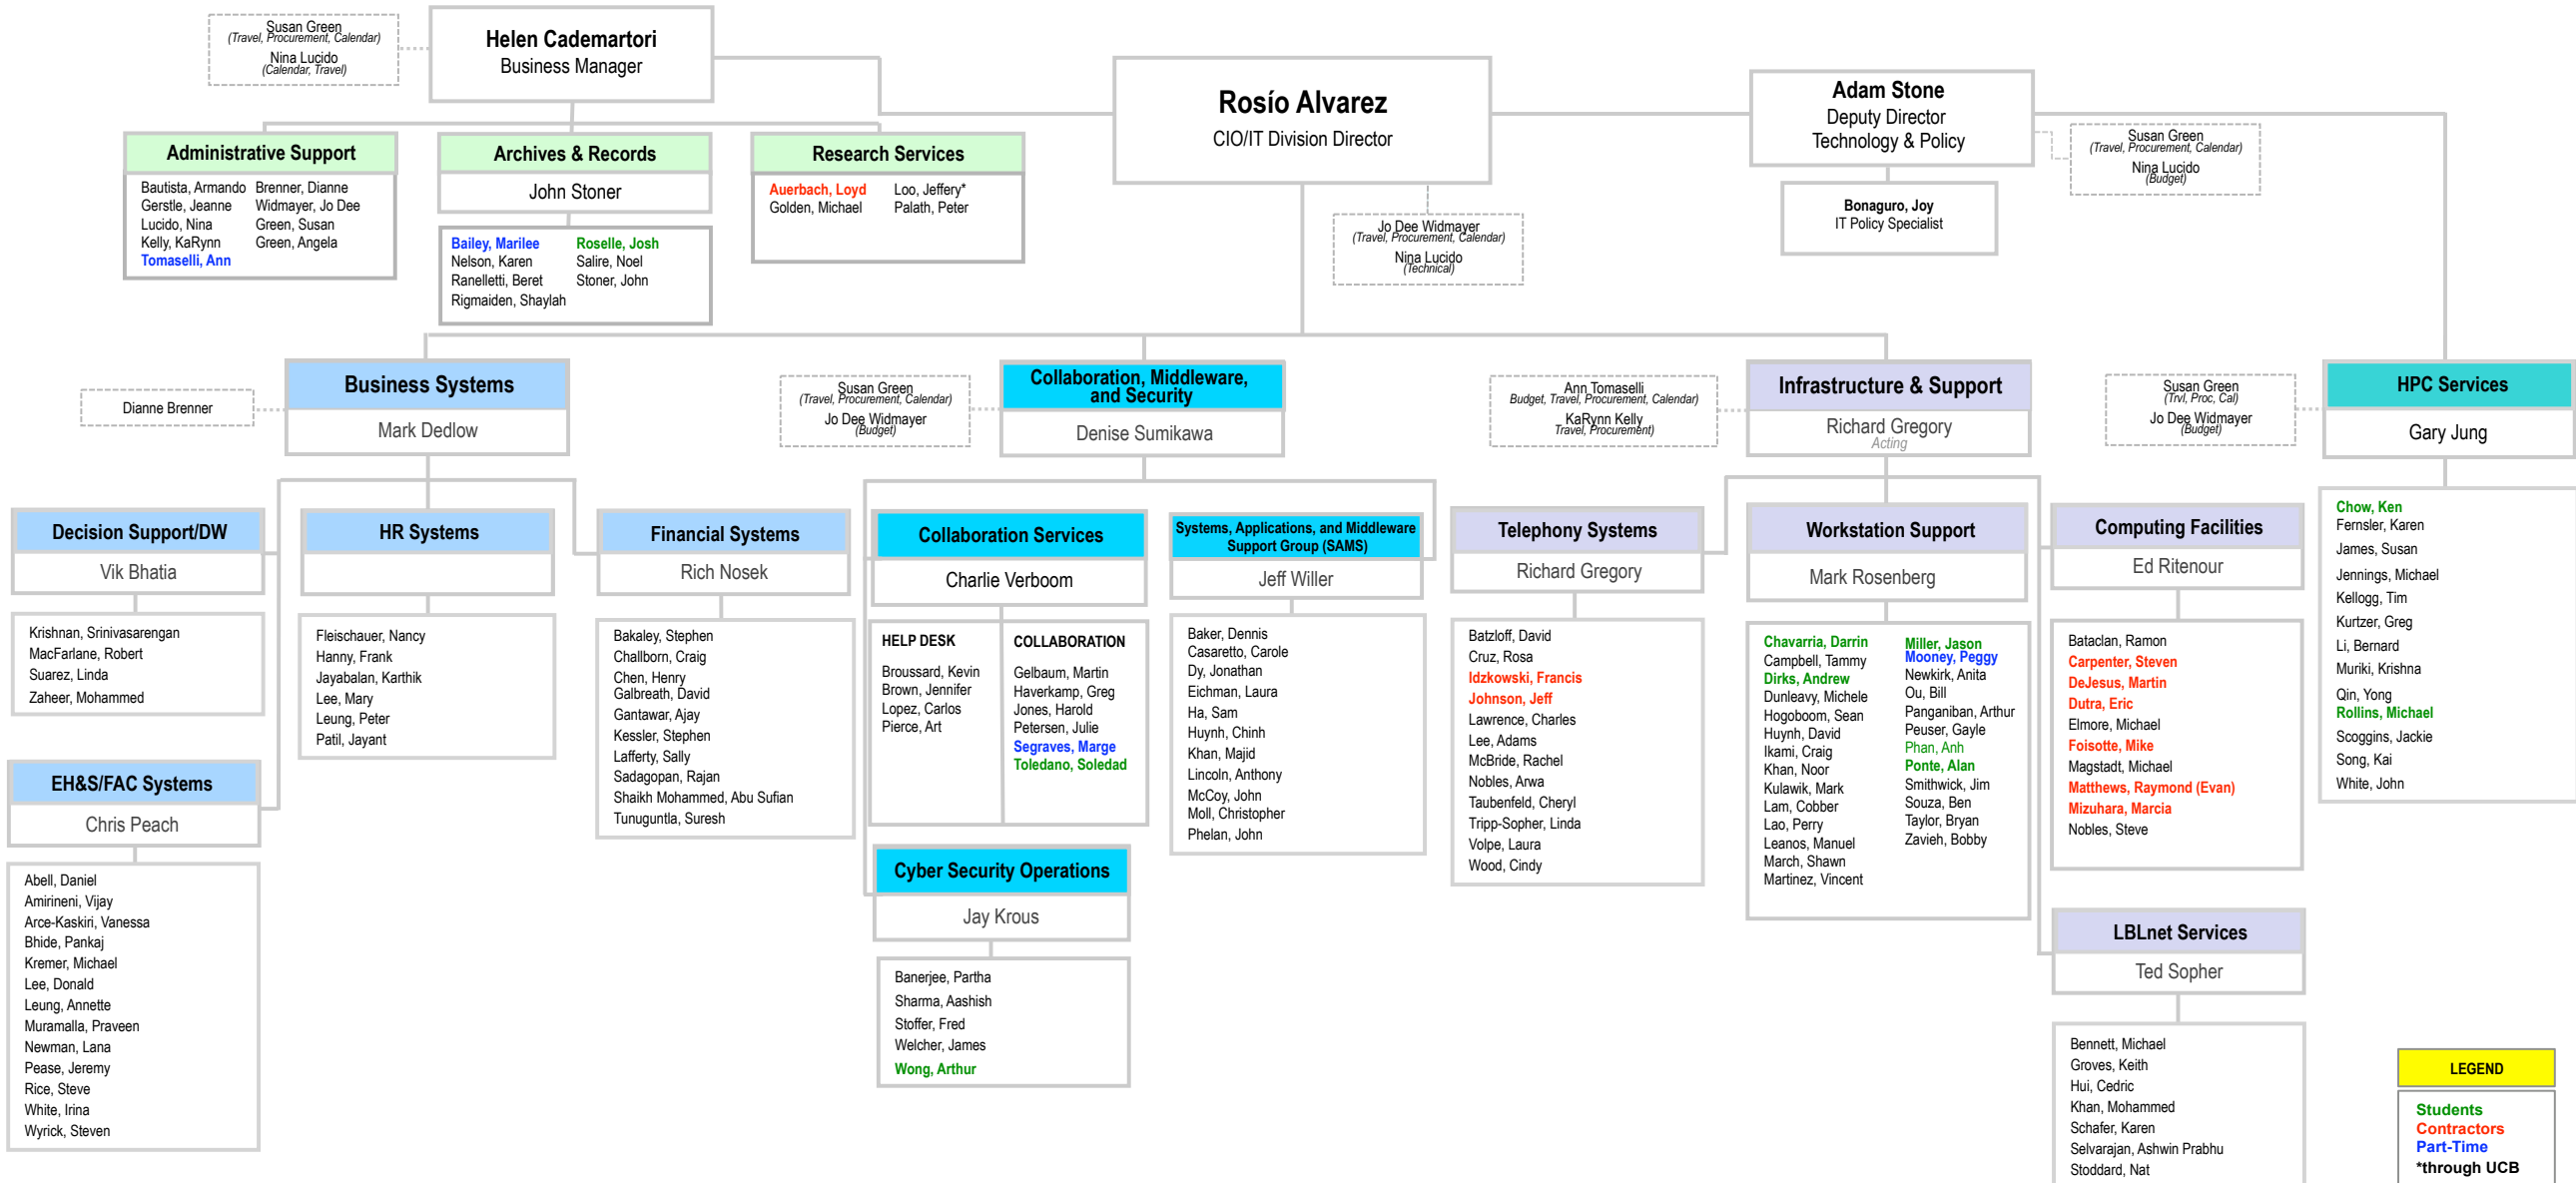

Lawrence Berkeley National Laboratory IT Division

LEGEND

- Students
- Contractors
- Part-Time
- *through UCB