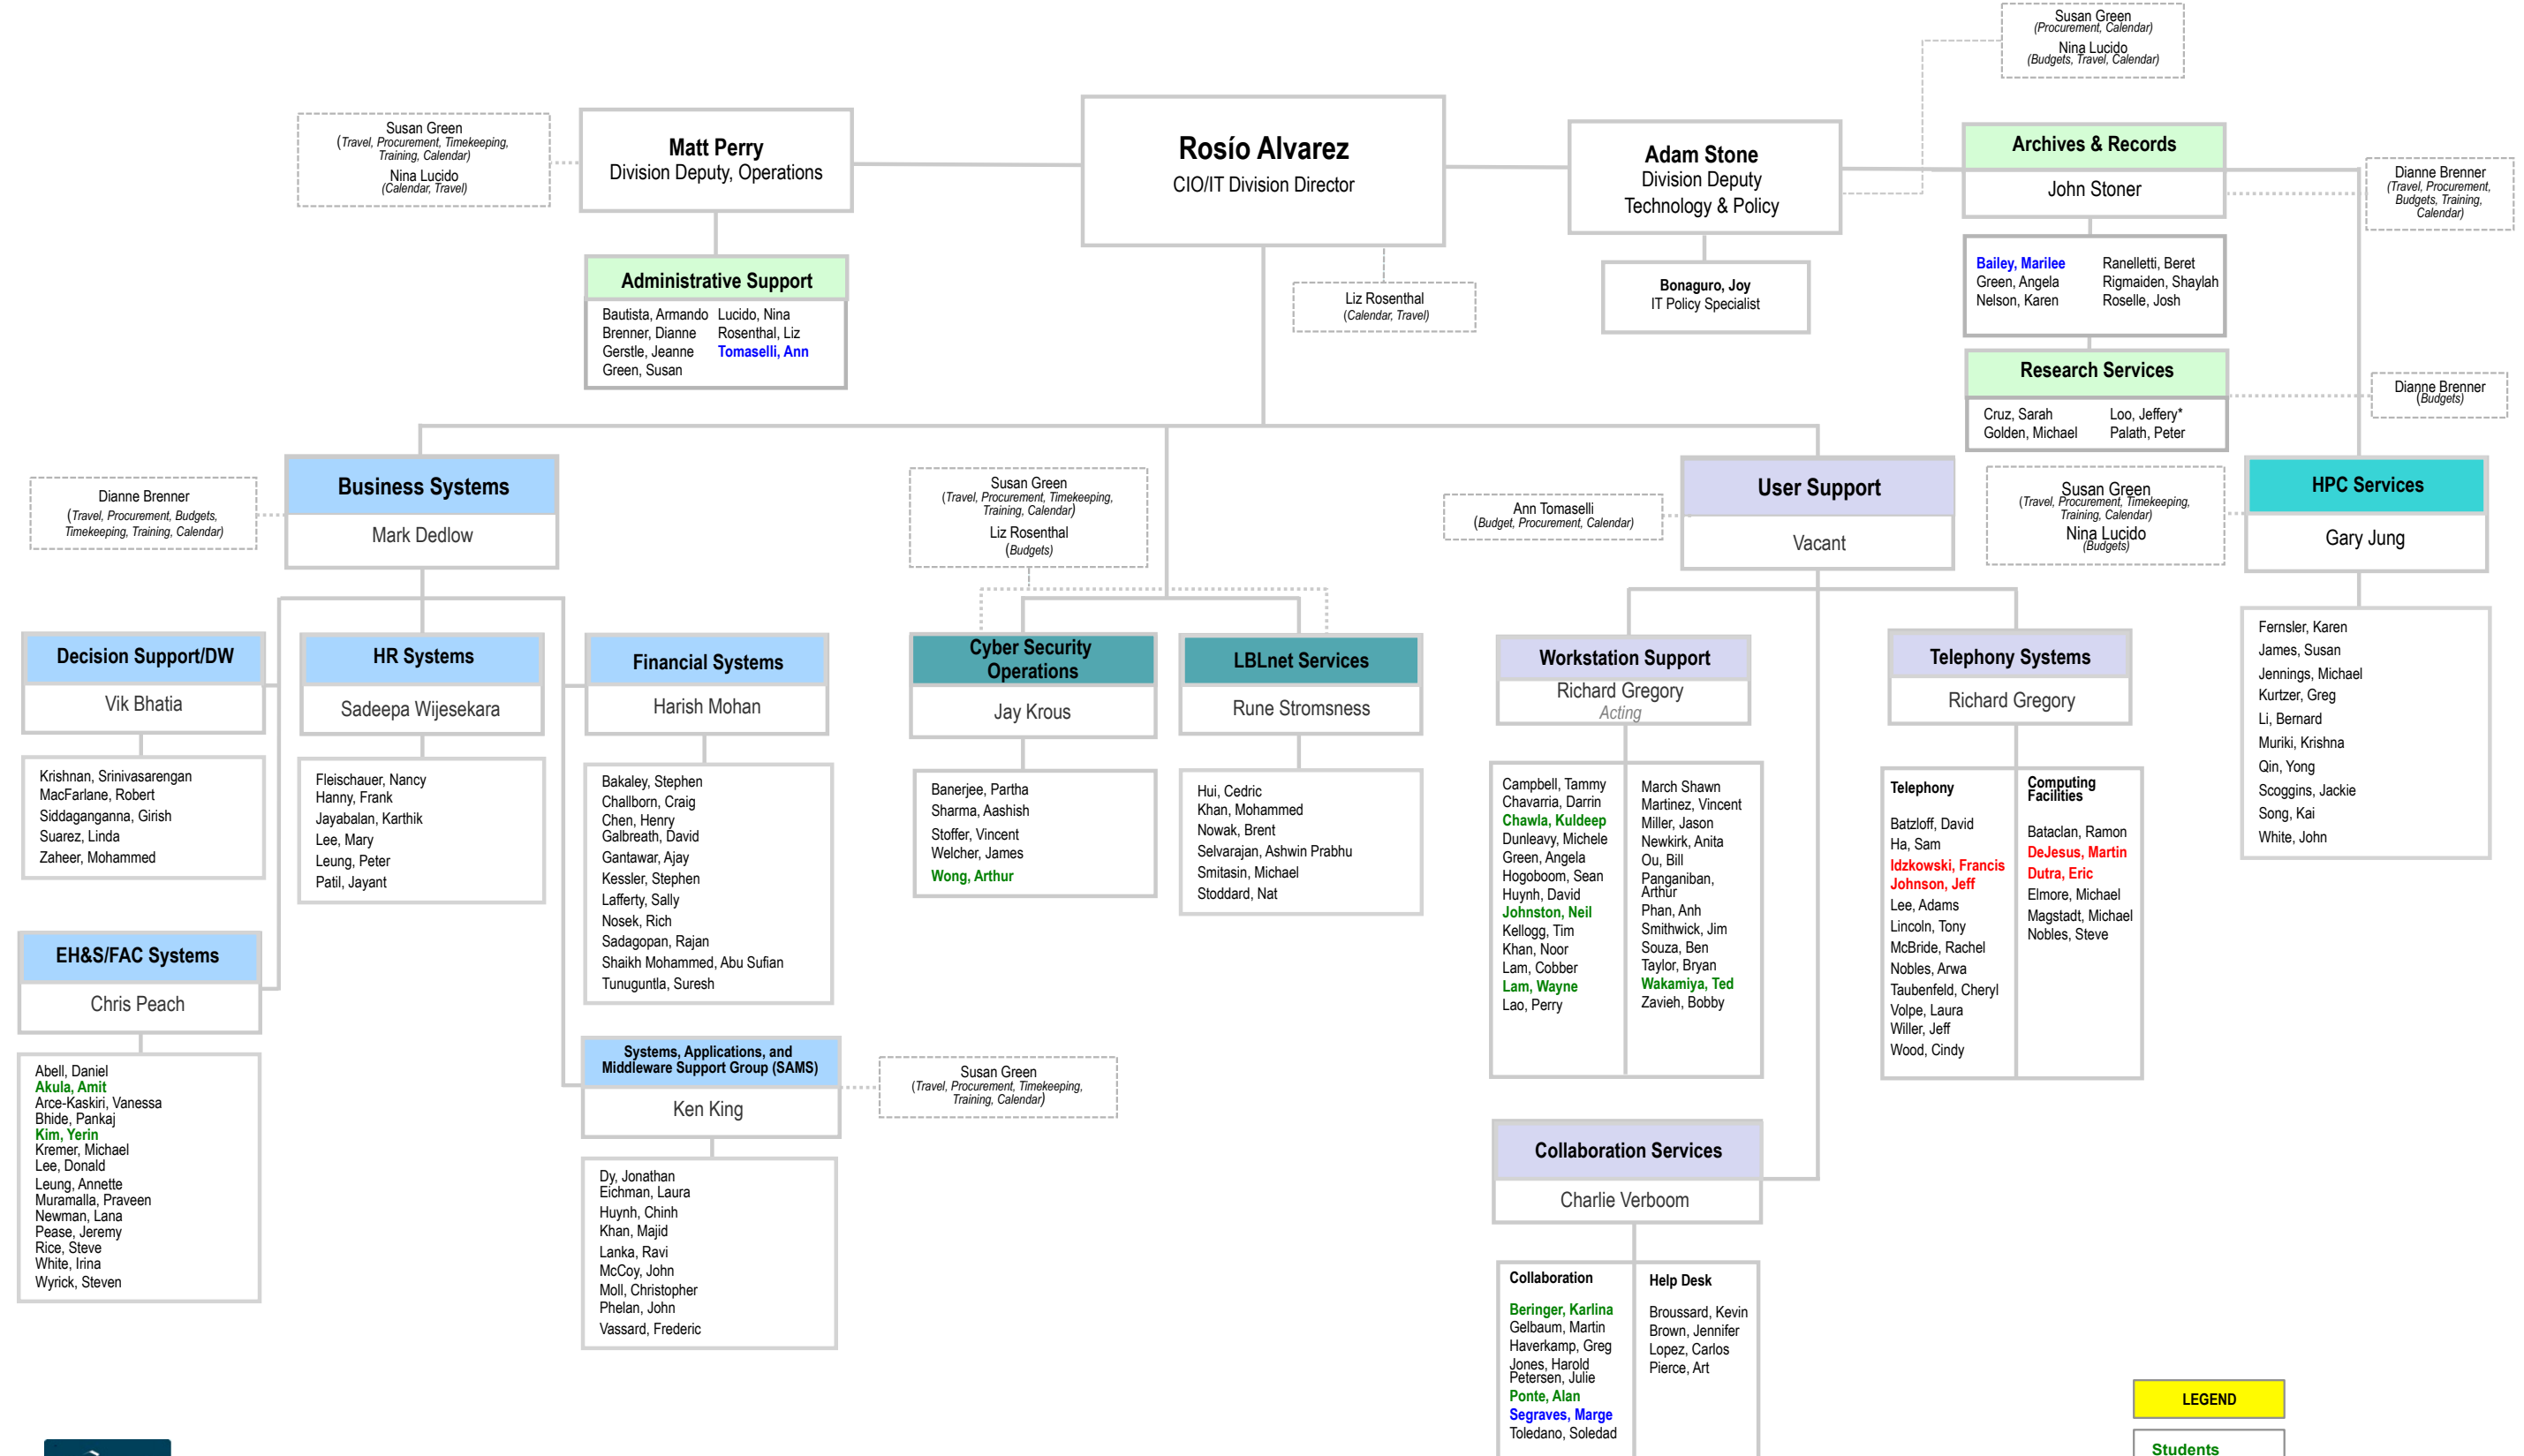

Lawrence Berkeley National Laboratory IT Division

LEGEND

Students
Contractors
Part-Time
*through UCB