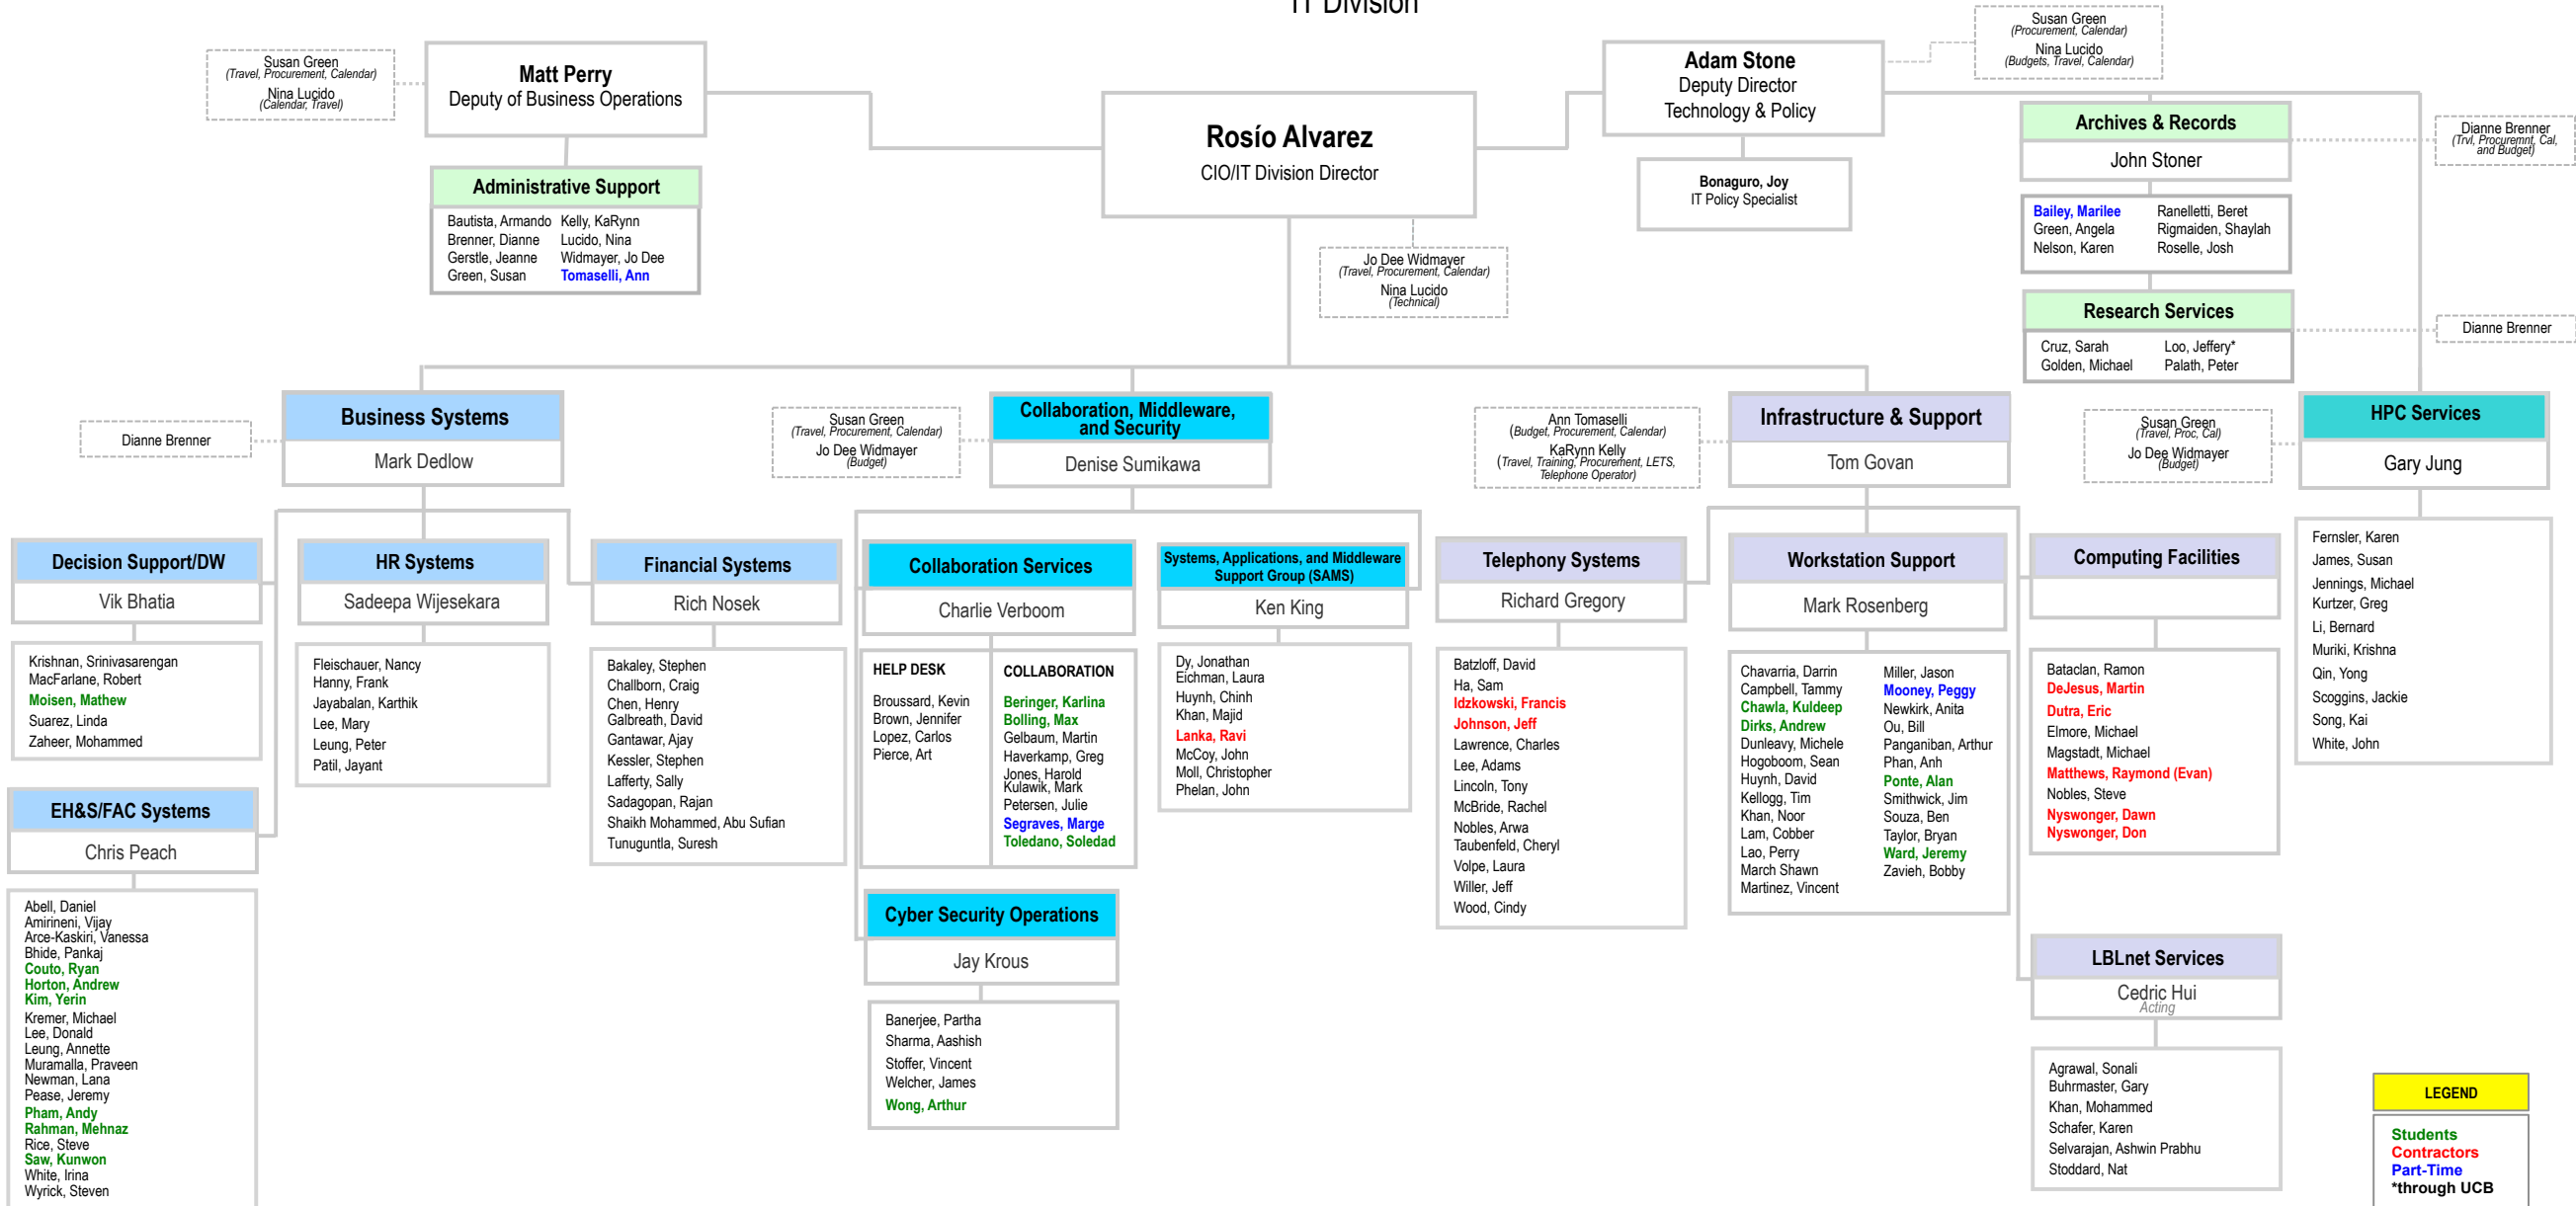

Lawrence Berkeley National Laboratory IT Division

LEGEND

- Students
- Contractors
- Part-Time
- *through UCB