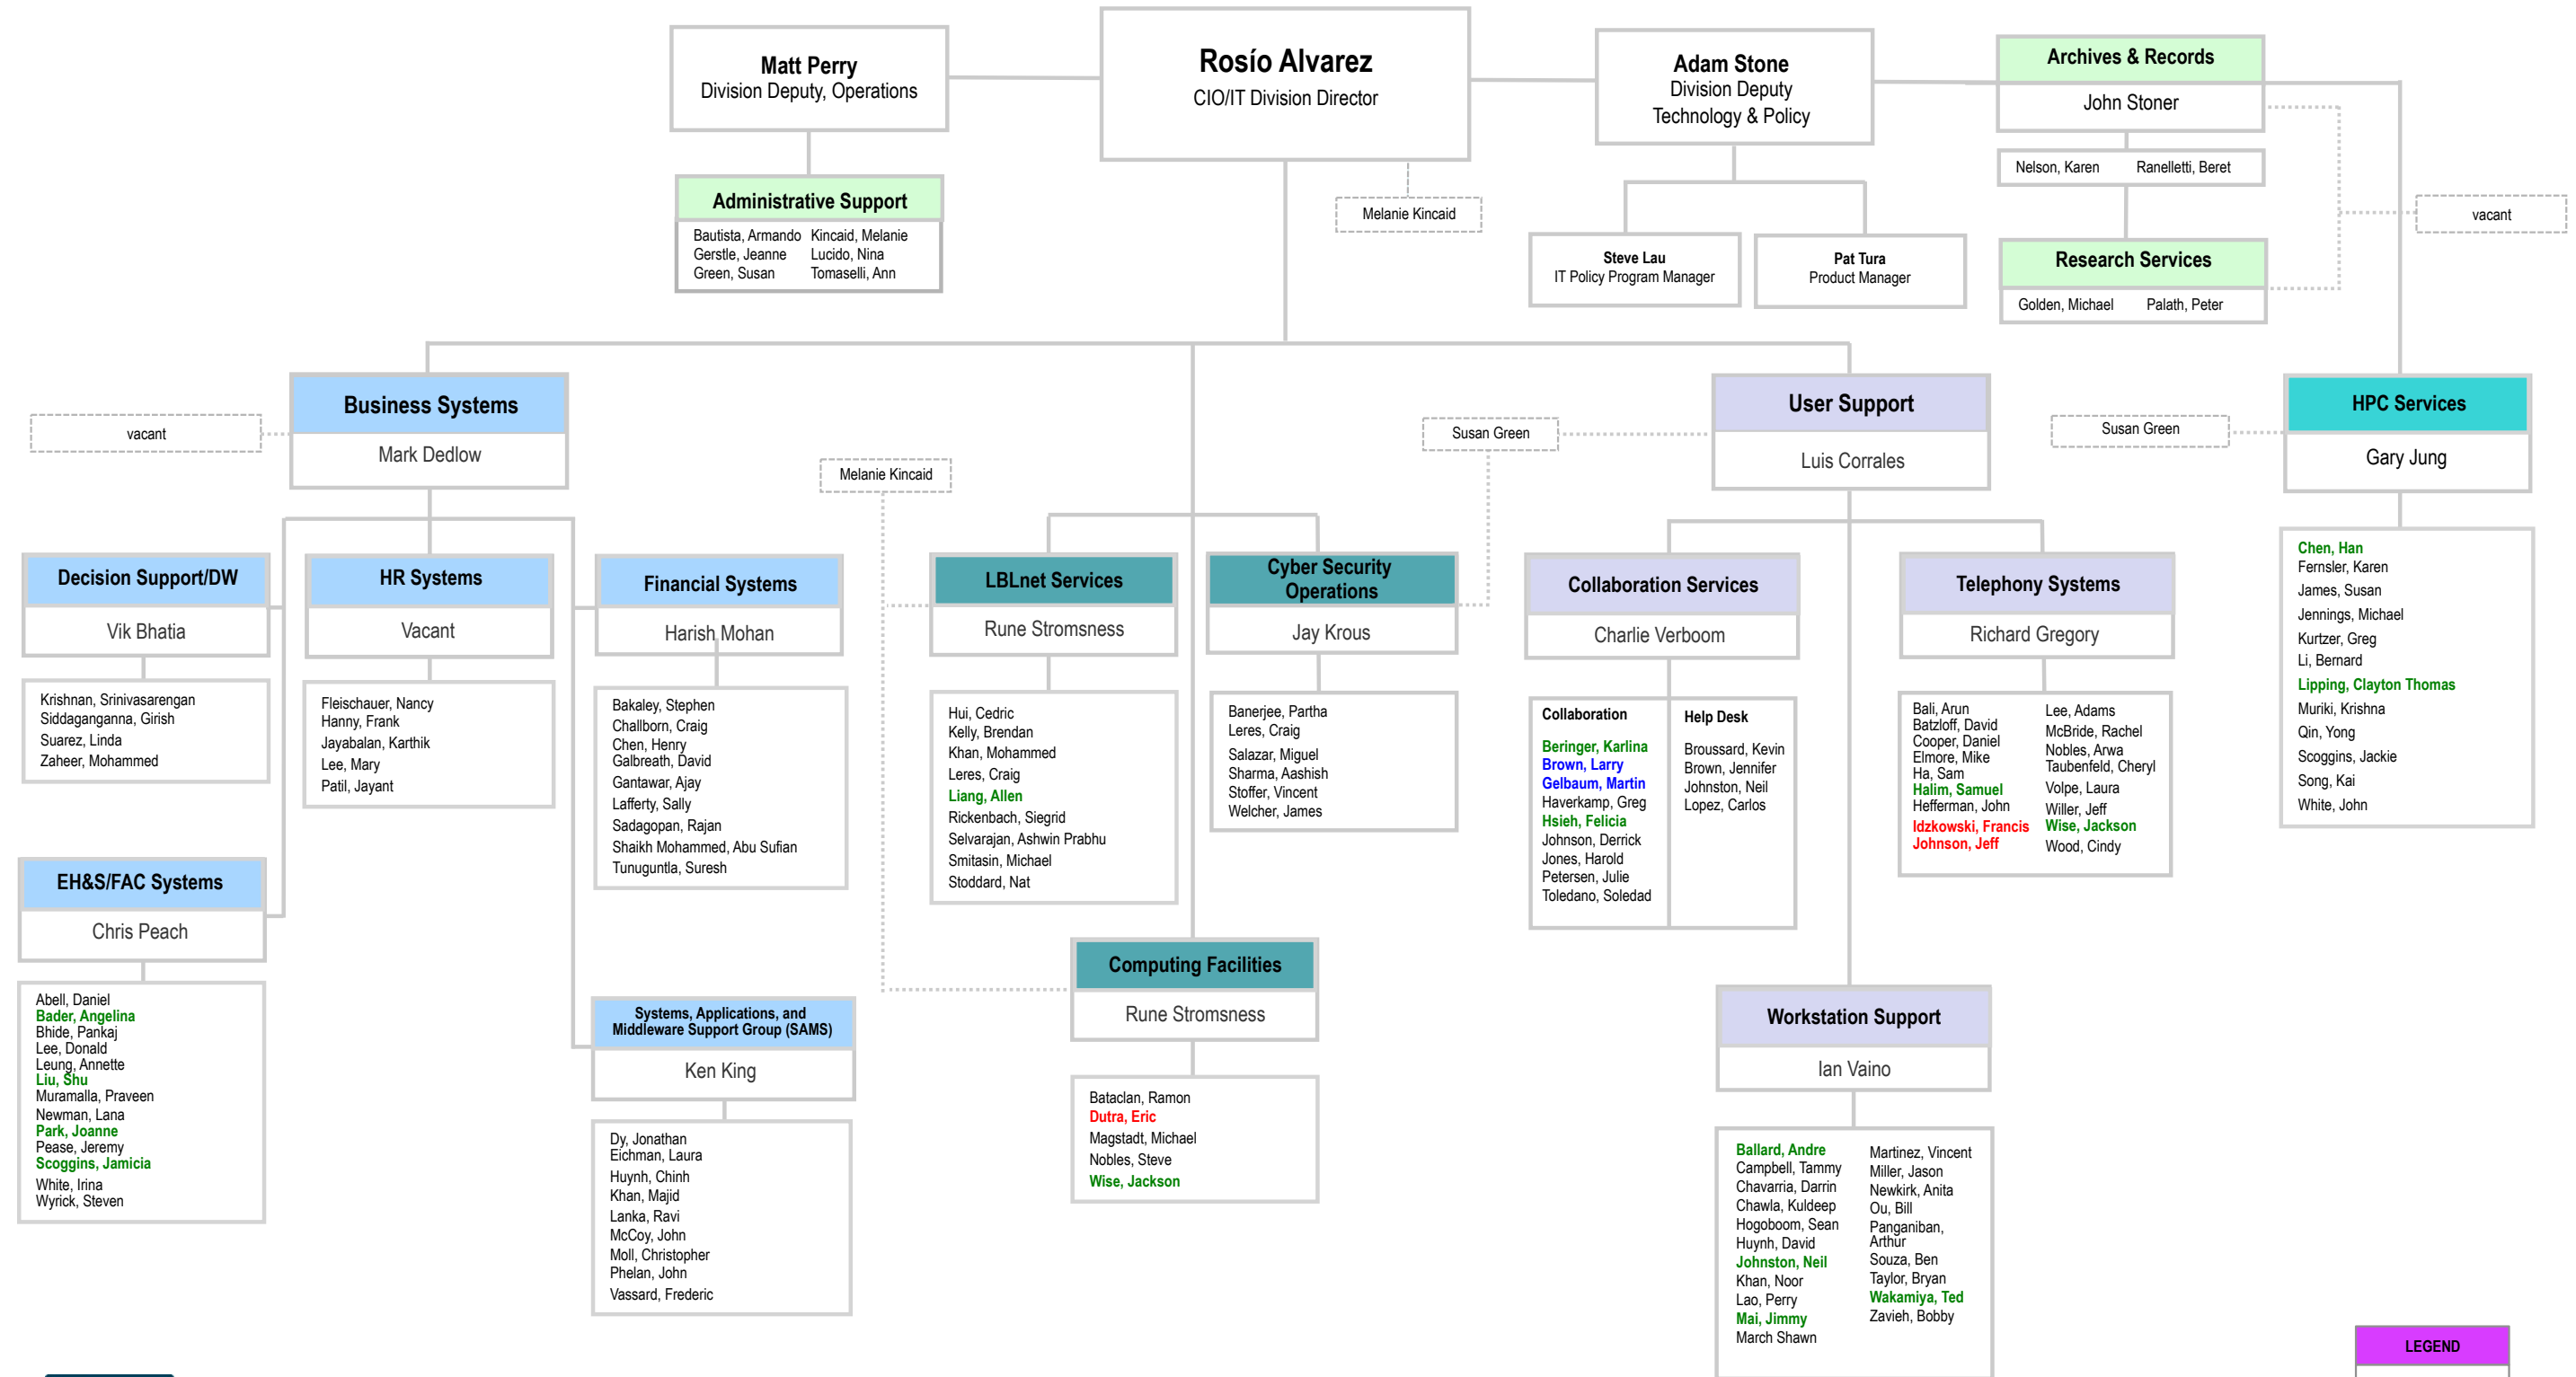

# Lawrence Berkeley National Laboratory IT Division

**LEGEND**

- Students
- Contractors
- Part-Time
- \*through UCB