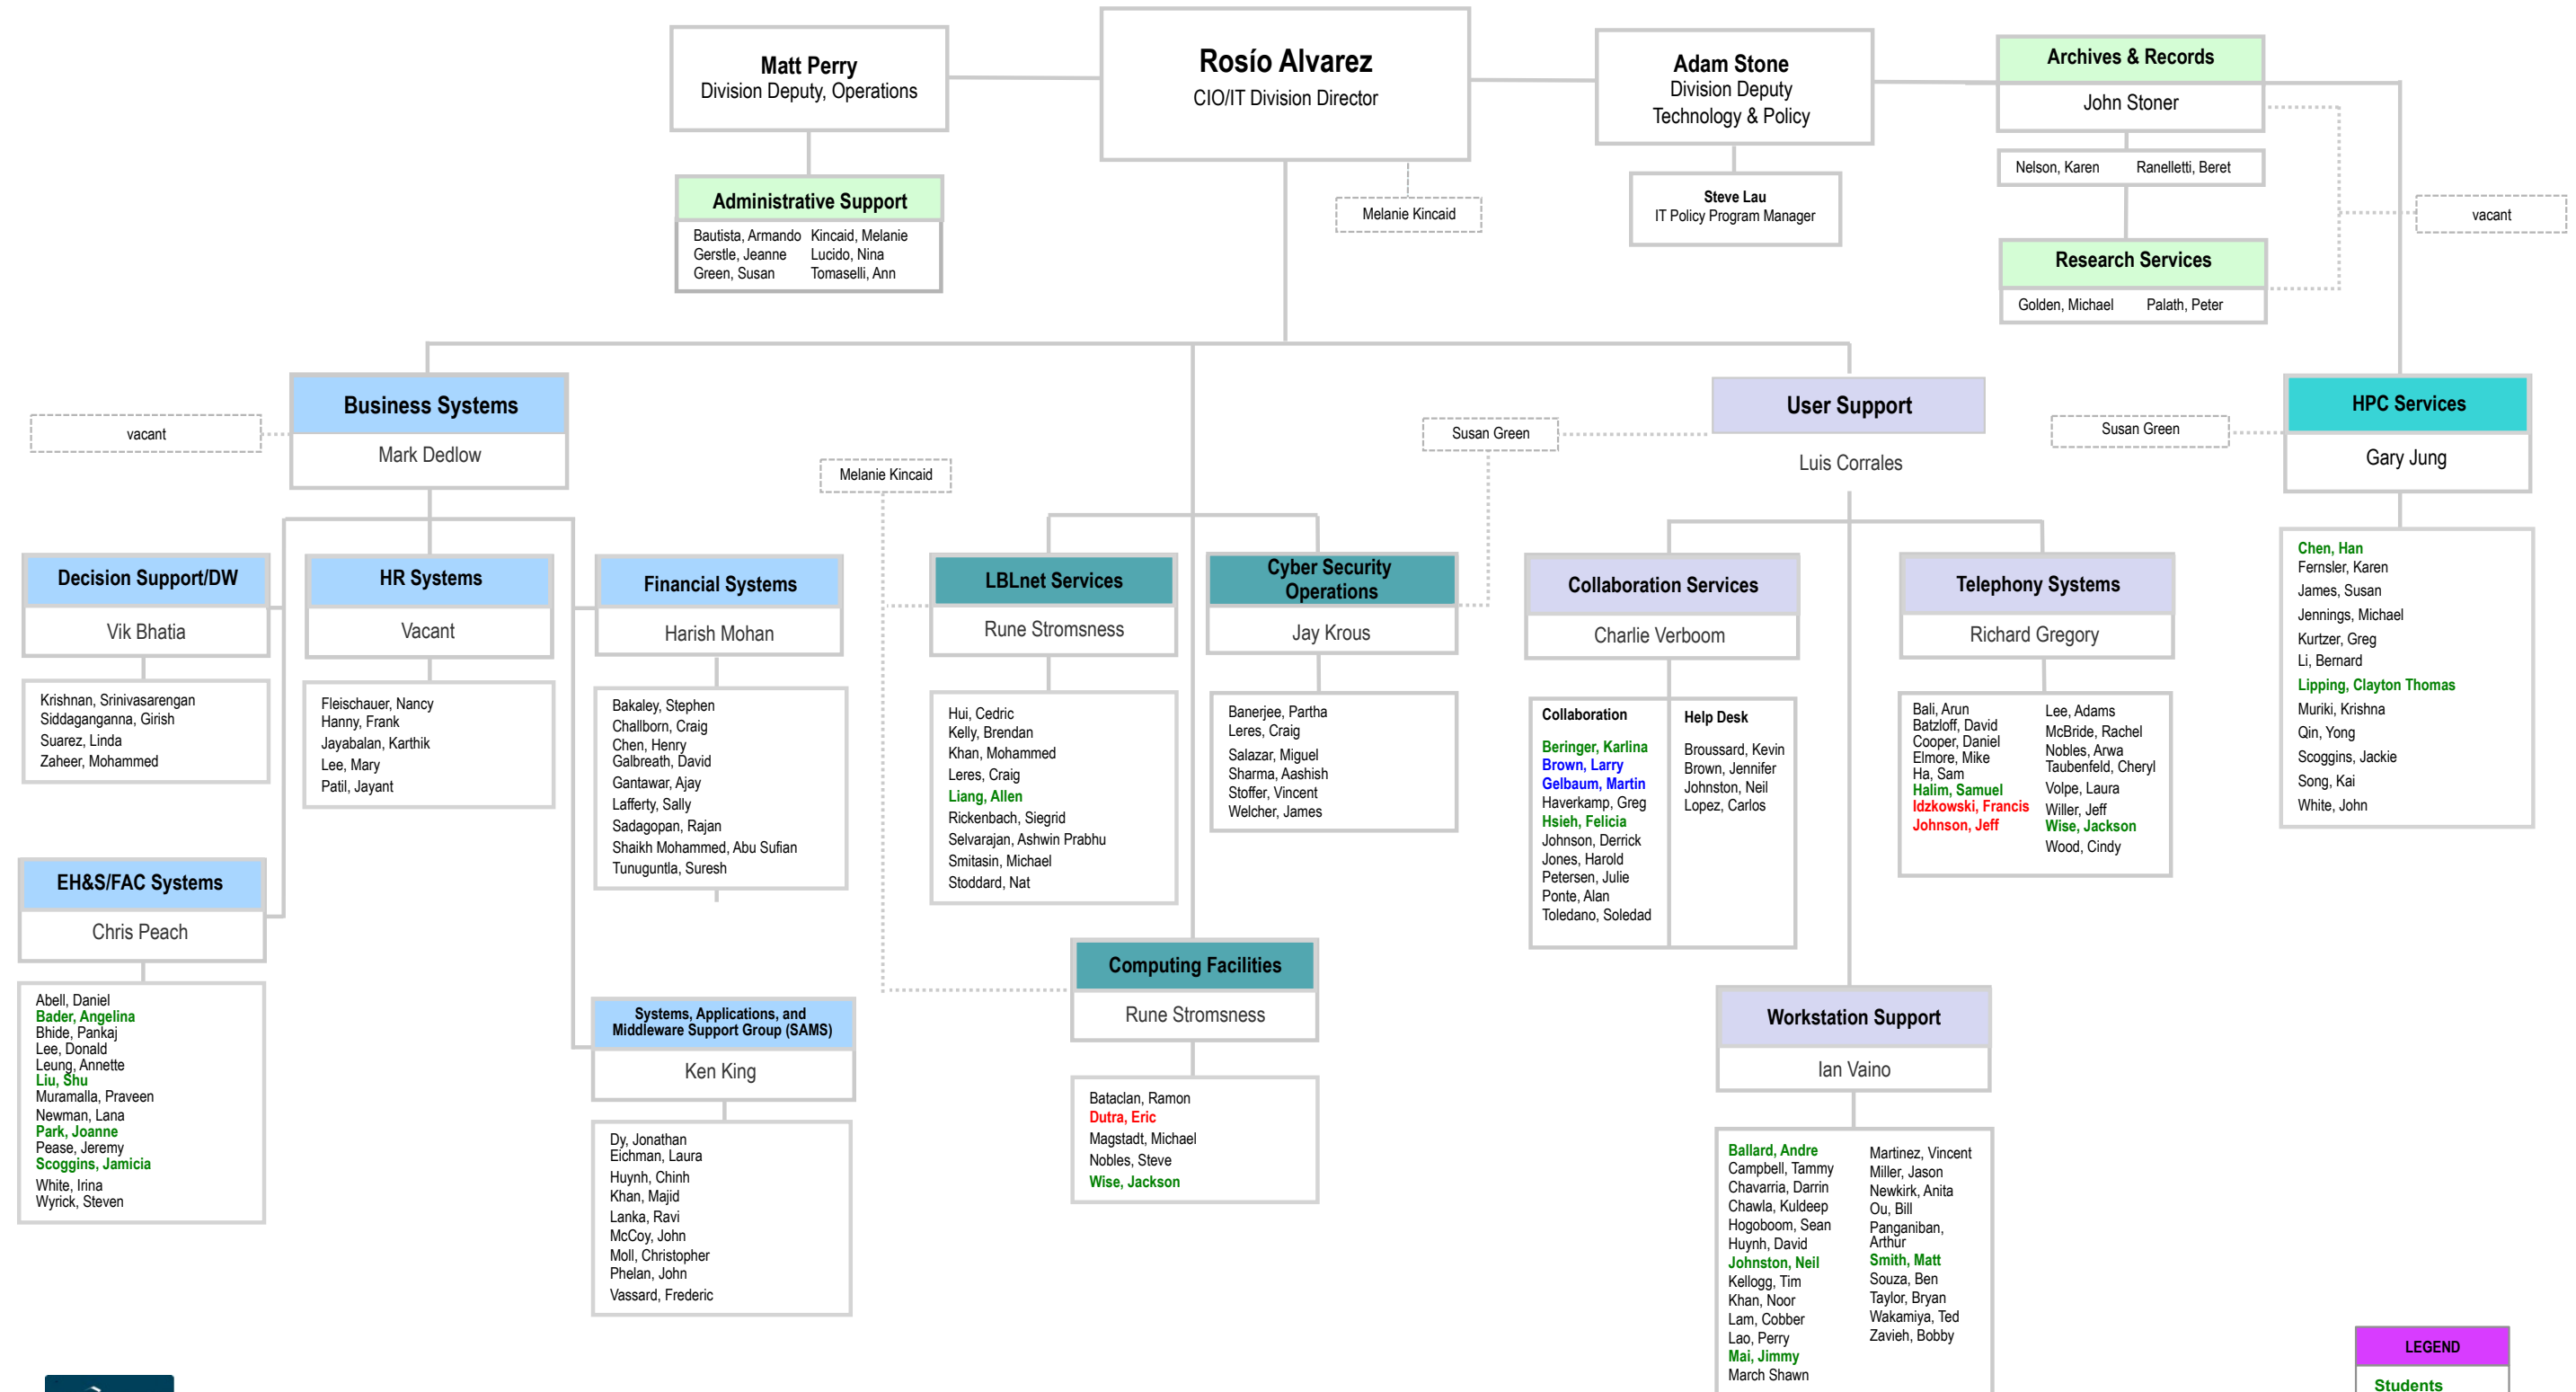

Lawrence Berkeley National Laboratory IT Division

LEGEND

- Students
- Contractors
- Part-Time
- *through UCB