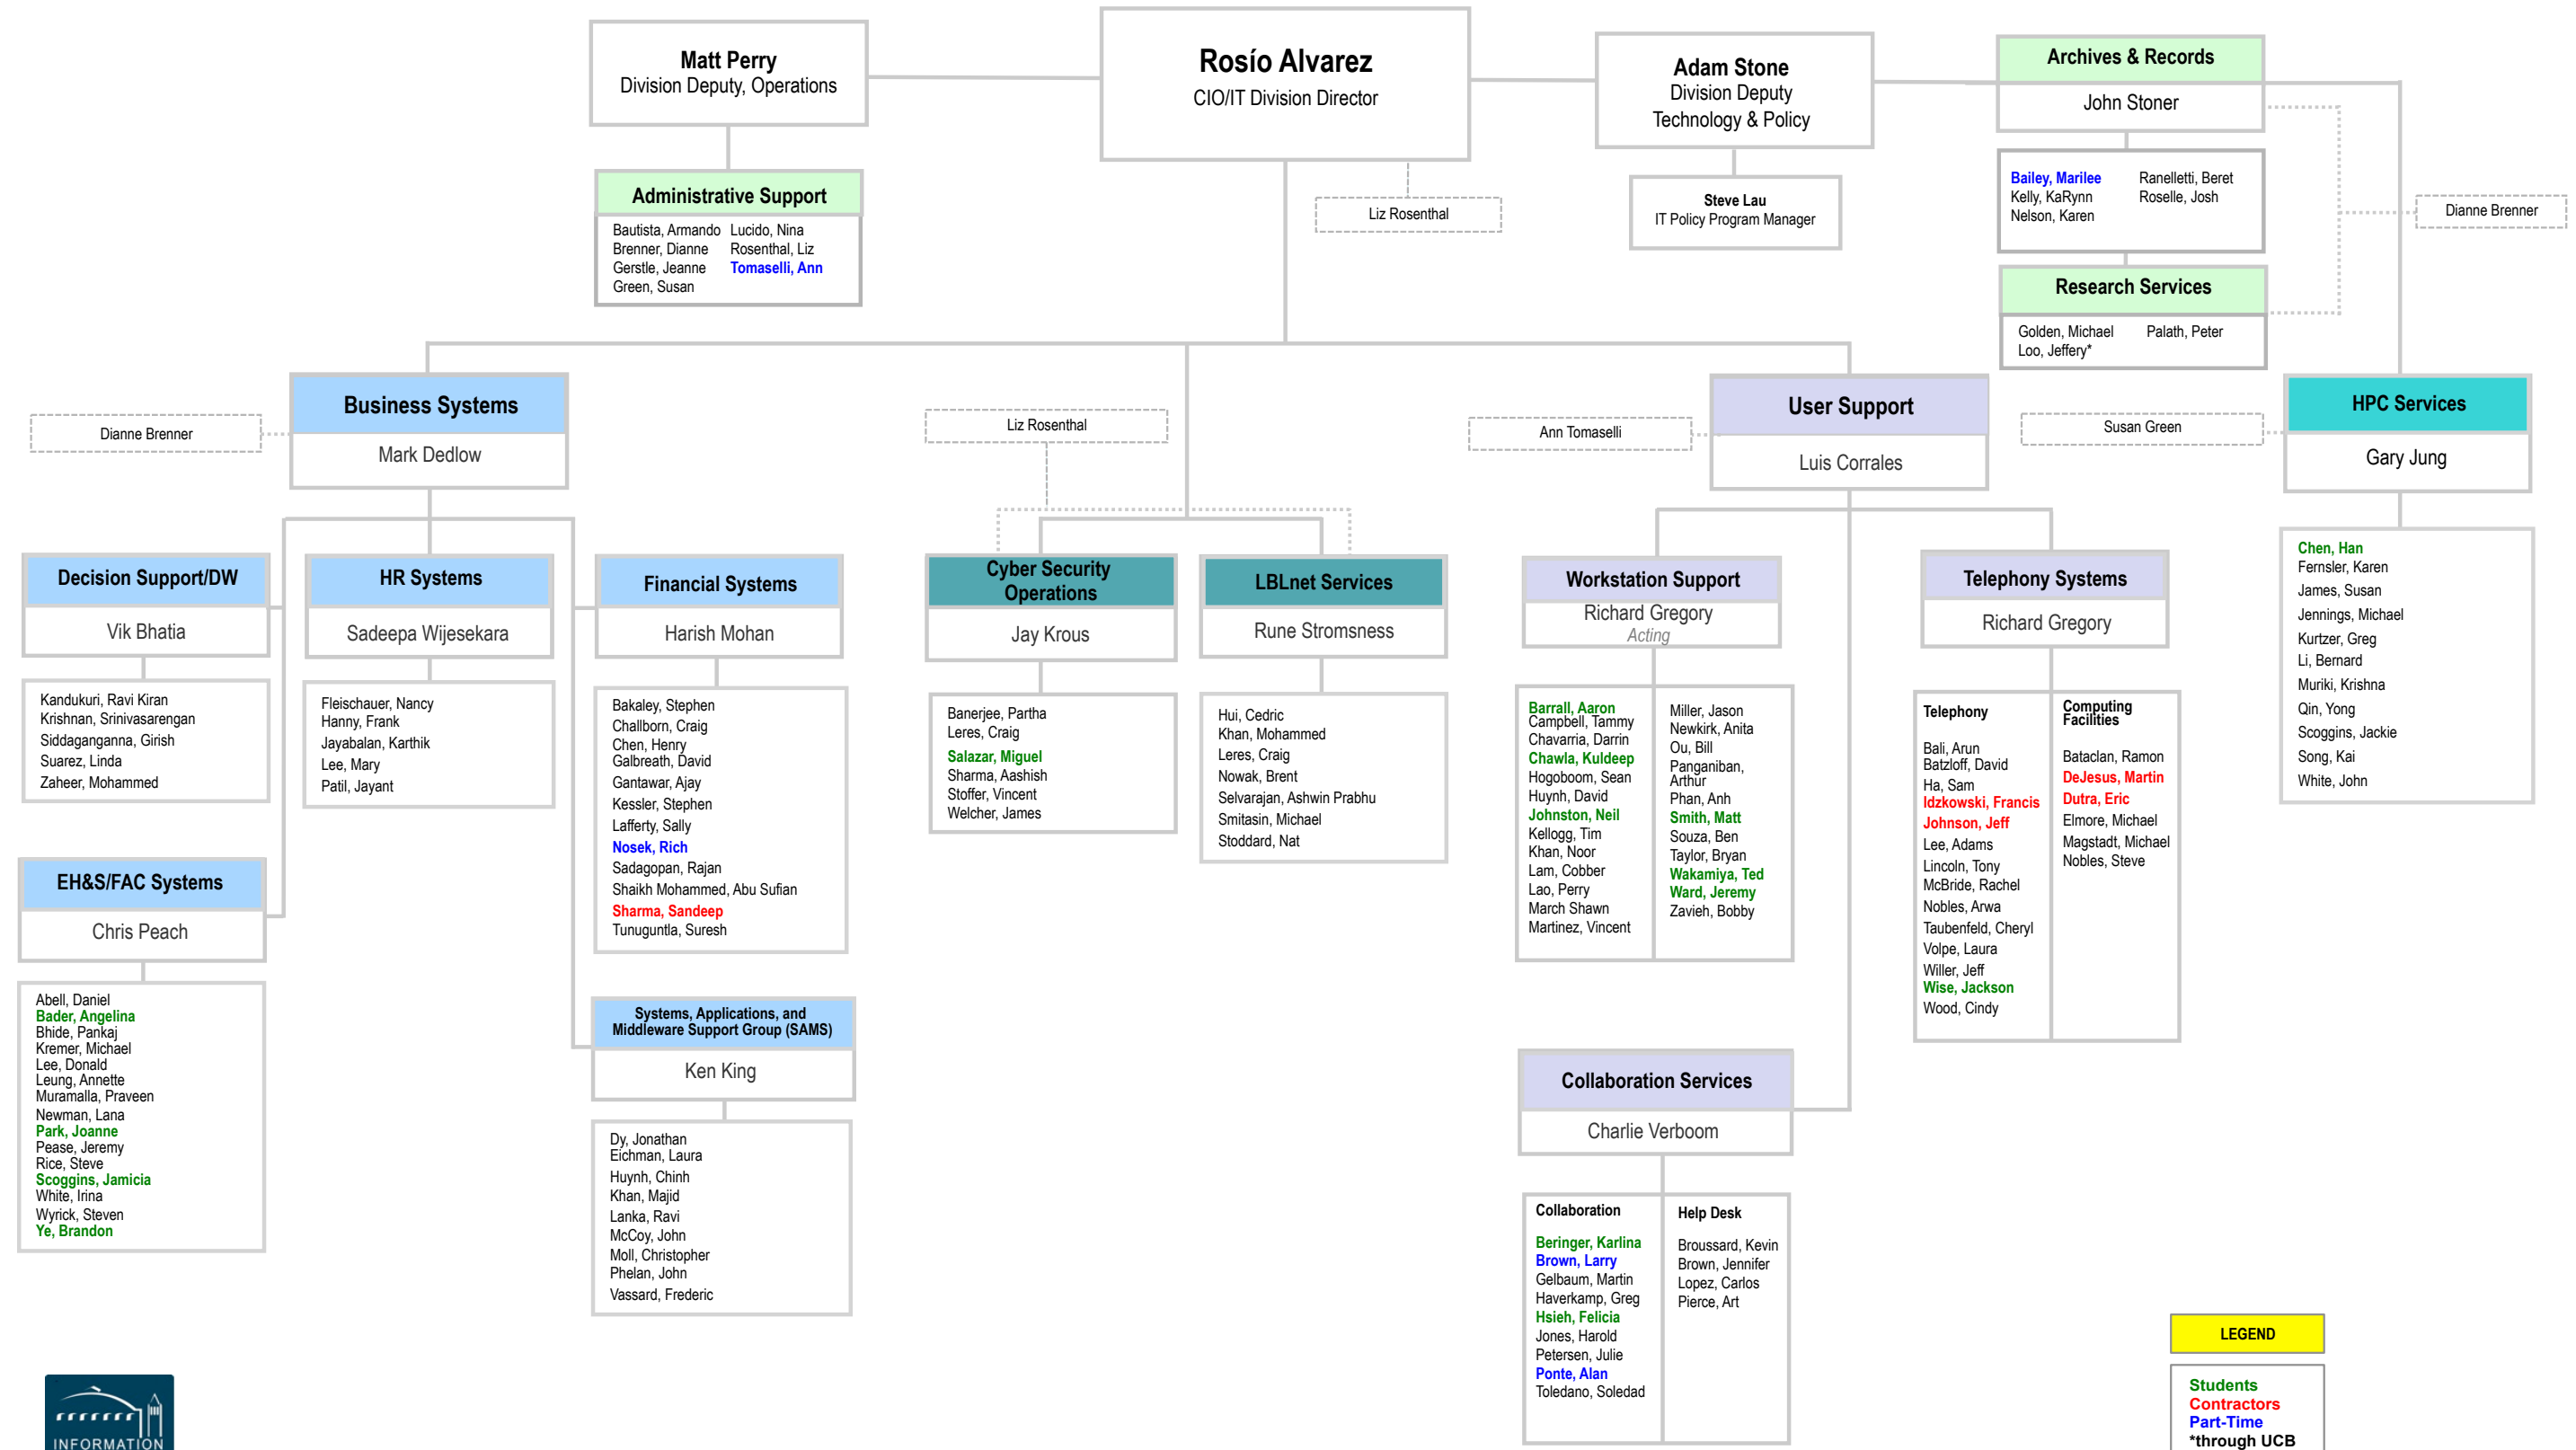

Lawrence Berkeley National Laboratory IT Division

LEGEND

- Students
- Contractors
- Part-Time
- *through UCB