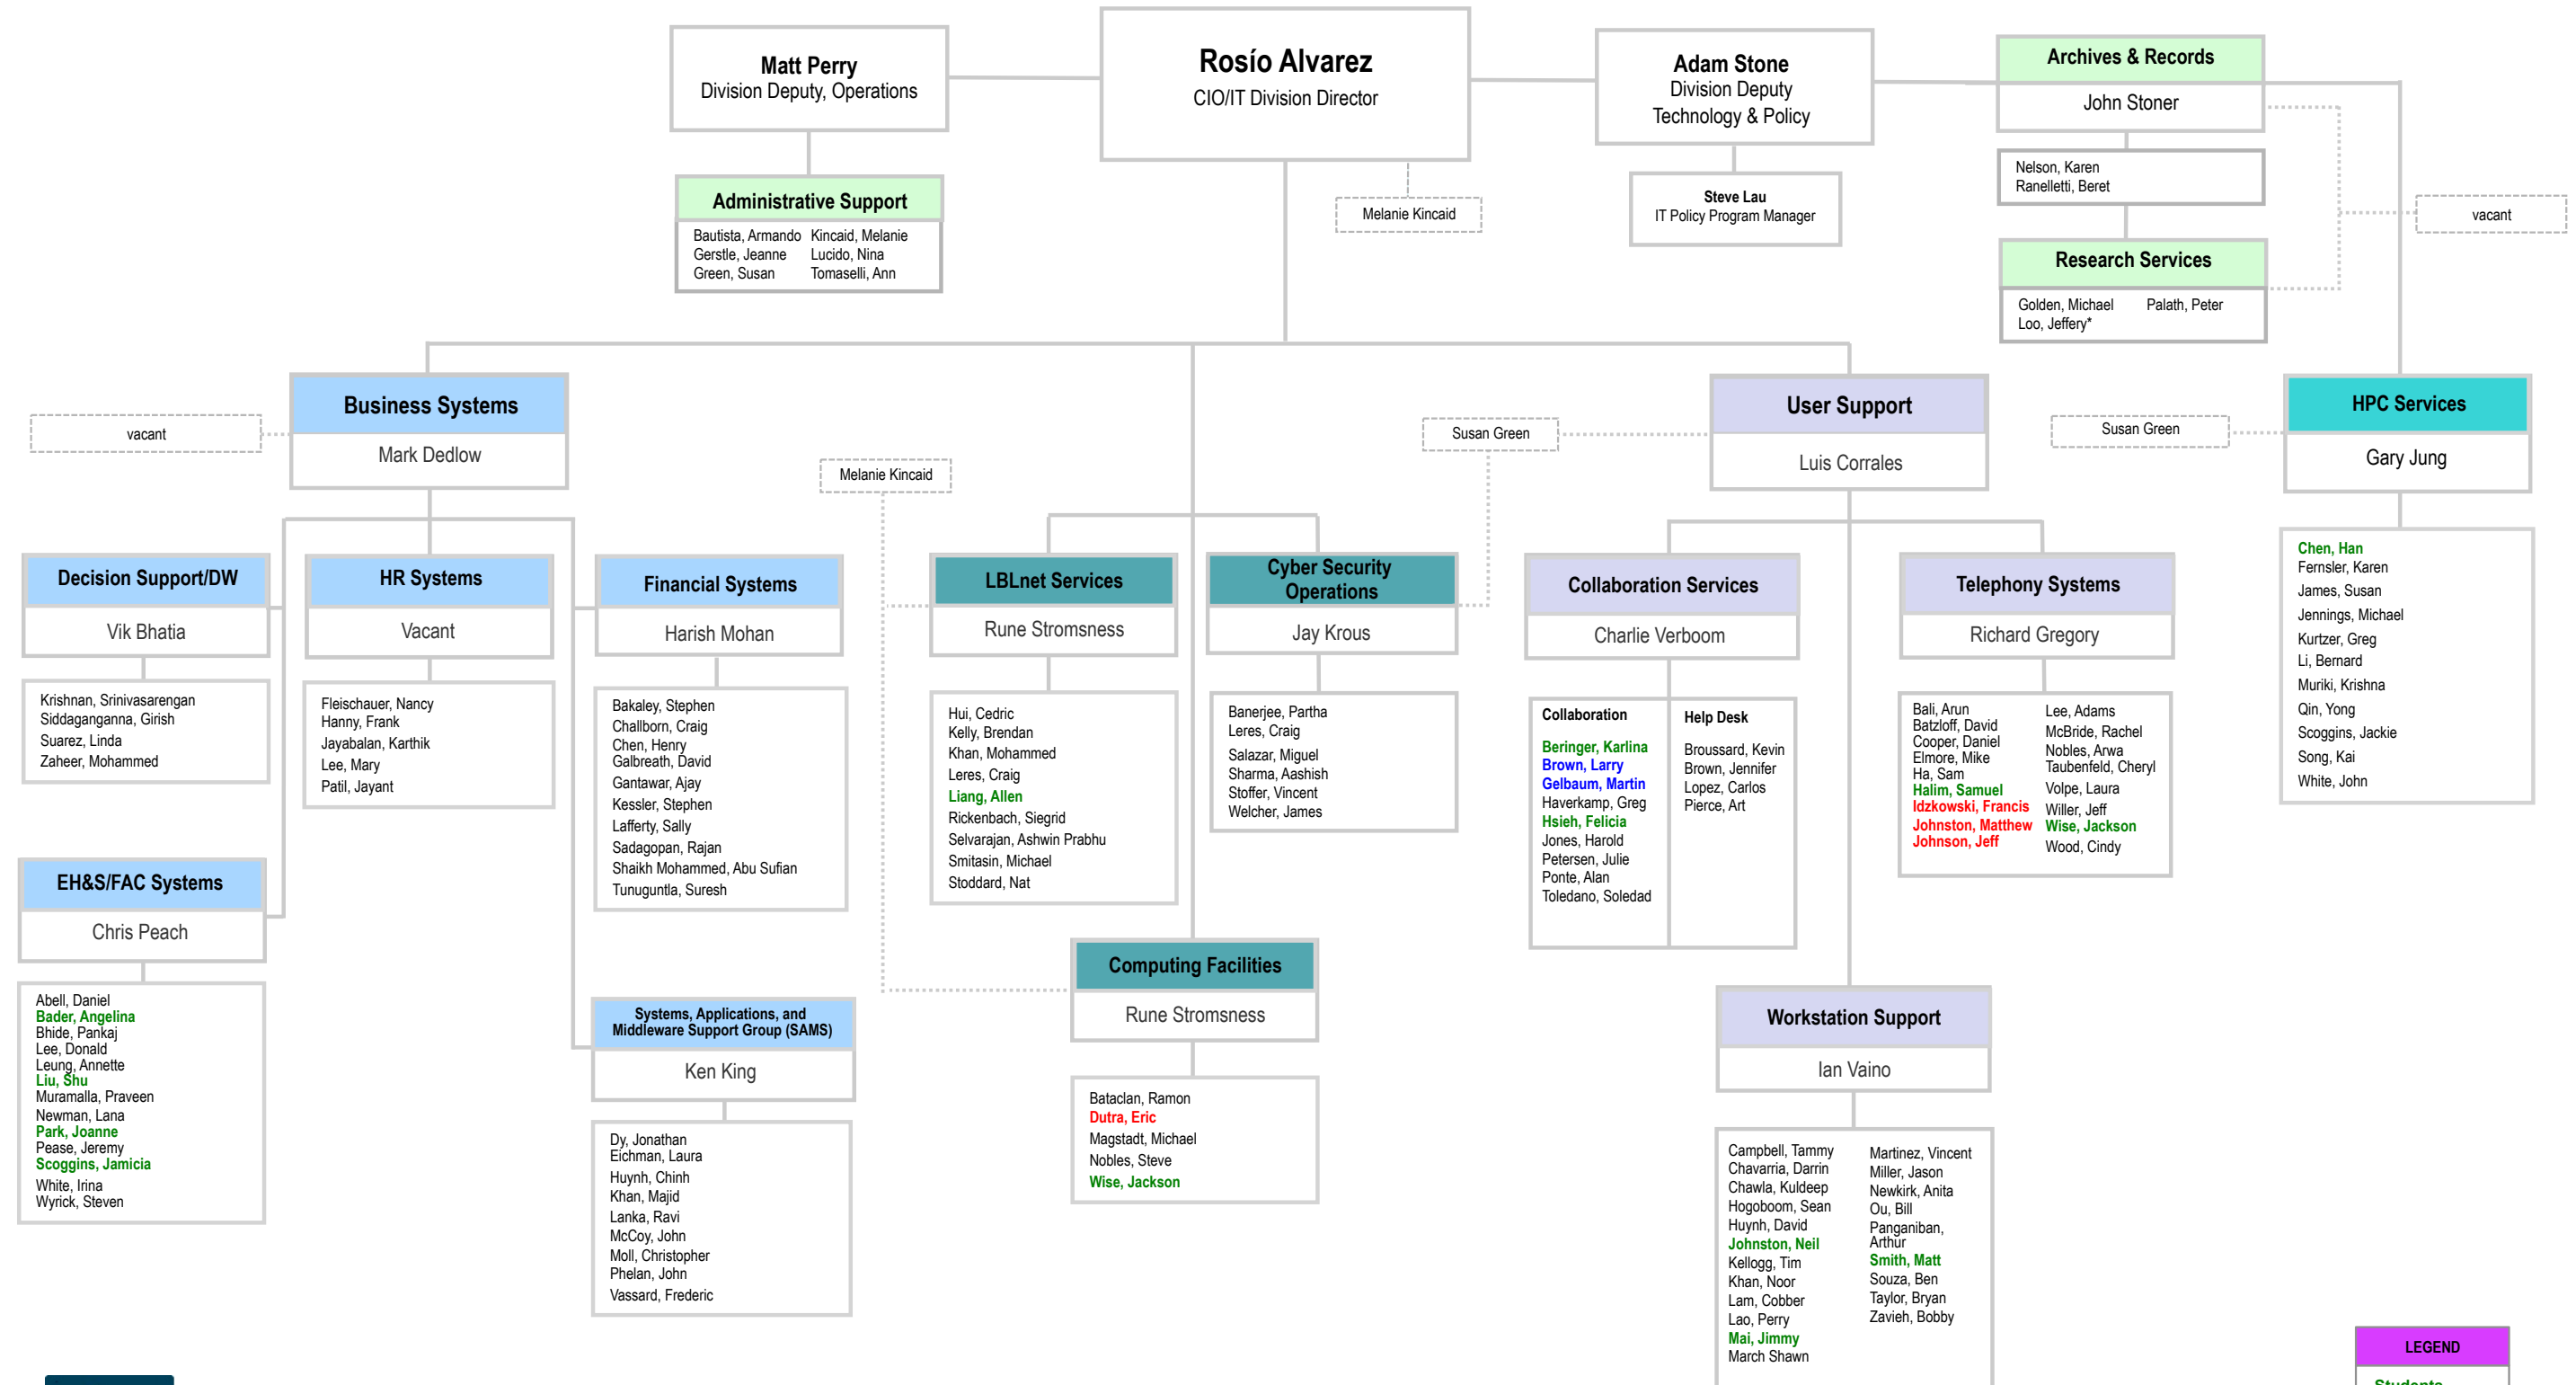

# Lawrence Berkeley National Laboratory IT Division

**LEGEND**

- Students
- Contractors
- Part-Time
- \*through UCB