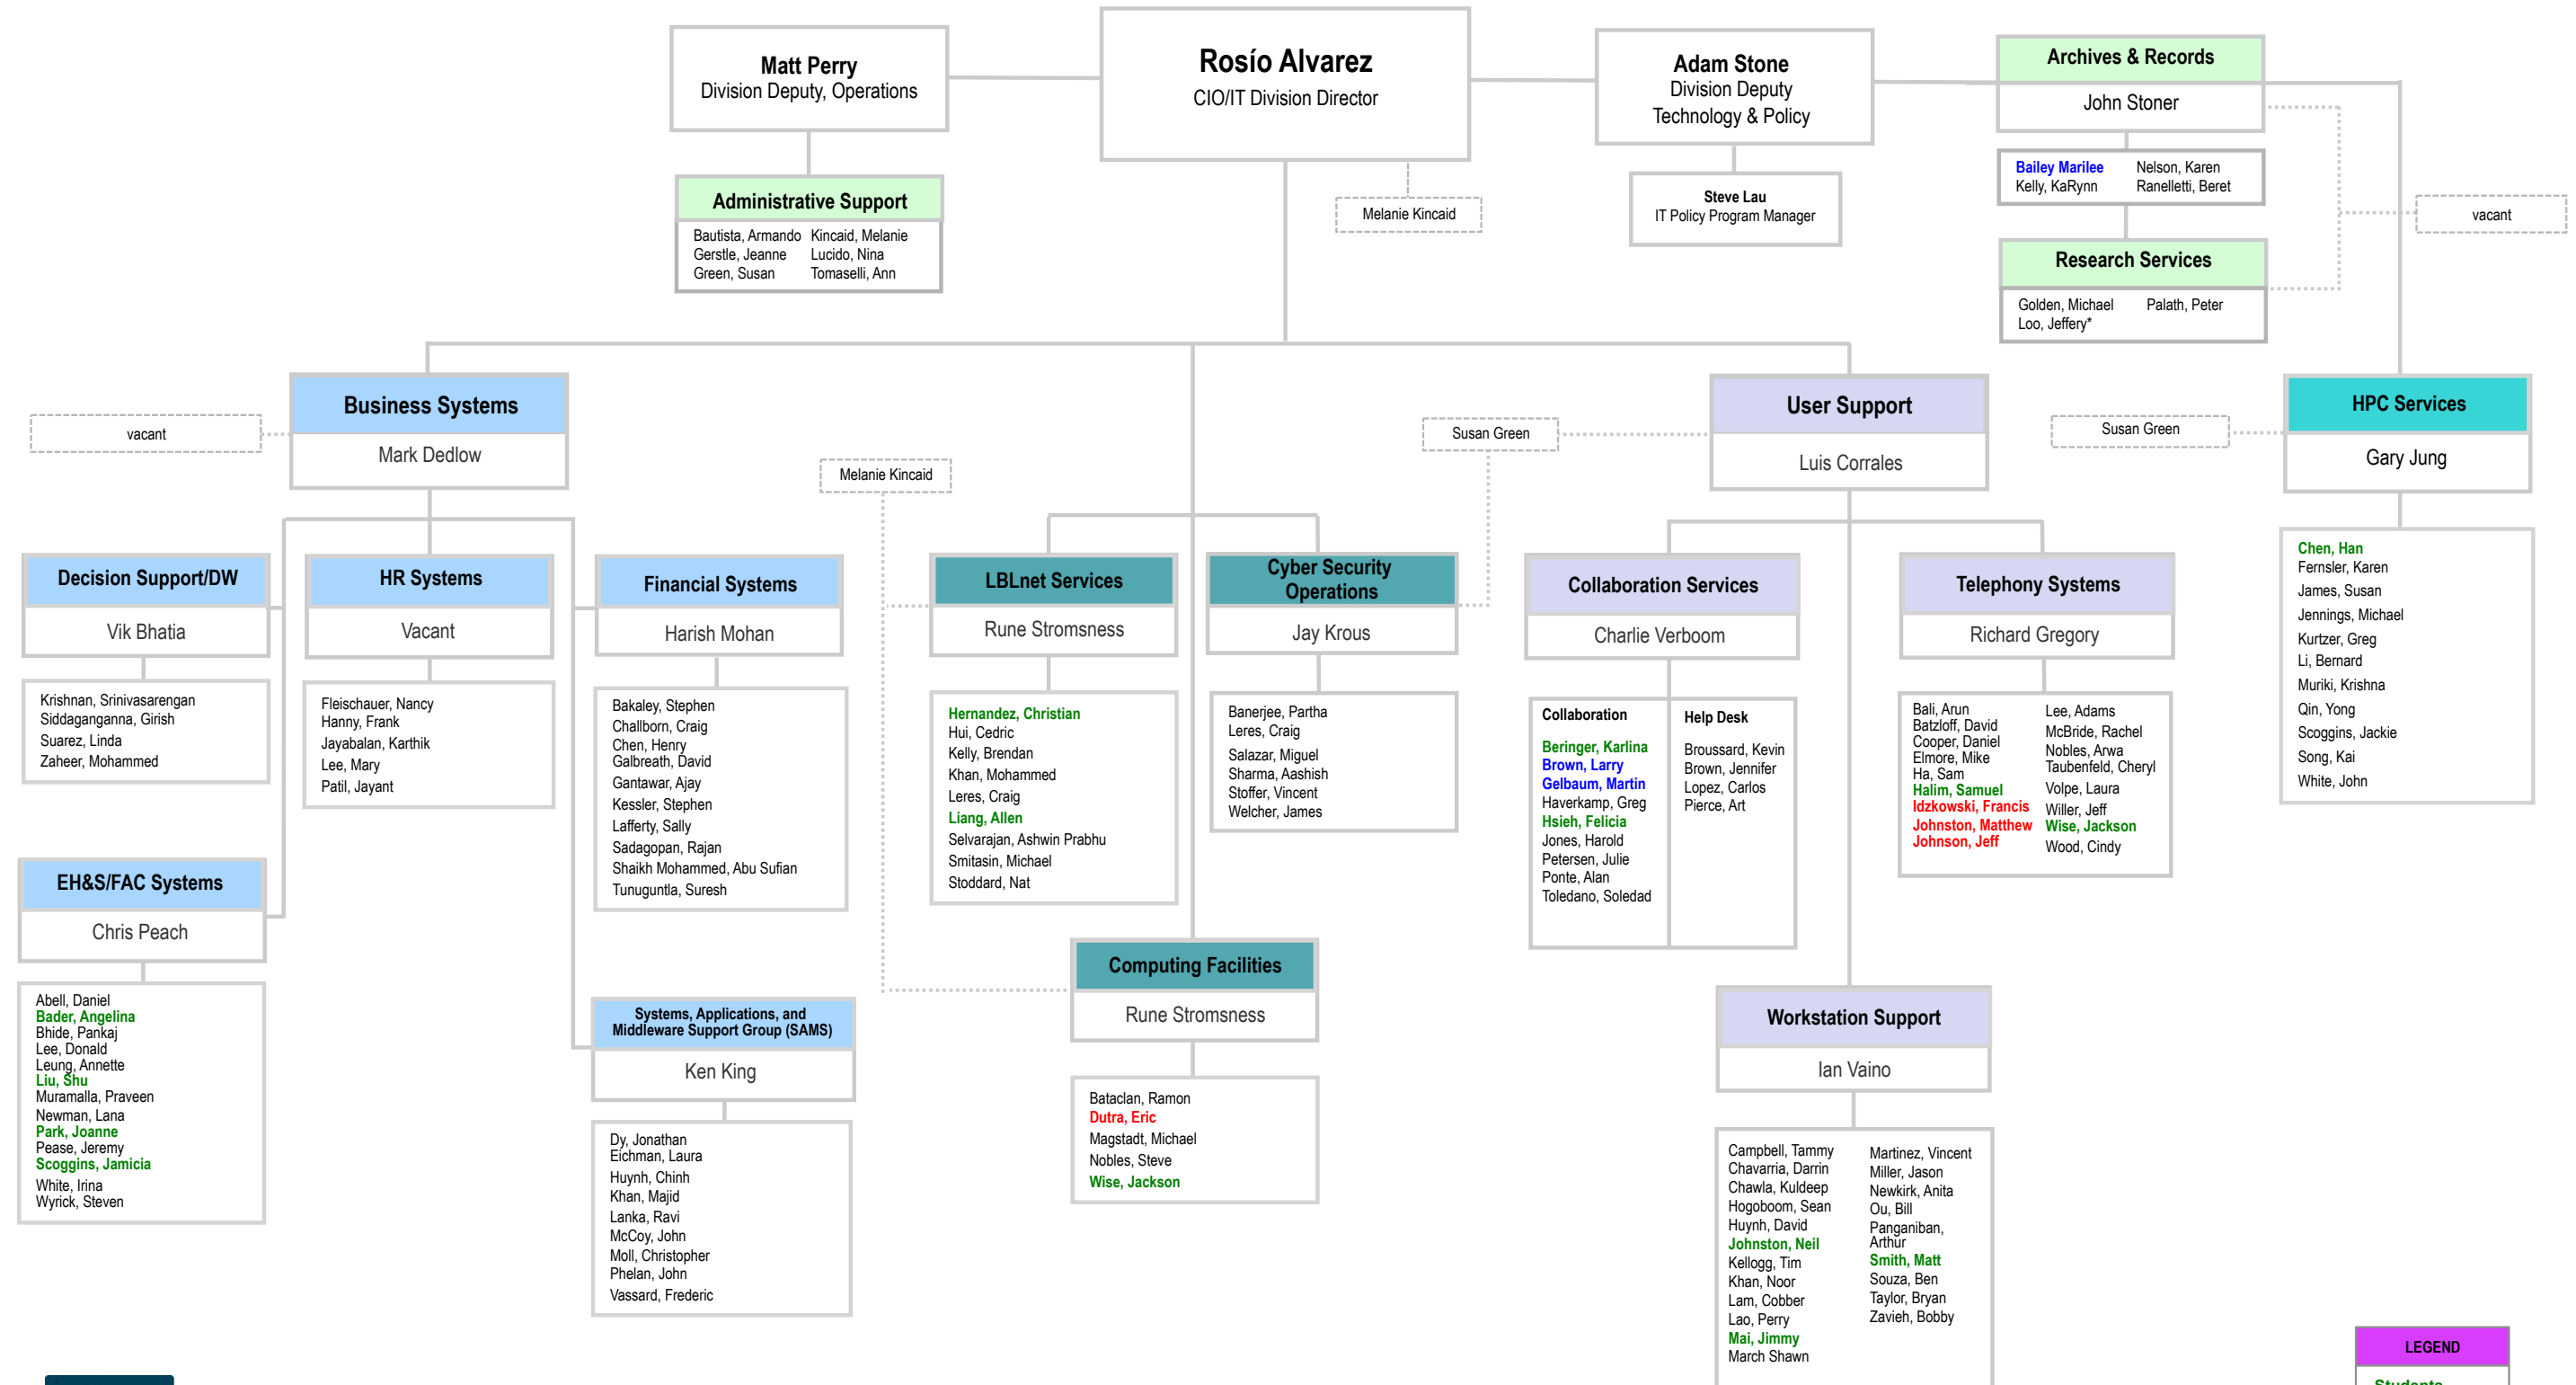

Lawrence Berkeley National Laboratory IT Division

LEGEND

- Students
- Contractors
- Part-Time
- *through UCB