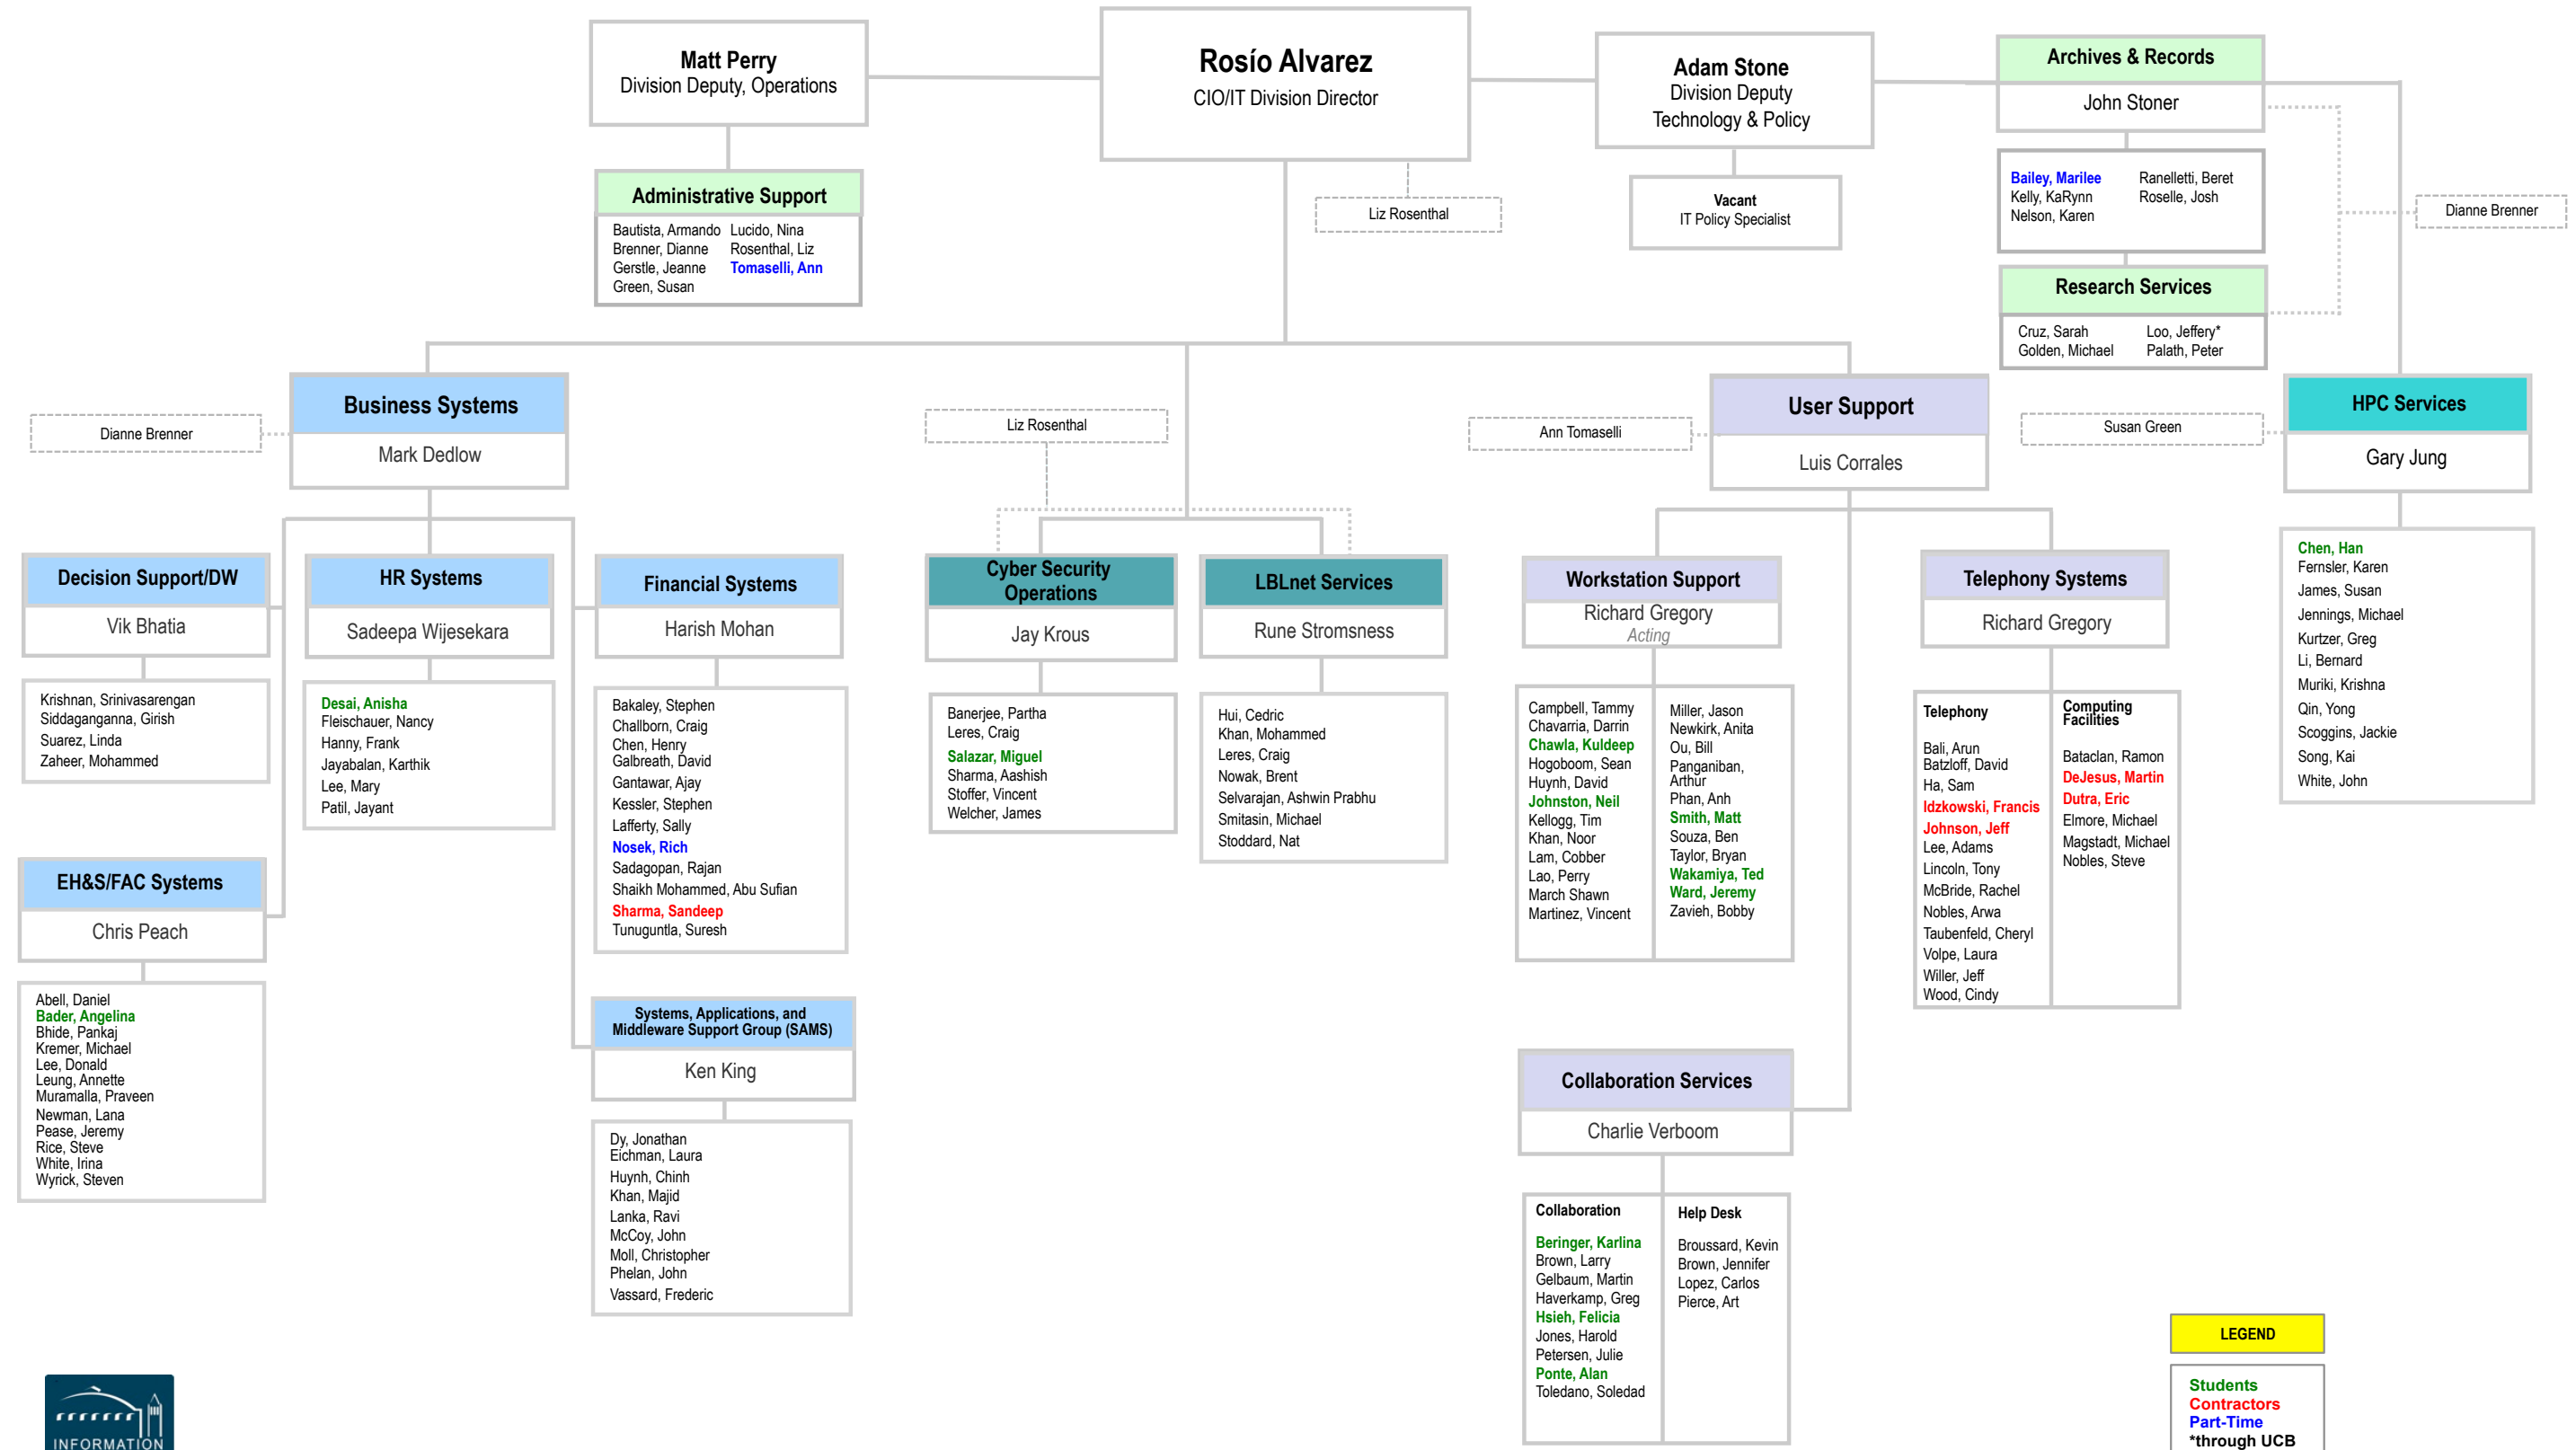

# Lawrence Berkeley National Laboratory IT Division

**LEGEND**

Students  
Contractors  
Part-Time  
\*through UCB