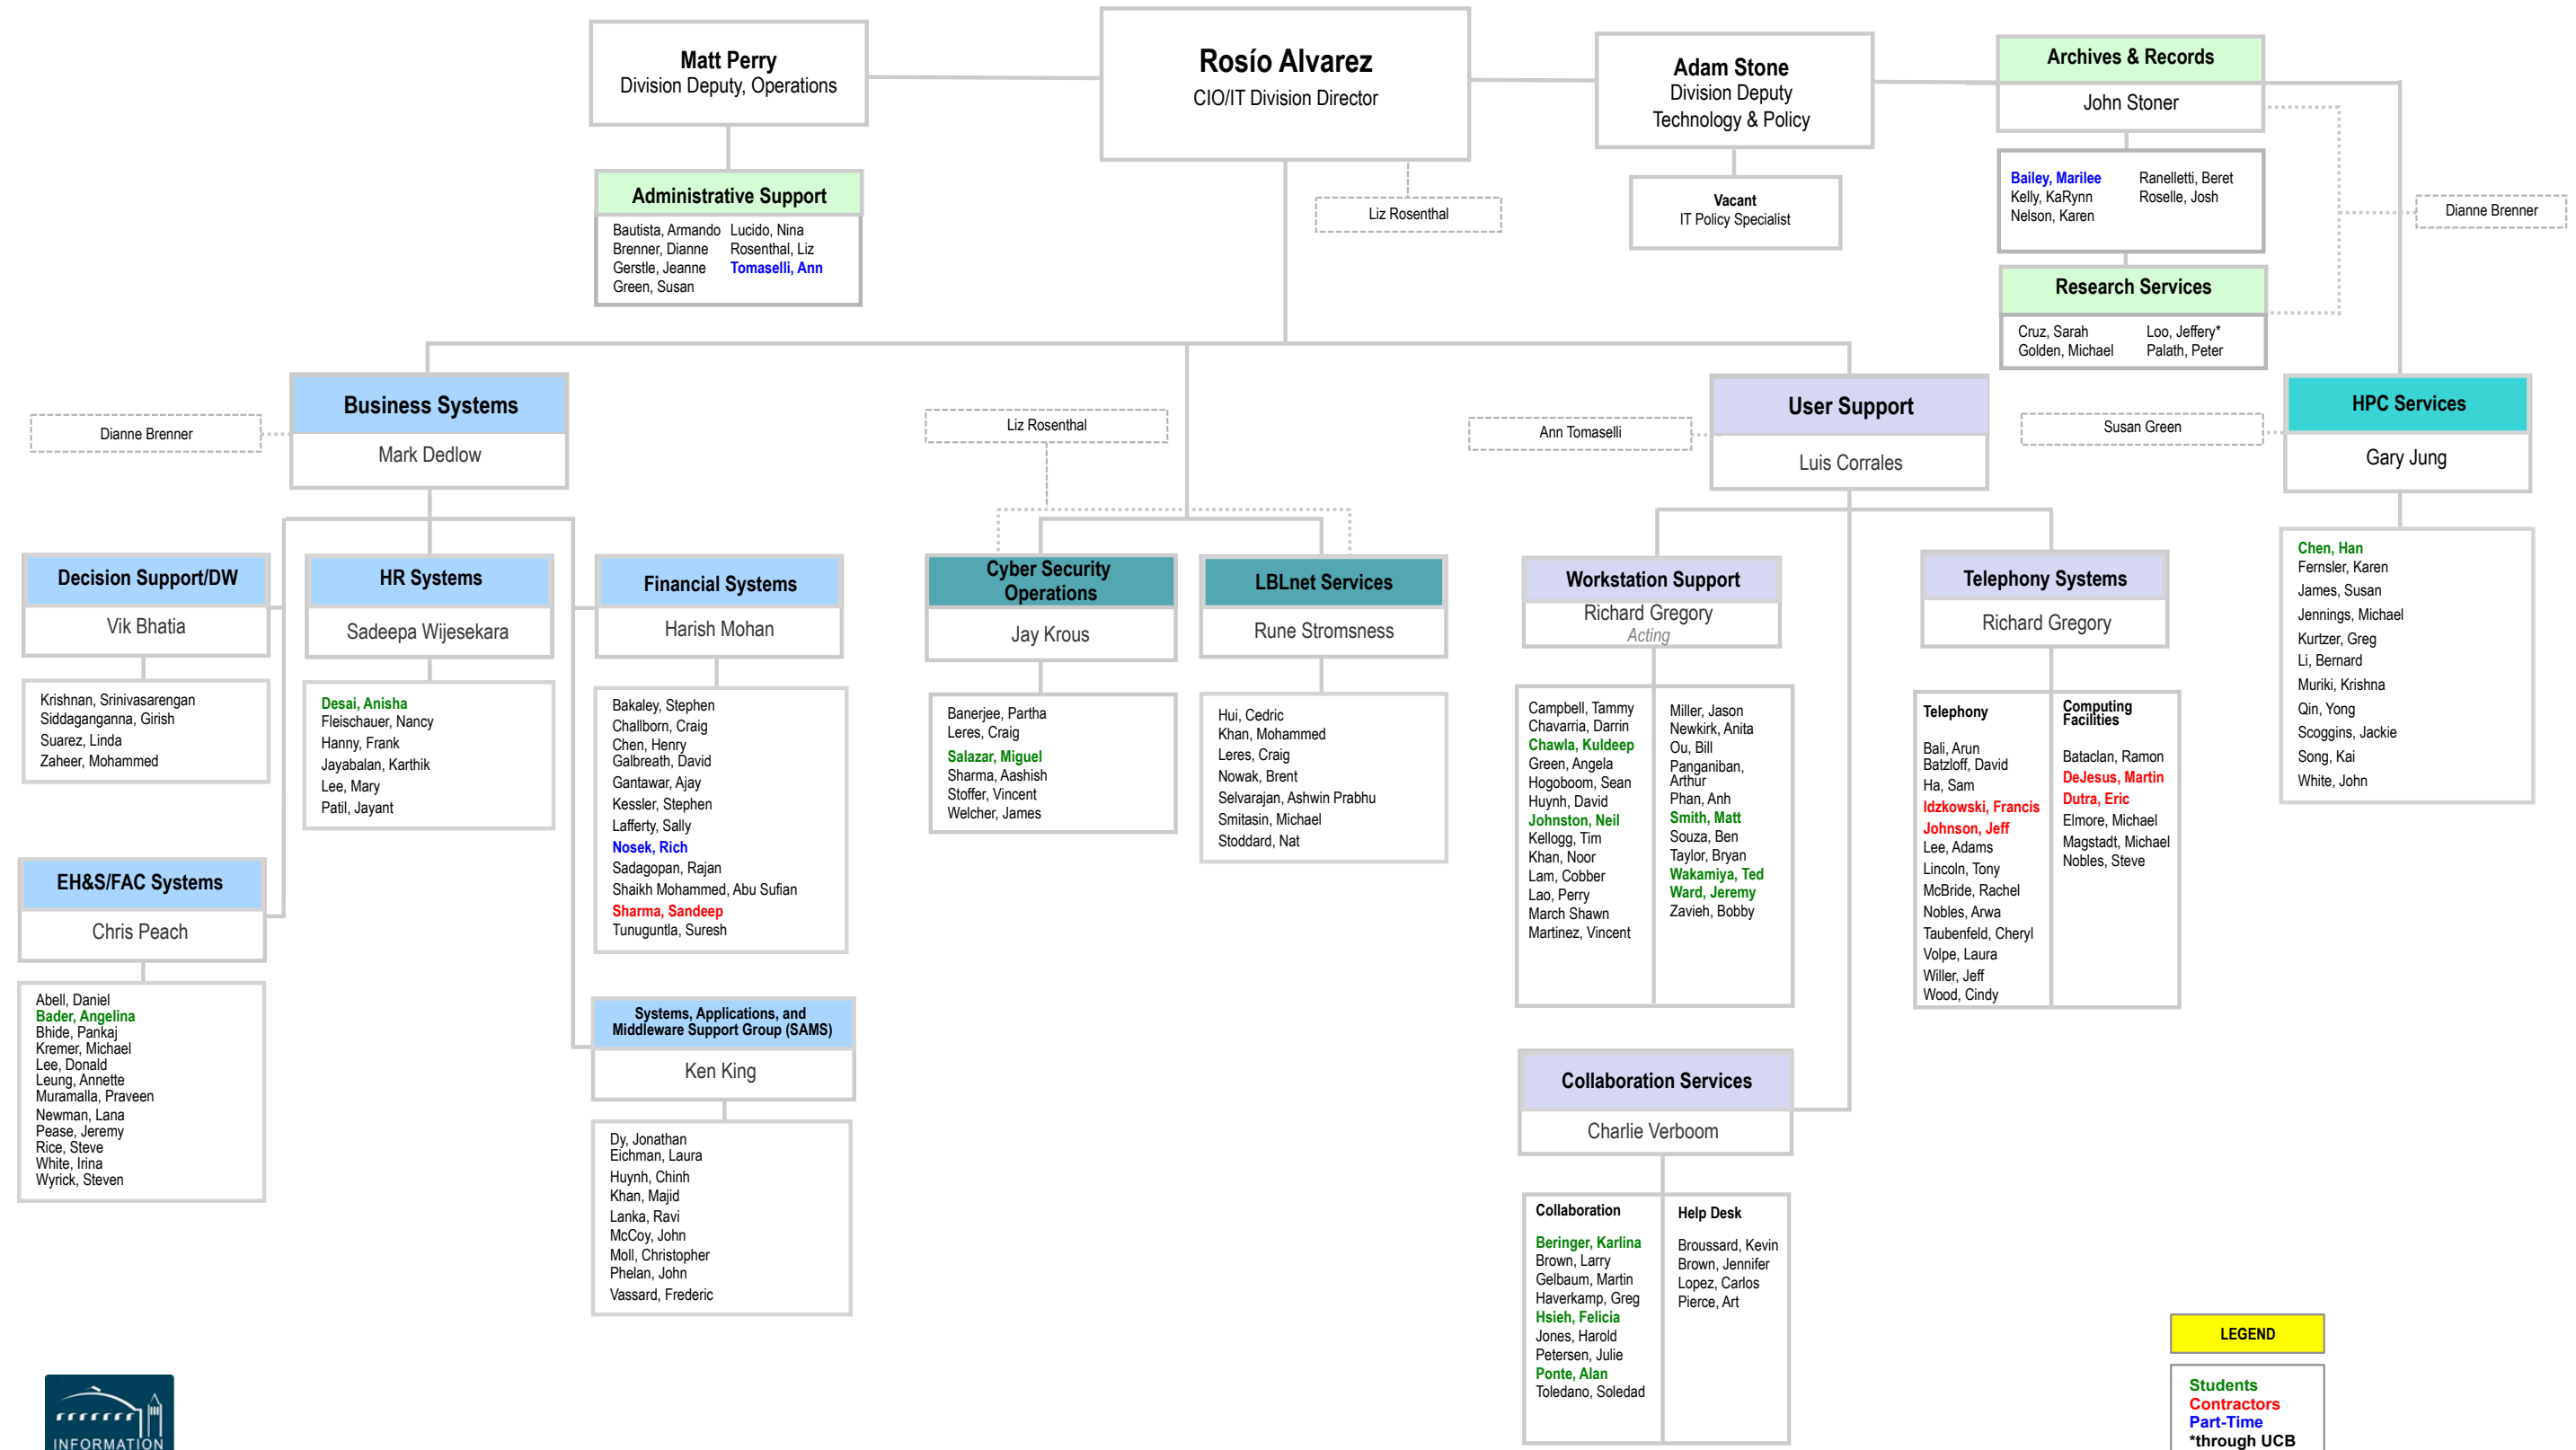

Lawrence Berkeley National Laboratory IT Division

LEGEND

Students
Contractors
Part-Time
*through UCB