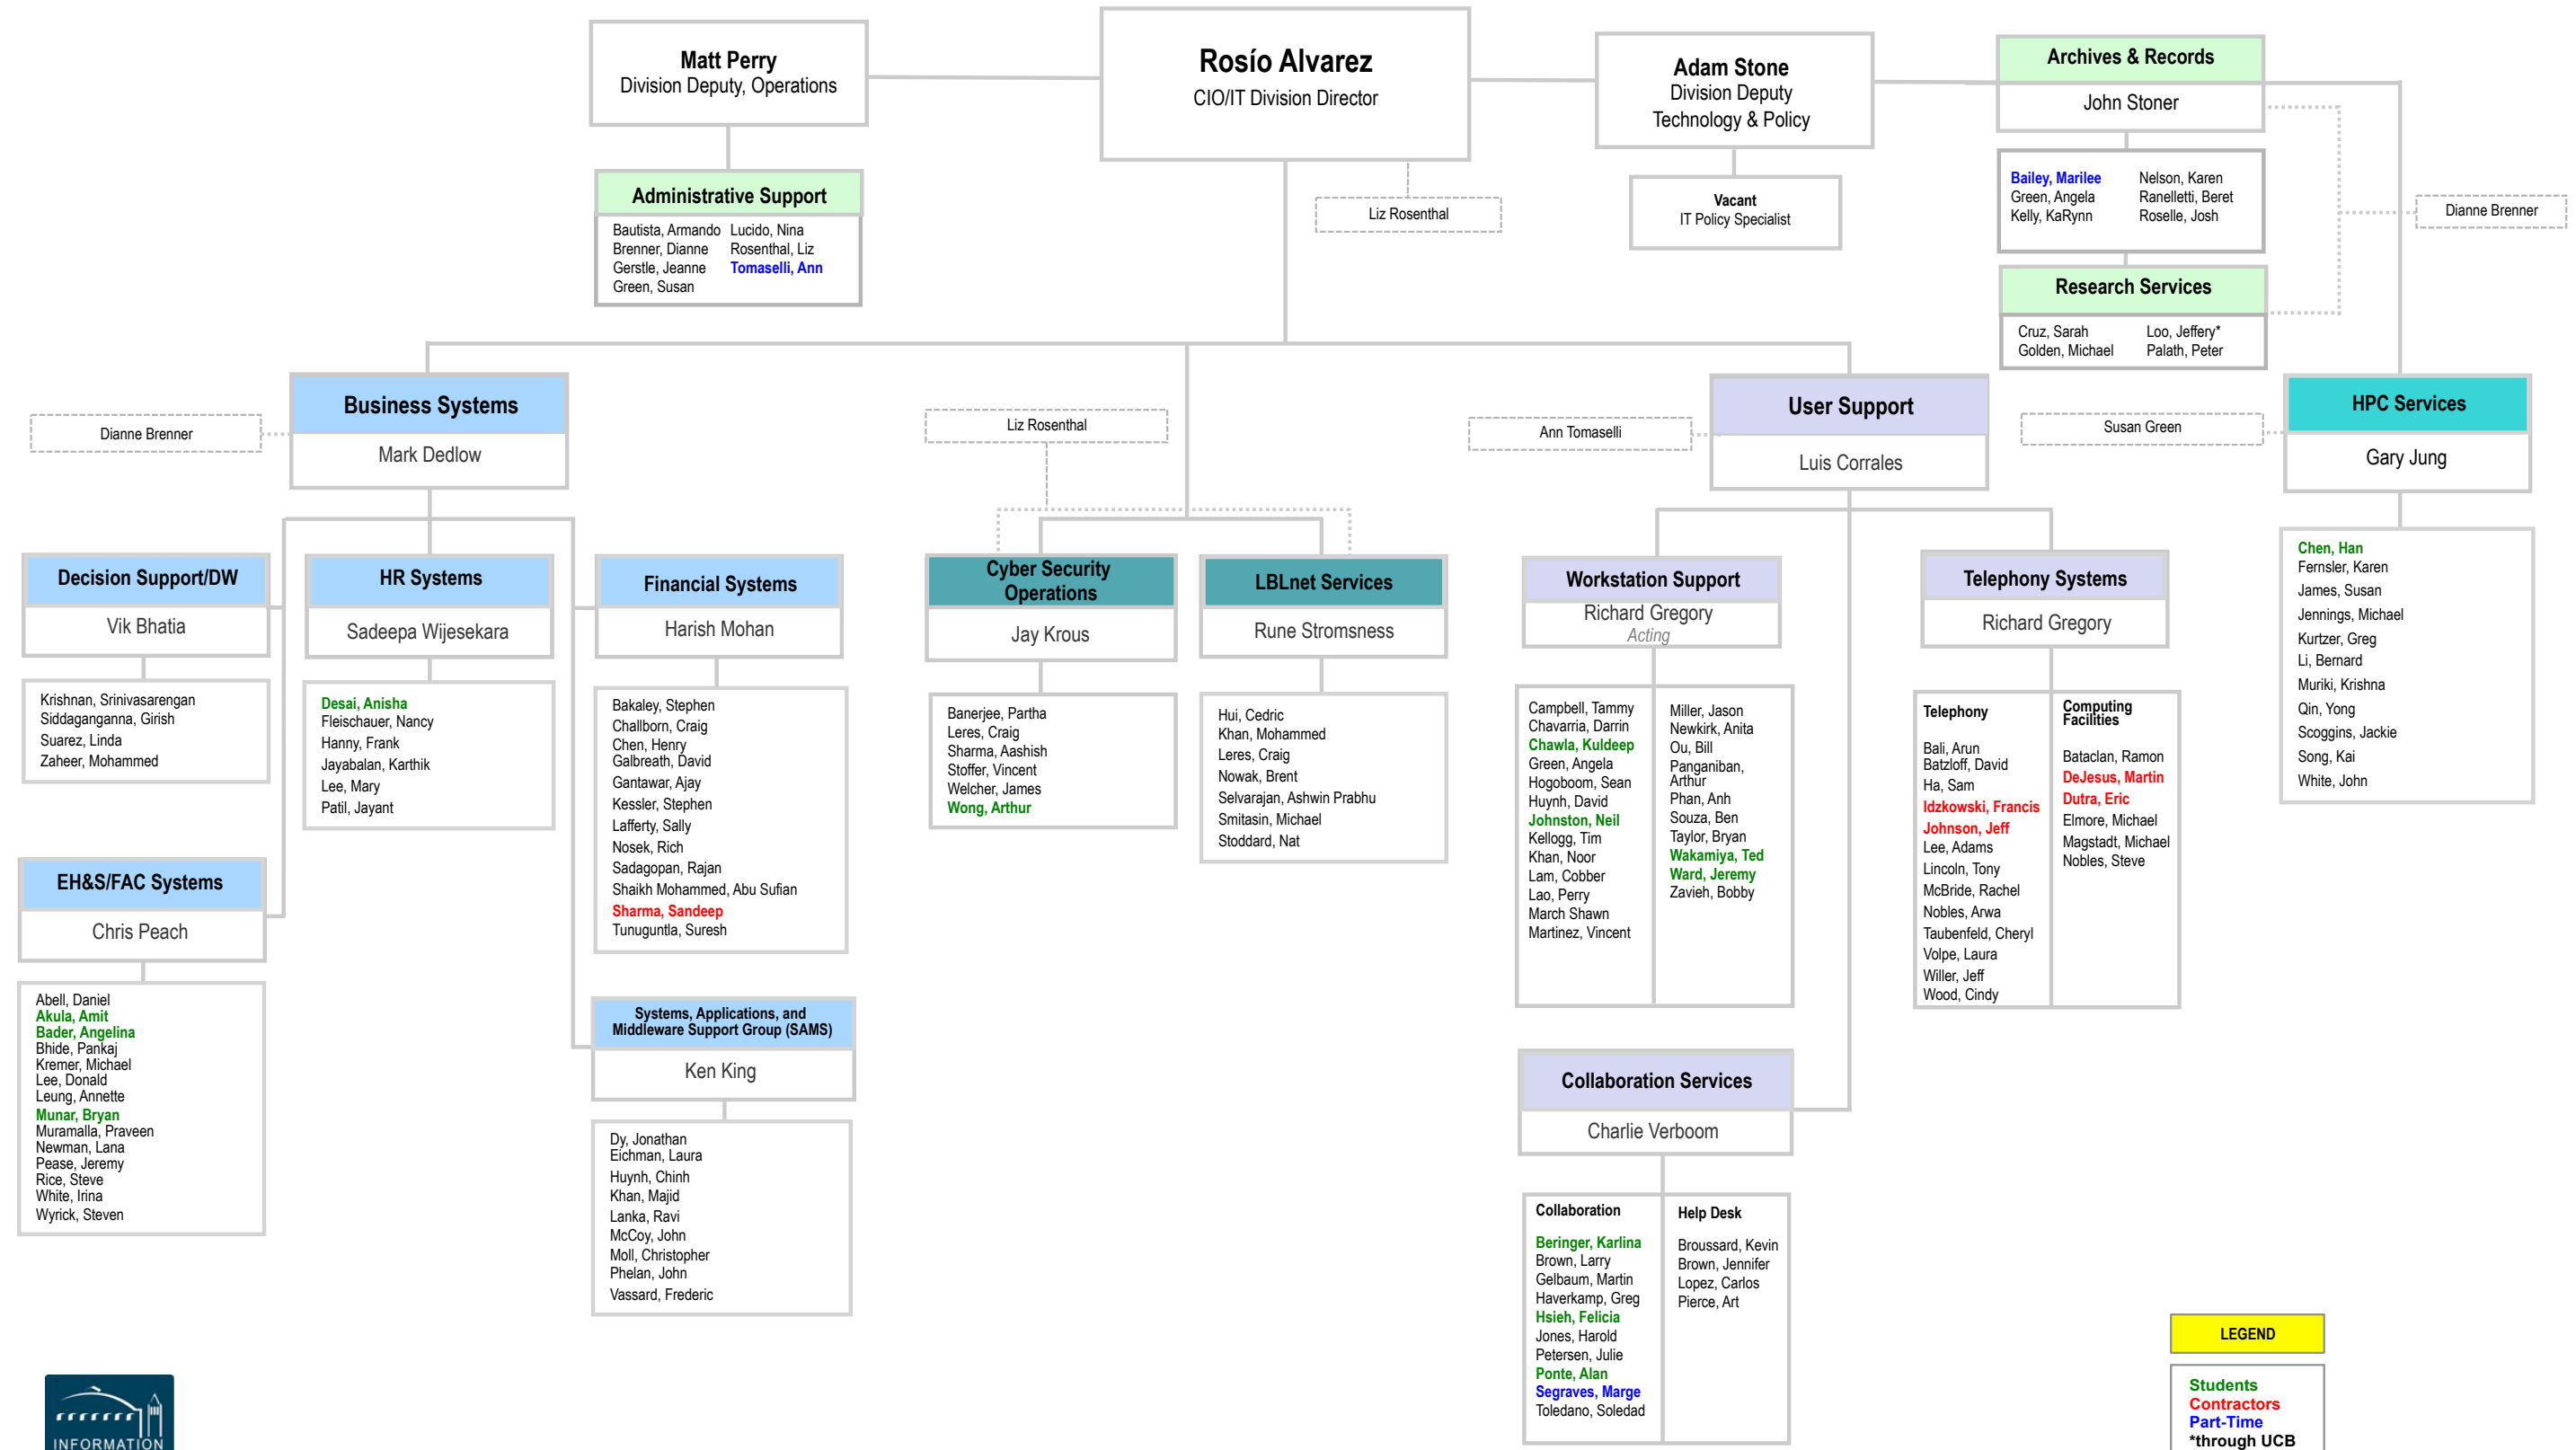

Lawrence Berkeley National Laboratory IT Division

LEGEND

● Students
● Contractors
● Part-Time
 *through UCB