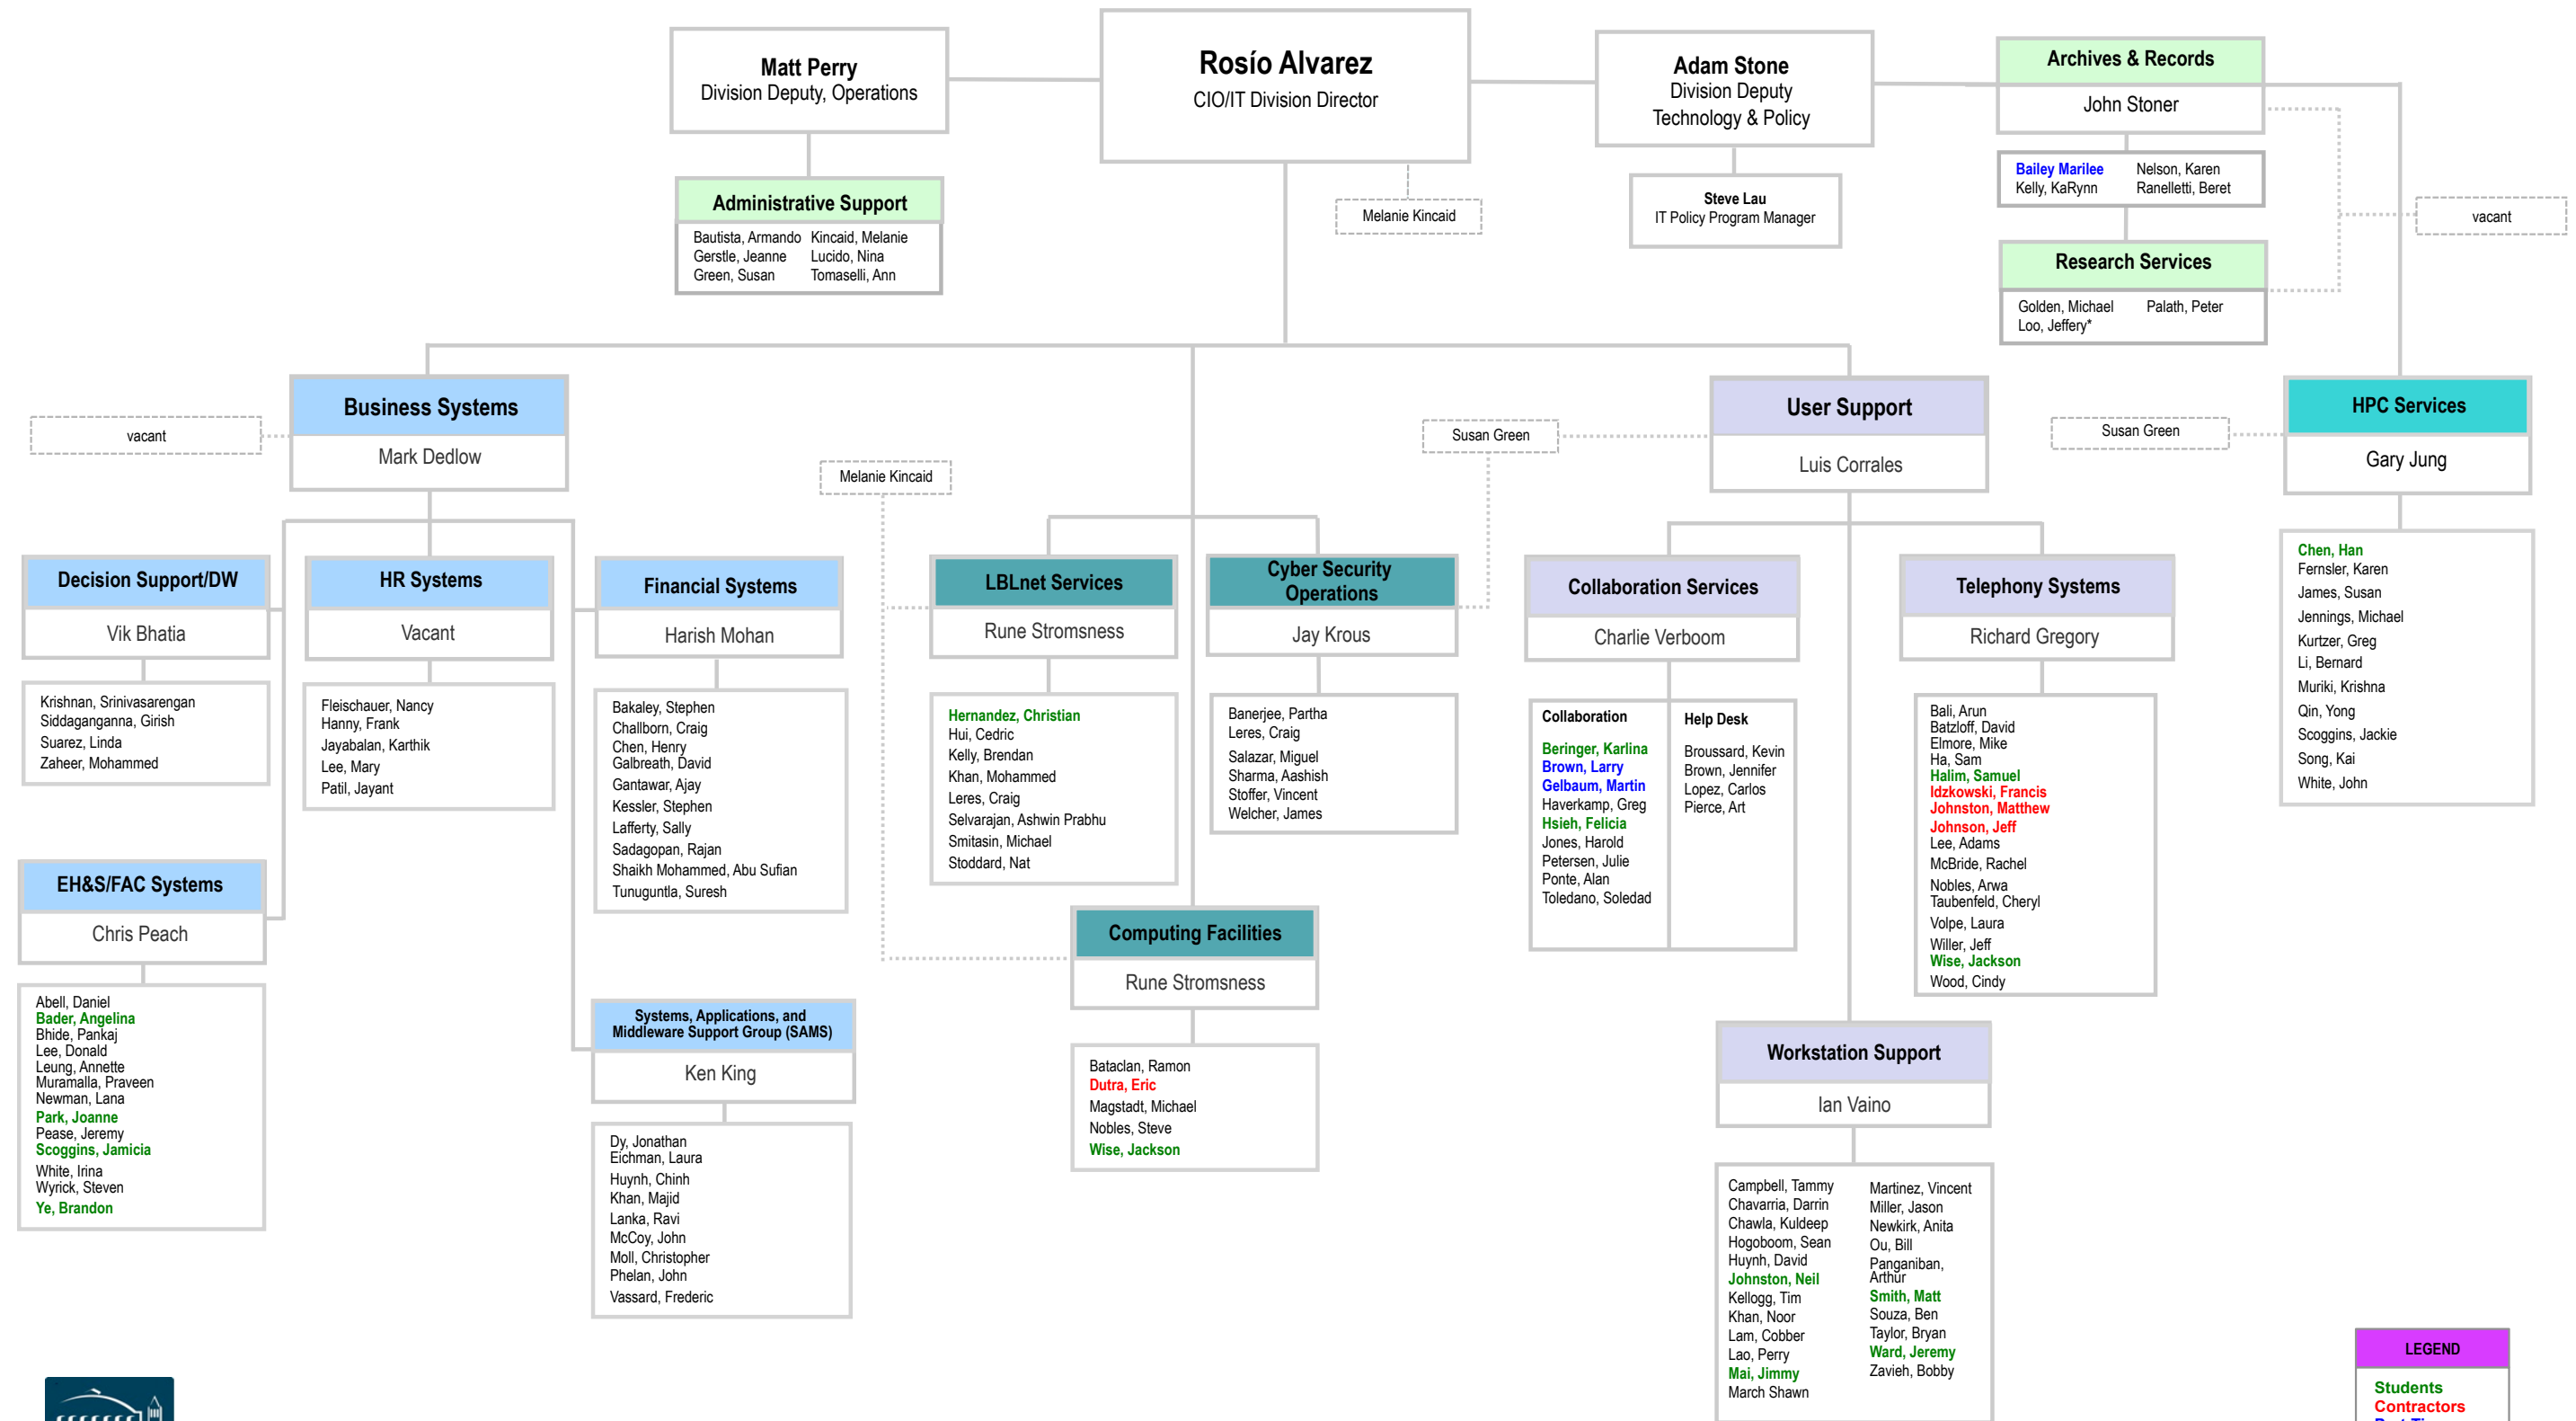

Lawrence Berkeley National Laboratory IT Division

LEGEND

- Students
- Contractors
- Part-Time
- *through UCB