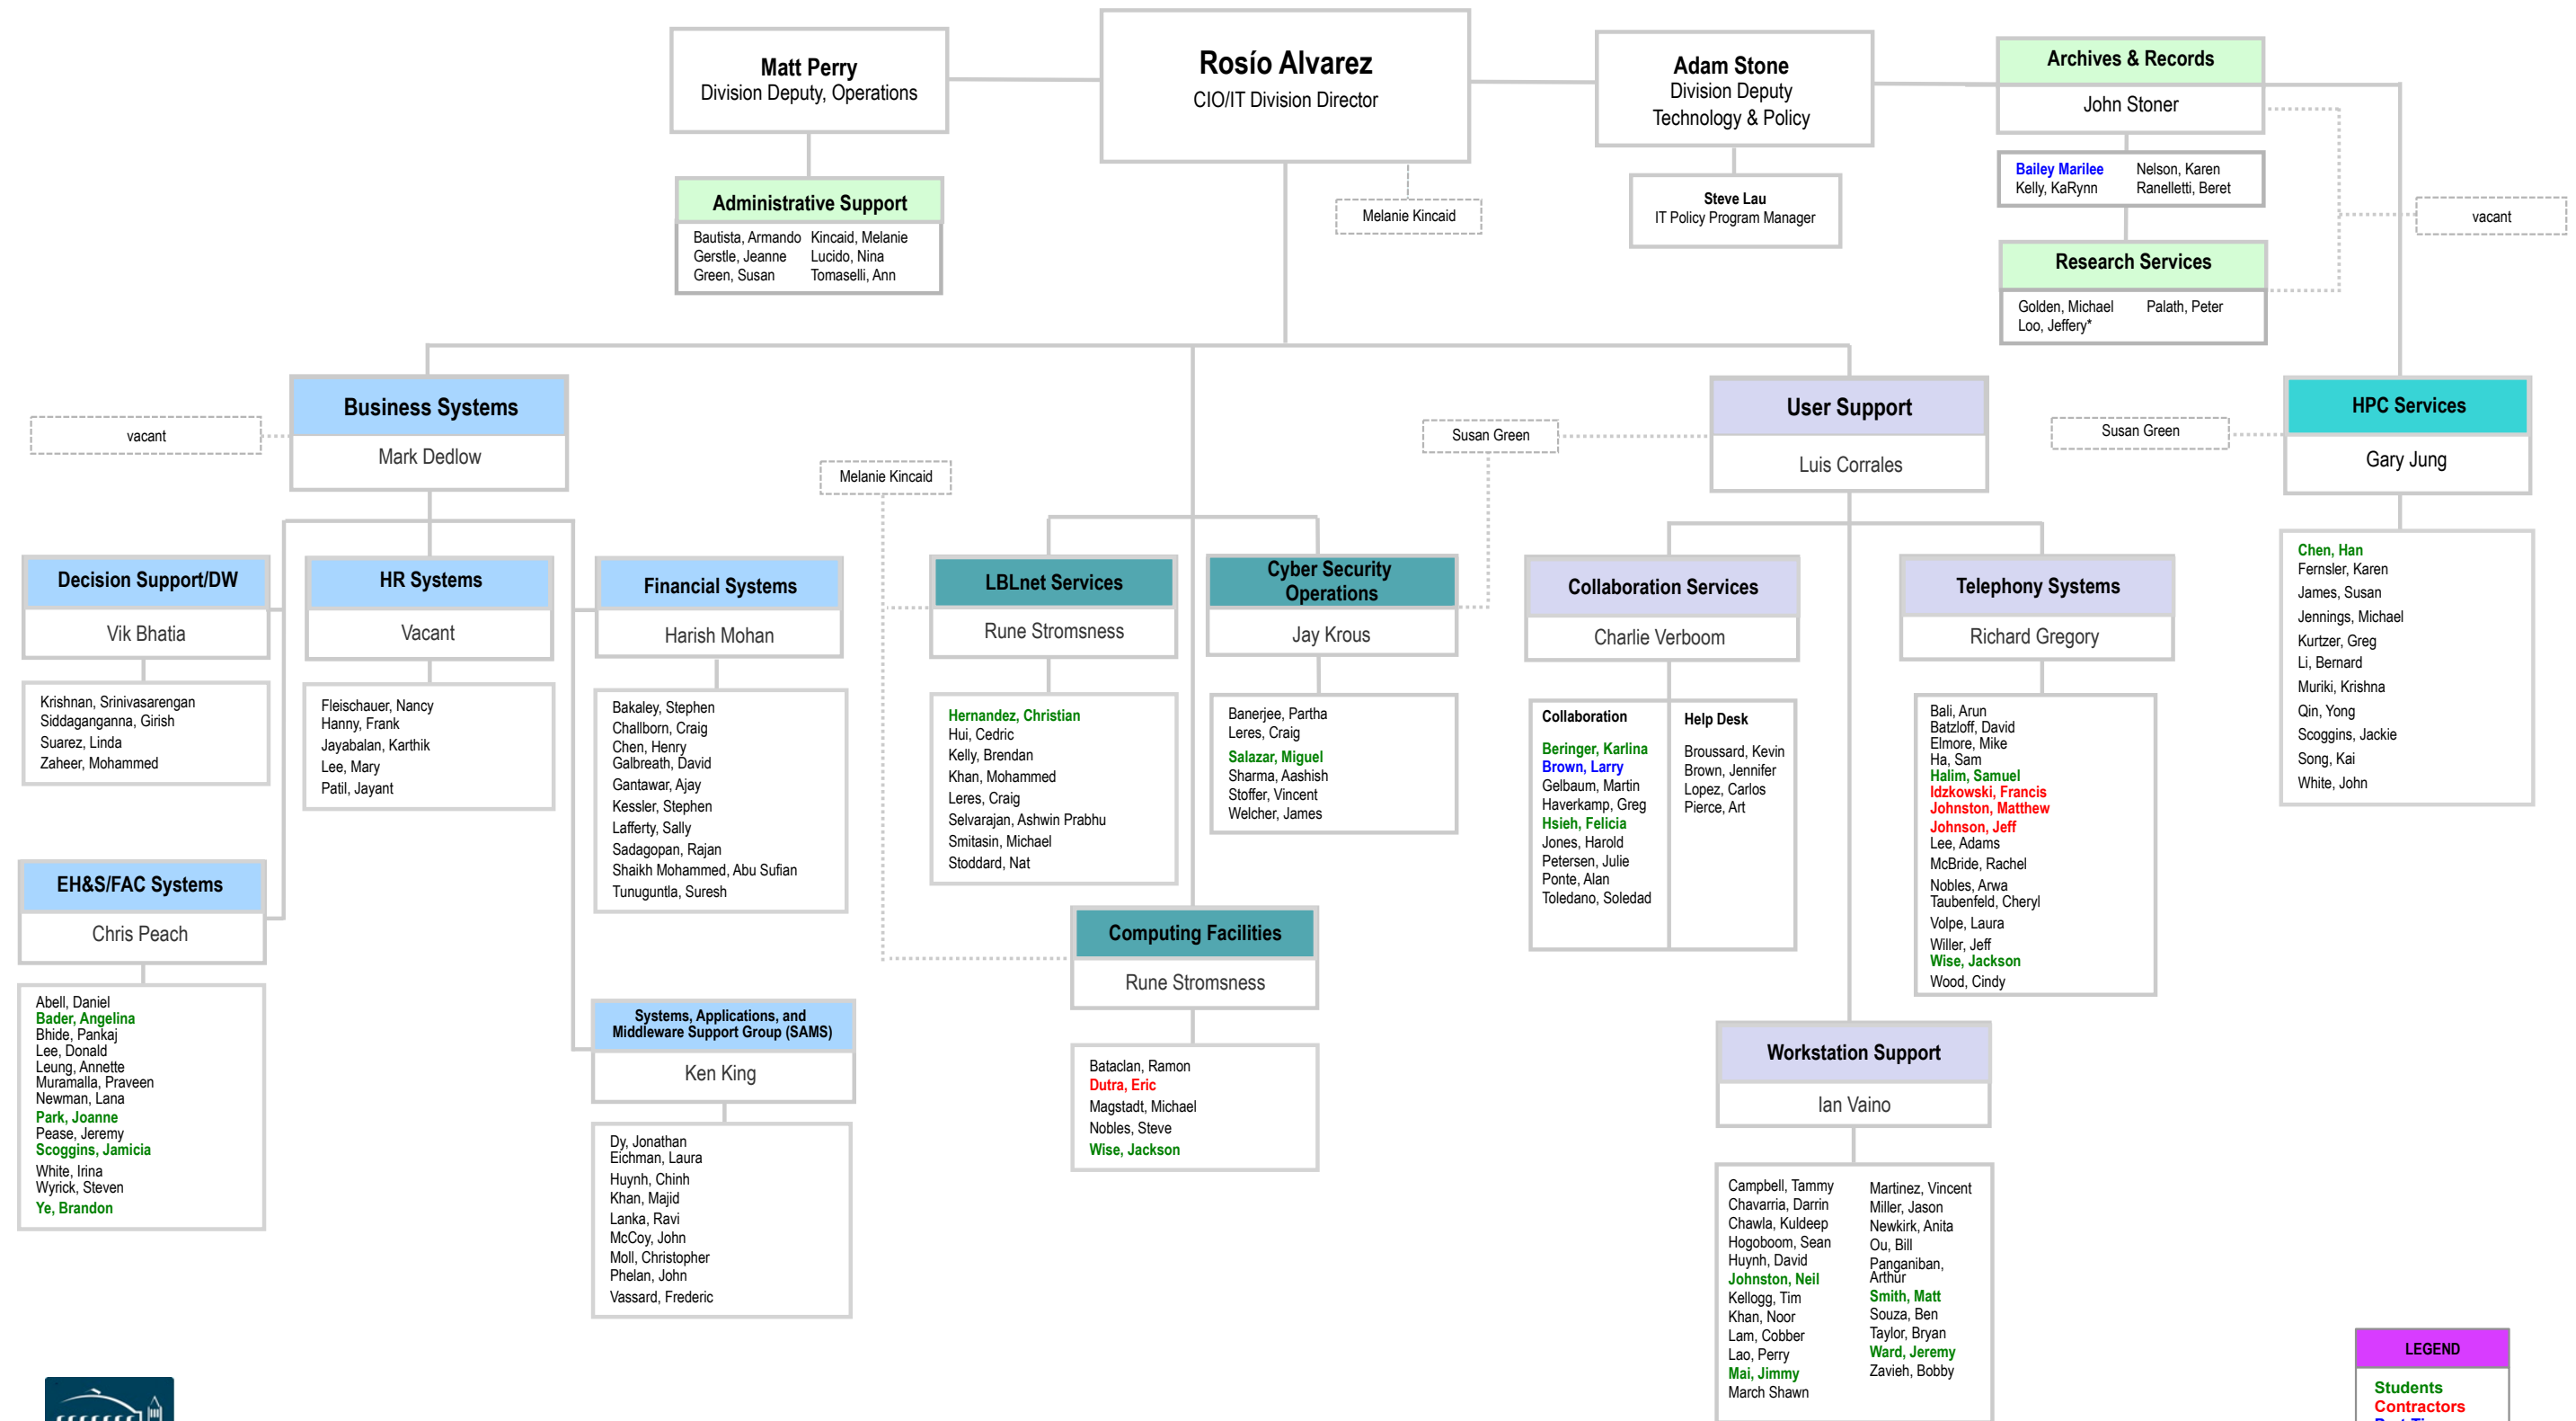

# Lawrence Berkeley National Laboratory IT Division

**LEGEND**  
 Students  
 Contractors  
 Part-Time  
 \*through UCB