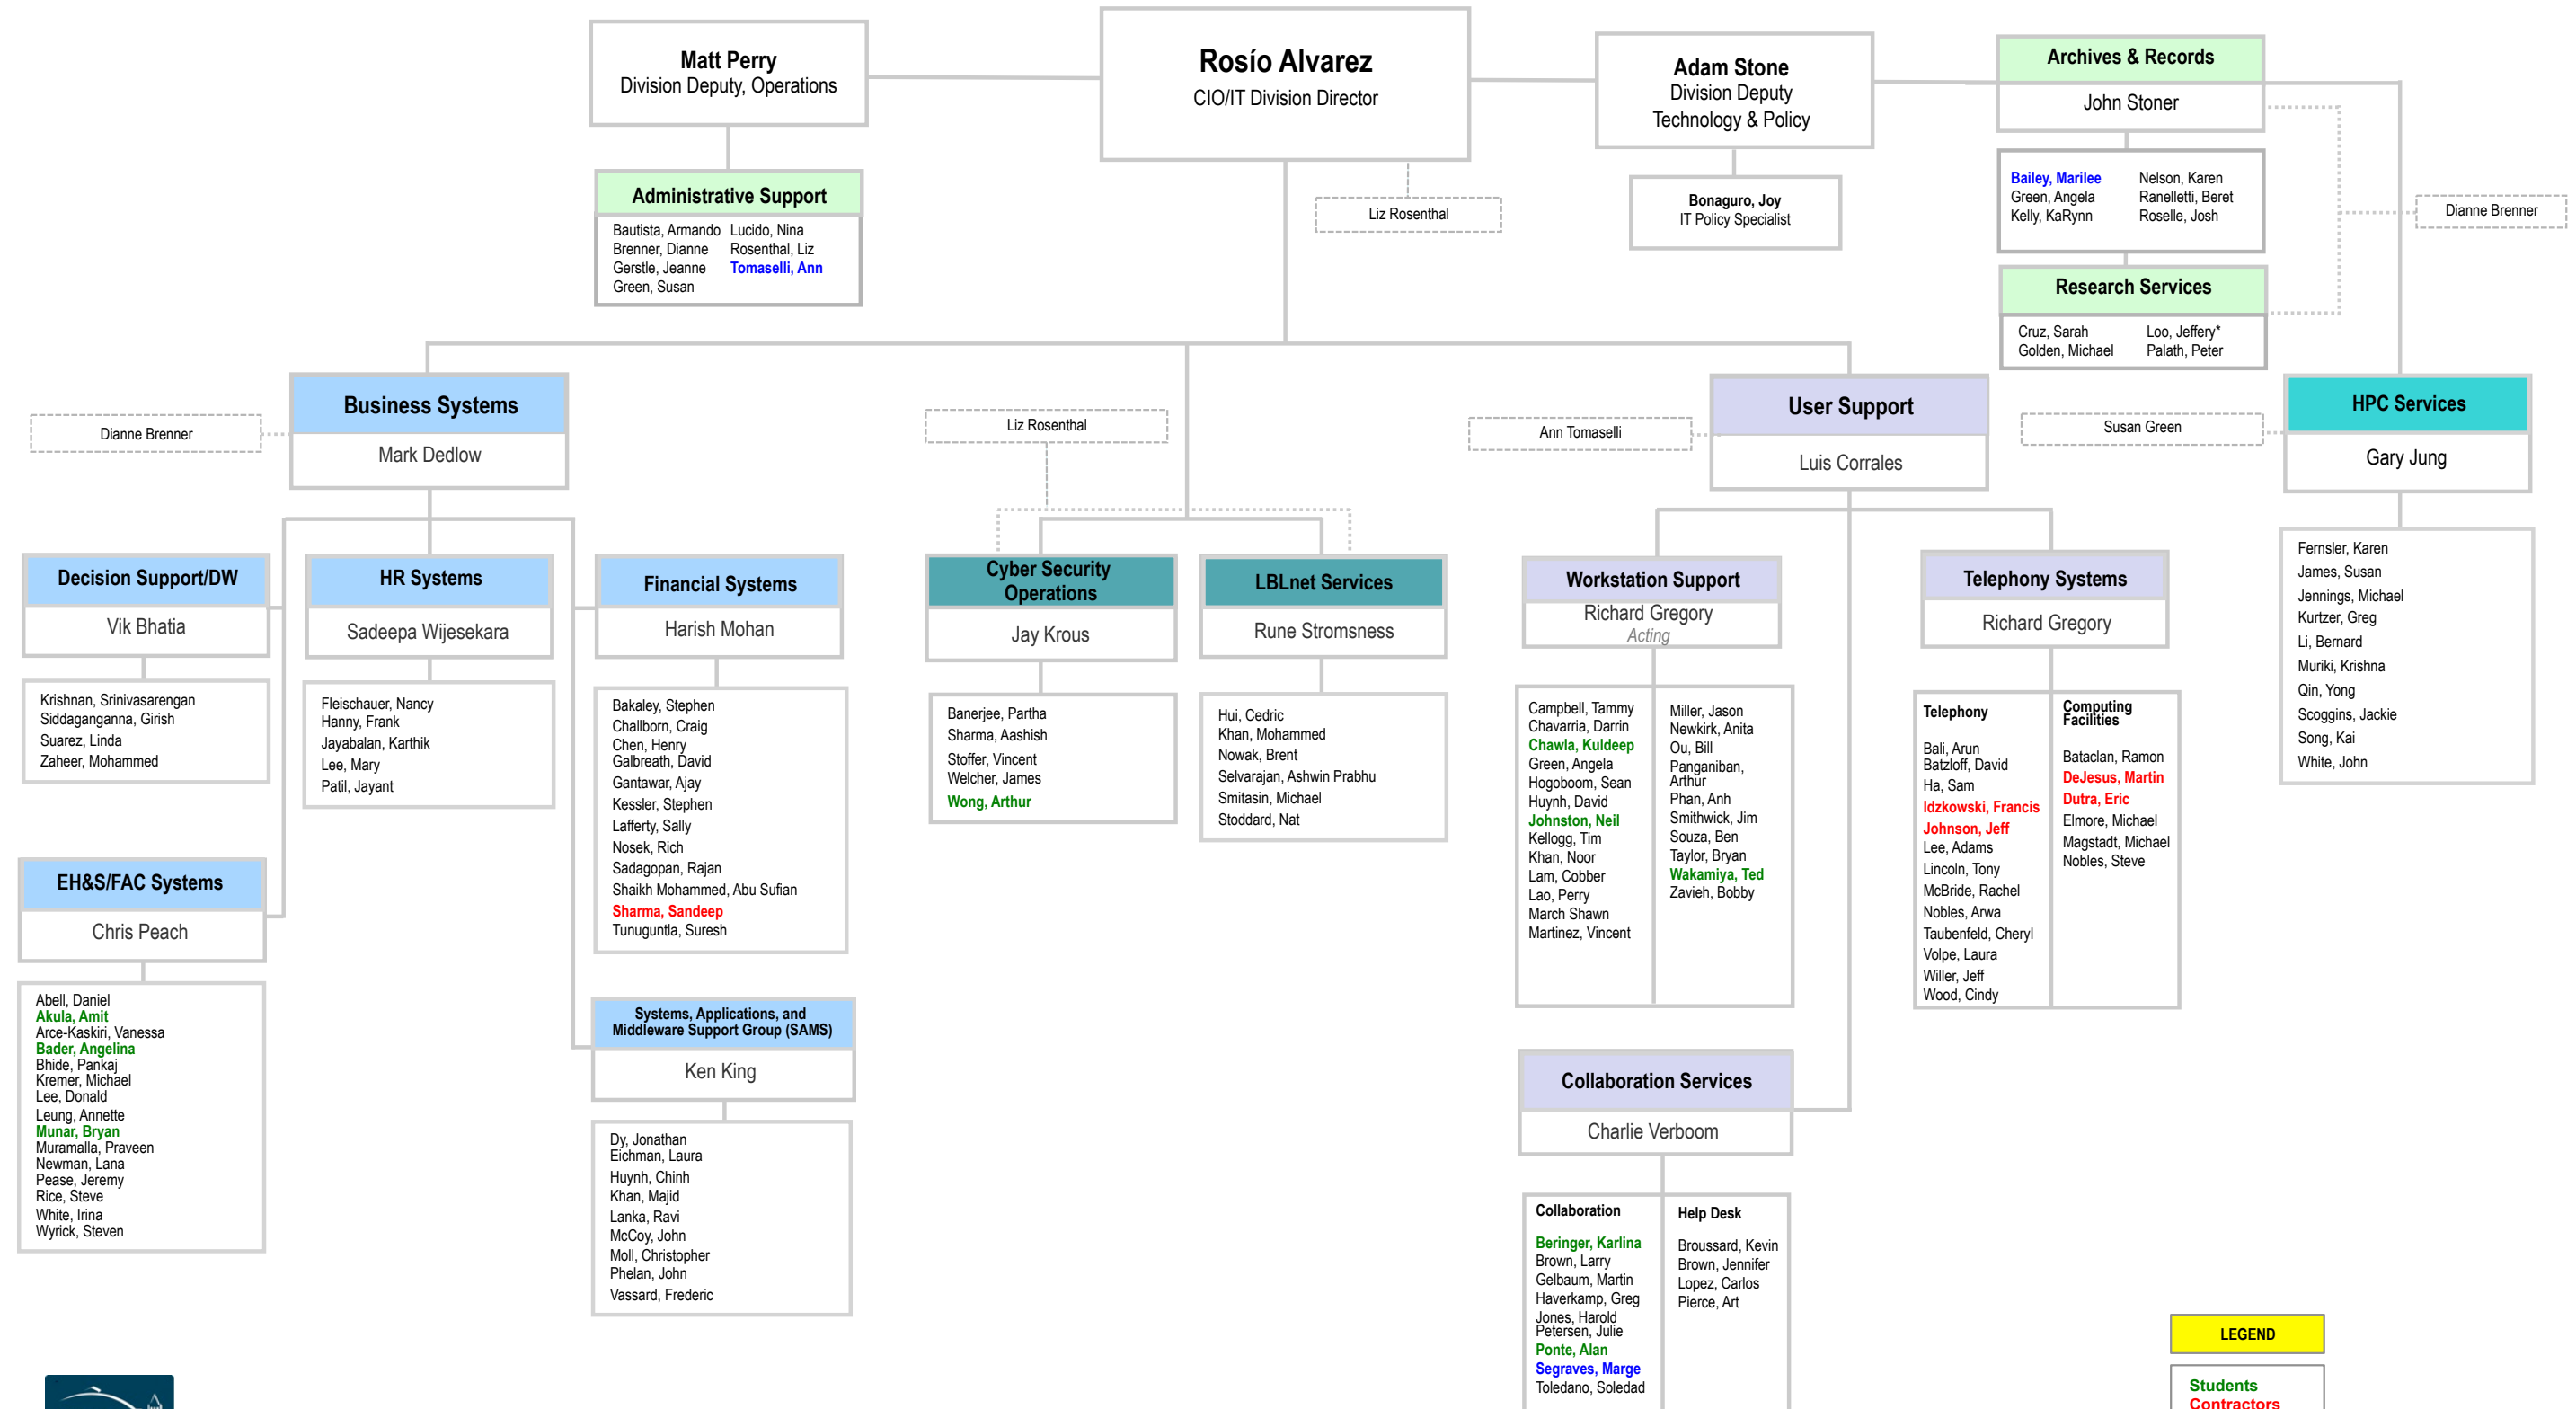

# Lawrence Berkeley National Laboratory IT Division

**LEGEND**

Students  
Contractors  
Part-Time  
\*through UCB