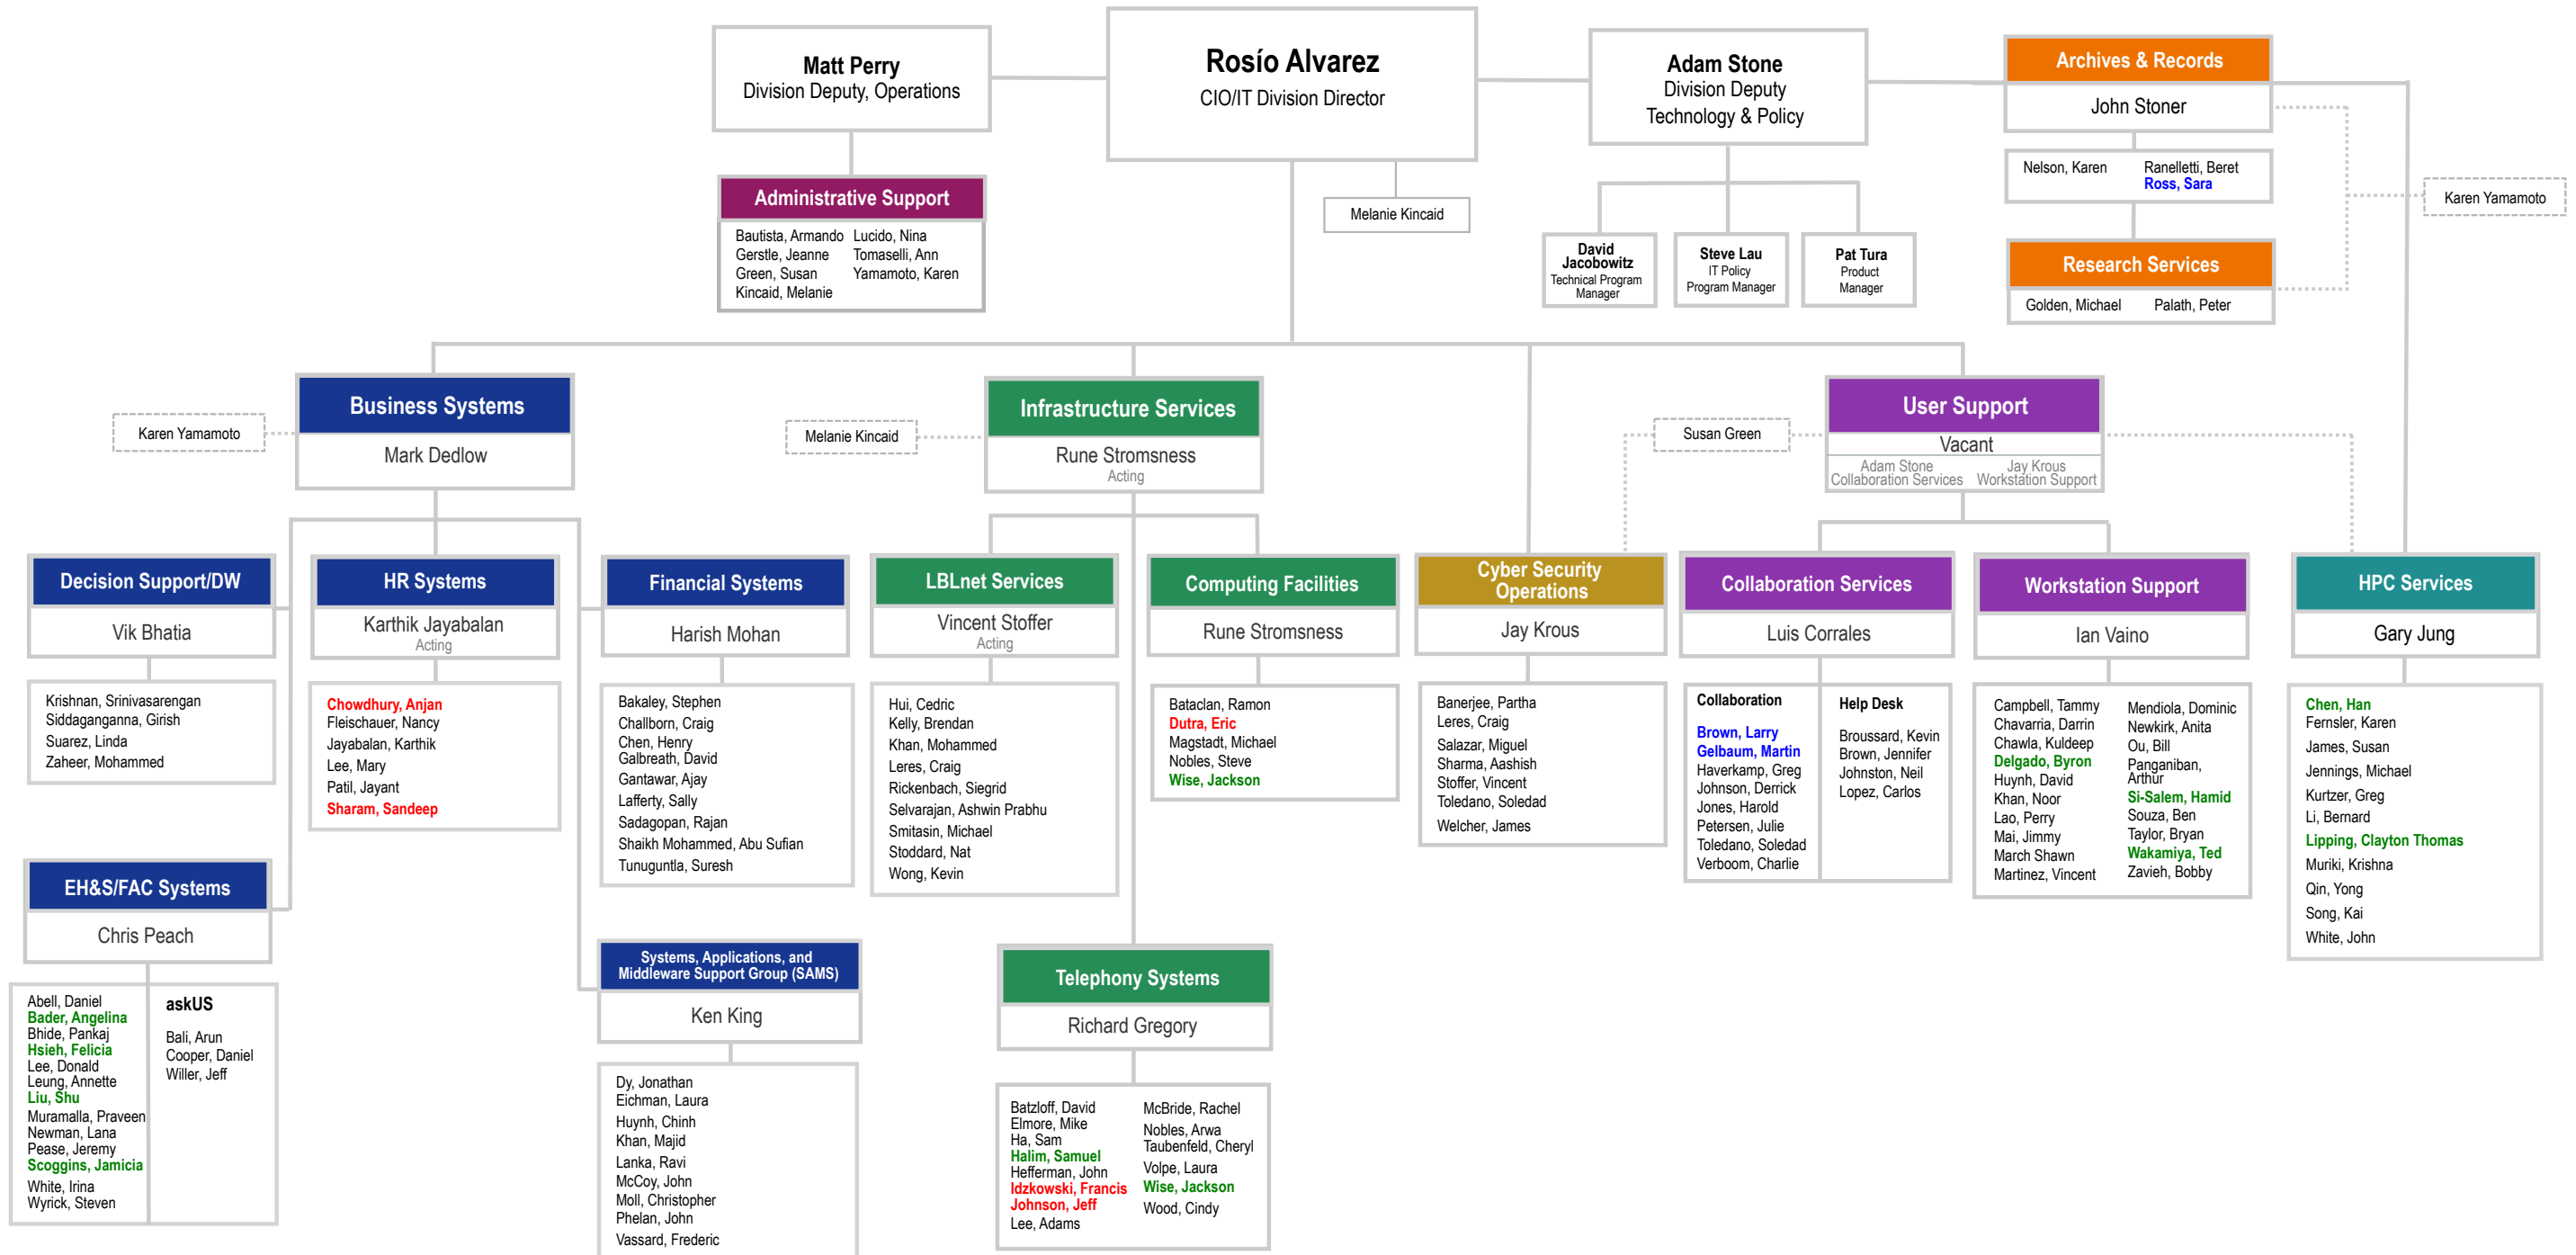

Lawrence Berkeley National Laboratory IT Division

LEGEND

- Students
- Contractors
- Part-Time
- *through UCB