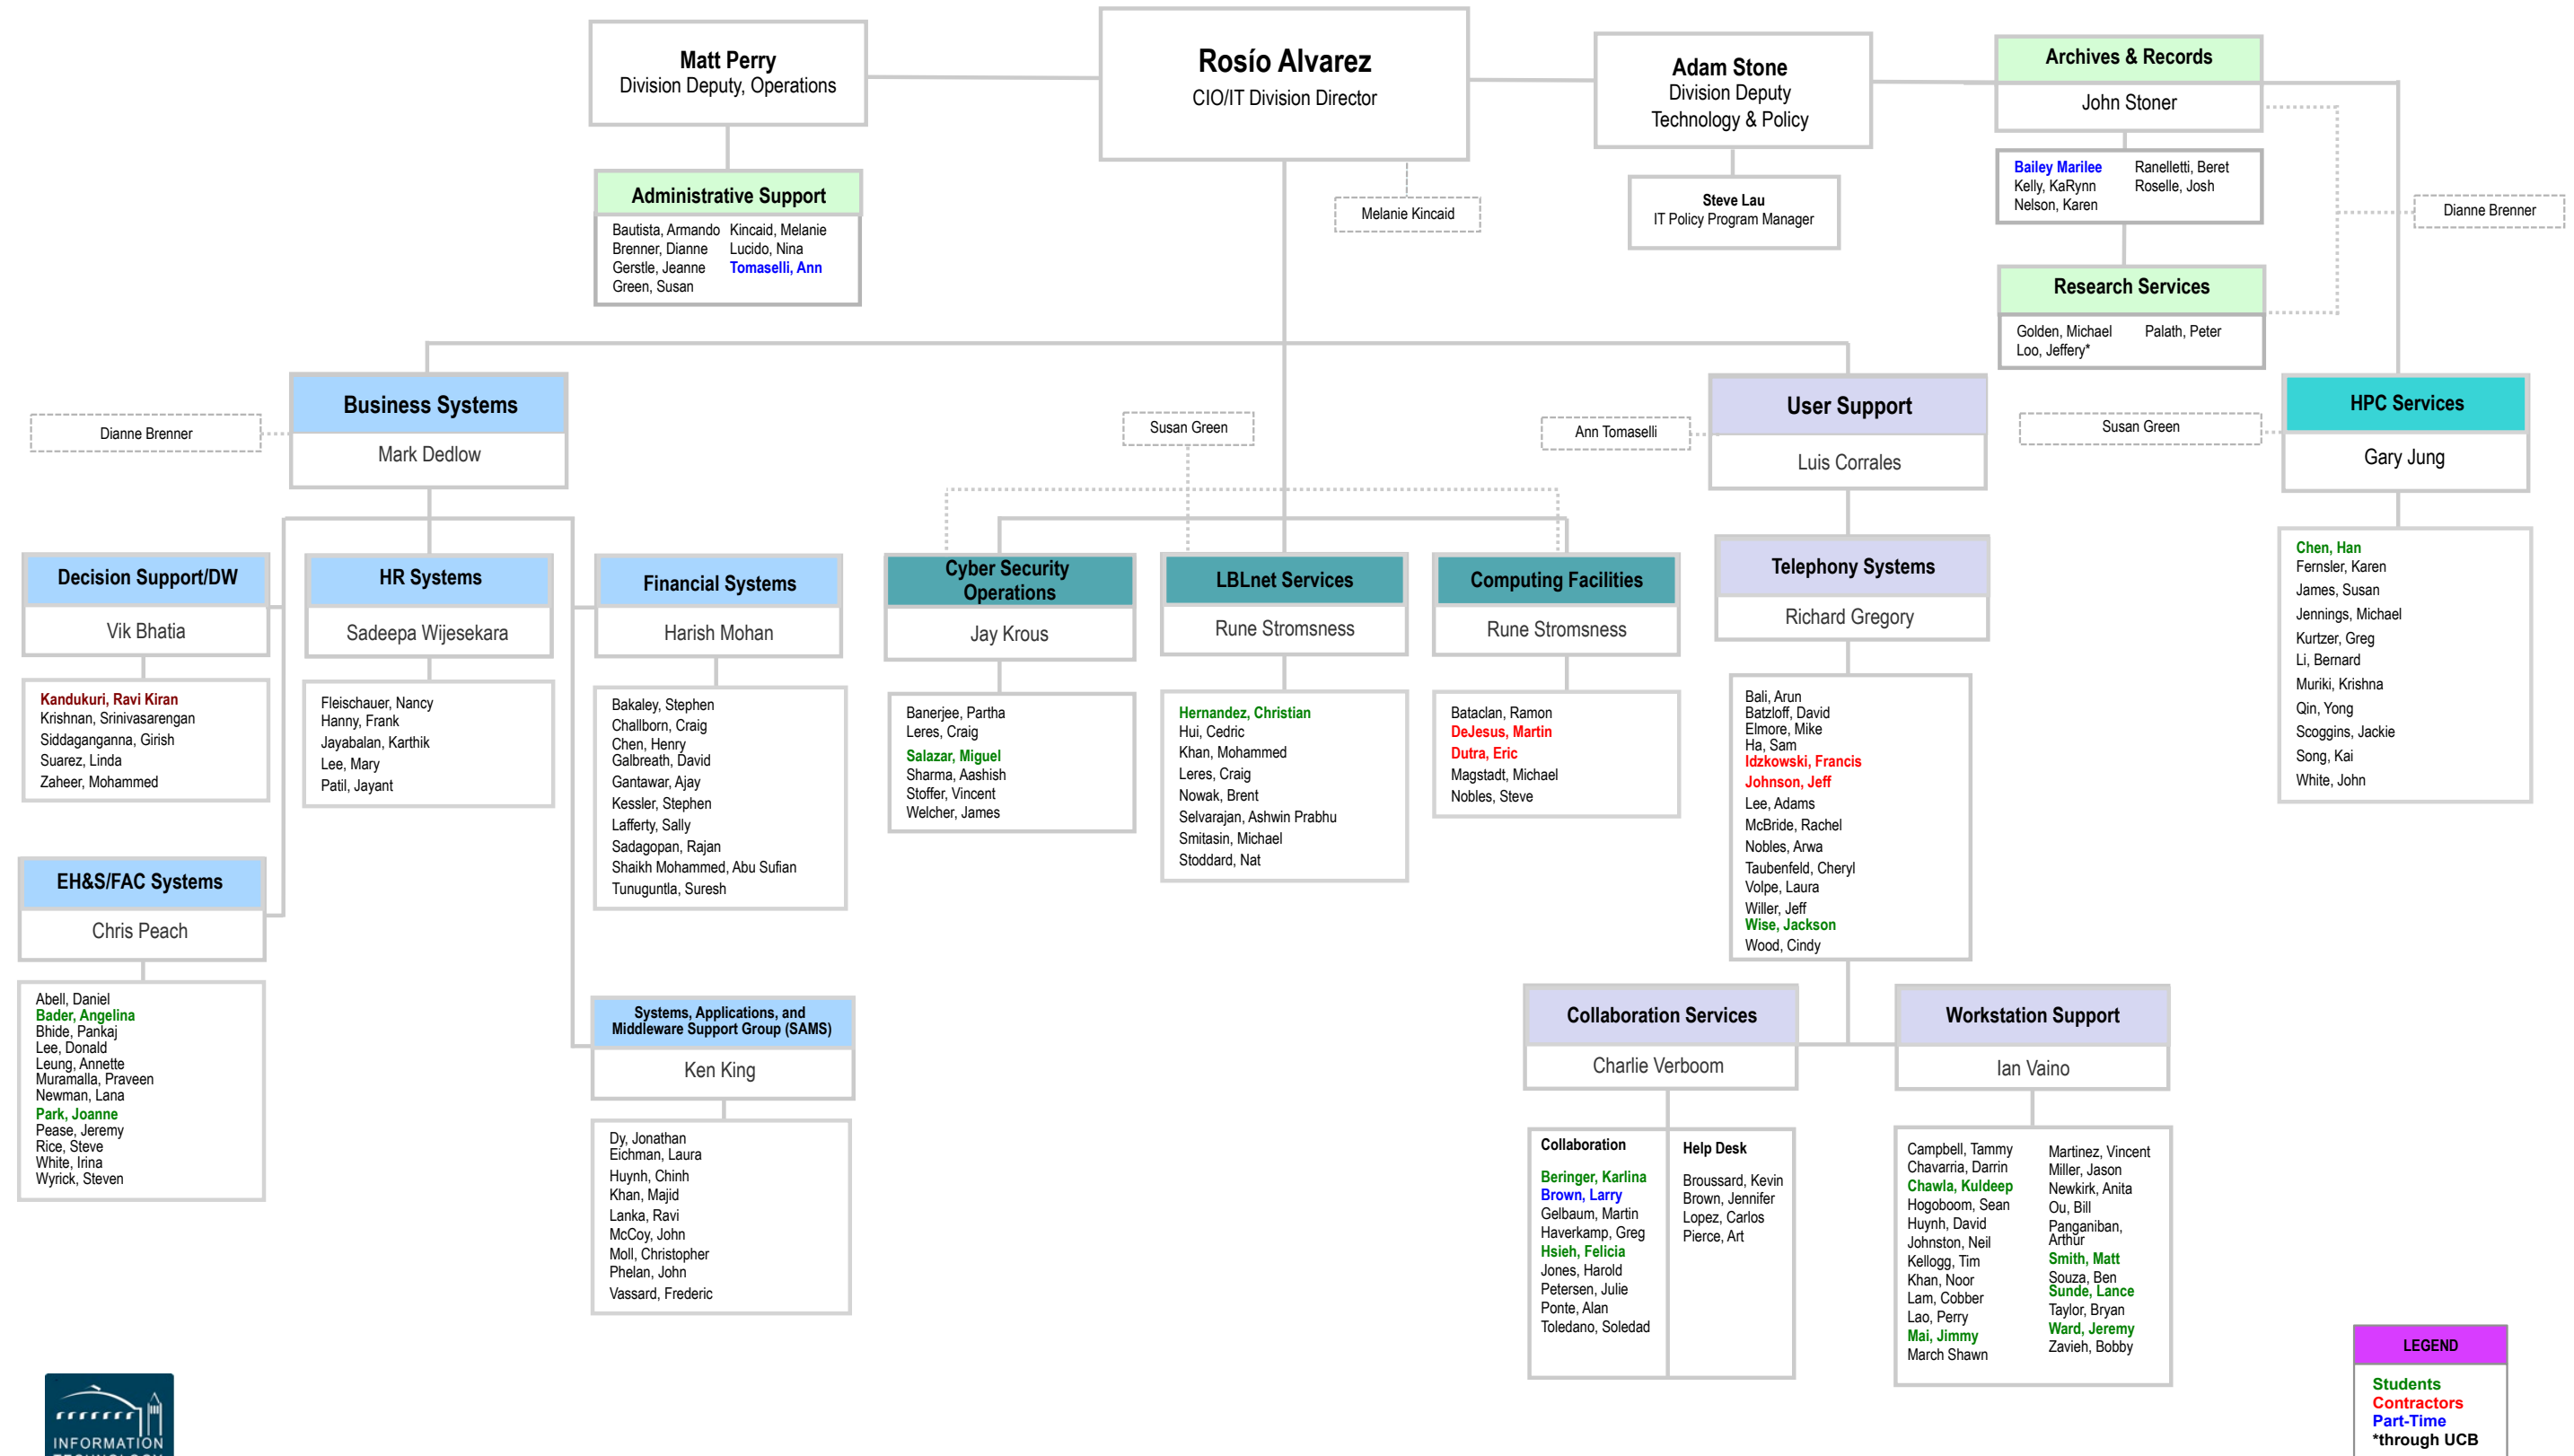

Lawrence Berkeley National Laboratory IT Division

LEGEND

- Students
- Contractors
- Part-Time
- *through UCB