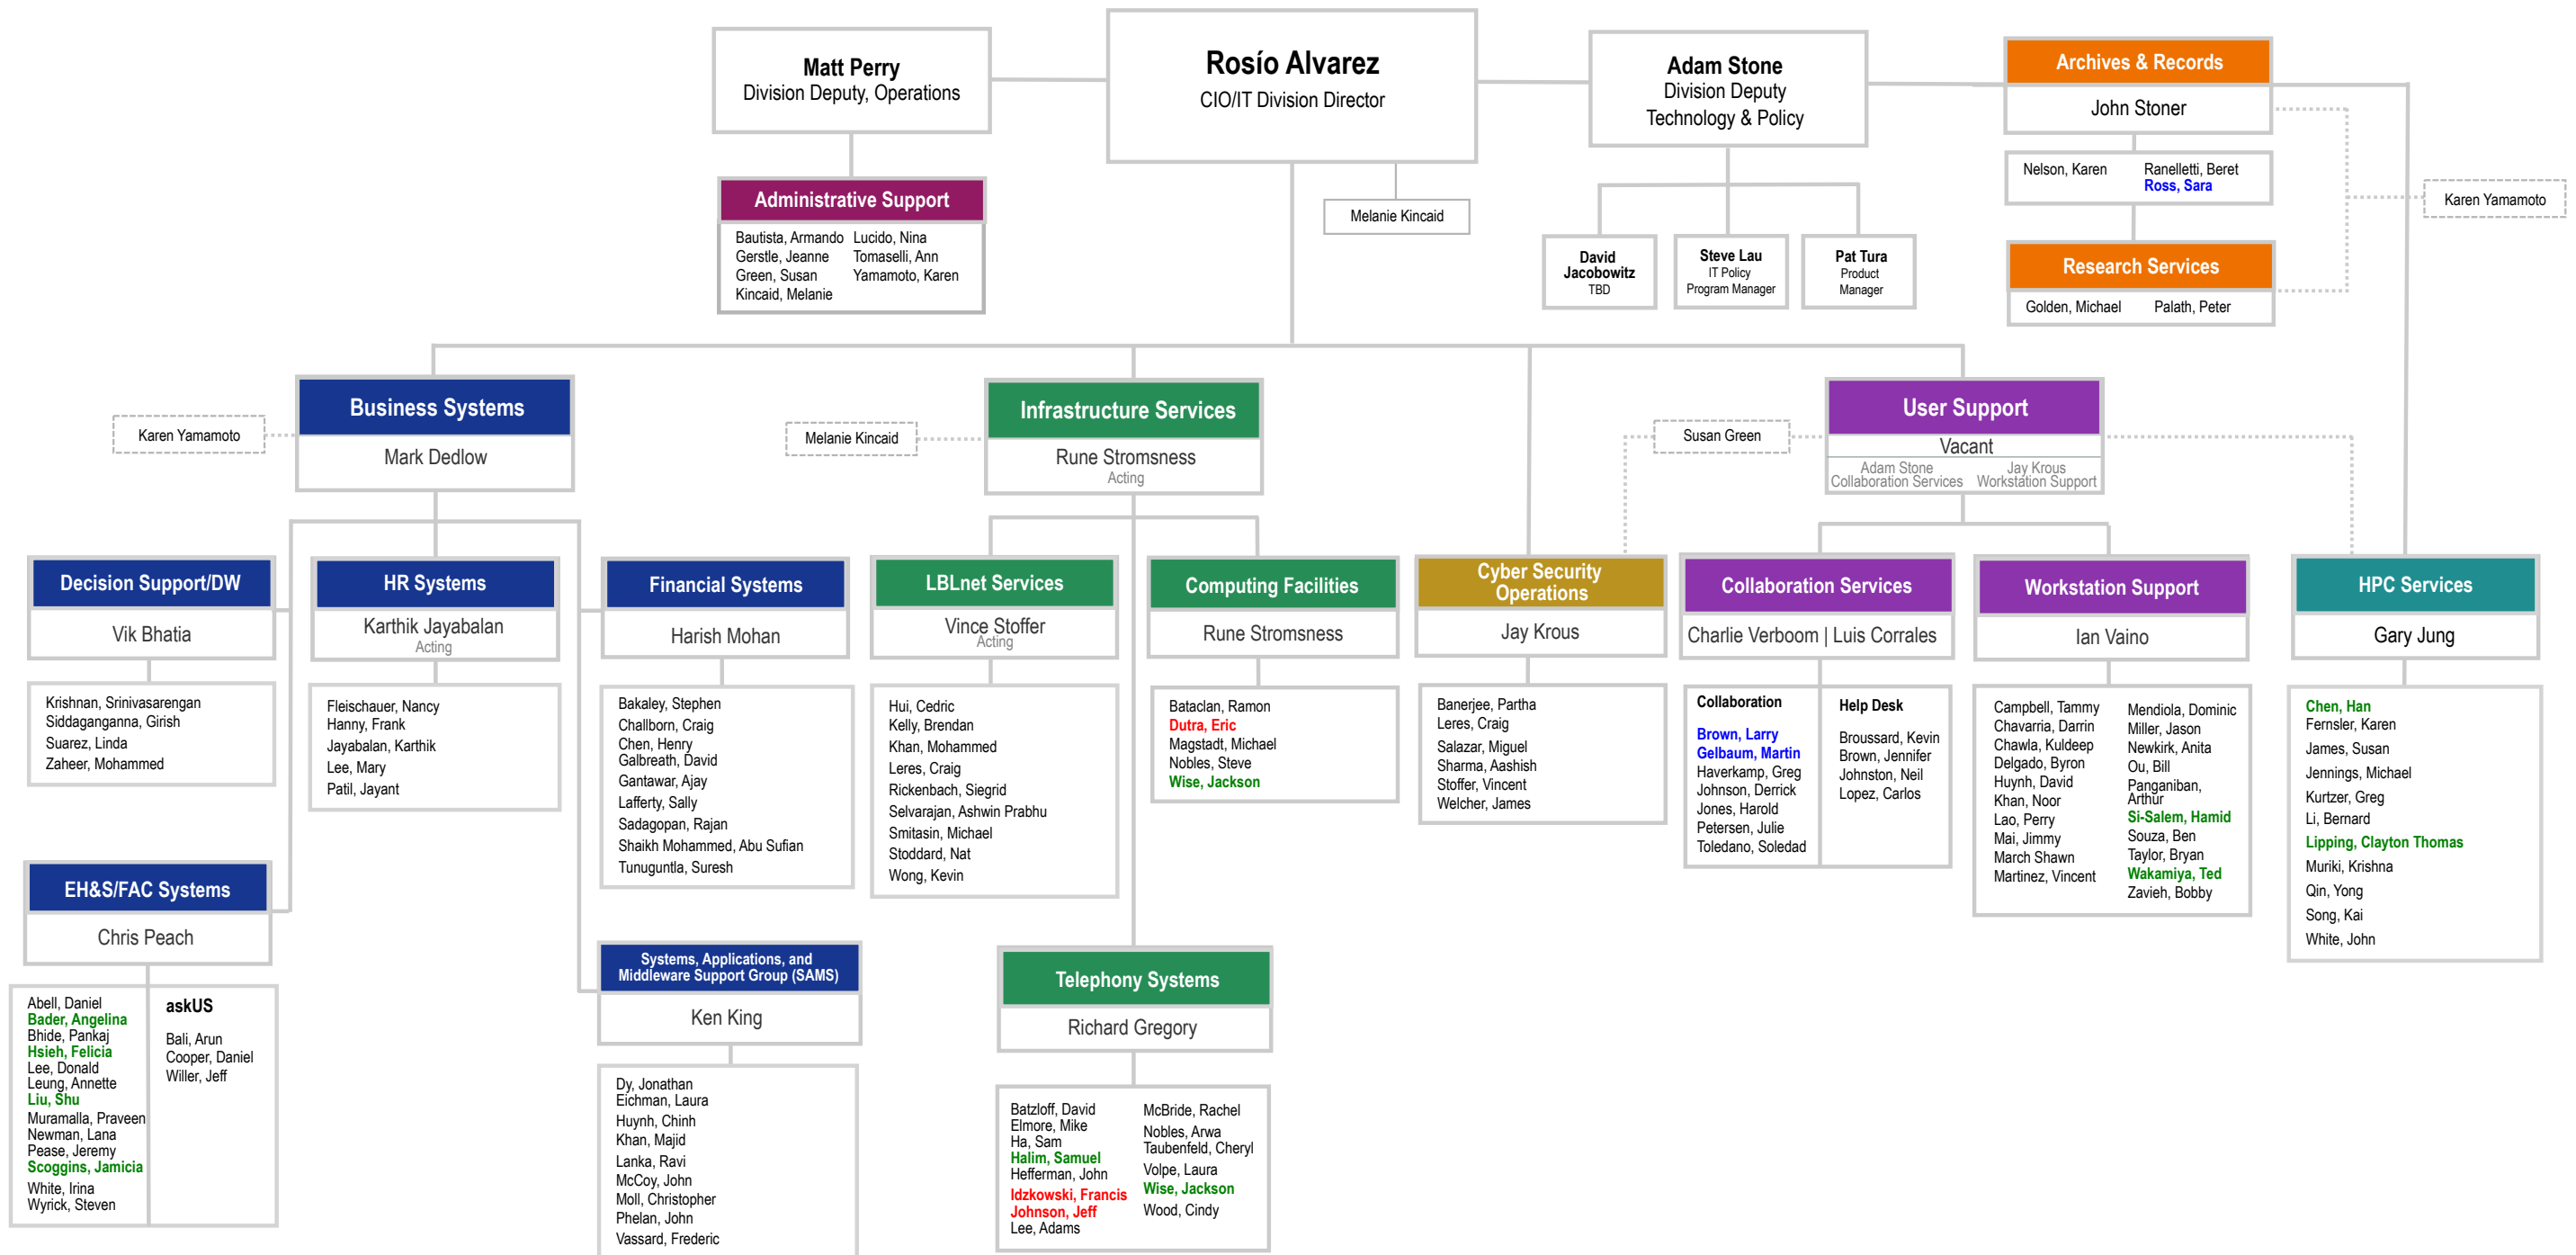

# Lawrence Berkeley National Laboratory IT Division

**LEGEND**

- Students
- Contractors
- Part-Time
- \*through UCB