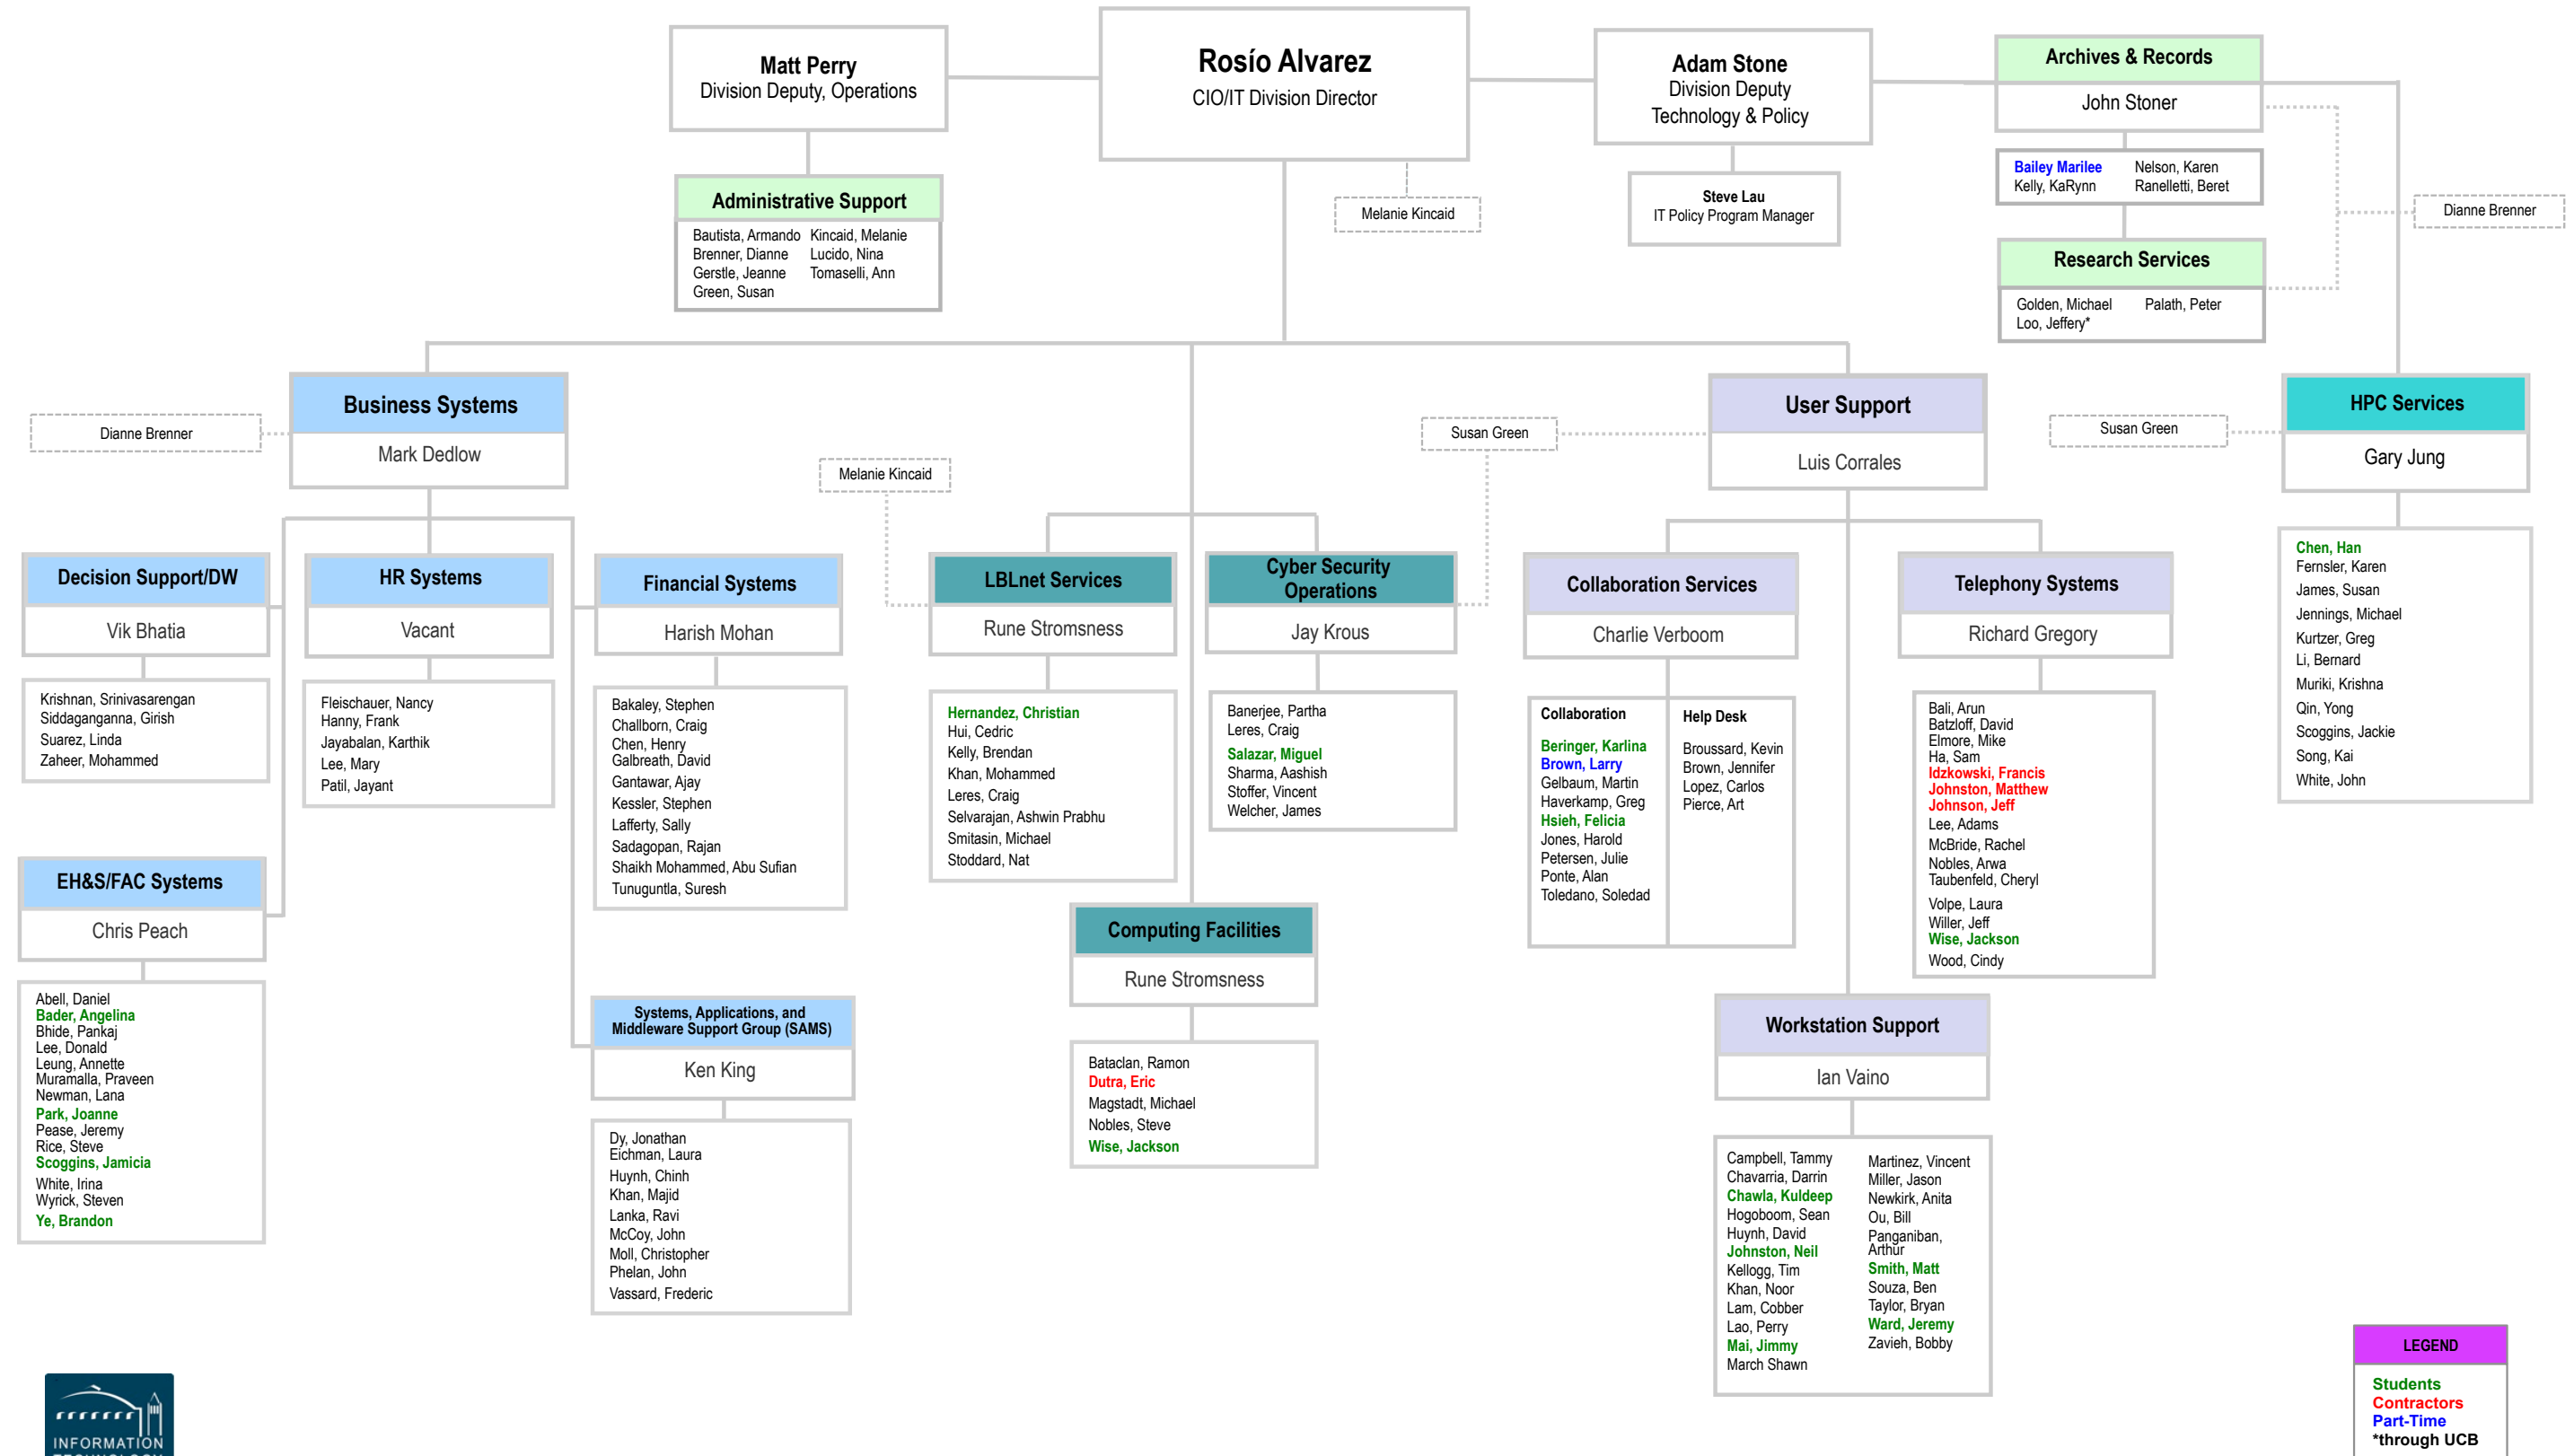

Lawrence Berkeley National Laboratory IT Division

LEGEND

Students
Contractors
Part-Time
*through UCB