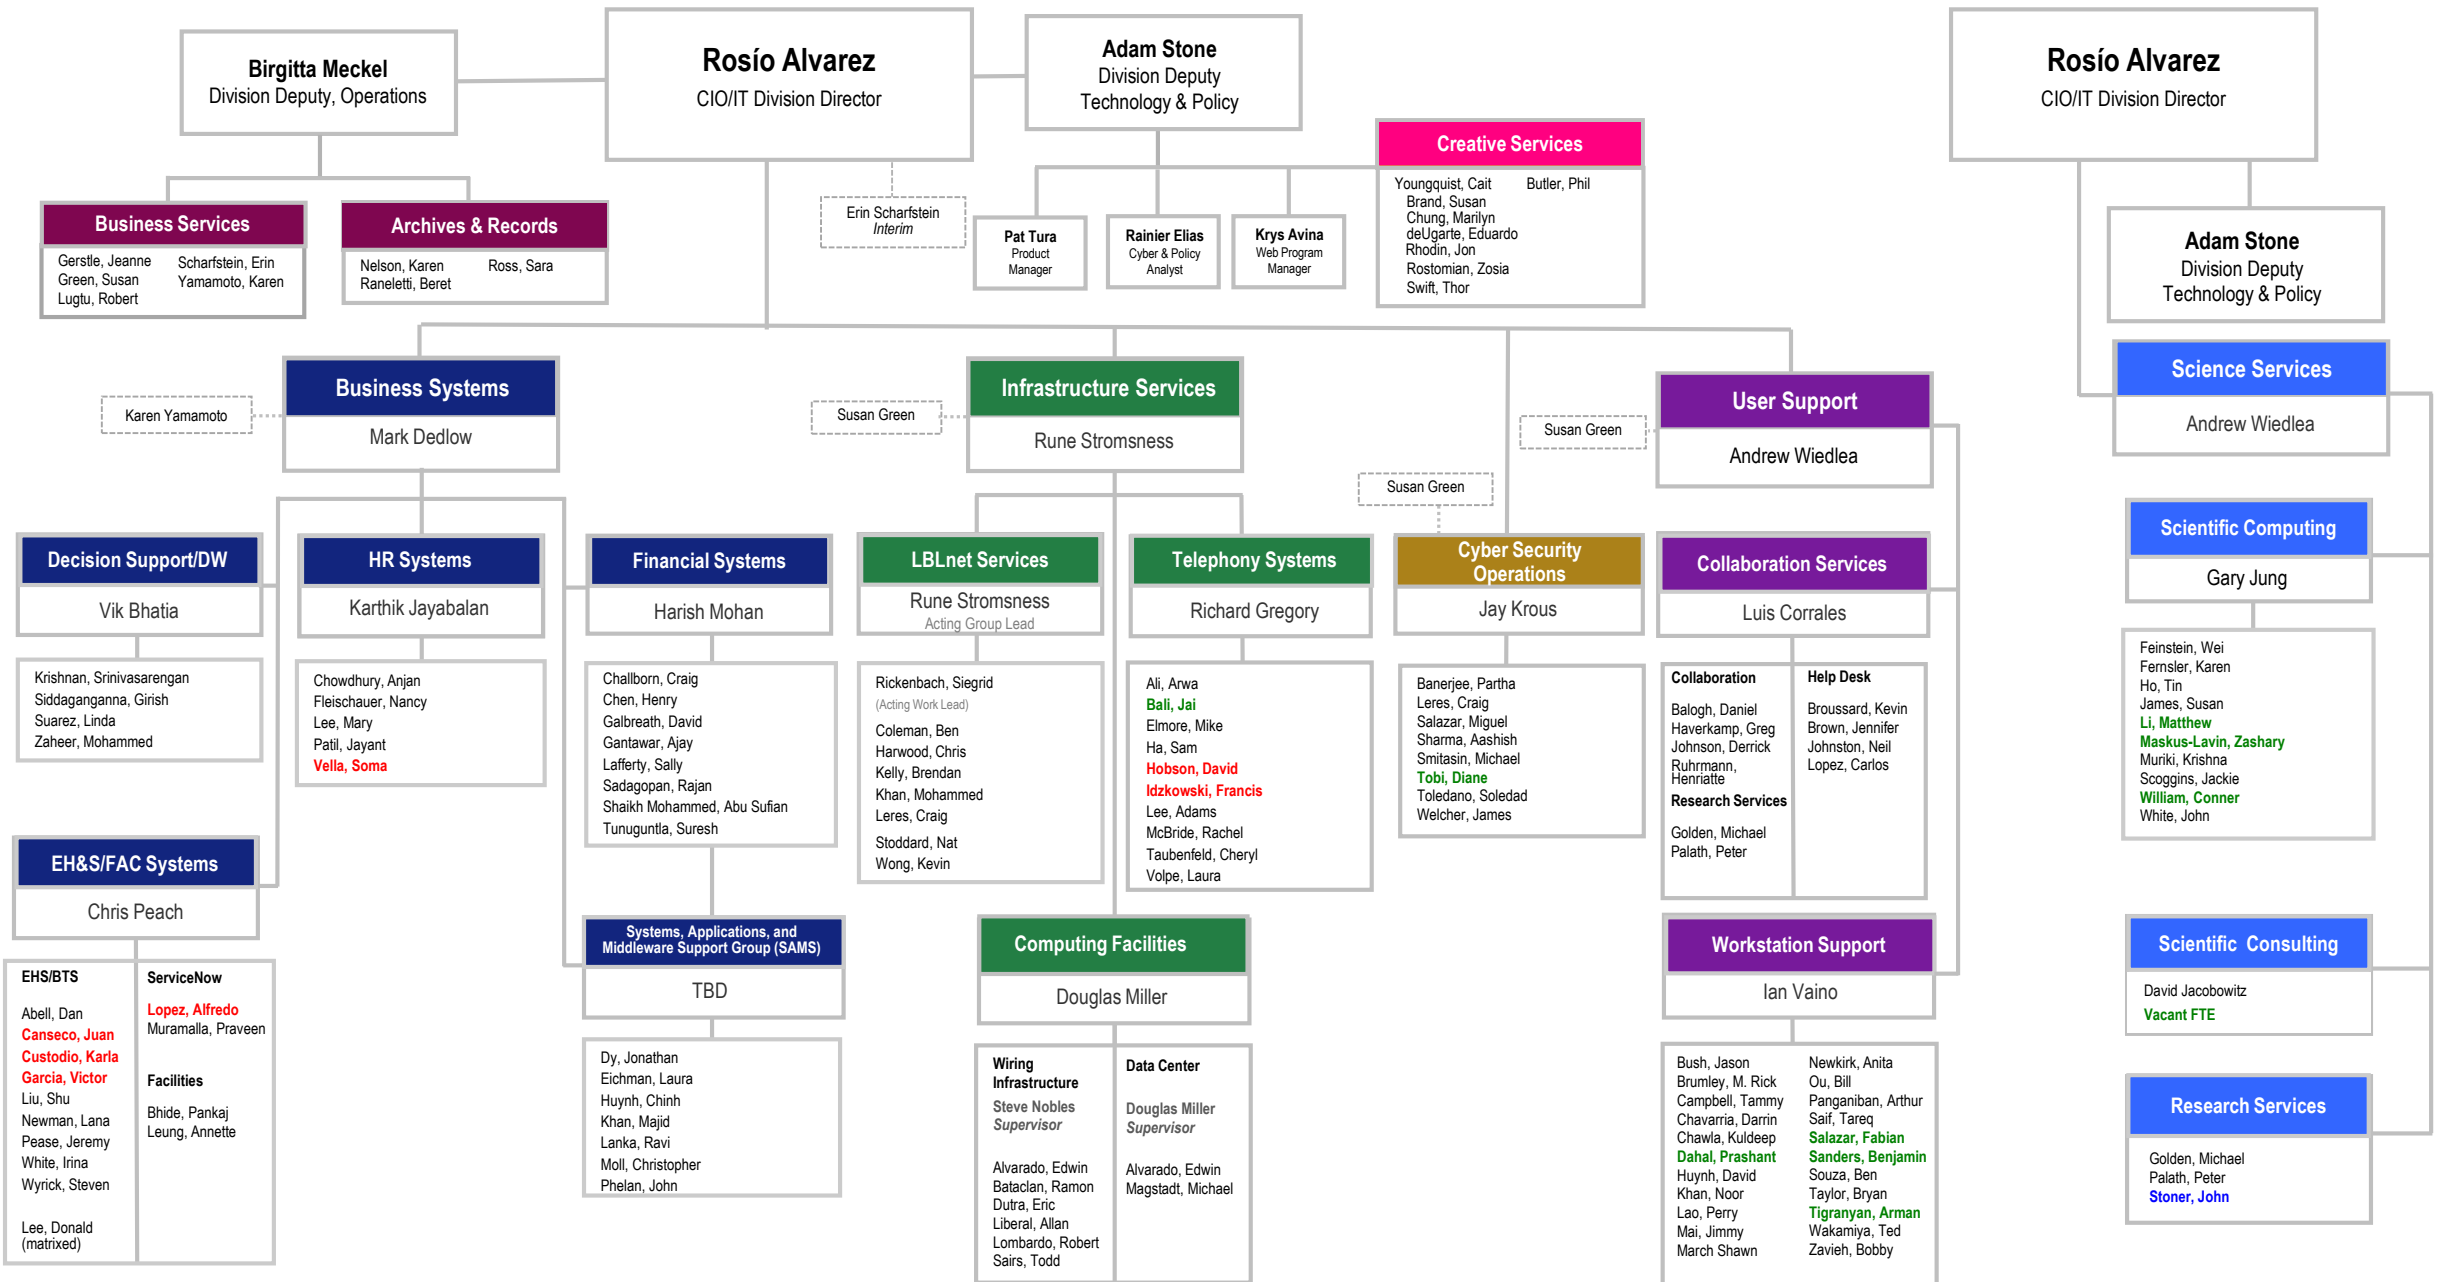

# Lawrence Berkeley National Laboratory IT Division

## Enterprise IT

## Science IT

**LEGEND**

- Students
- Contractors
- Part-Time
- \*through UCB