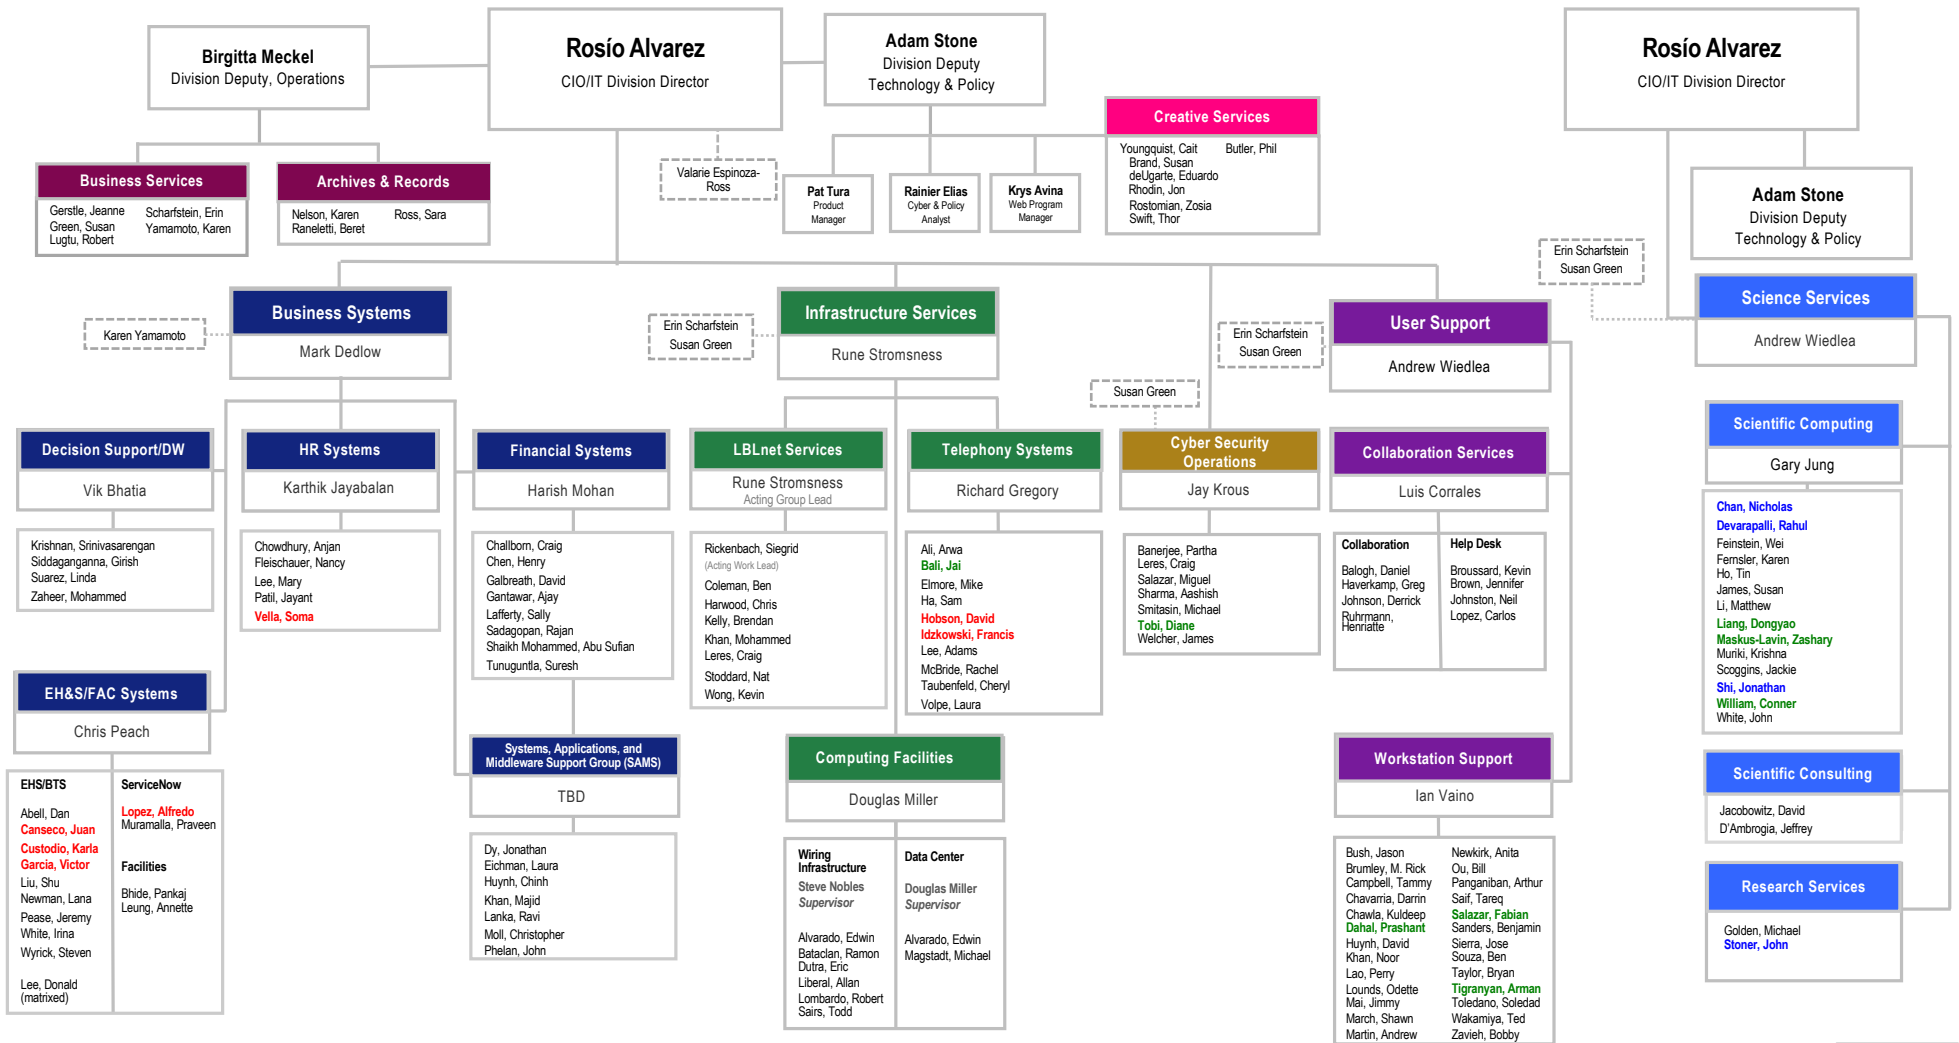

Lawrence Berkeley National Laboratory IT Division

Enterprise IT

Science IT

LEGEND

- Students
- Contractors
- Part-Time
- *through UCB