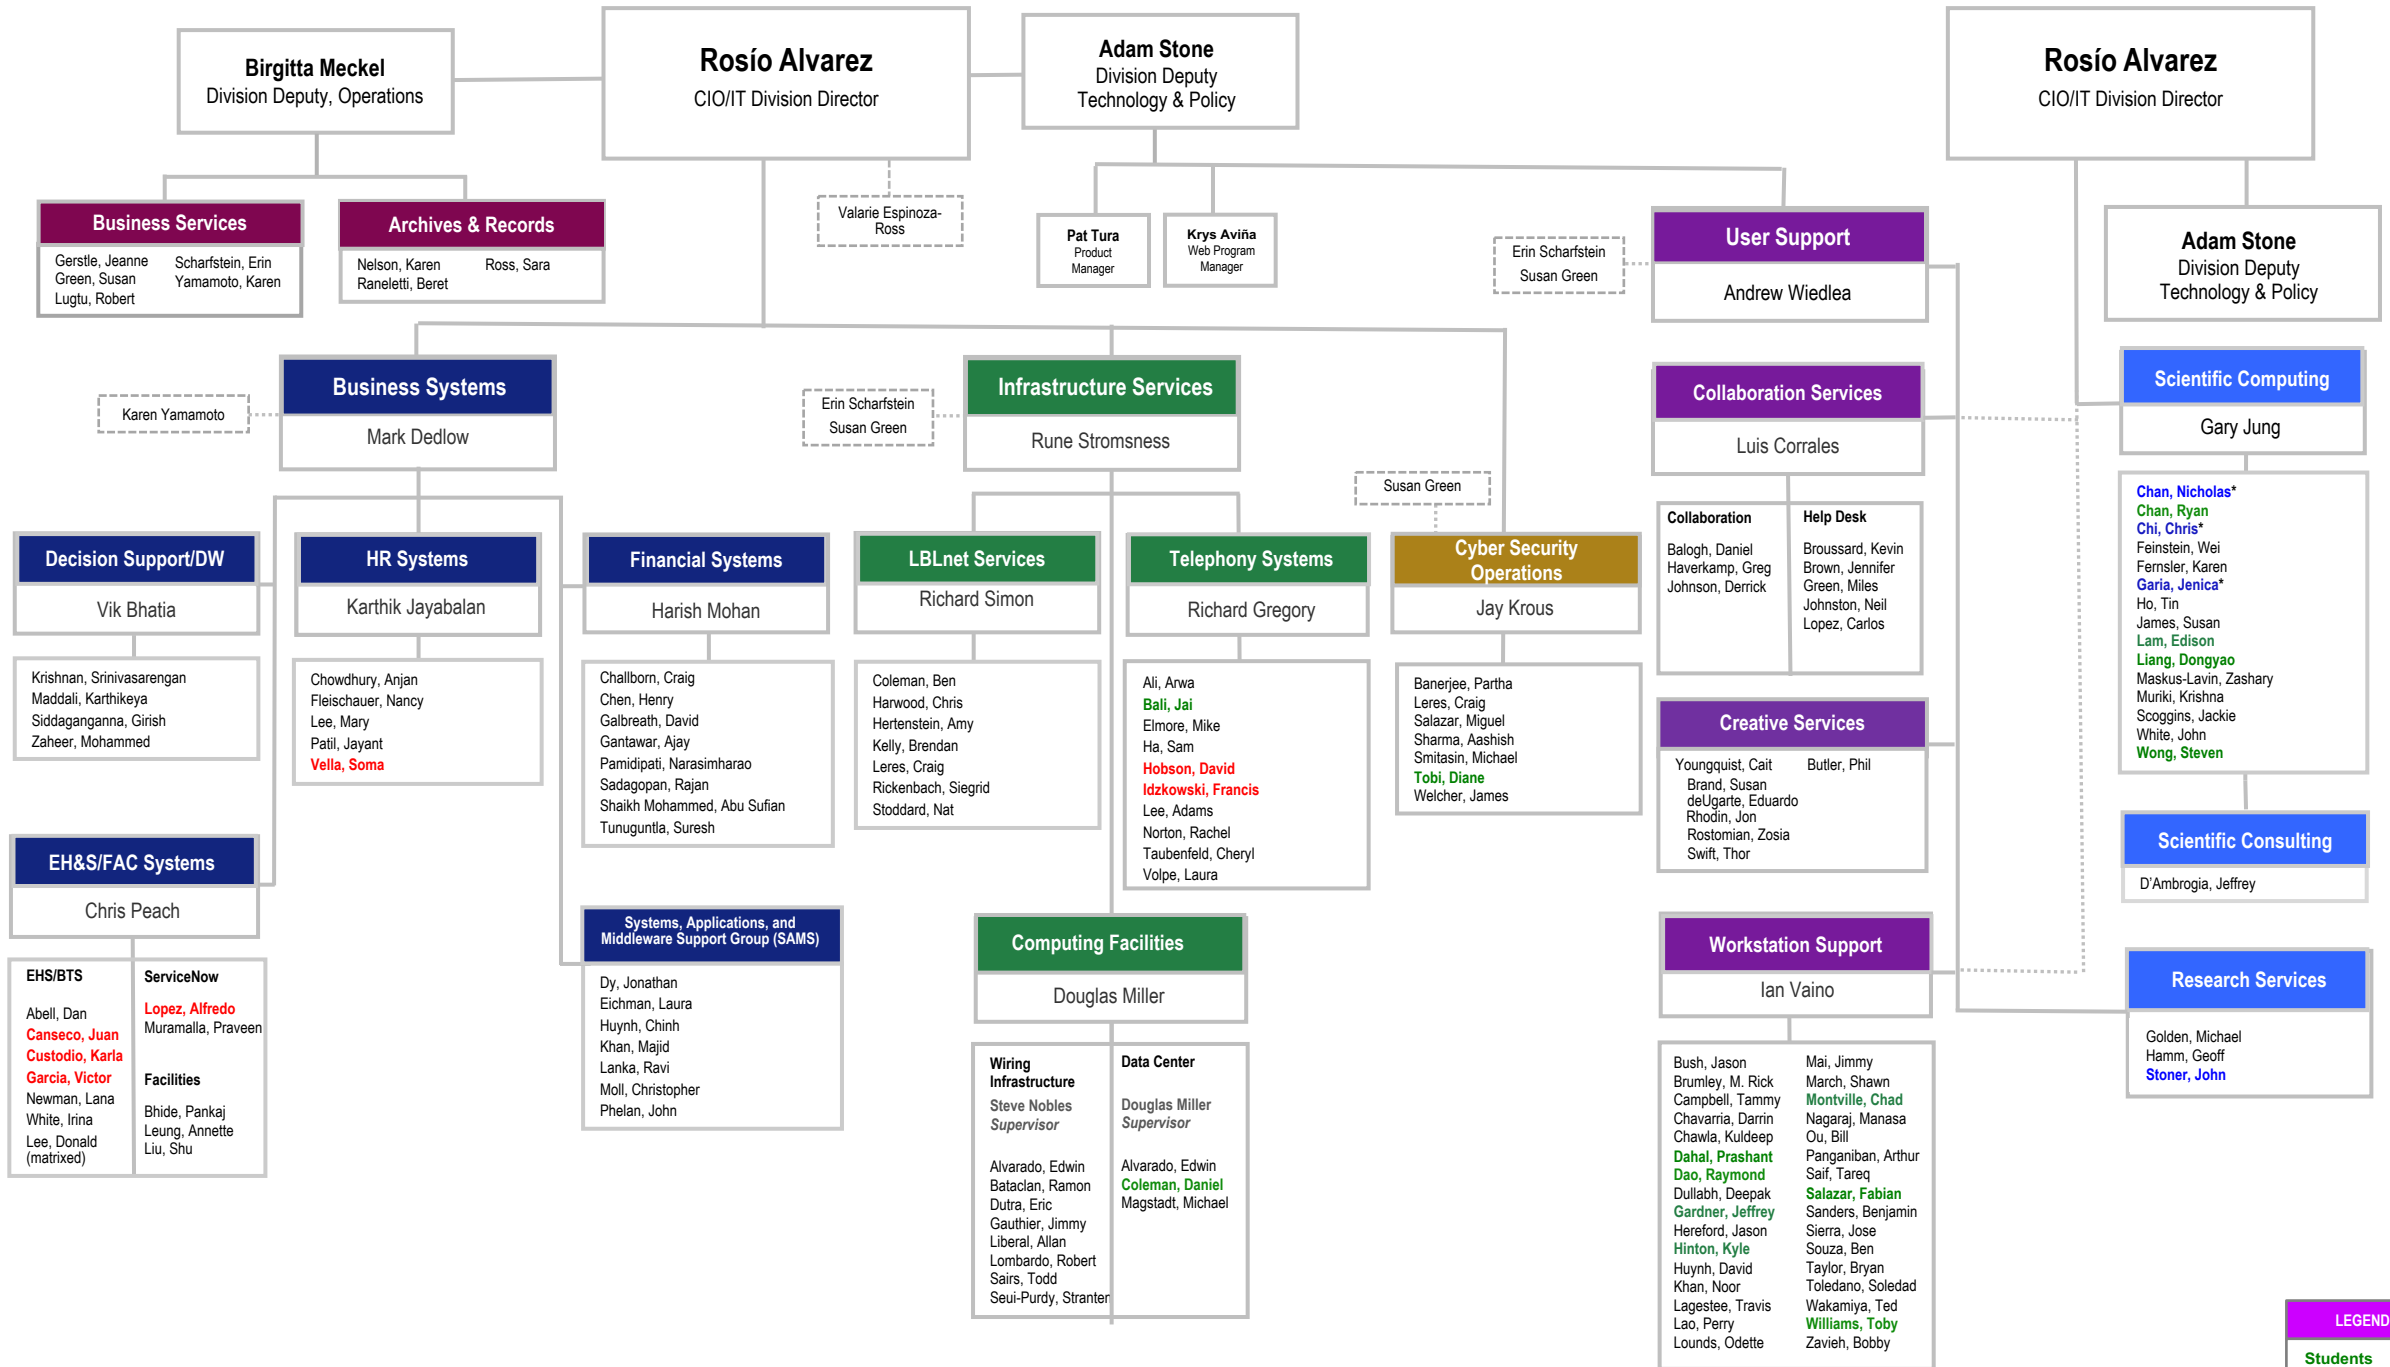

Lawrence Berkeley National Laboratory IT Division

Enterprise IT

Science IT

LEGEND

- Students
- Contractors
- Part-Time
- *through UCB