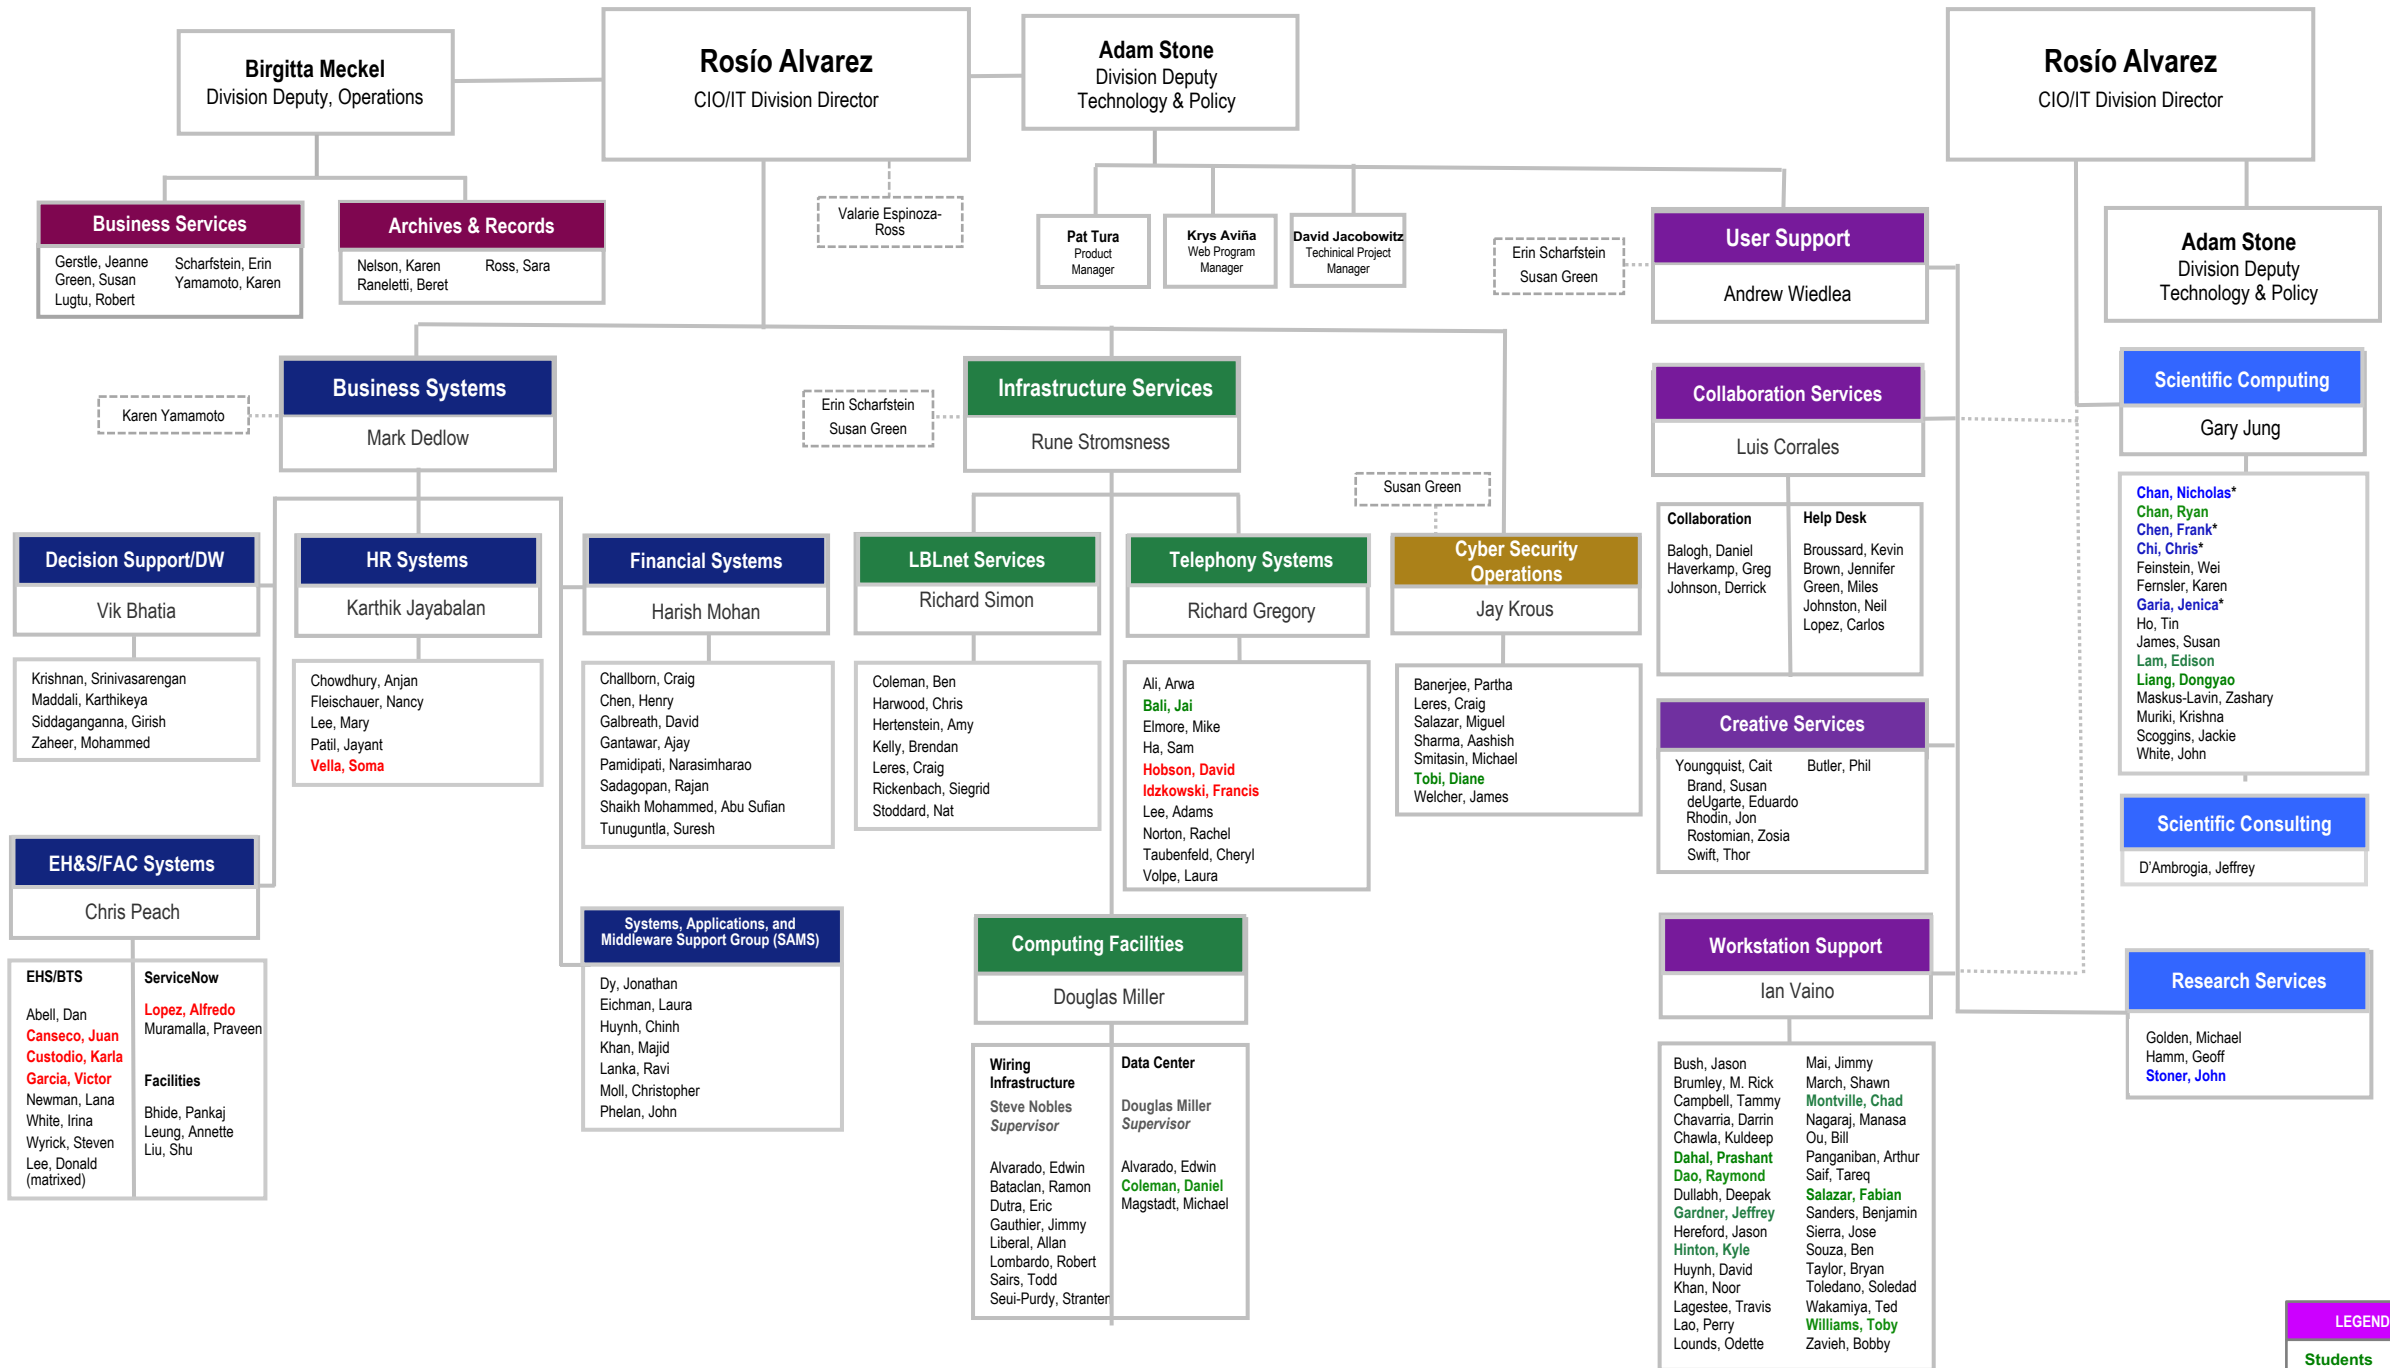

Lawrence Berkeley National Laboratory IT Division

Enterprise IT

Science IT

LEGEND

- Students
- Contractors
- Part-Time
- *through UCB