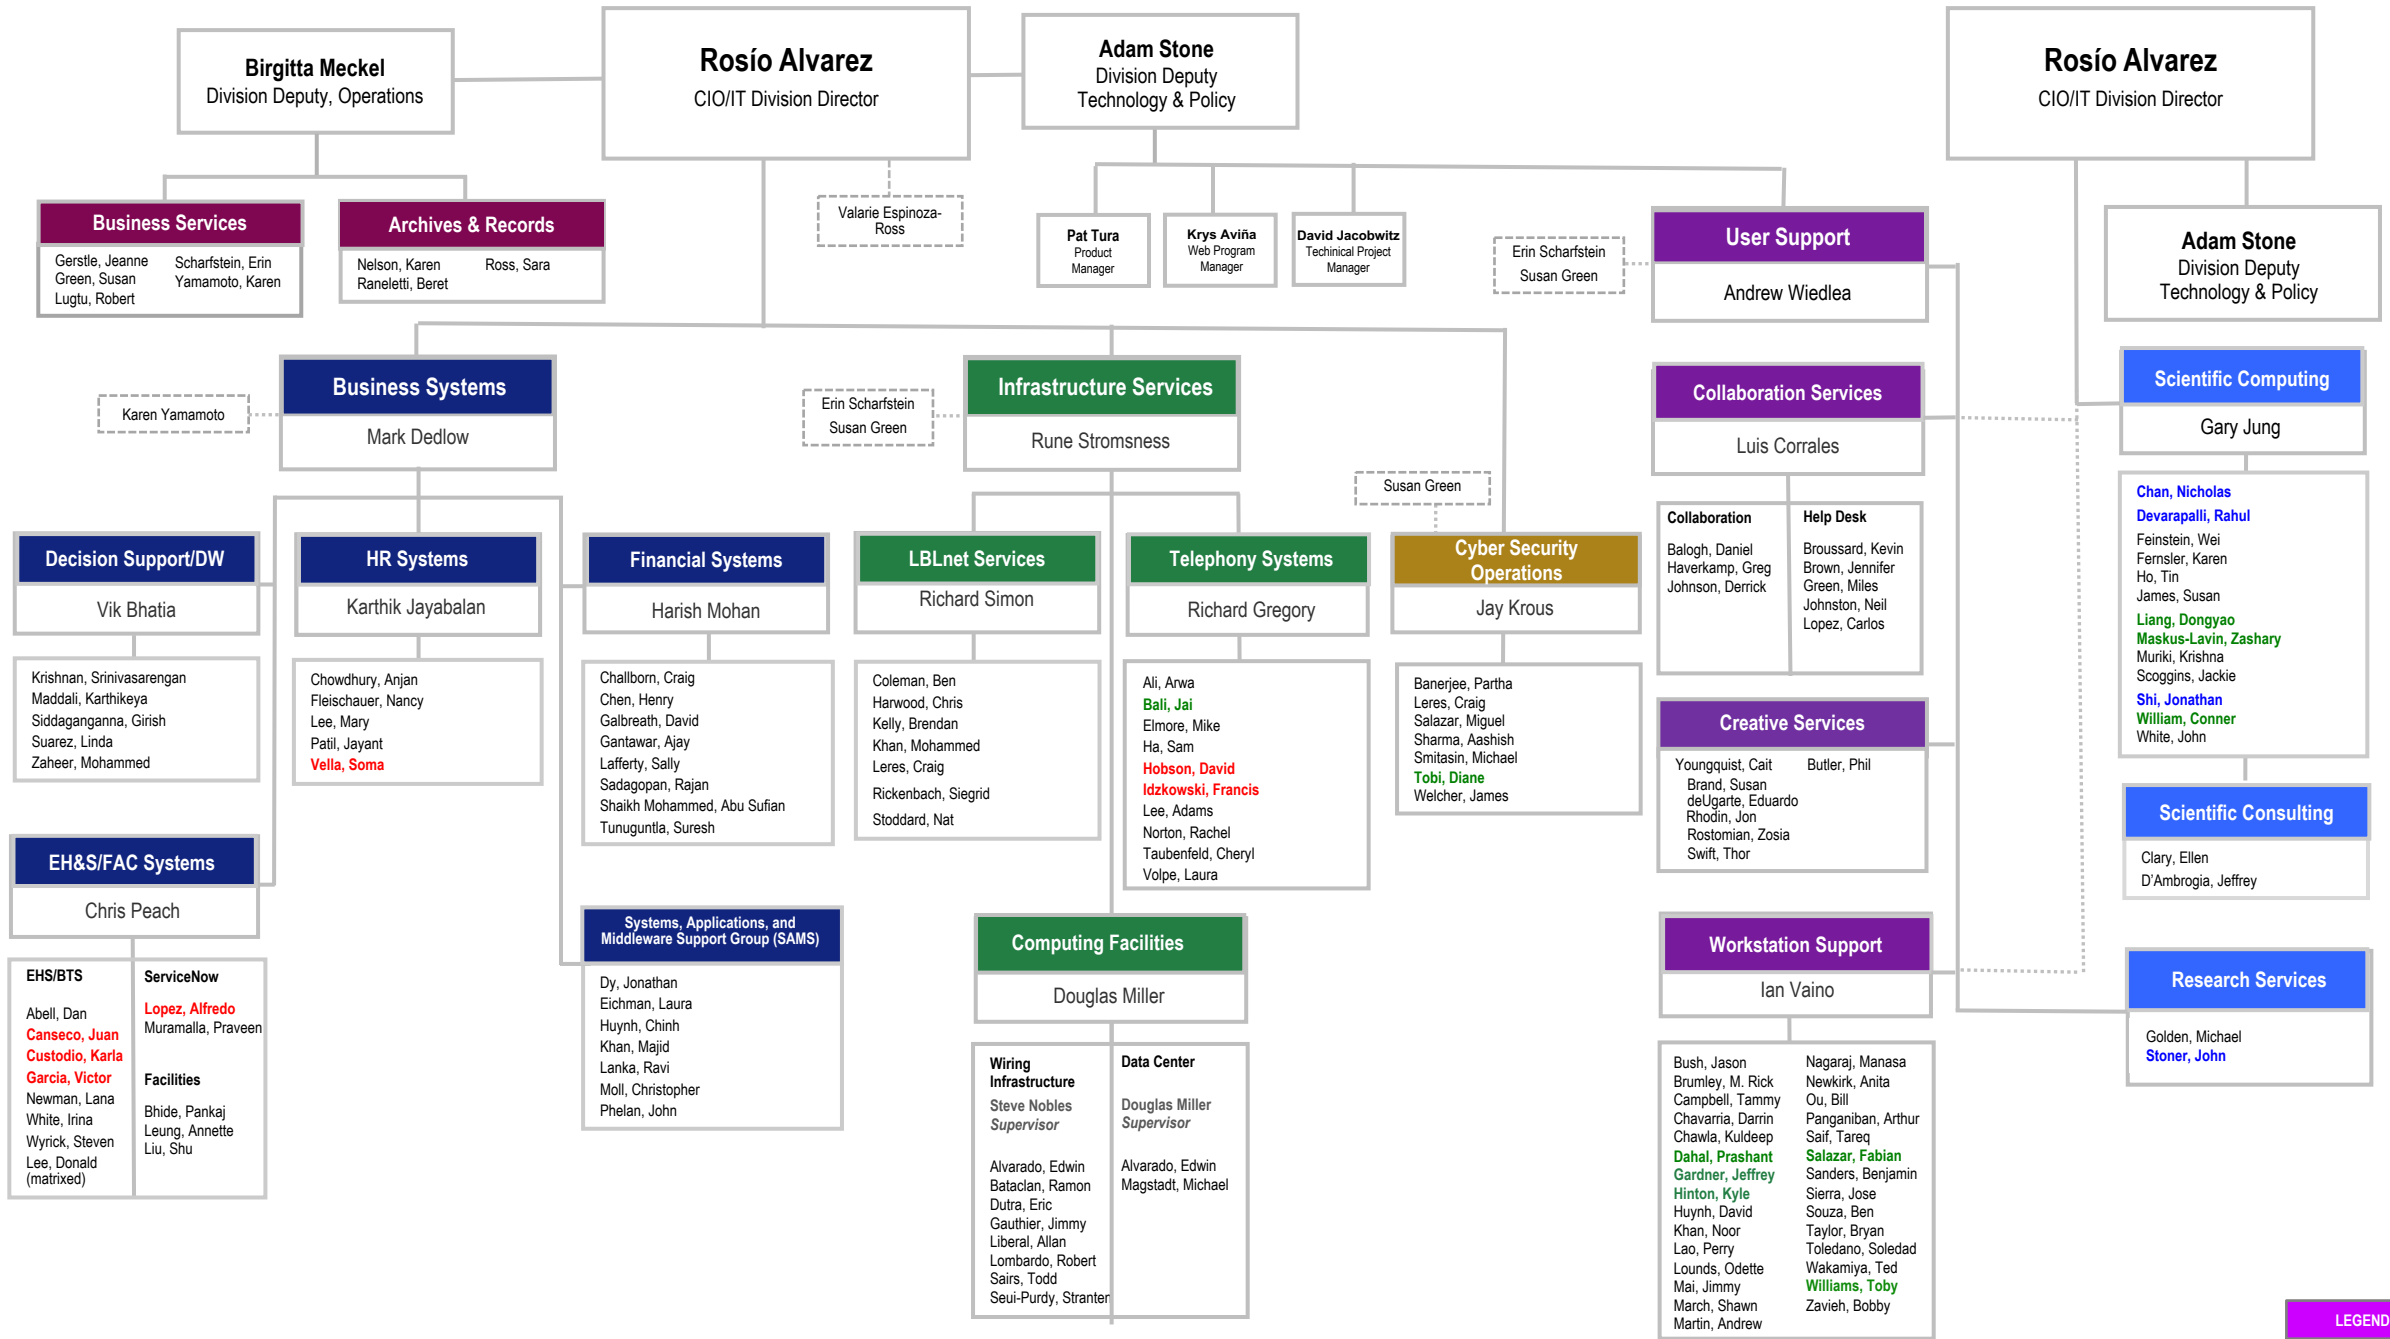

Lawrence Berkeley National Laboratory IT Division

Enterprise IT

Science IT

LEGEND

- Students
- Contractors
- Part-Time
- *through UCB