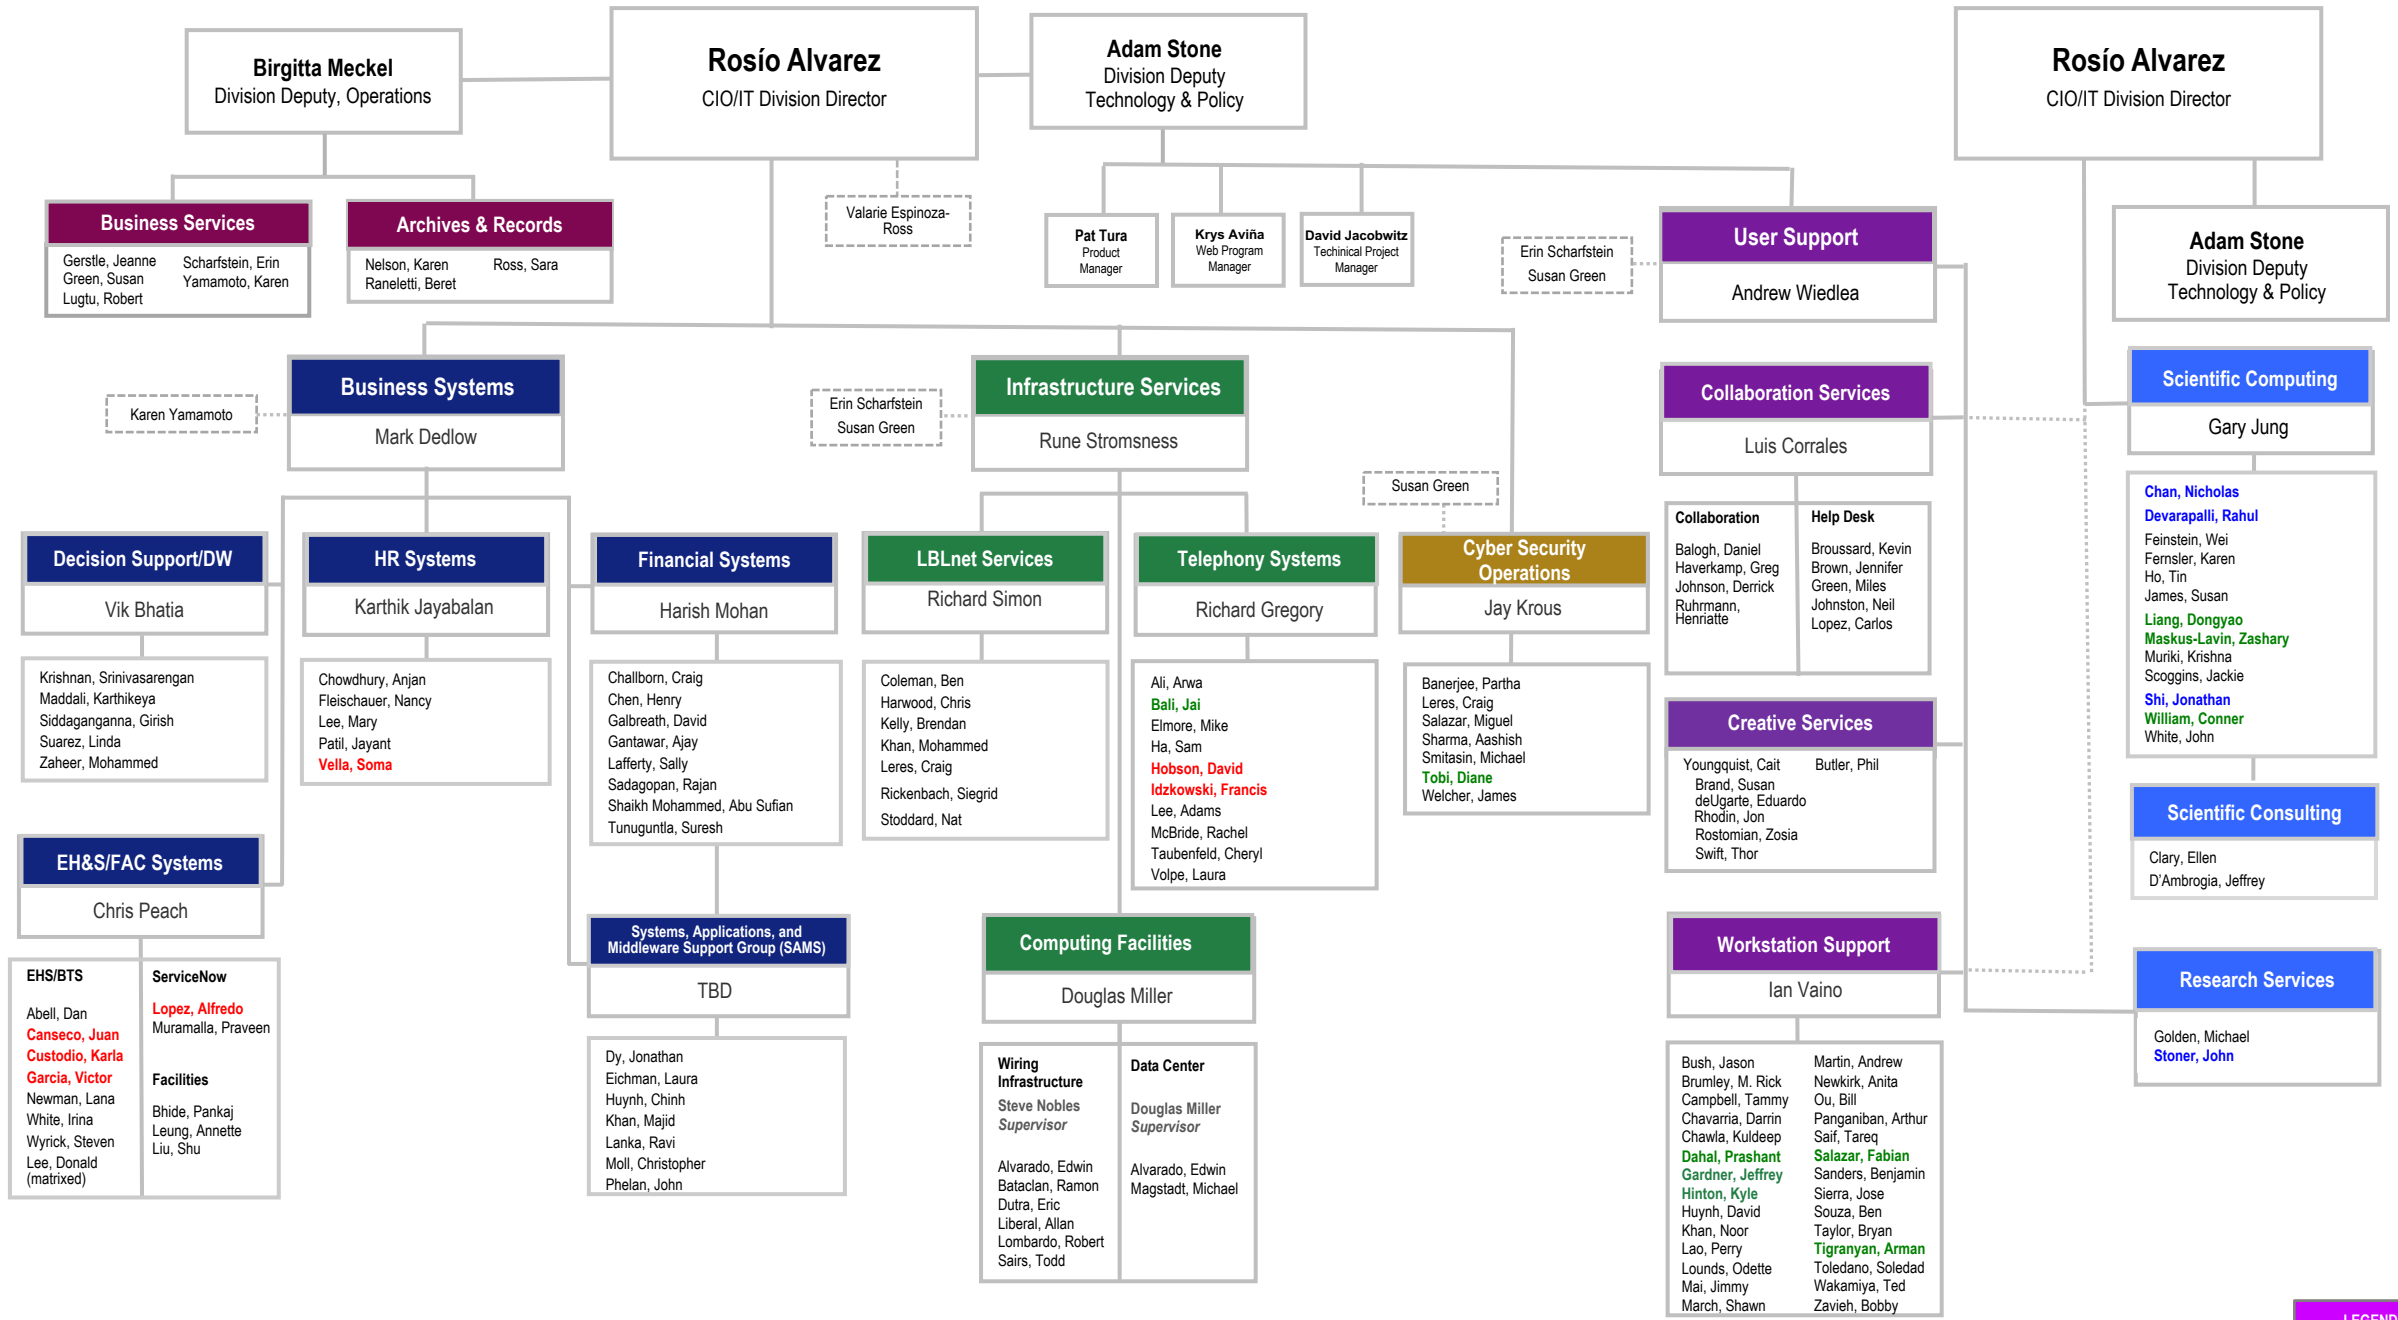

Lawrence Berkeley National Laboratory IT Division

Enterprise IT

Science IT

LEGEND

- Students
- Contractors
- Part-Time
- *through UCB