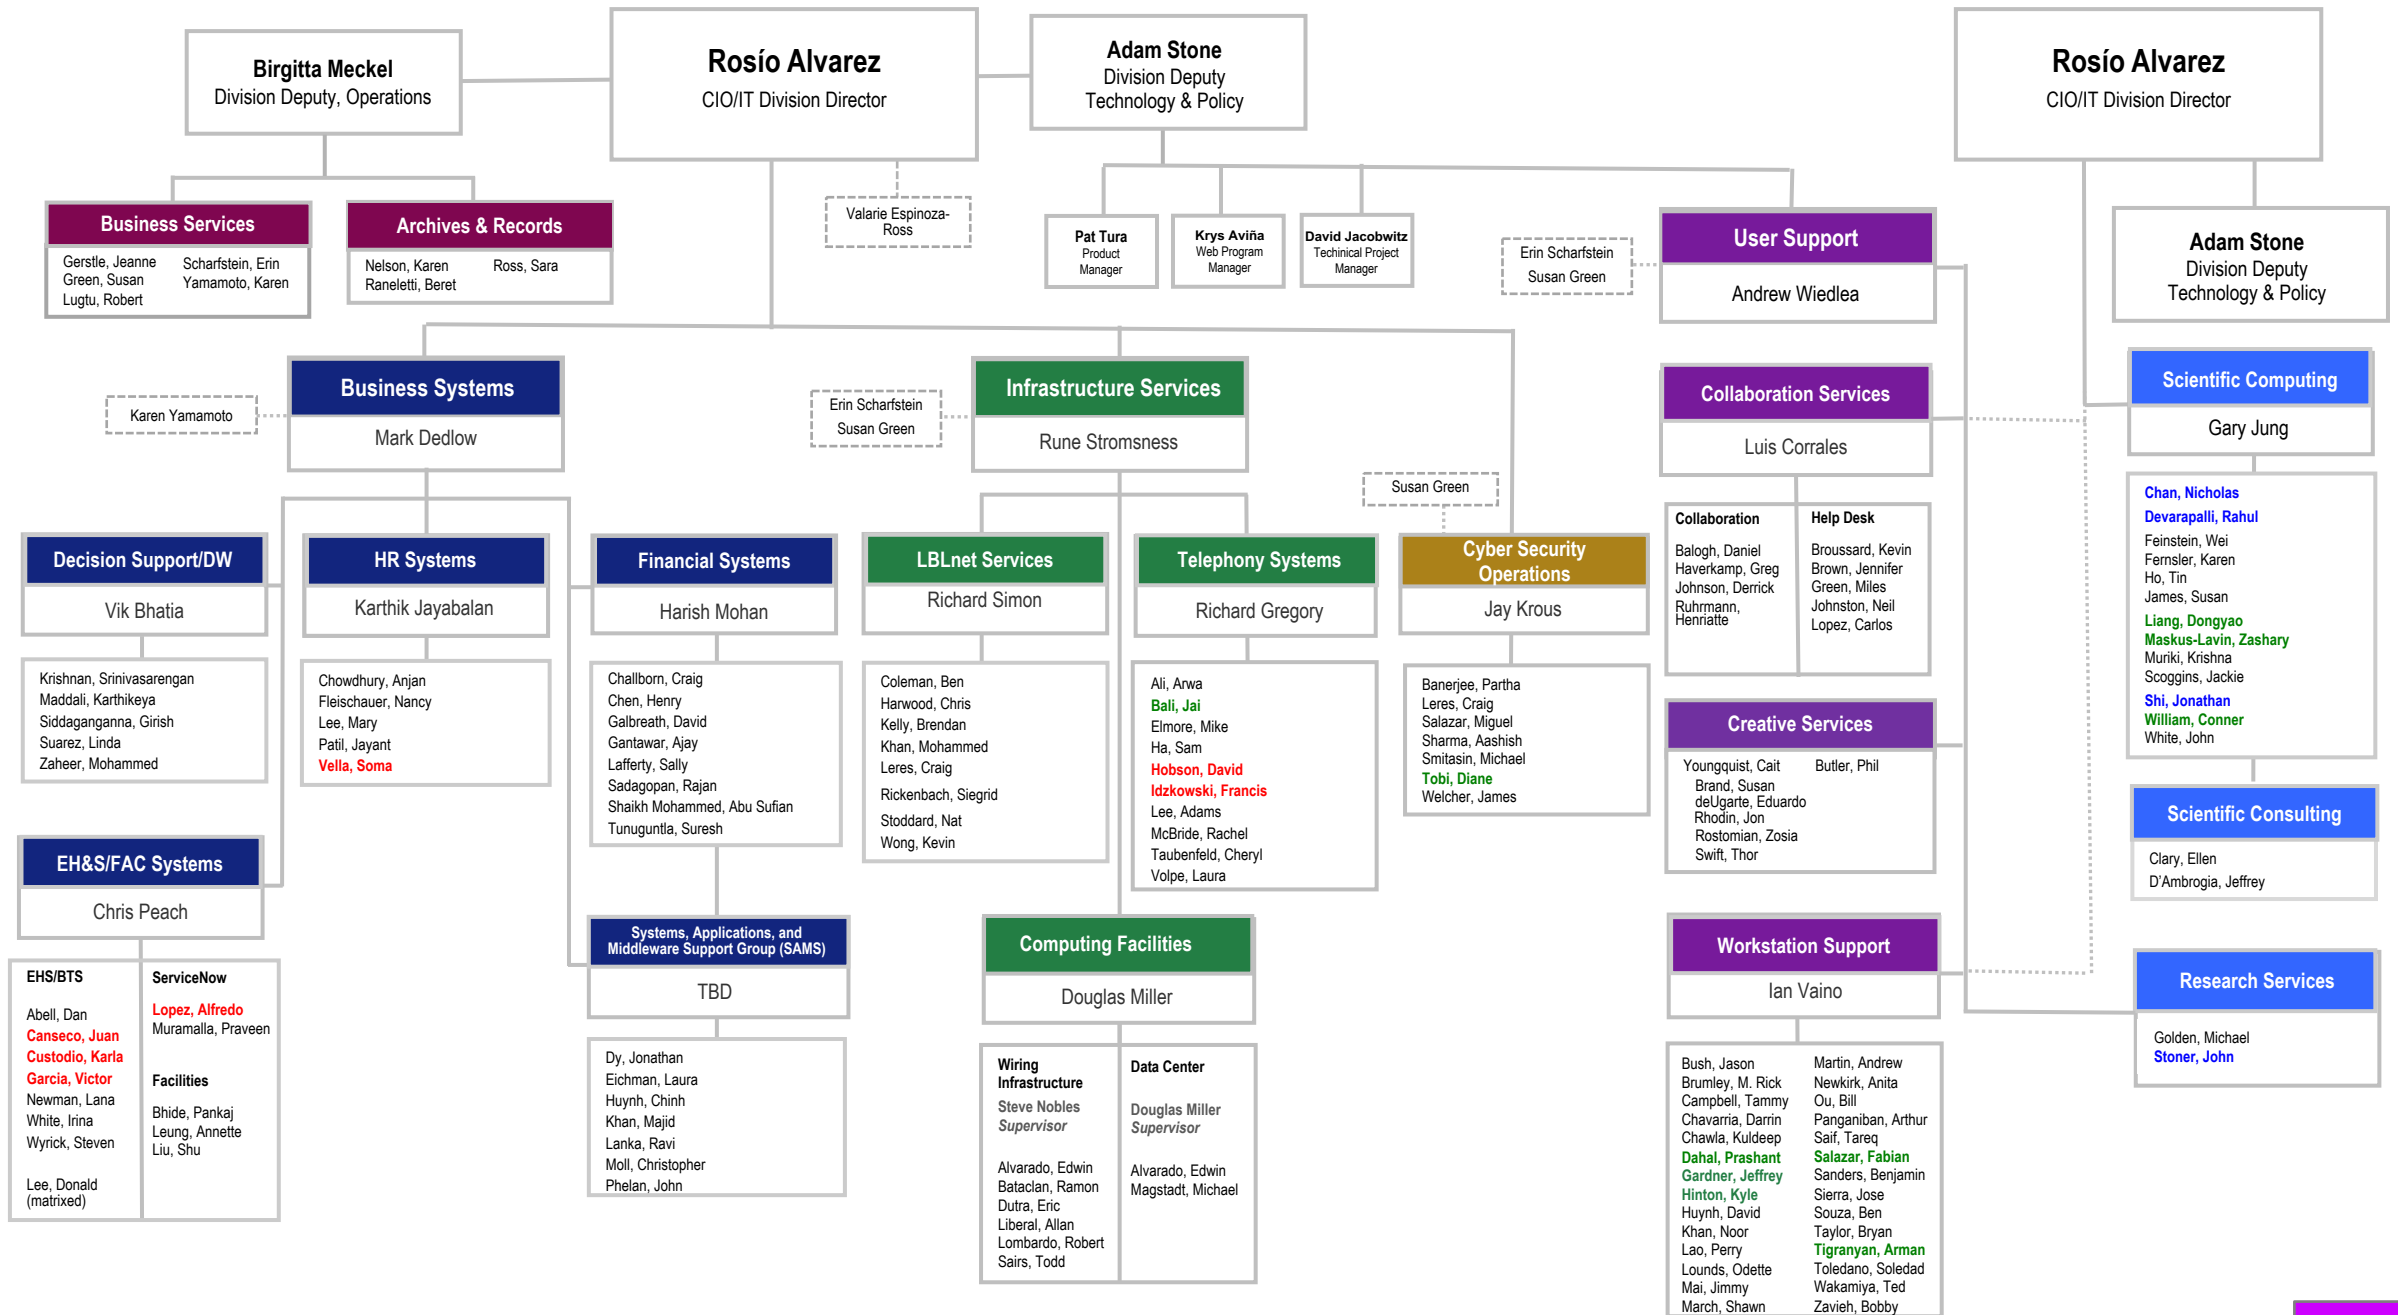

# Lawrence Berkeley National Laboratory IT Division

## Enterprise IT

## Science IT

**LEGEND**

- Students
- Contractors
- Part-Time
- \*through UCB