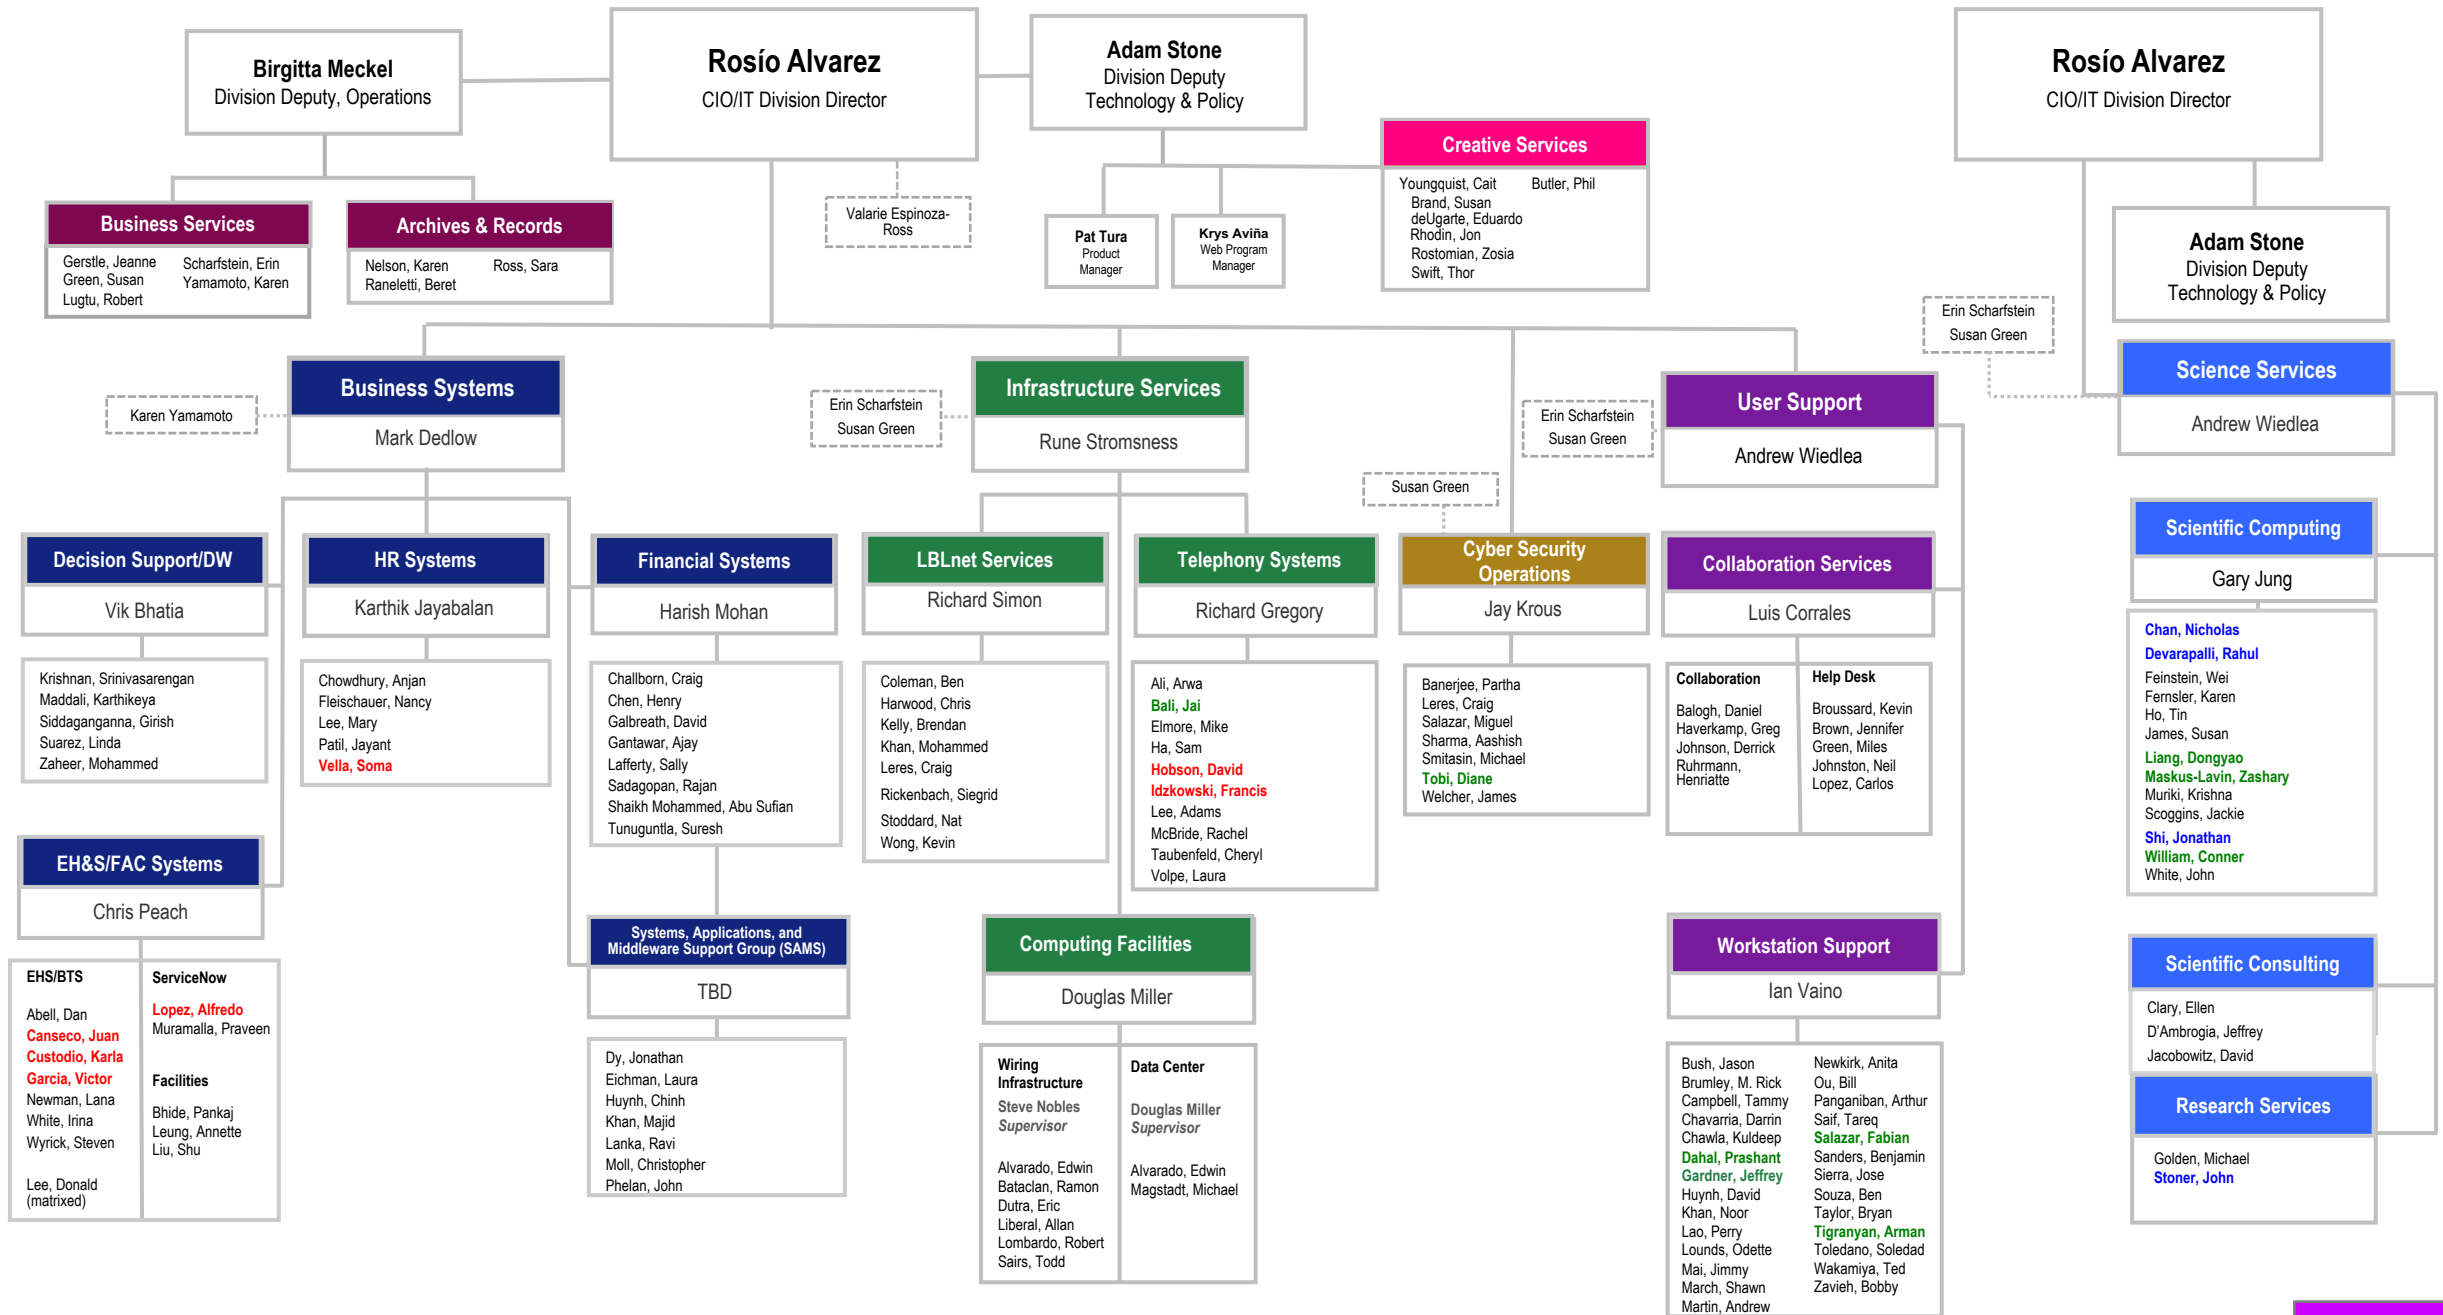

Lawrence Berkeley National Laboratory IT Division

Enterprise IT

Science IT

LEGEND

- Students
- Contractors
- Part-Time
- *through UCB