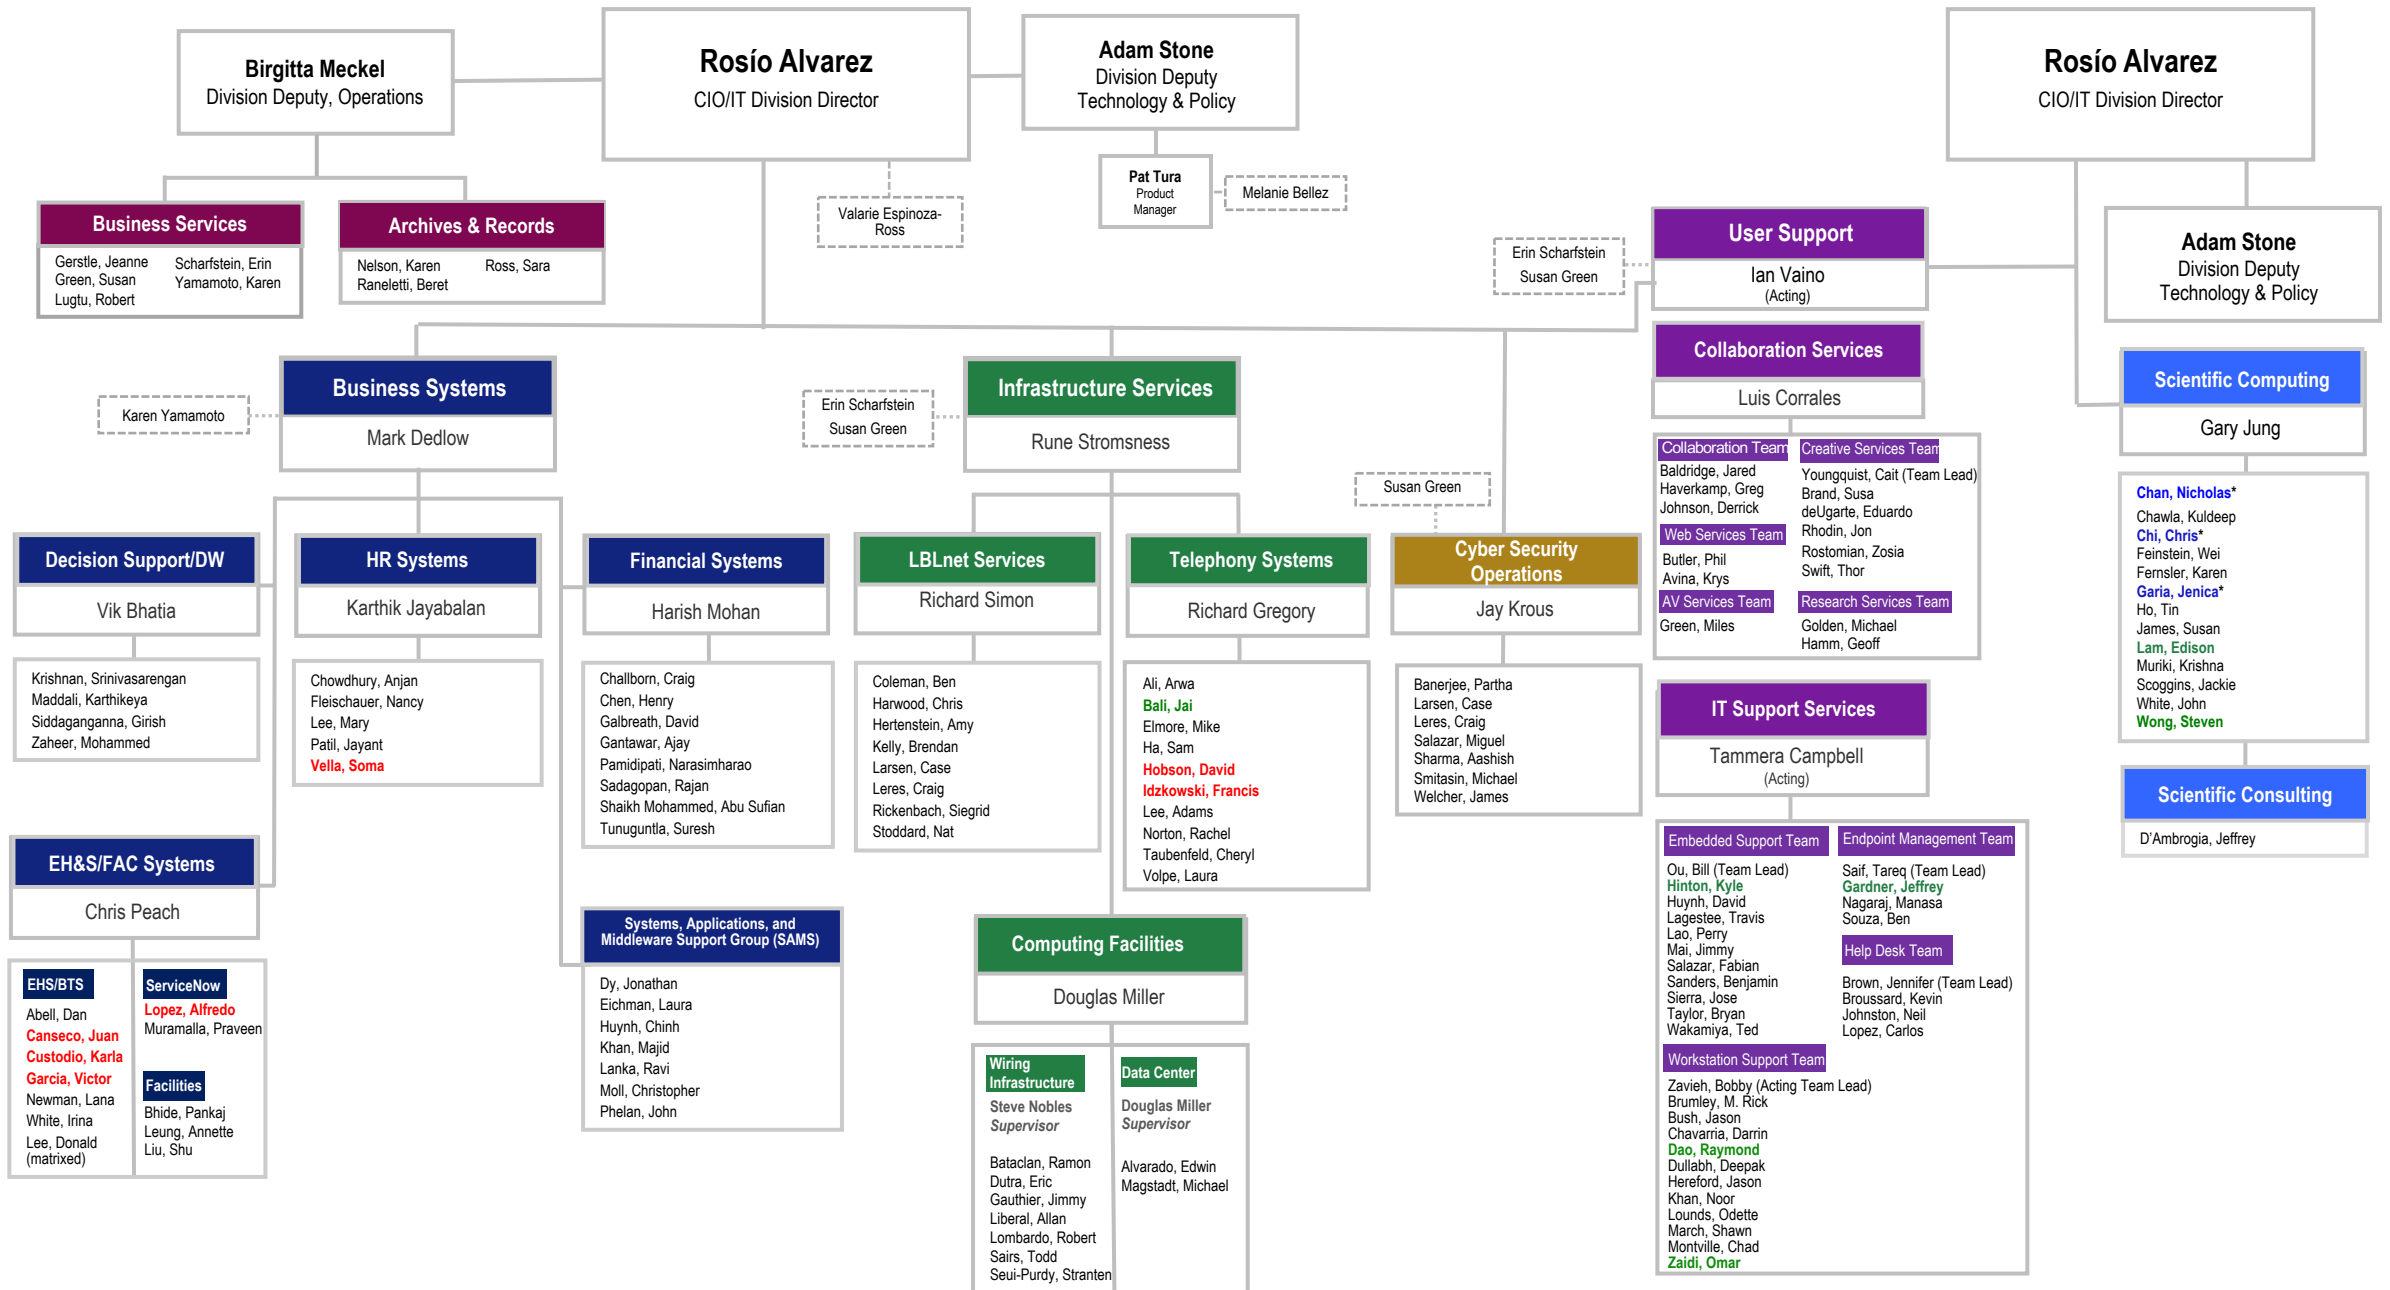

# Lawrence Berkeley National Laboratory IT Division

## Enterprise IT

## Science IT

**LEGEND**

- Students
- Contractors
- Part-Time
- \*through UCB