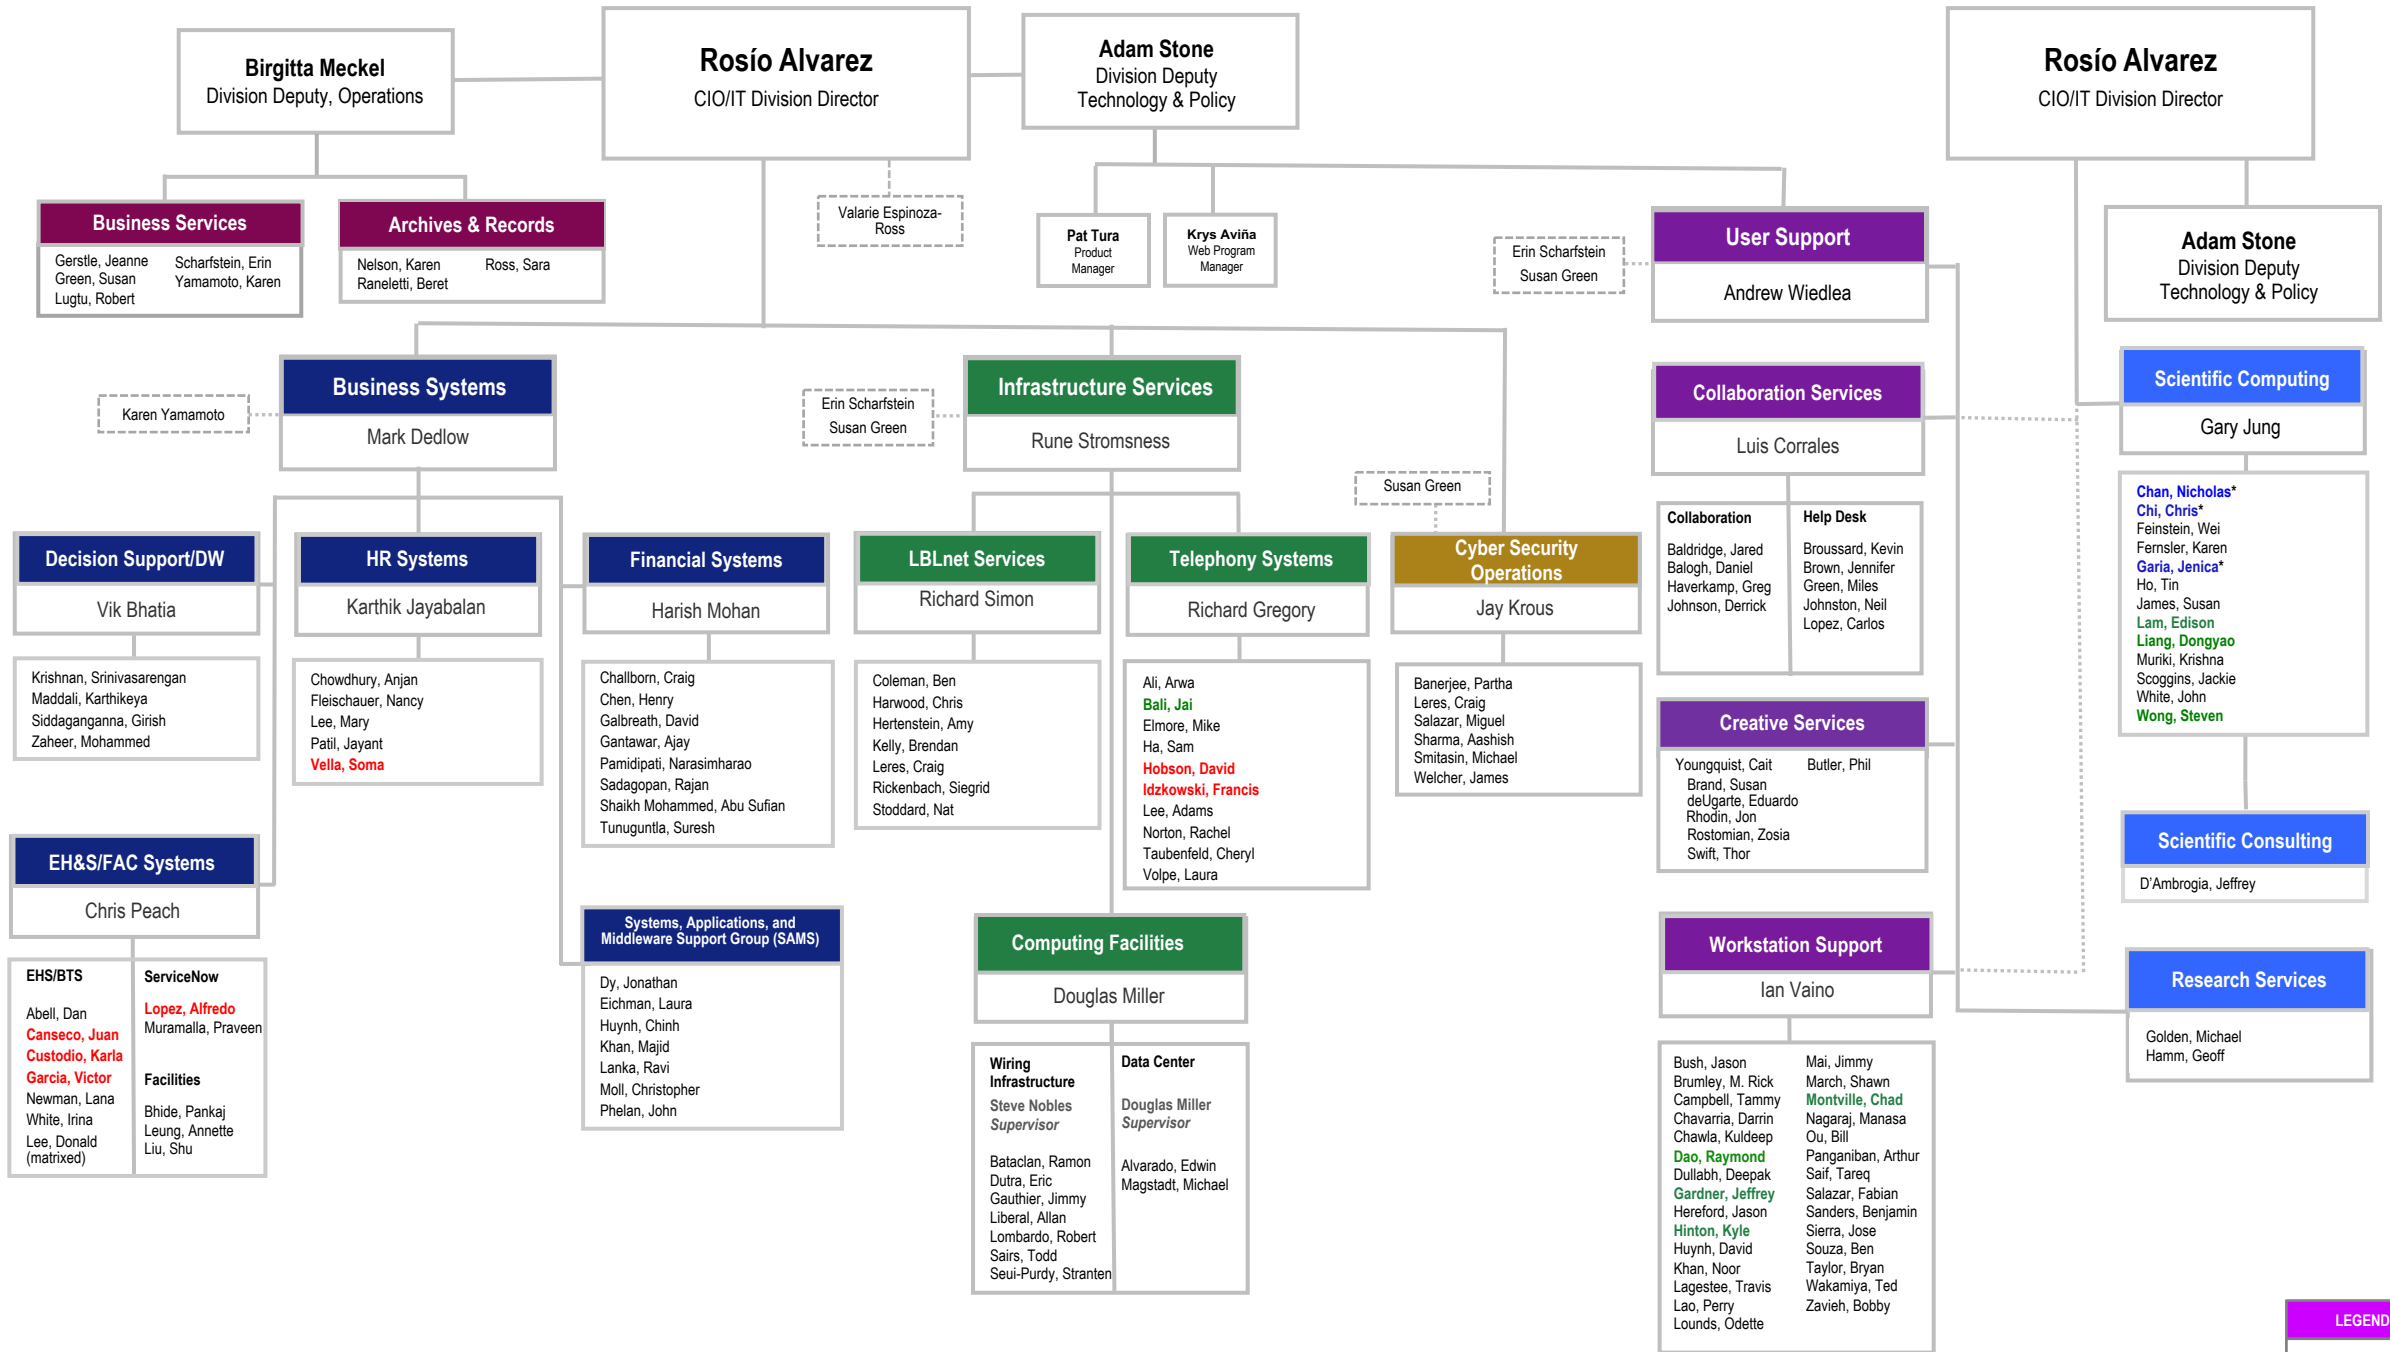

# Lawrence Berkeley National Laboratory IT Division

## Enterprise IT

## Science IT

**LEGEND**

- Students
- Contractors
- Part-Time
- \*through UCB