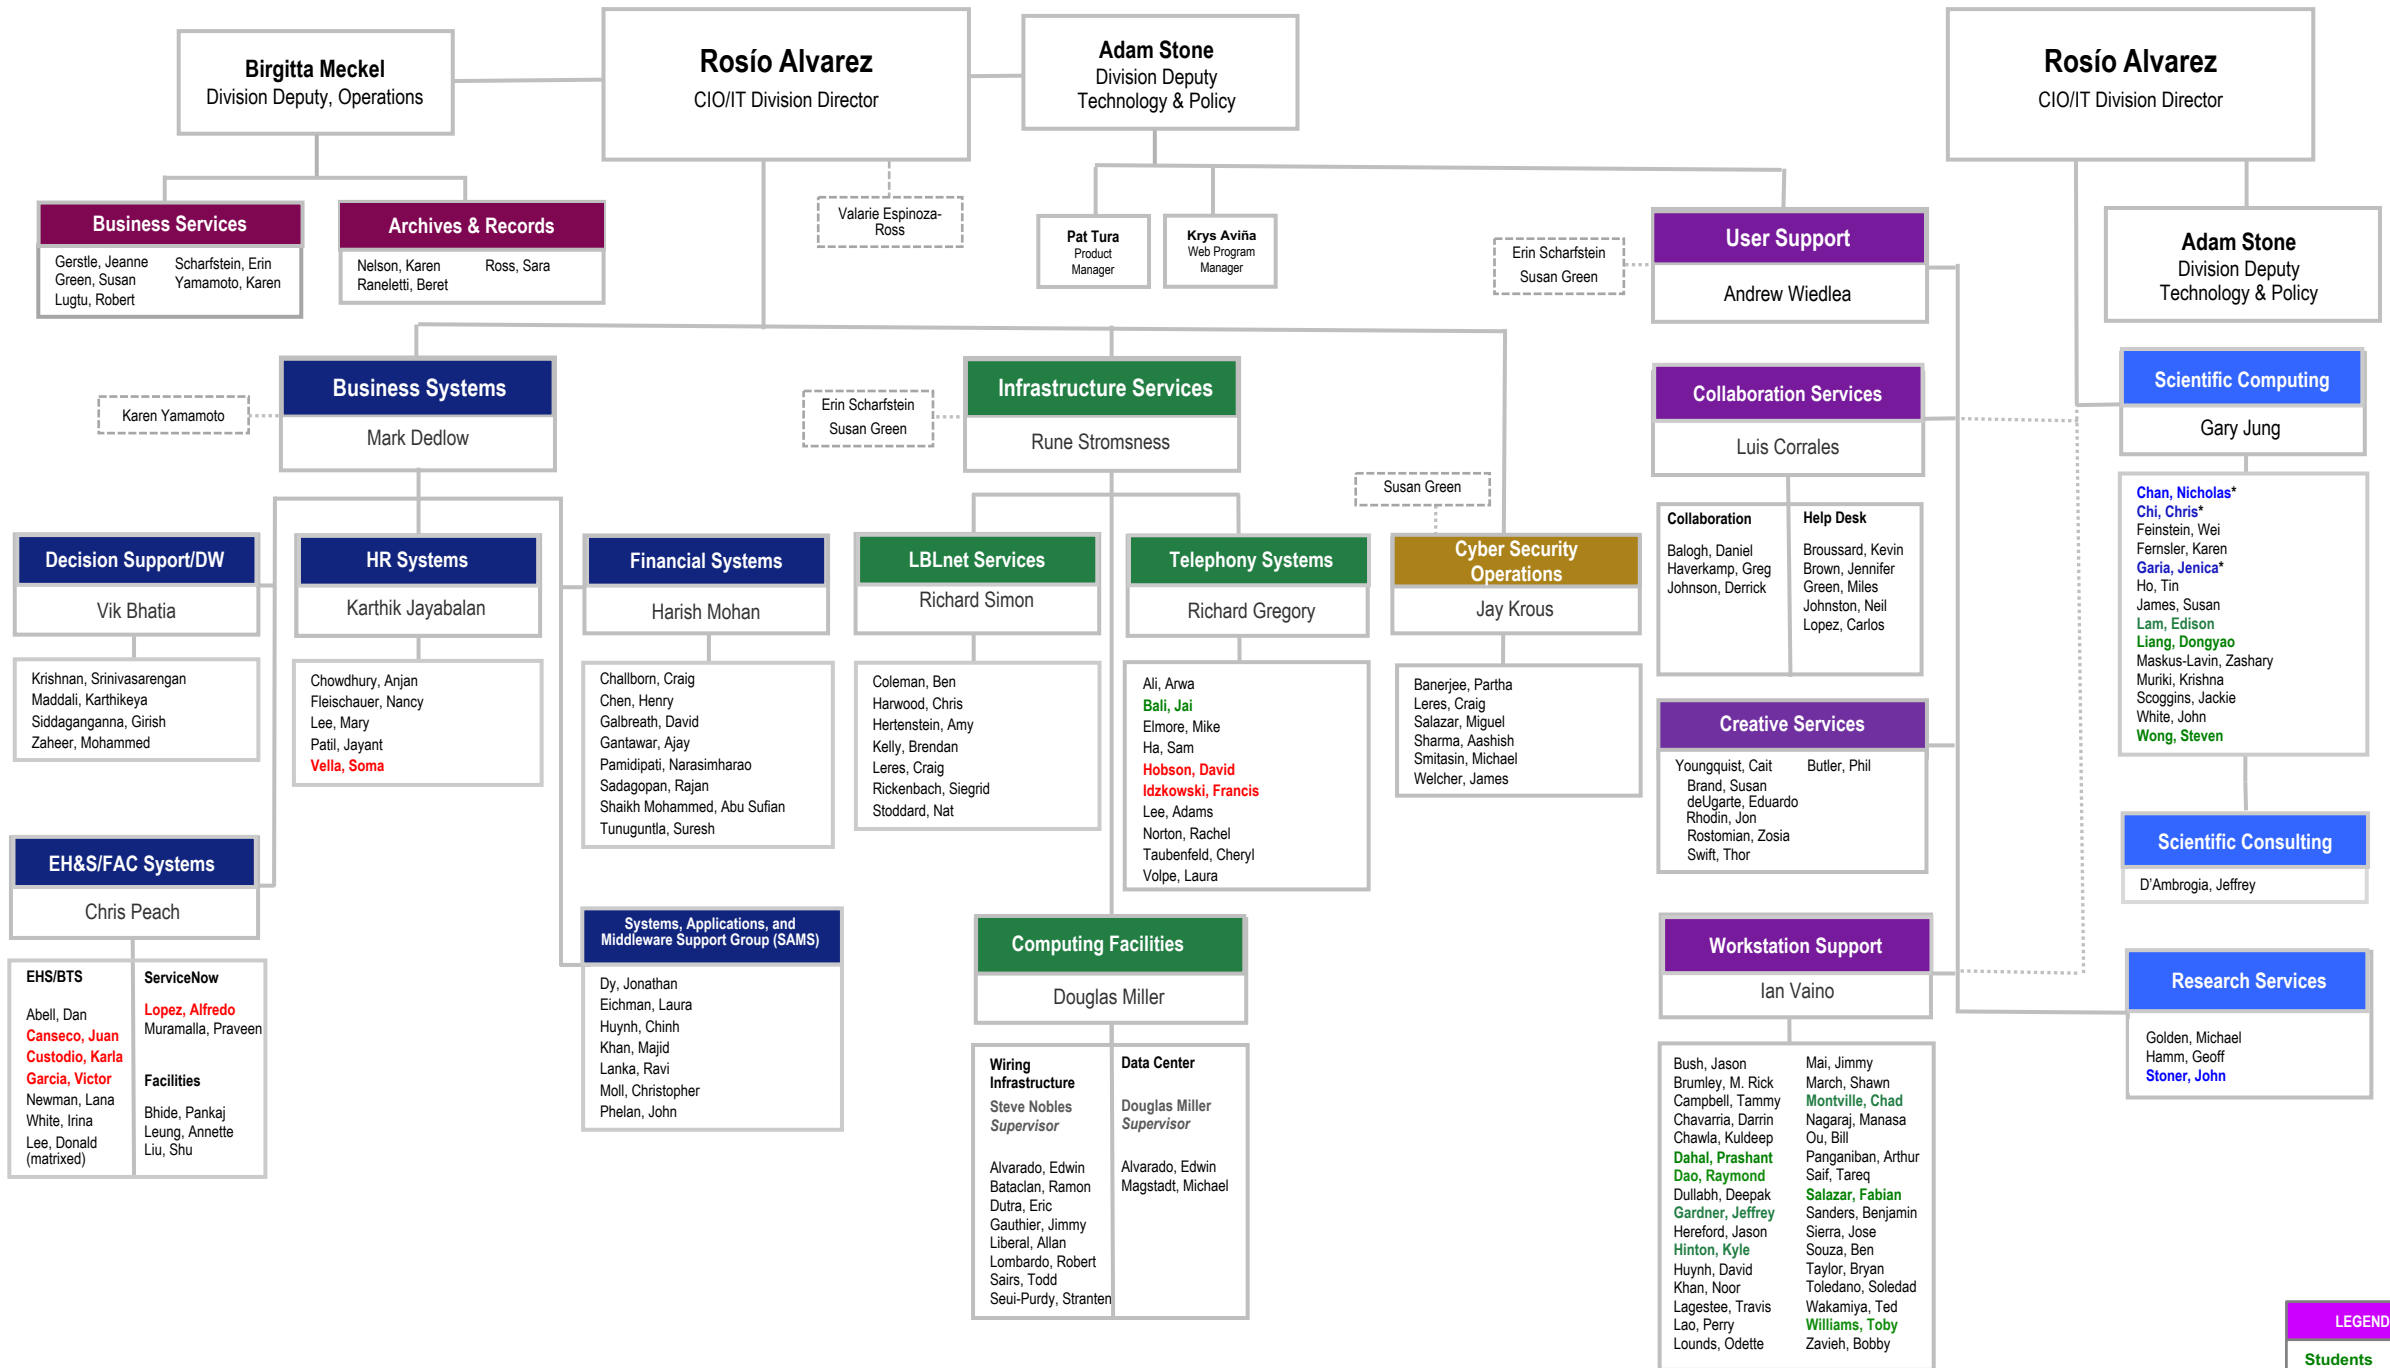

# Lawrence Berkeley National Laboratory IT Division

## Enterprise IT

## Science IT

**LEGEND**

- Students
- Contractors
- Part-Time
- \*through UCB