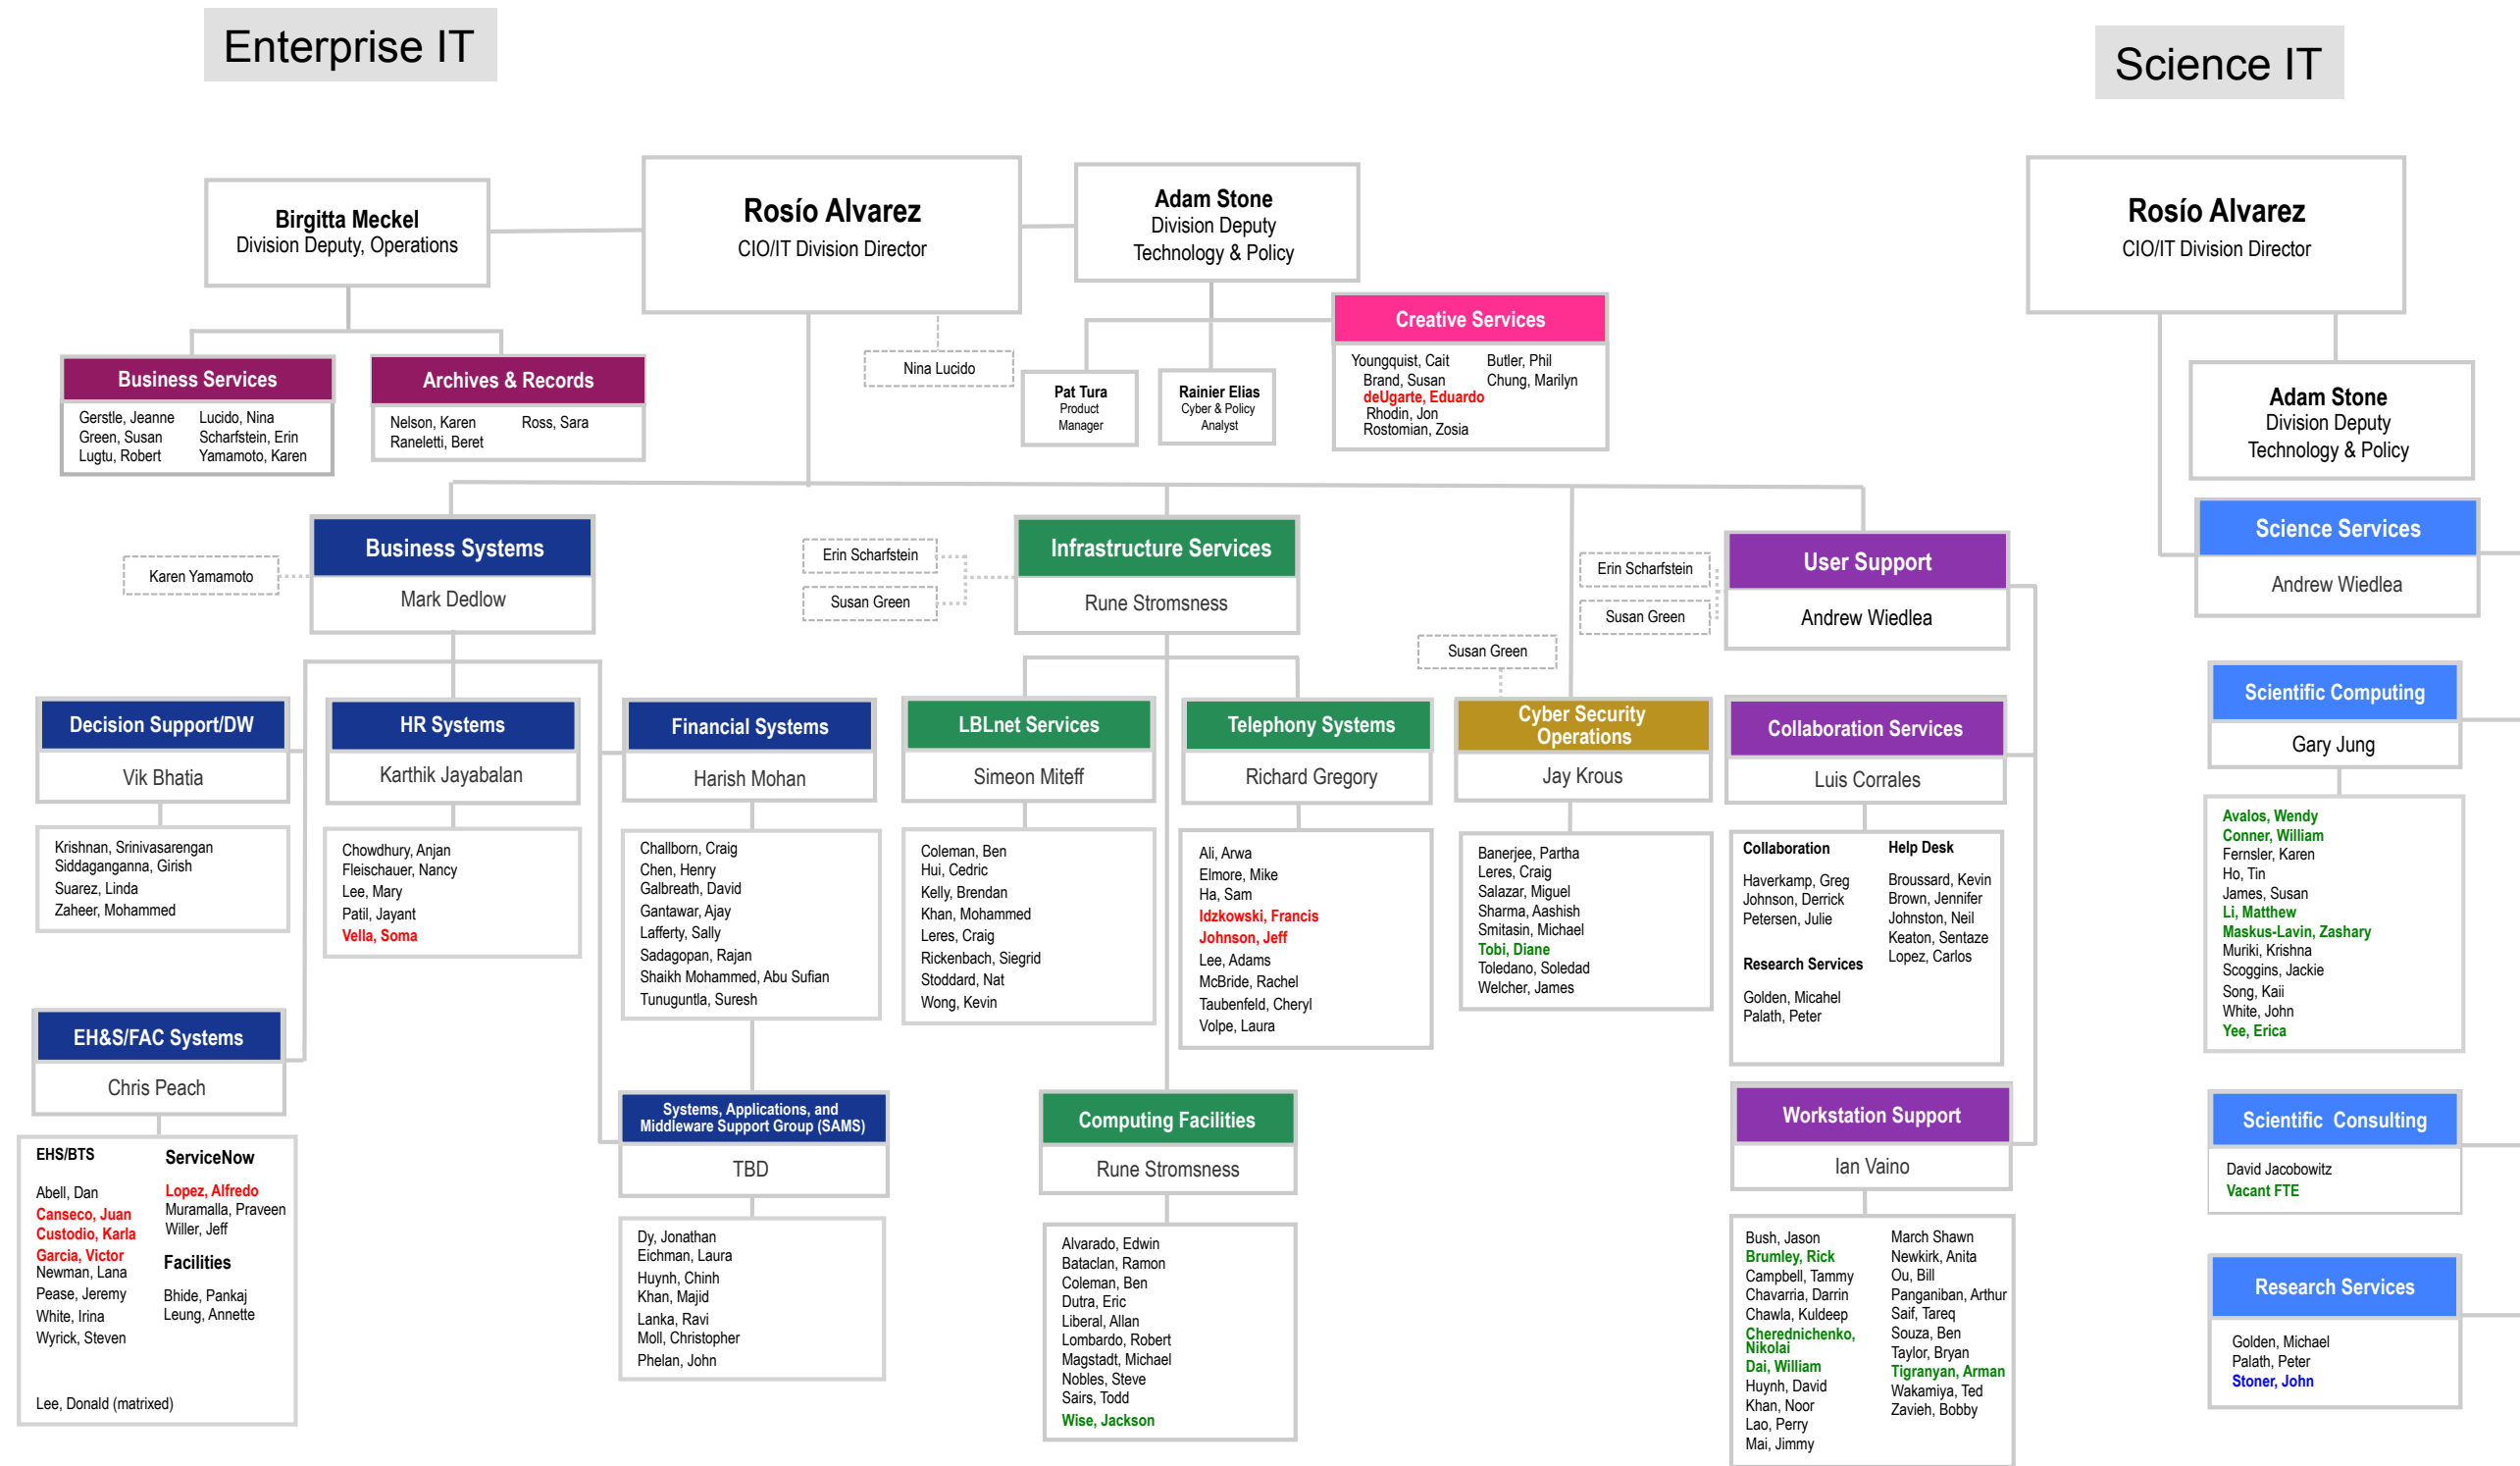

# Lawrence Berkeley National Laboratory IT Division

**LEGEND**

- Students
- Contractors
- Part-Time
- \*through UCB