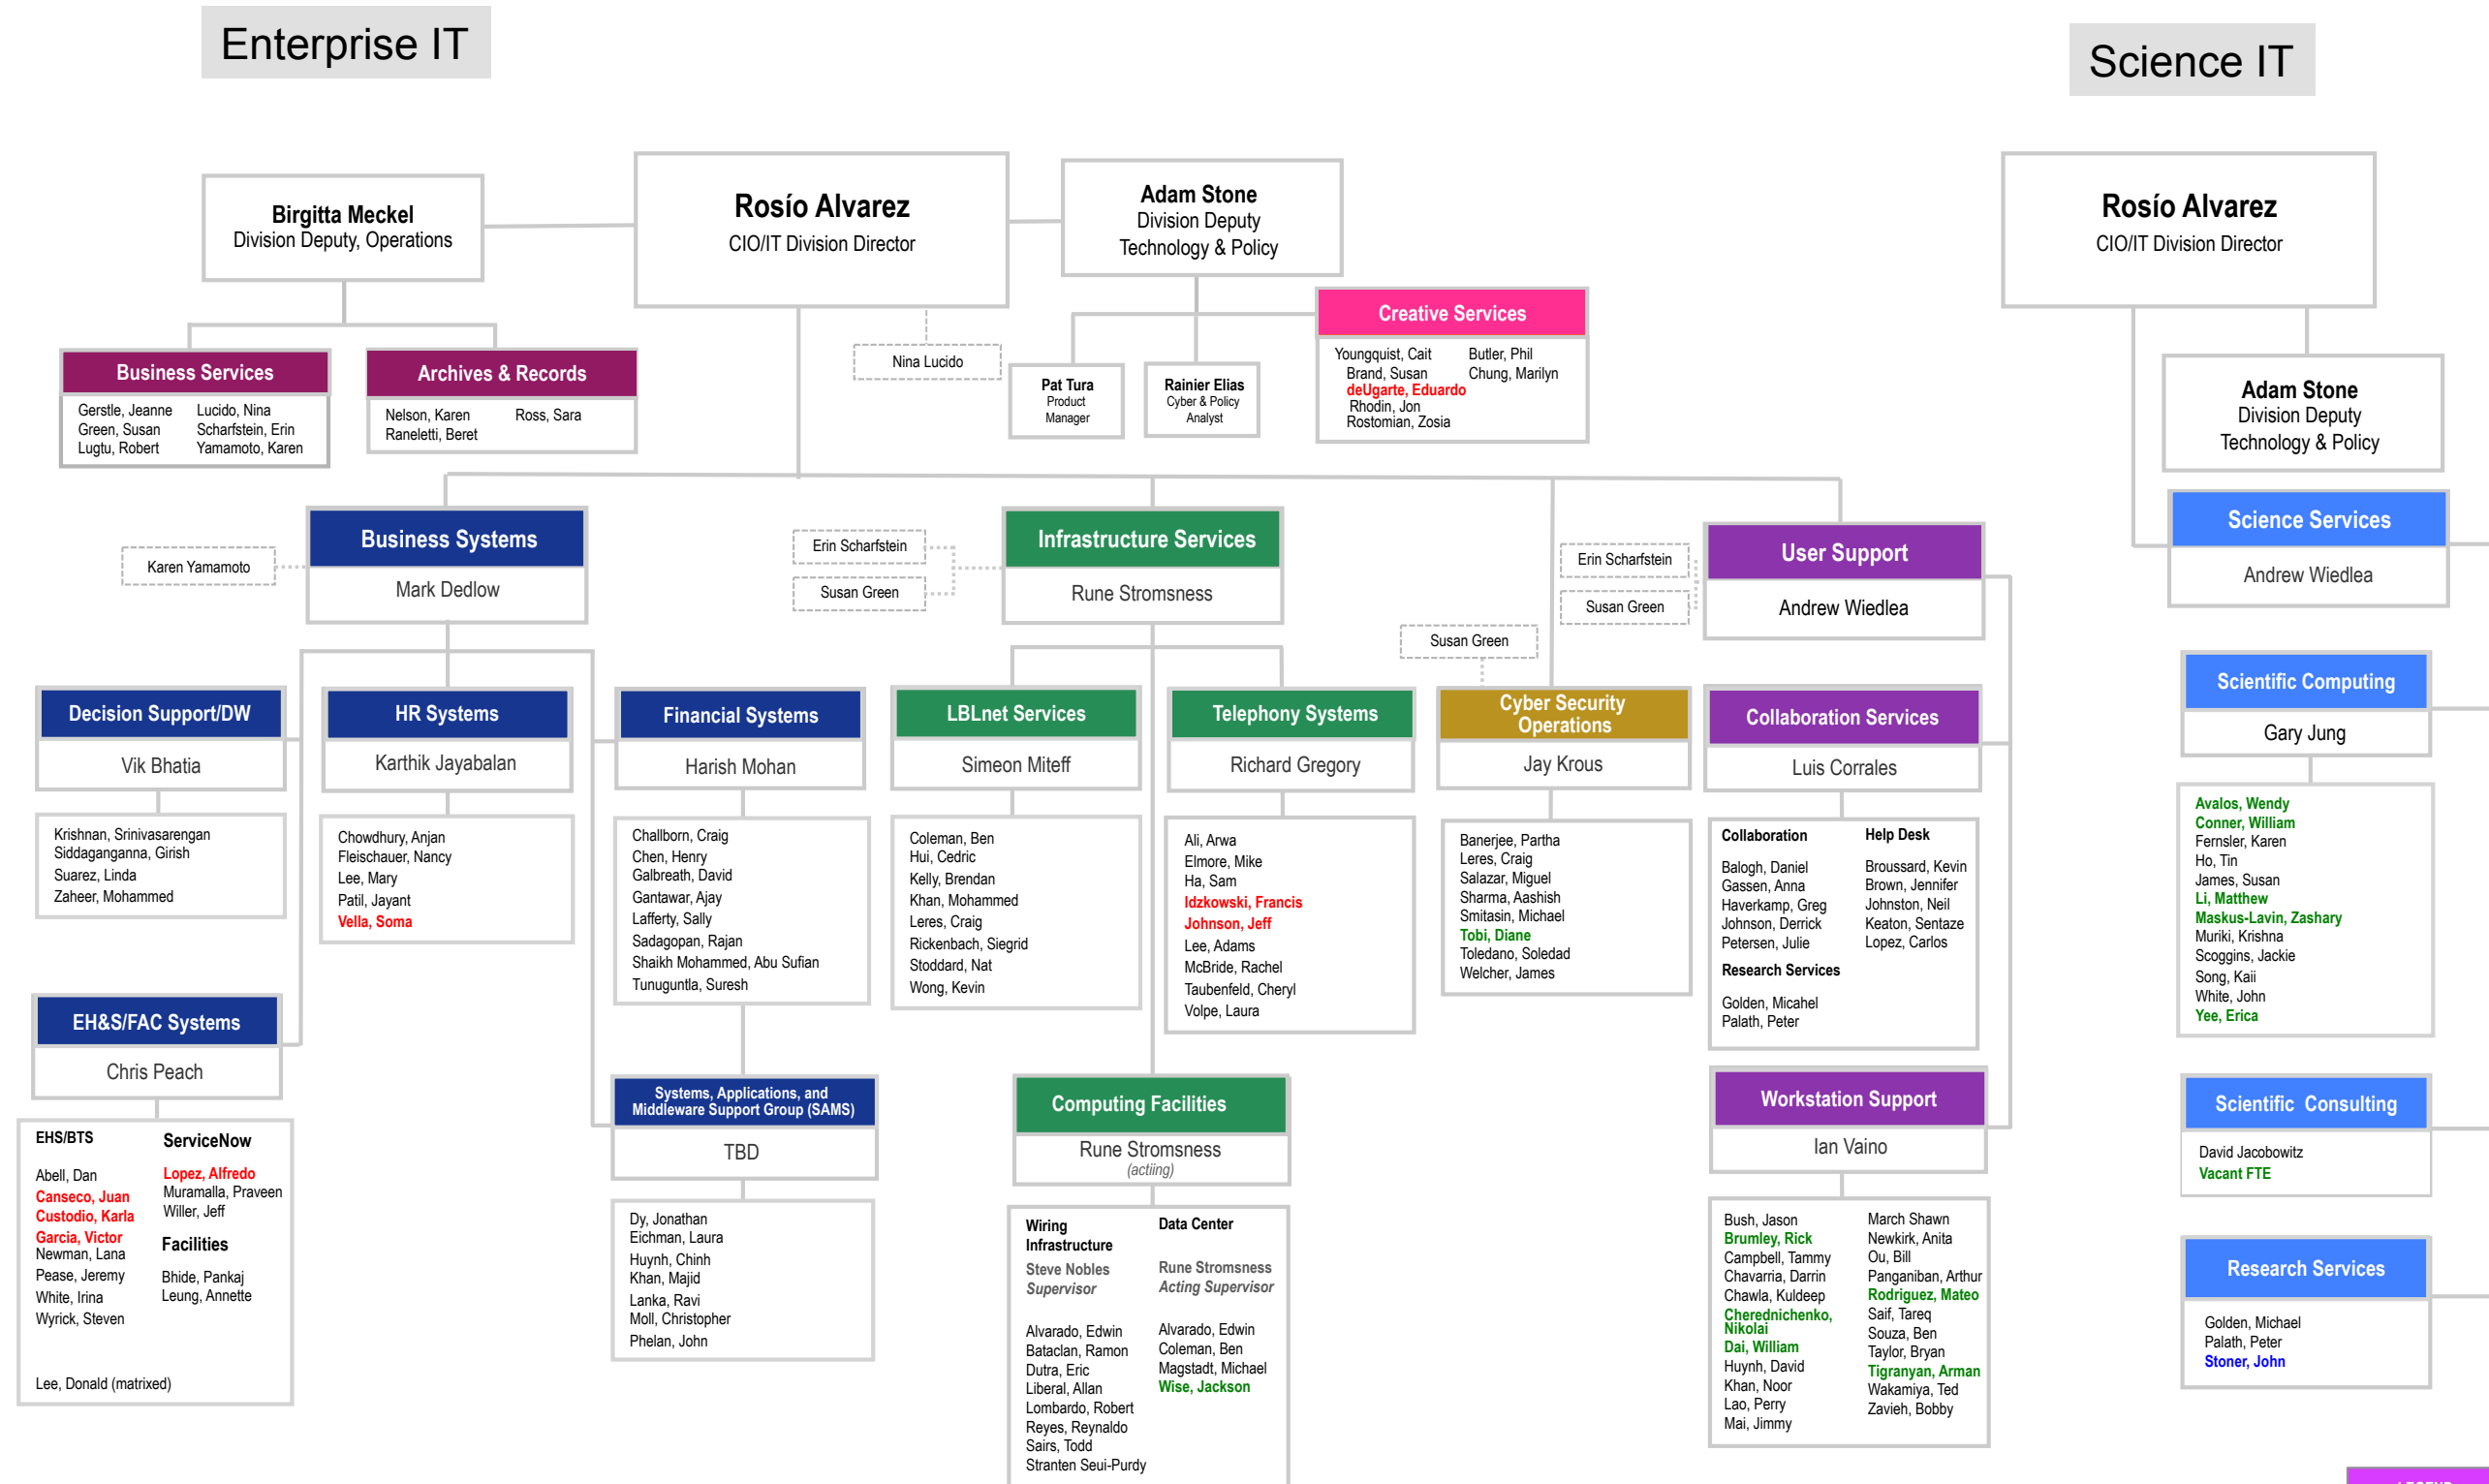

# Lawrence Berkeley National Laboratory IT Division

**LEGEND**

- Students
- Contractors
- Part-Time
- \*through UCB