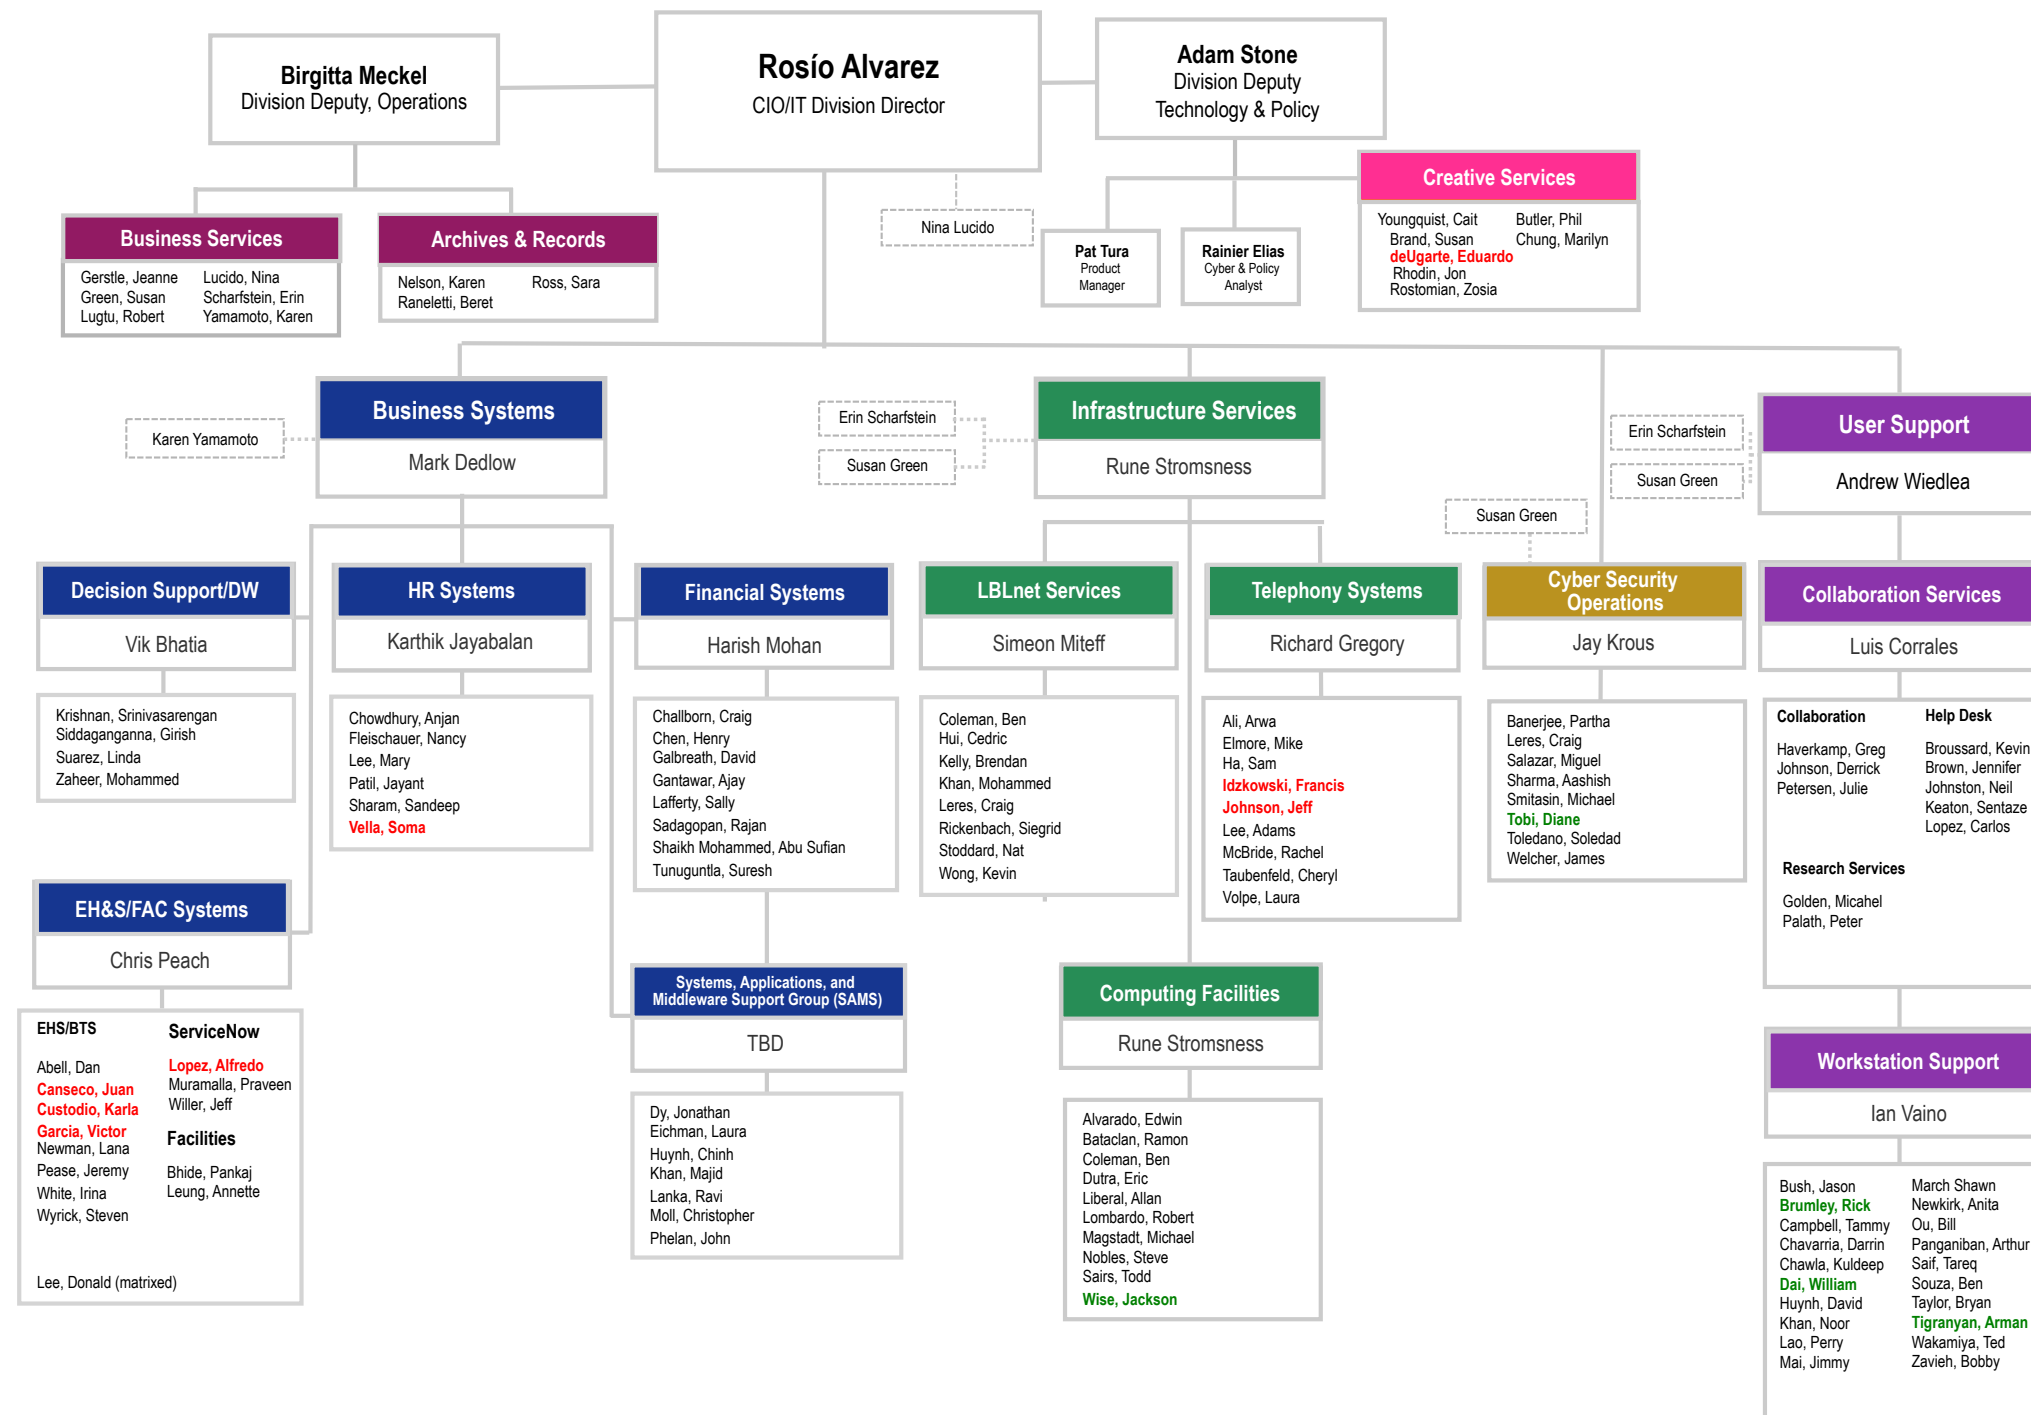

Lawrence Berkeley National Laboratory IT Division

Enterprise IT

Science IT

LEGEND

- █ Students
- █ Contractors
- █ Part-Time
- *through UCB