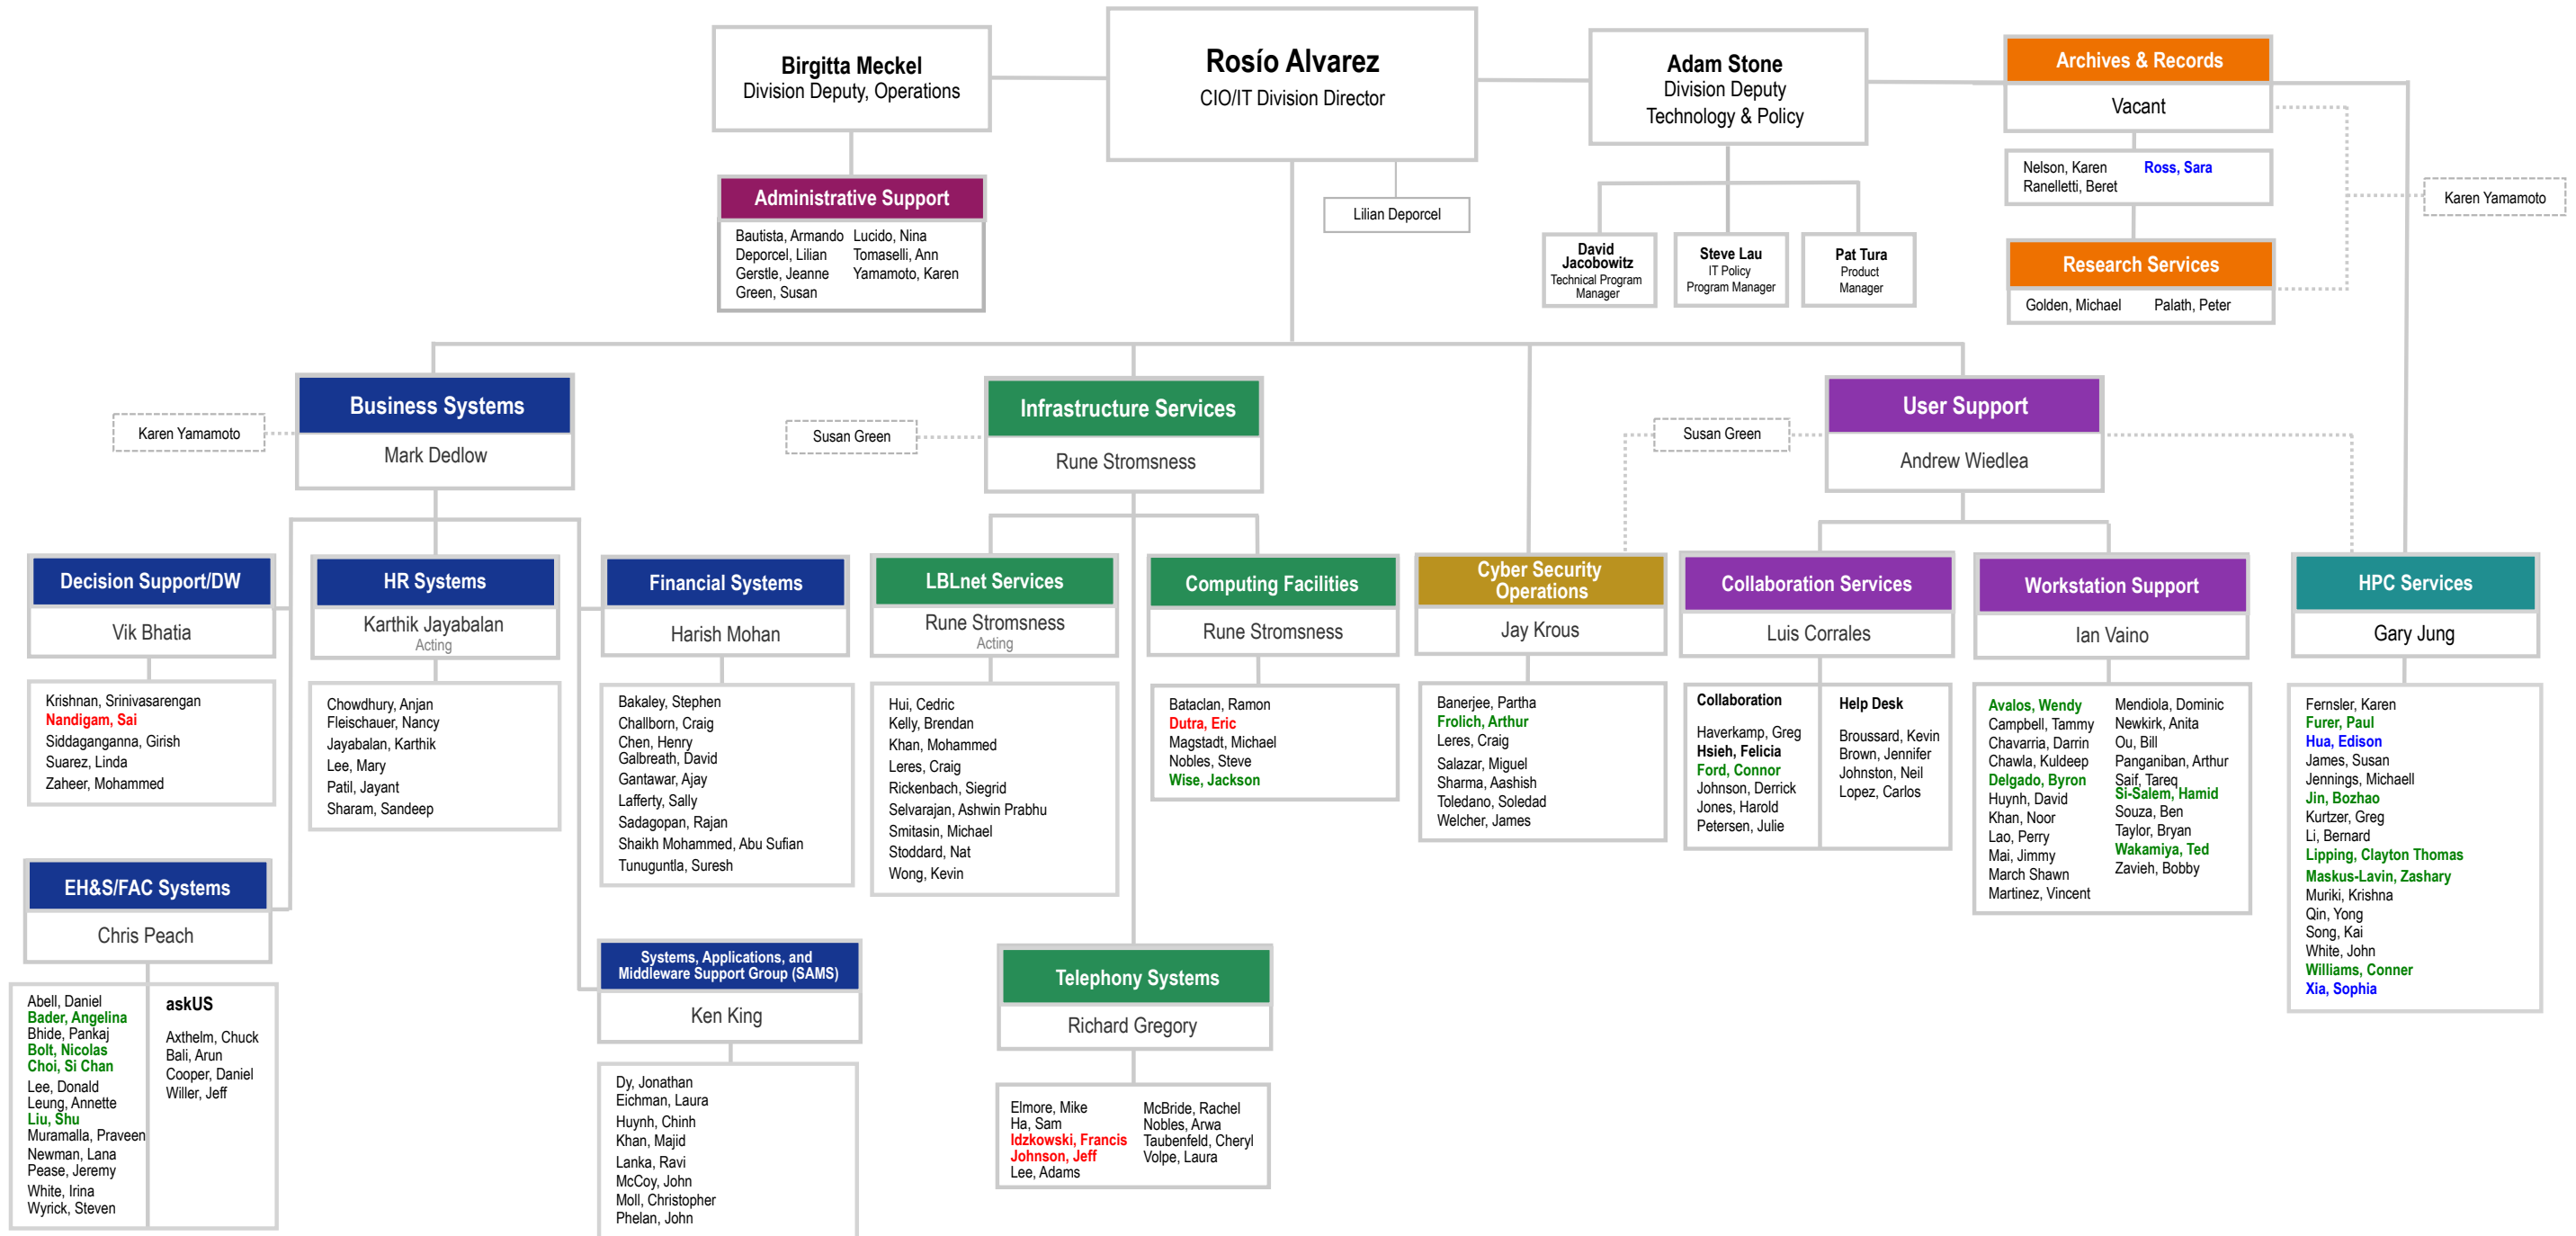

Lawrence Berkeley National Laboratory IT Division

LEGEND

- Students
- Contractors
- Part-Time
- *through UCB