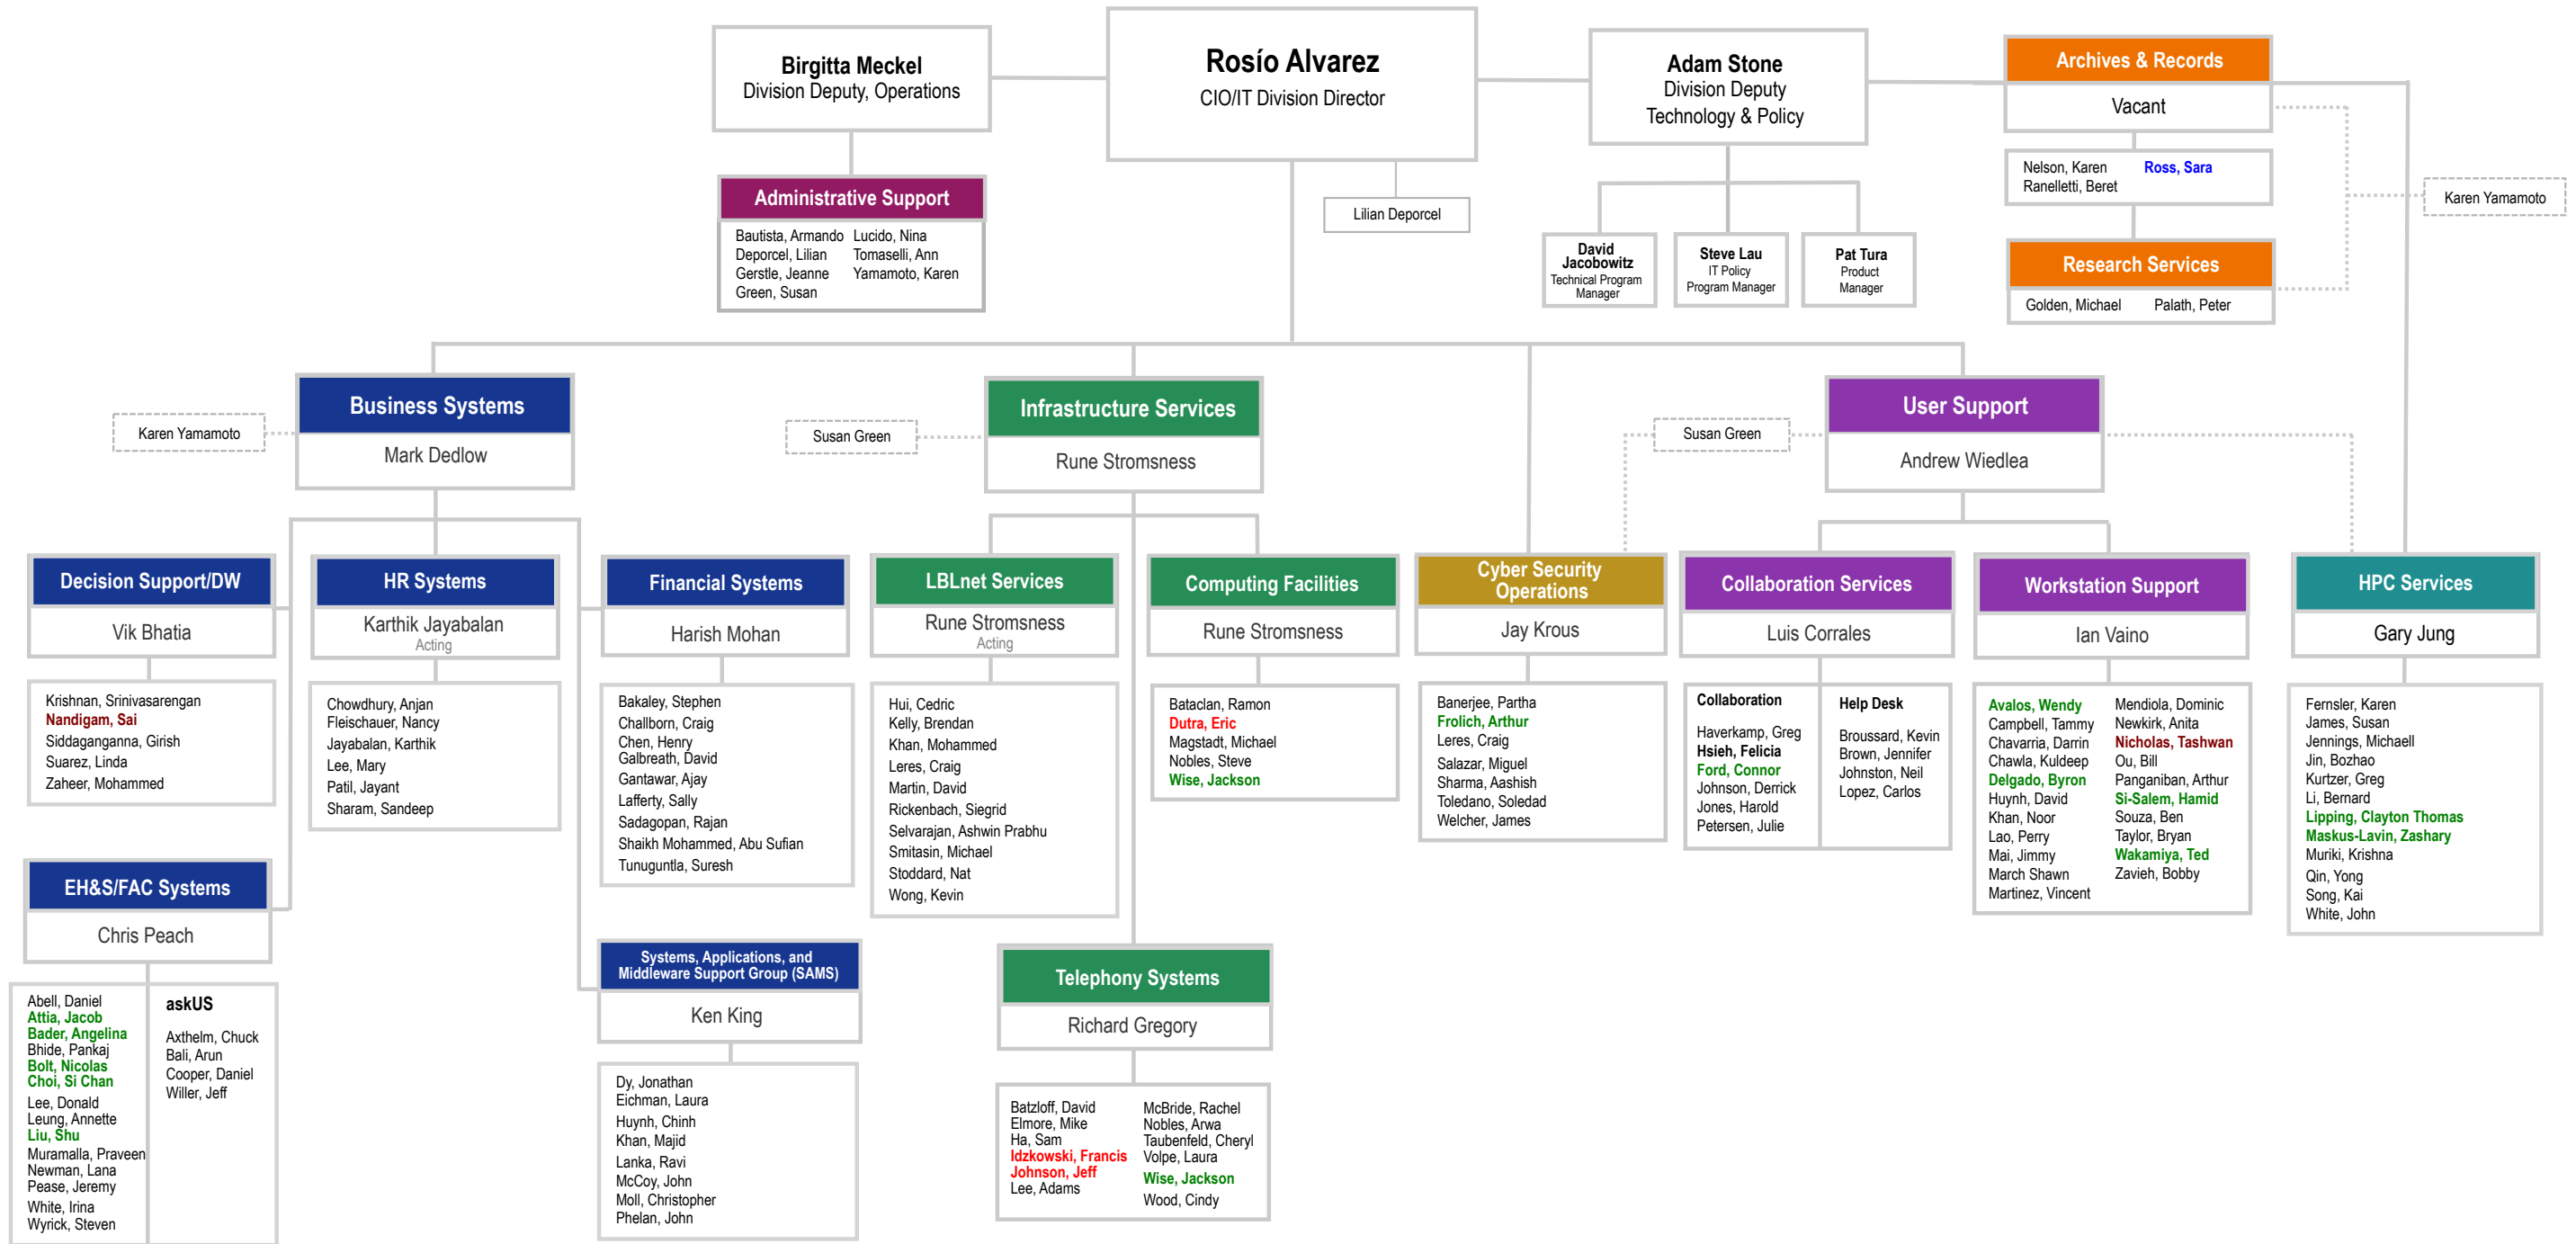

Lawrence Berkeley National Laboratory IT Division

LEGEND

- Students
- Contractors
- Part-Time
- *through UCB