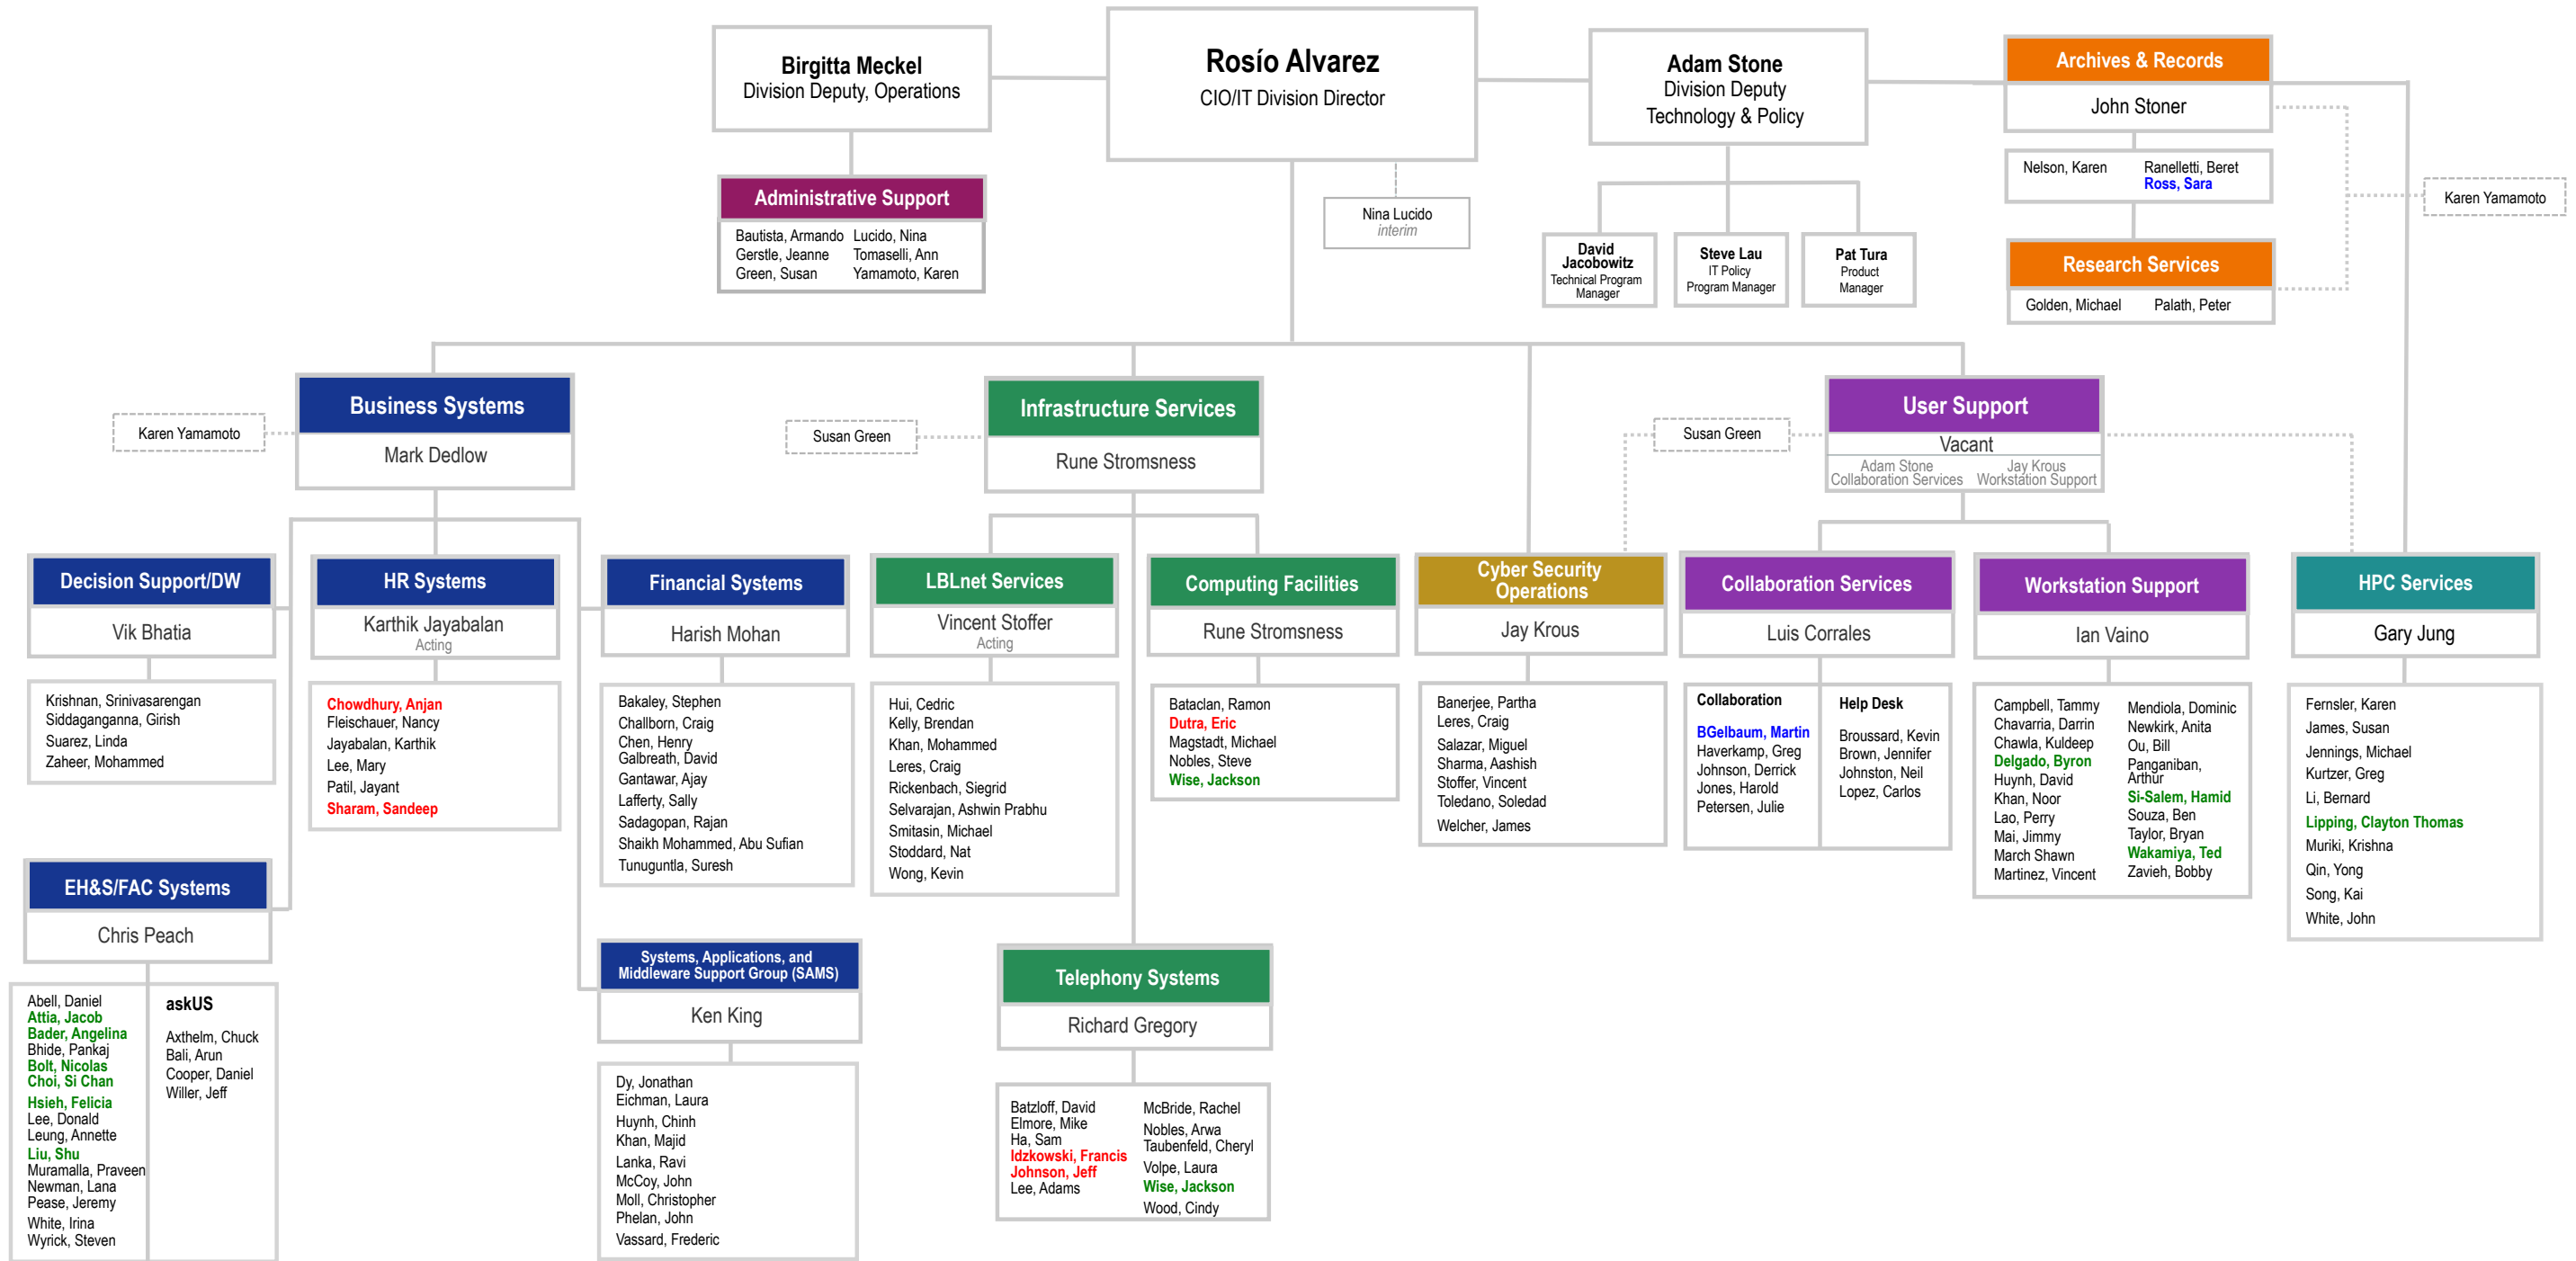

# Lawrence Berkeley National Laboratory IT Division

**LEGEND**

- Students
- Contractors
- Part-Time
- \*through UCB