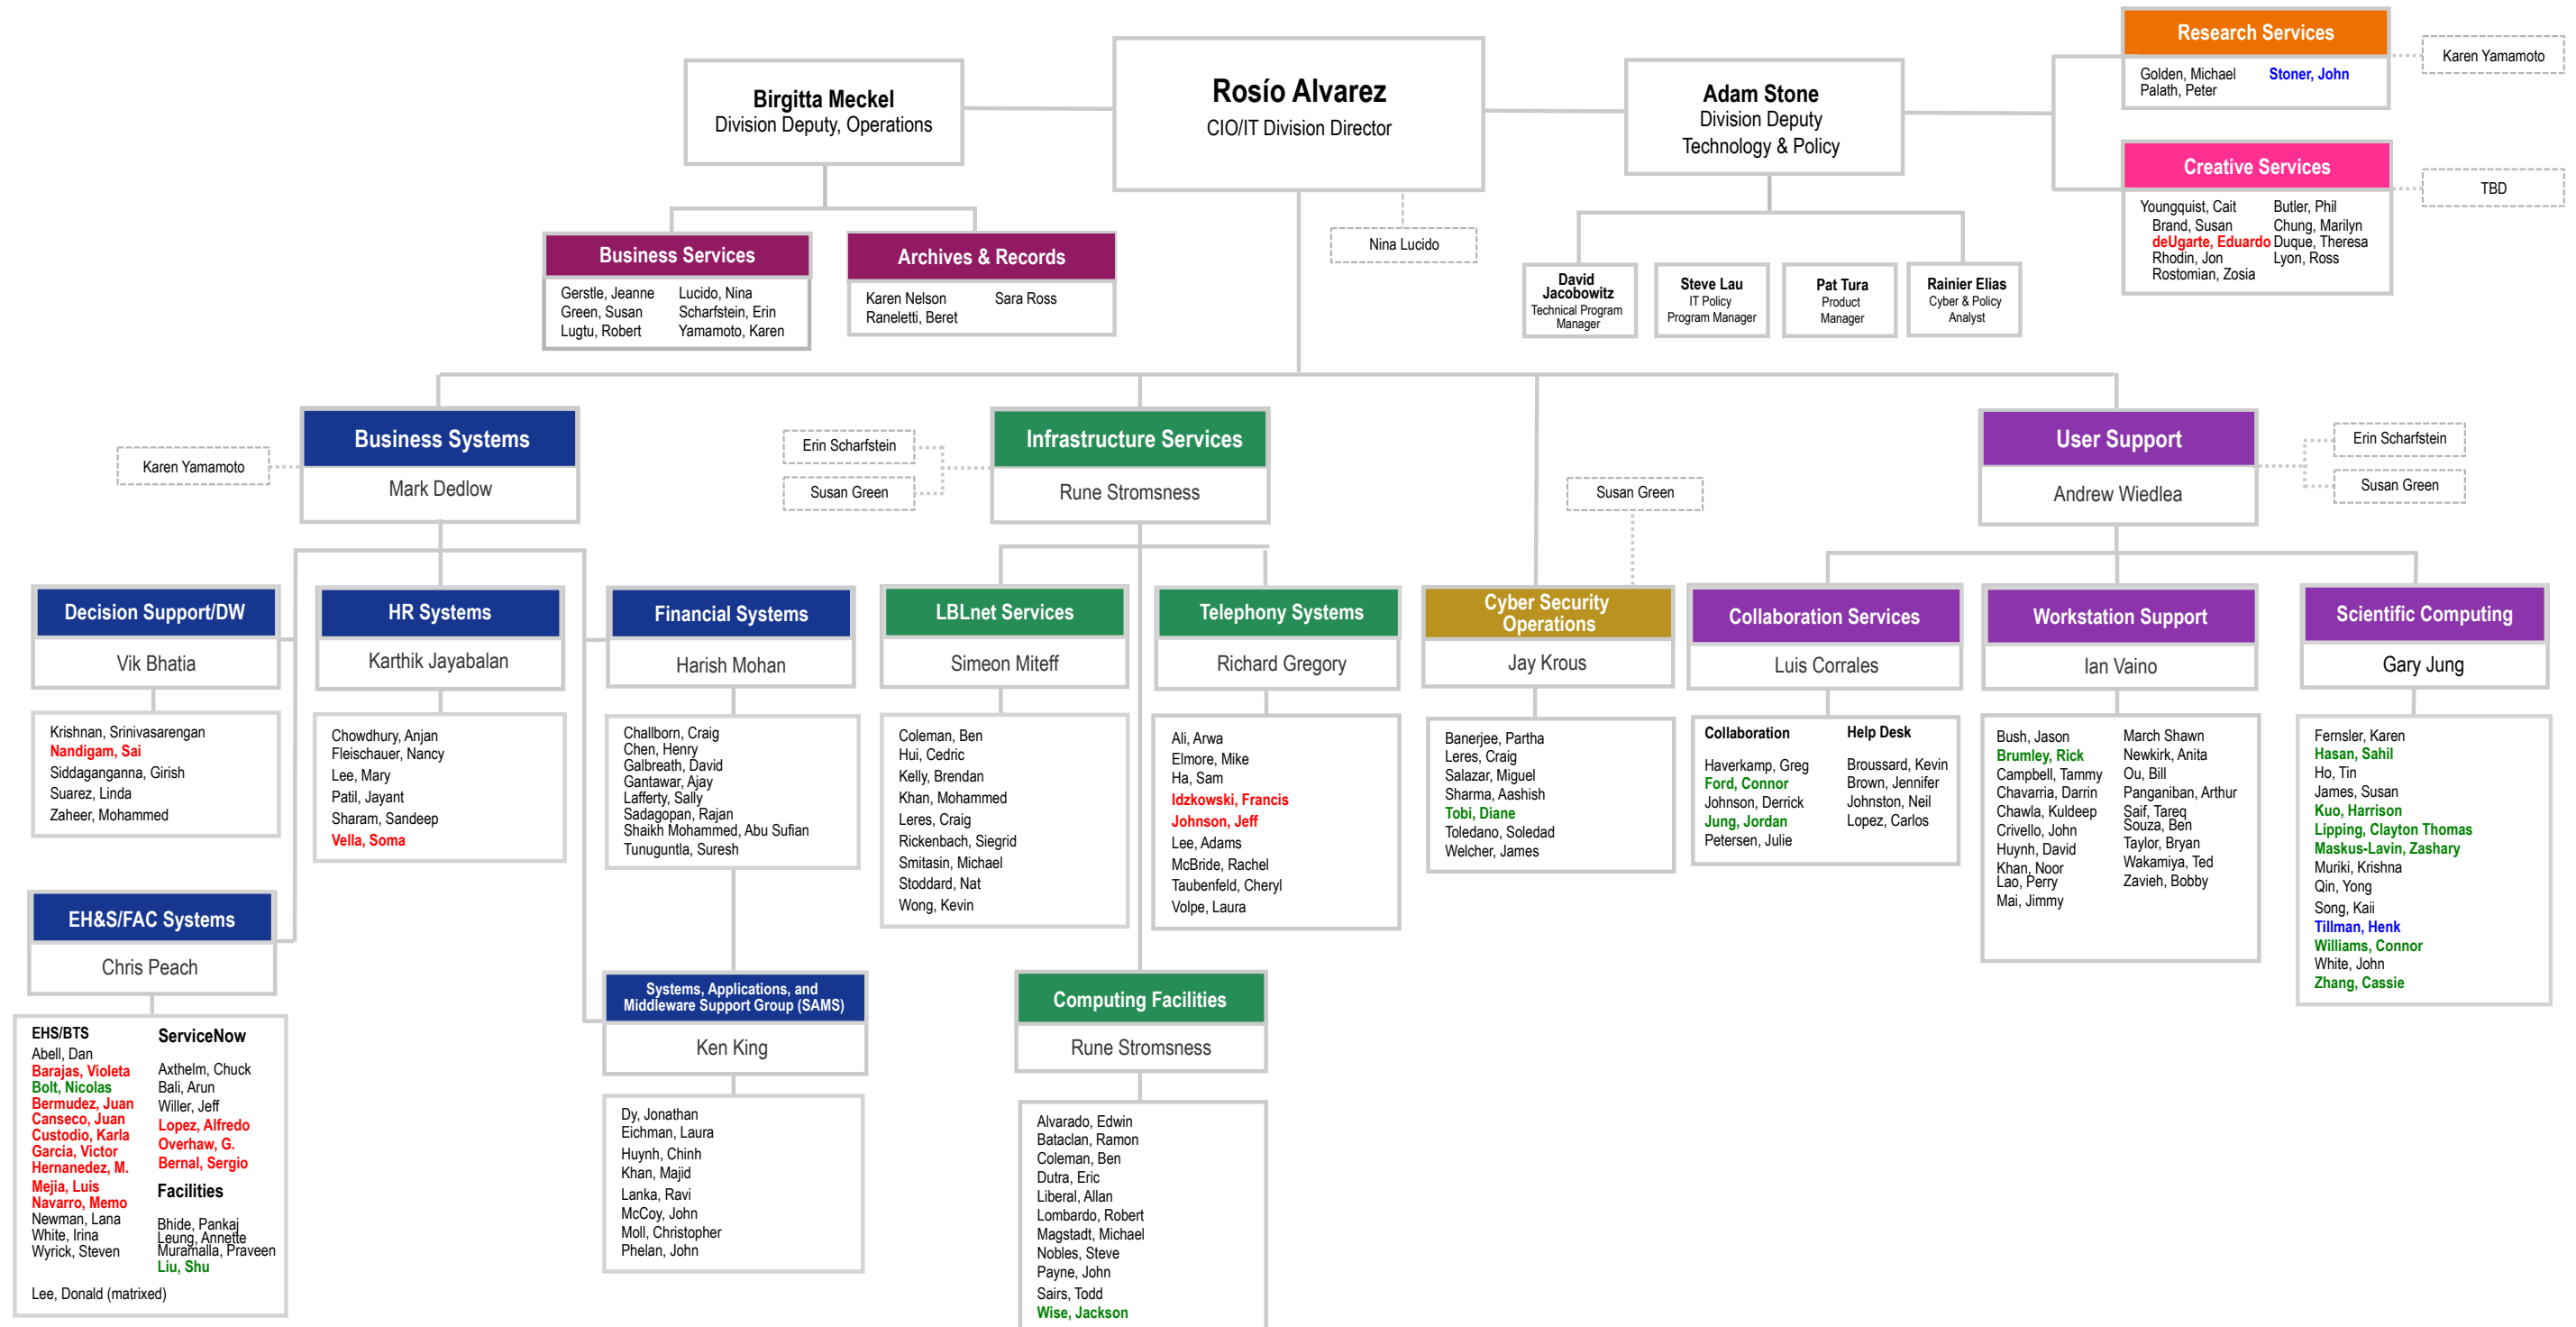

# Lawrence Berkeley National Laboratory IT Division

**LEGEND**

- Students
- Contractors
- Part-Time
- \*through UCB