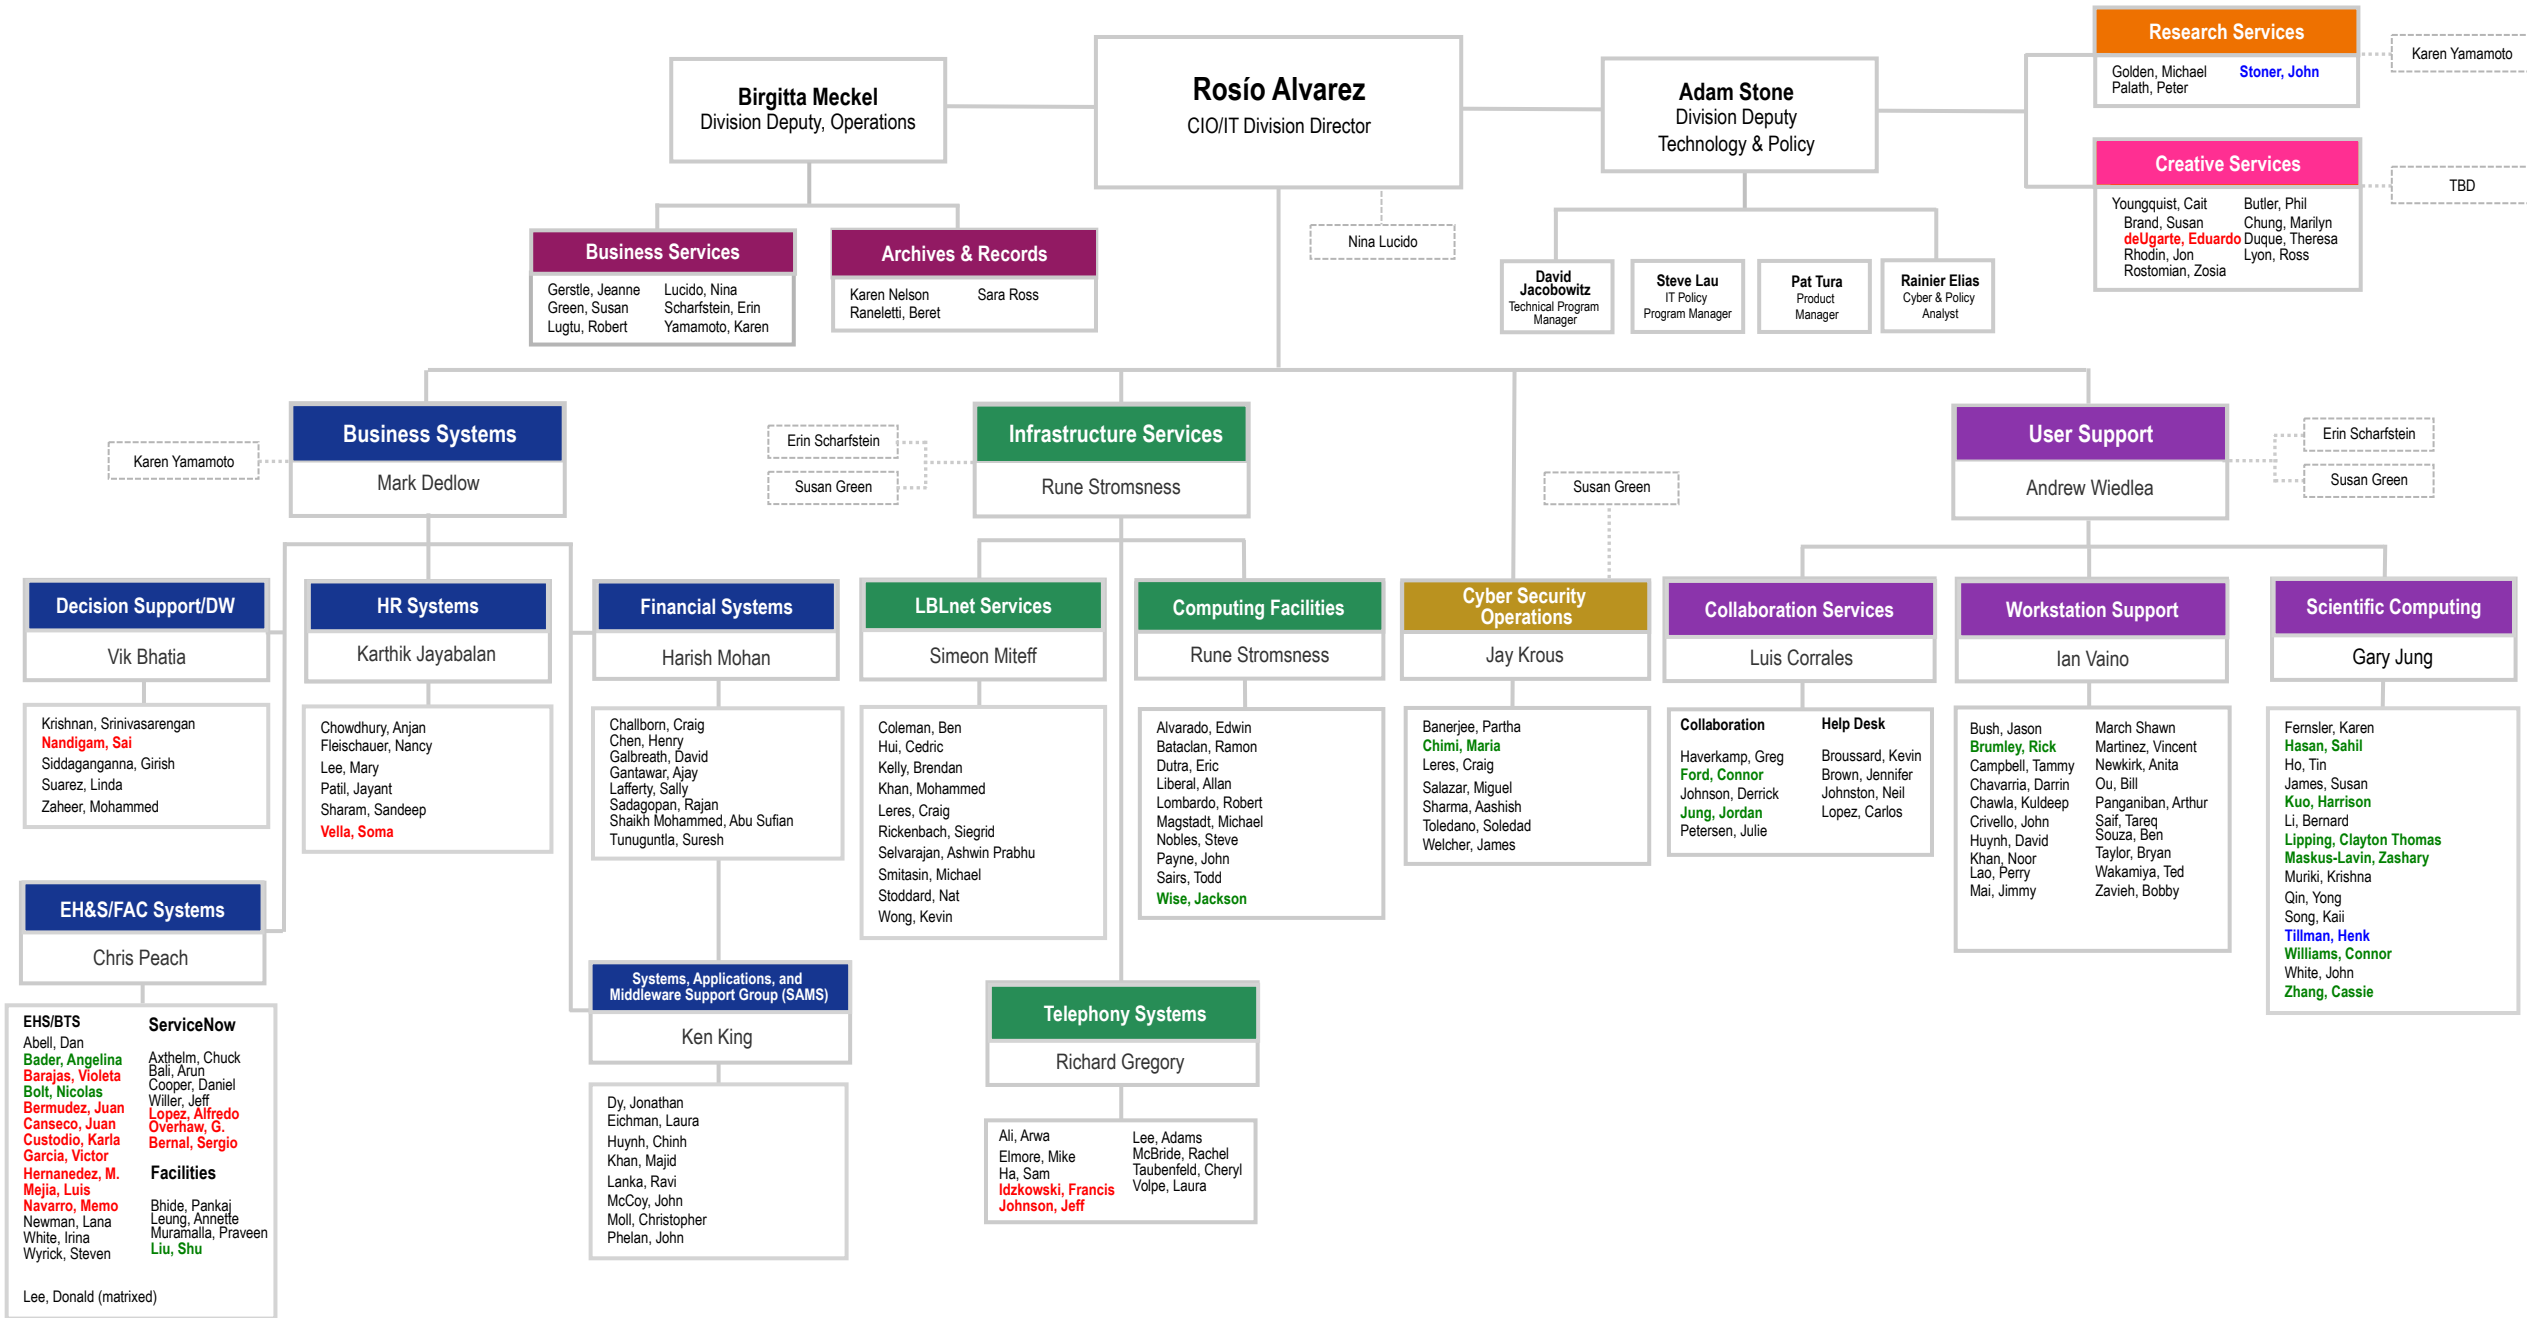

Lawrence Berkeley National Laboratory IT Division

LEGEND

- Students
- Contractors
- Part-Time
- *through UCB