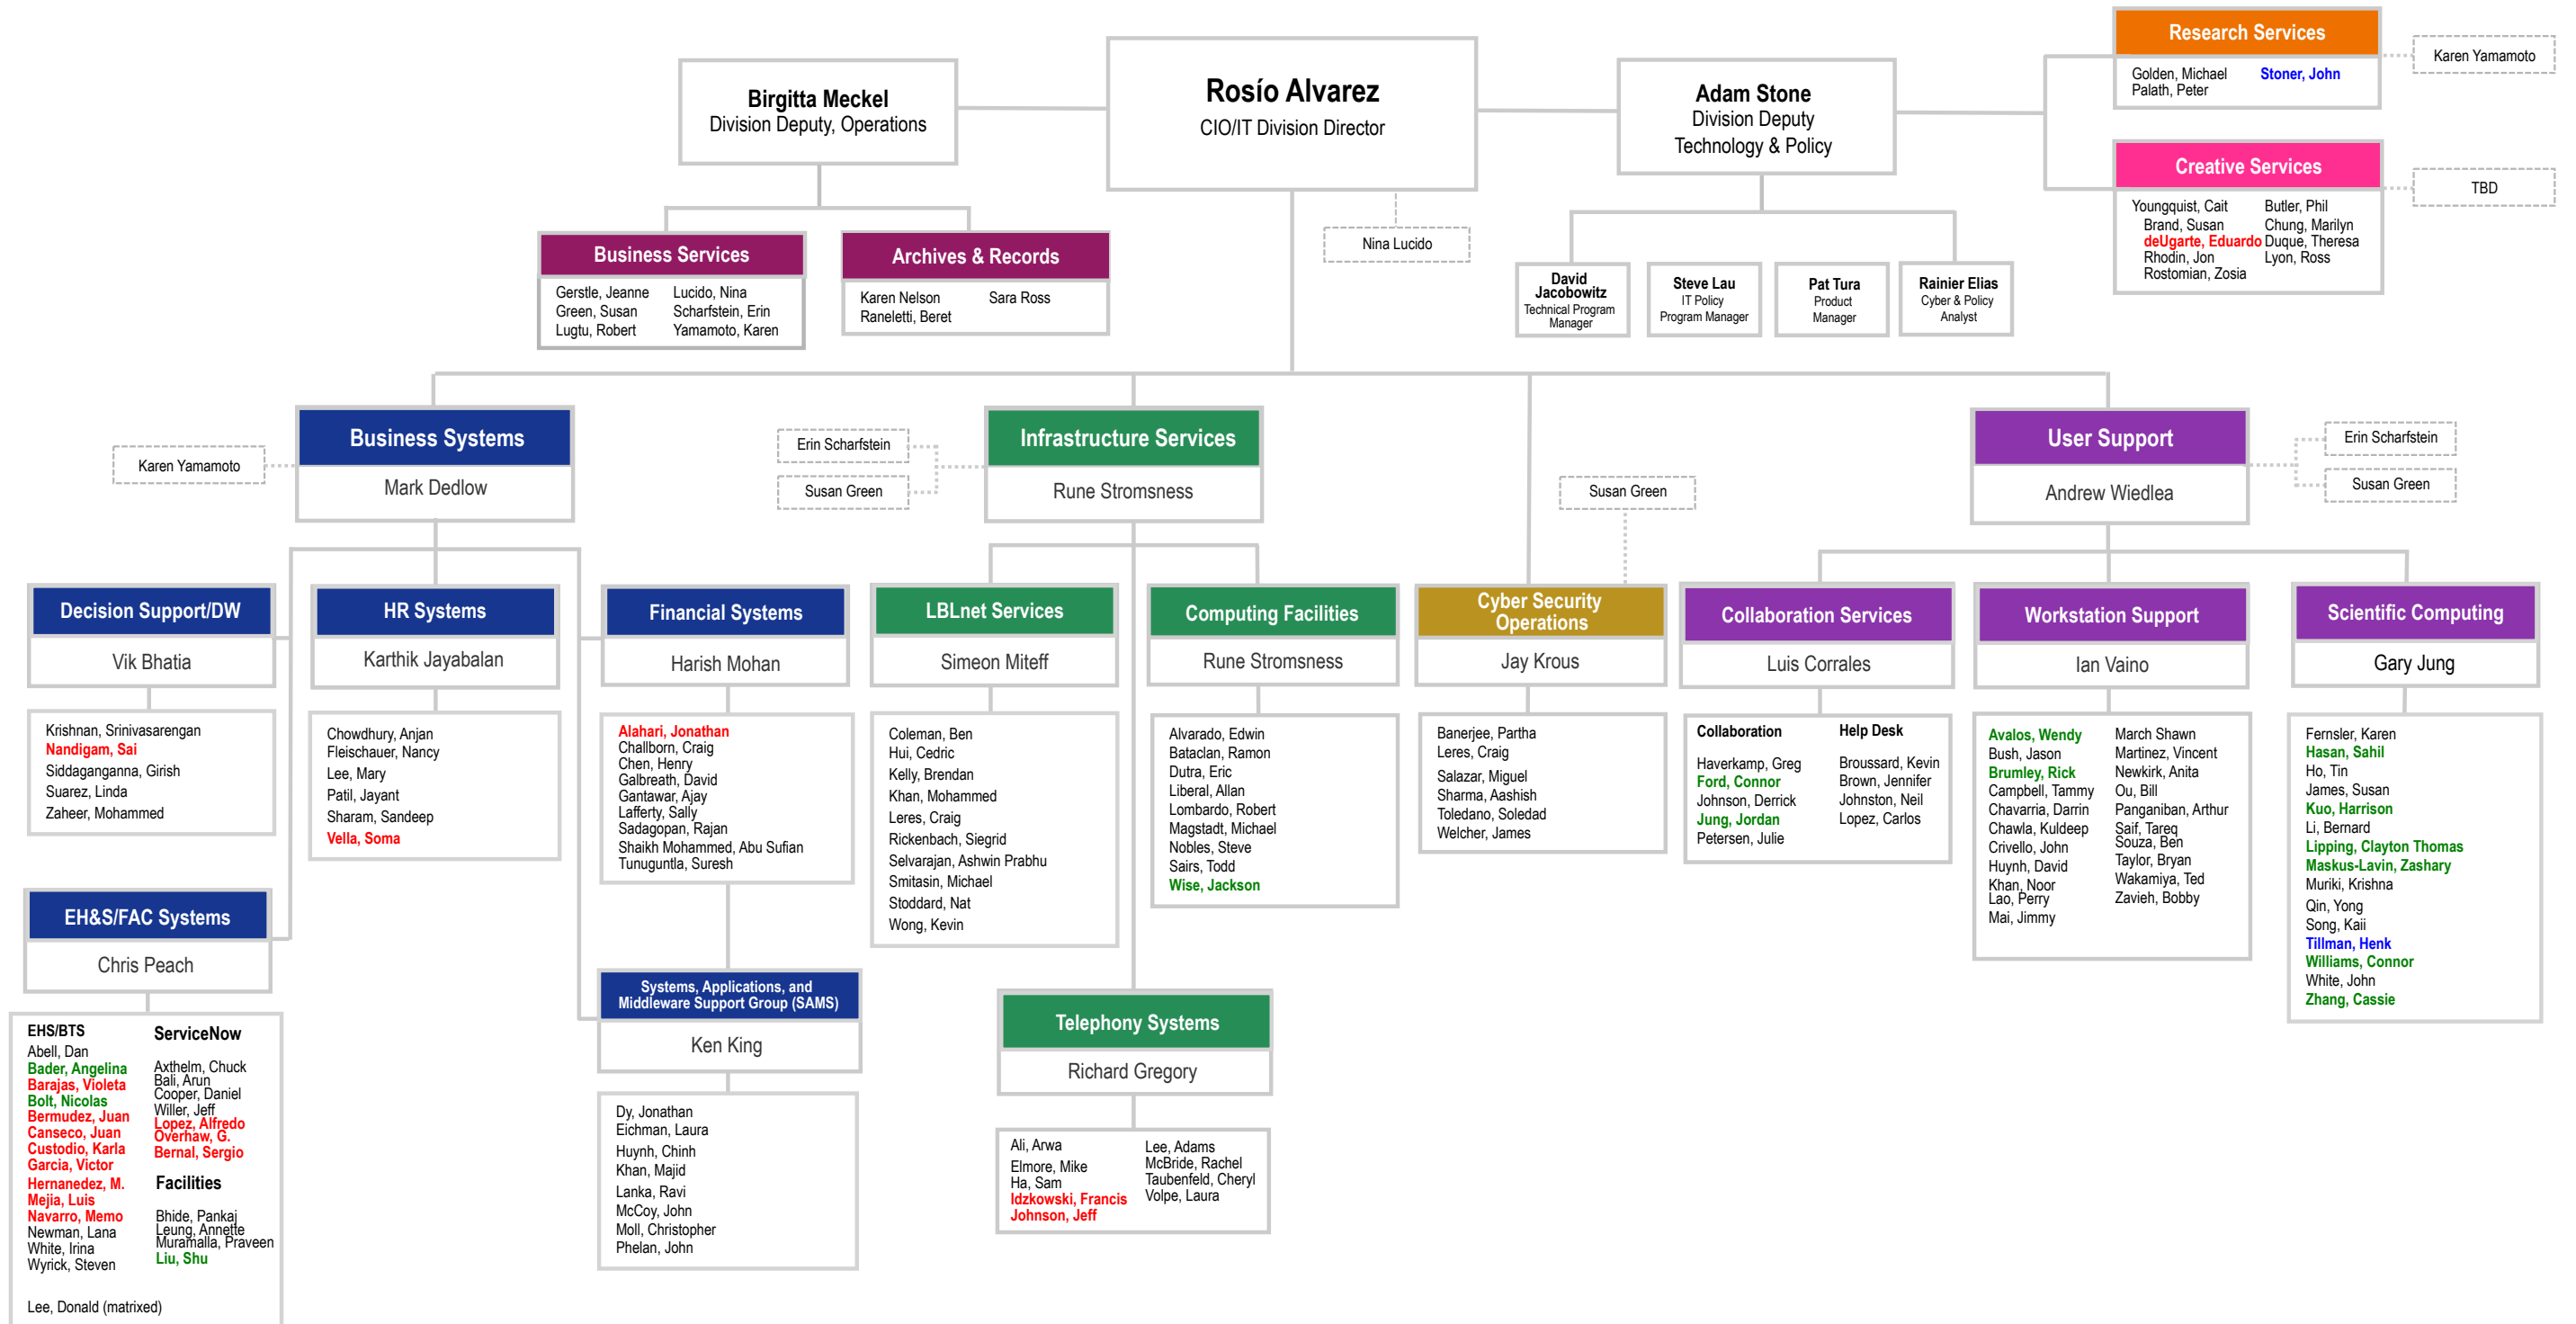

Lawrence Berkeley National Laboratory IT Division

LEGEND

Students
Contractors
Part-Time
*through UCB