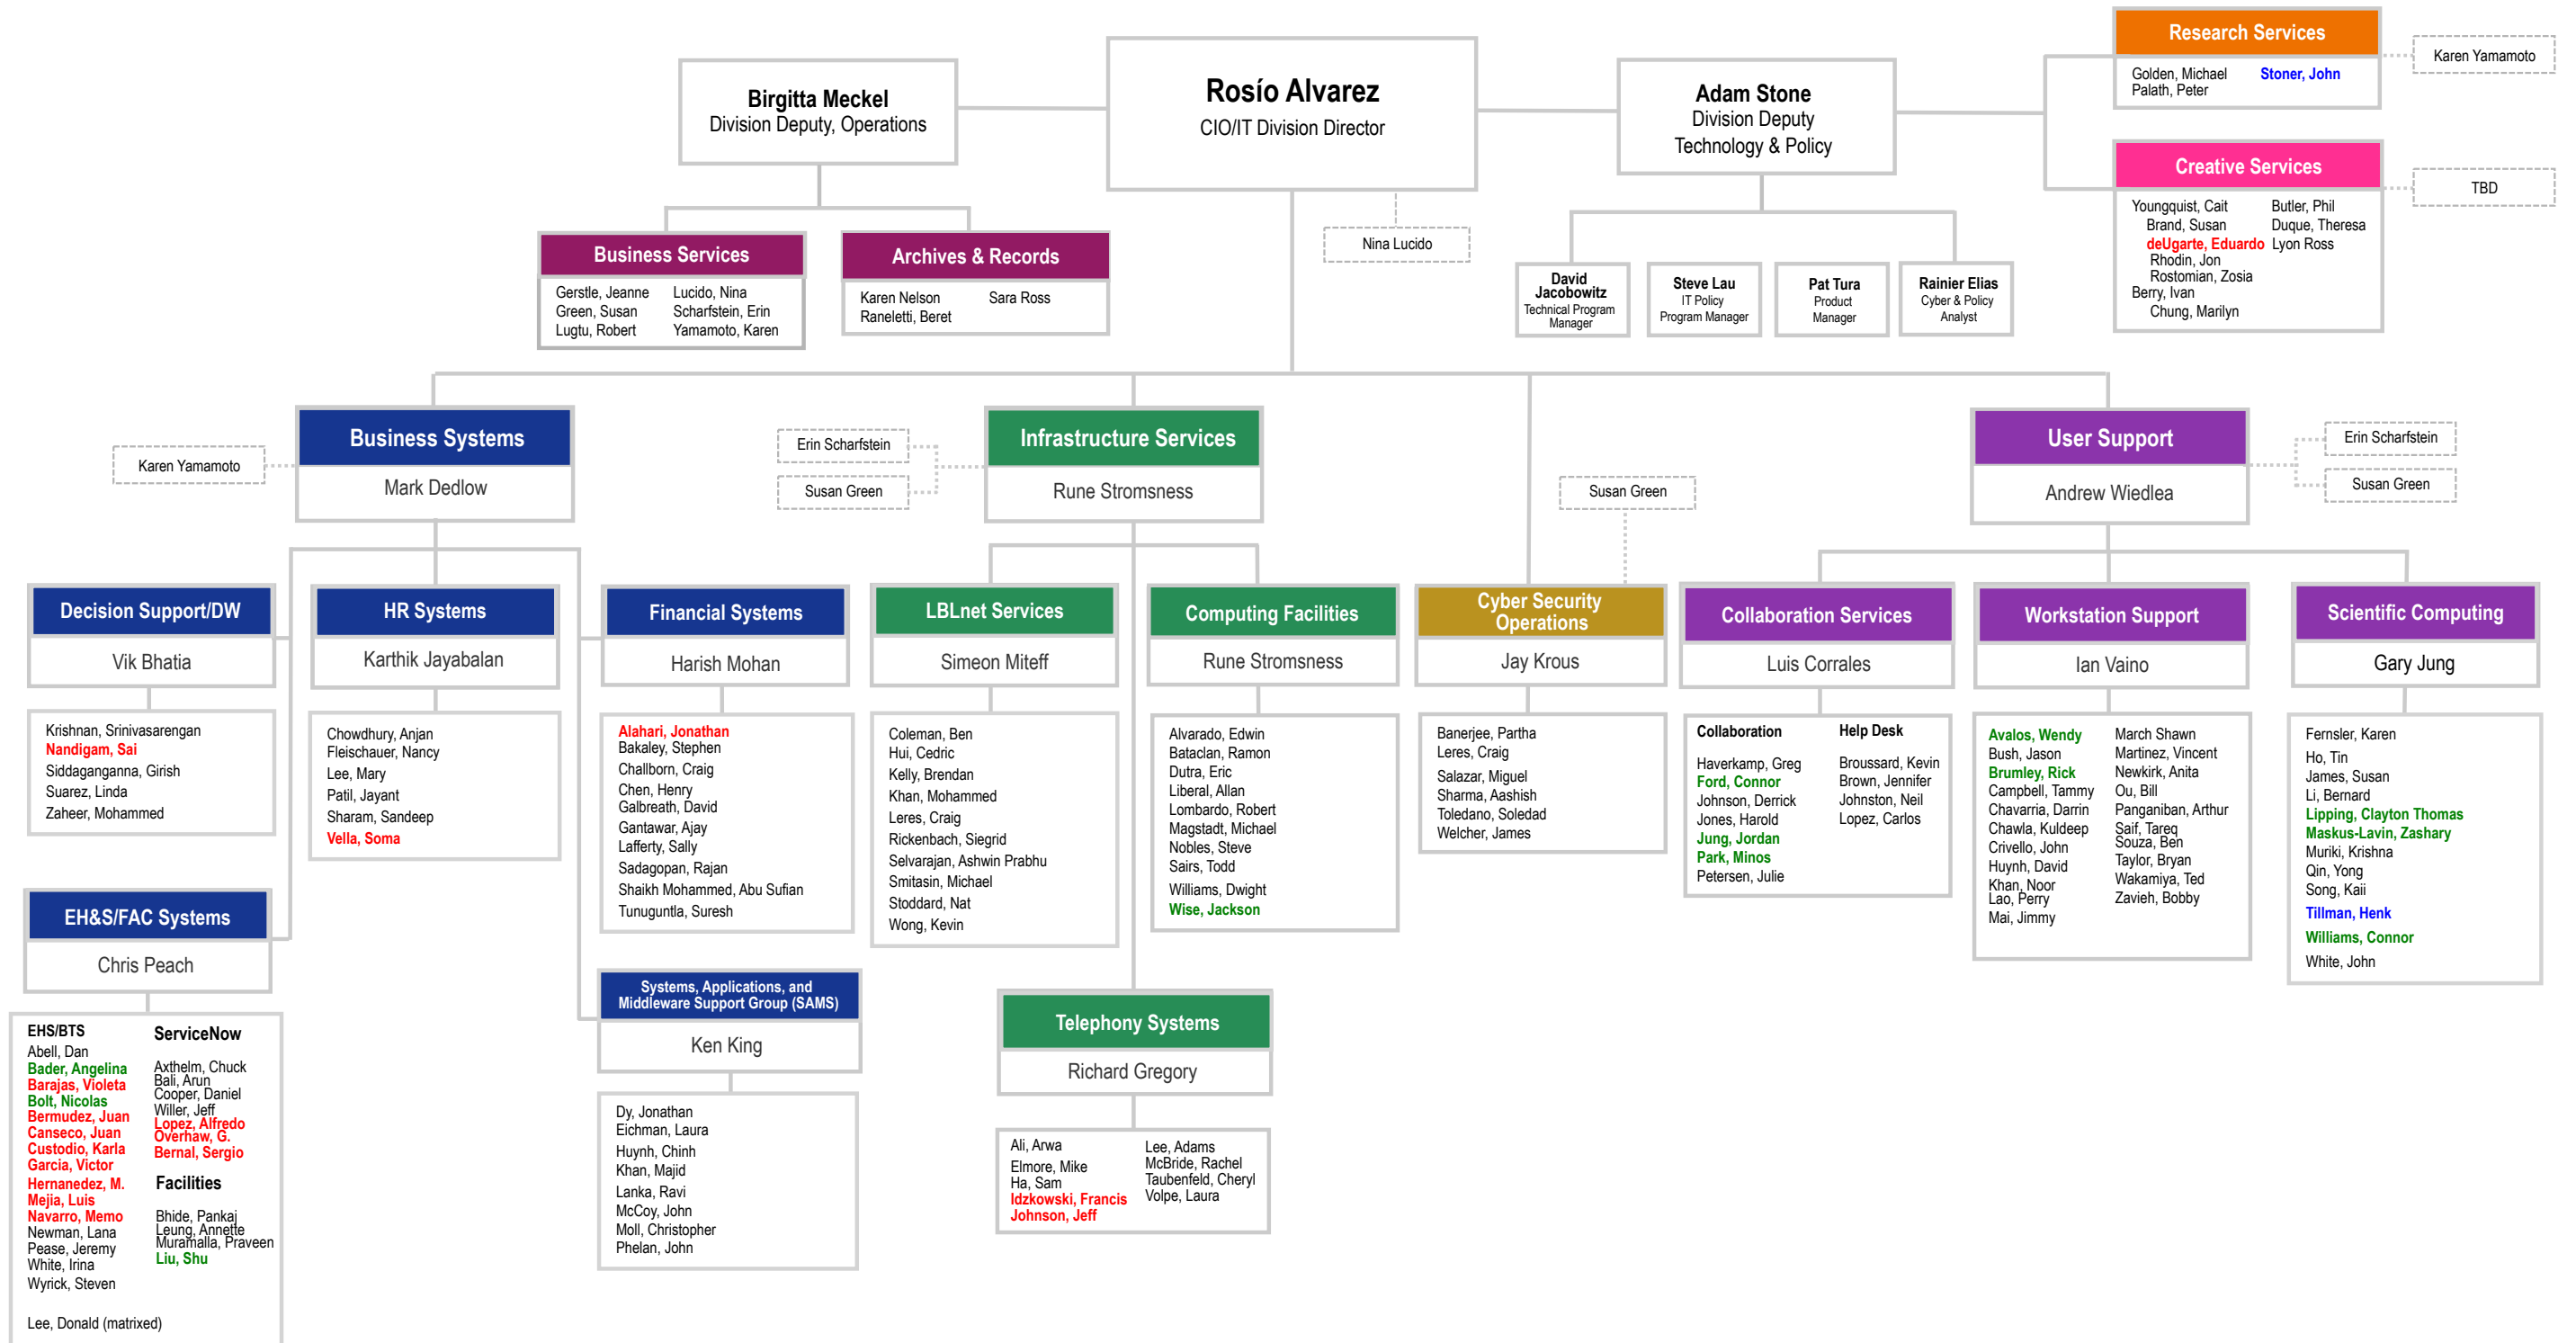

Lawrence Berkeley National Laboratory IT Division

LEGEND

- Students
- Contractors
- Part-Time
- *through UCB