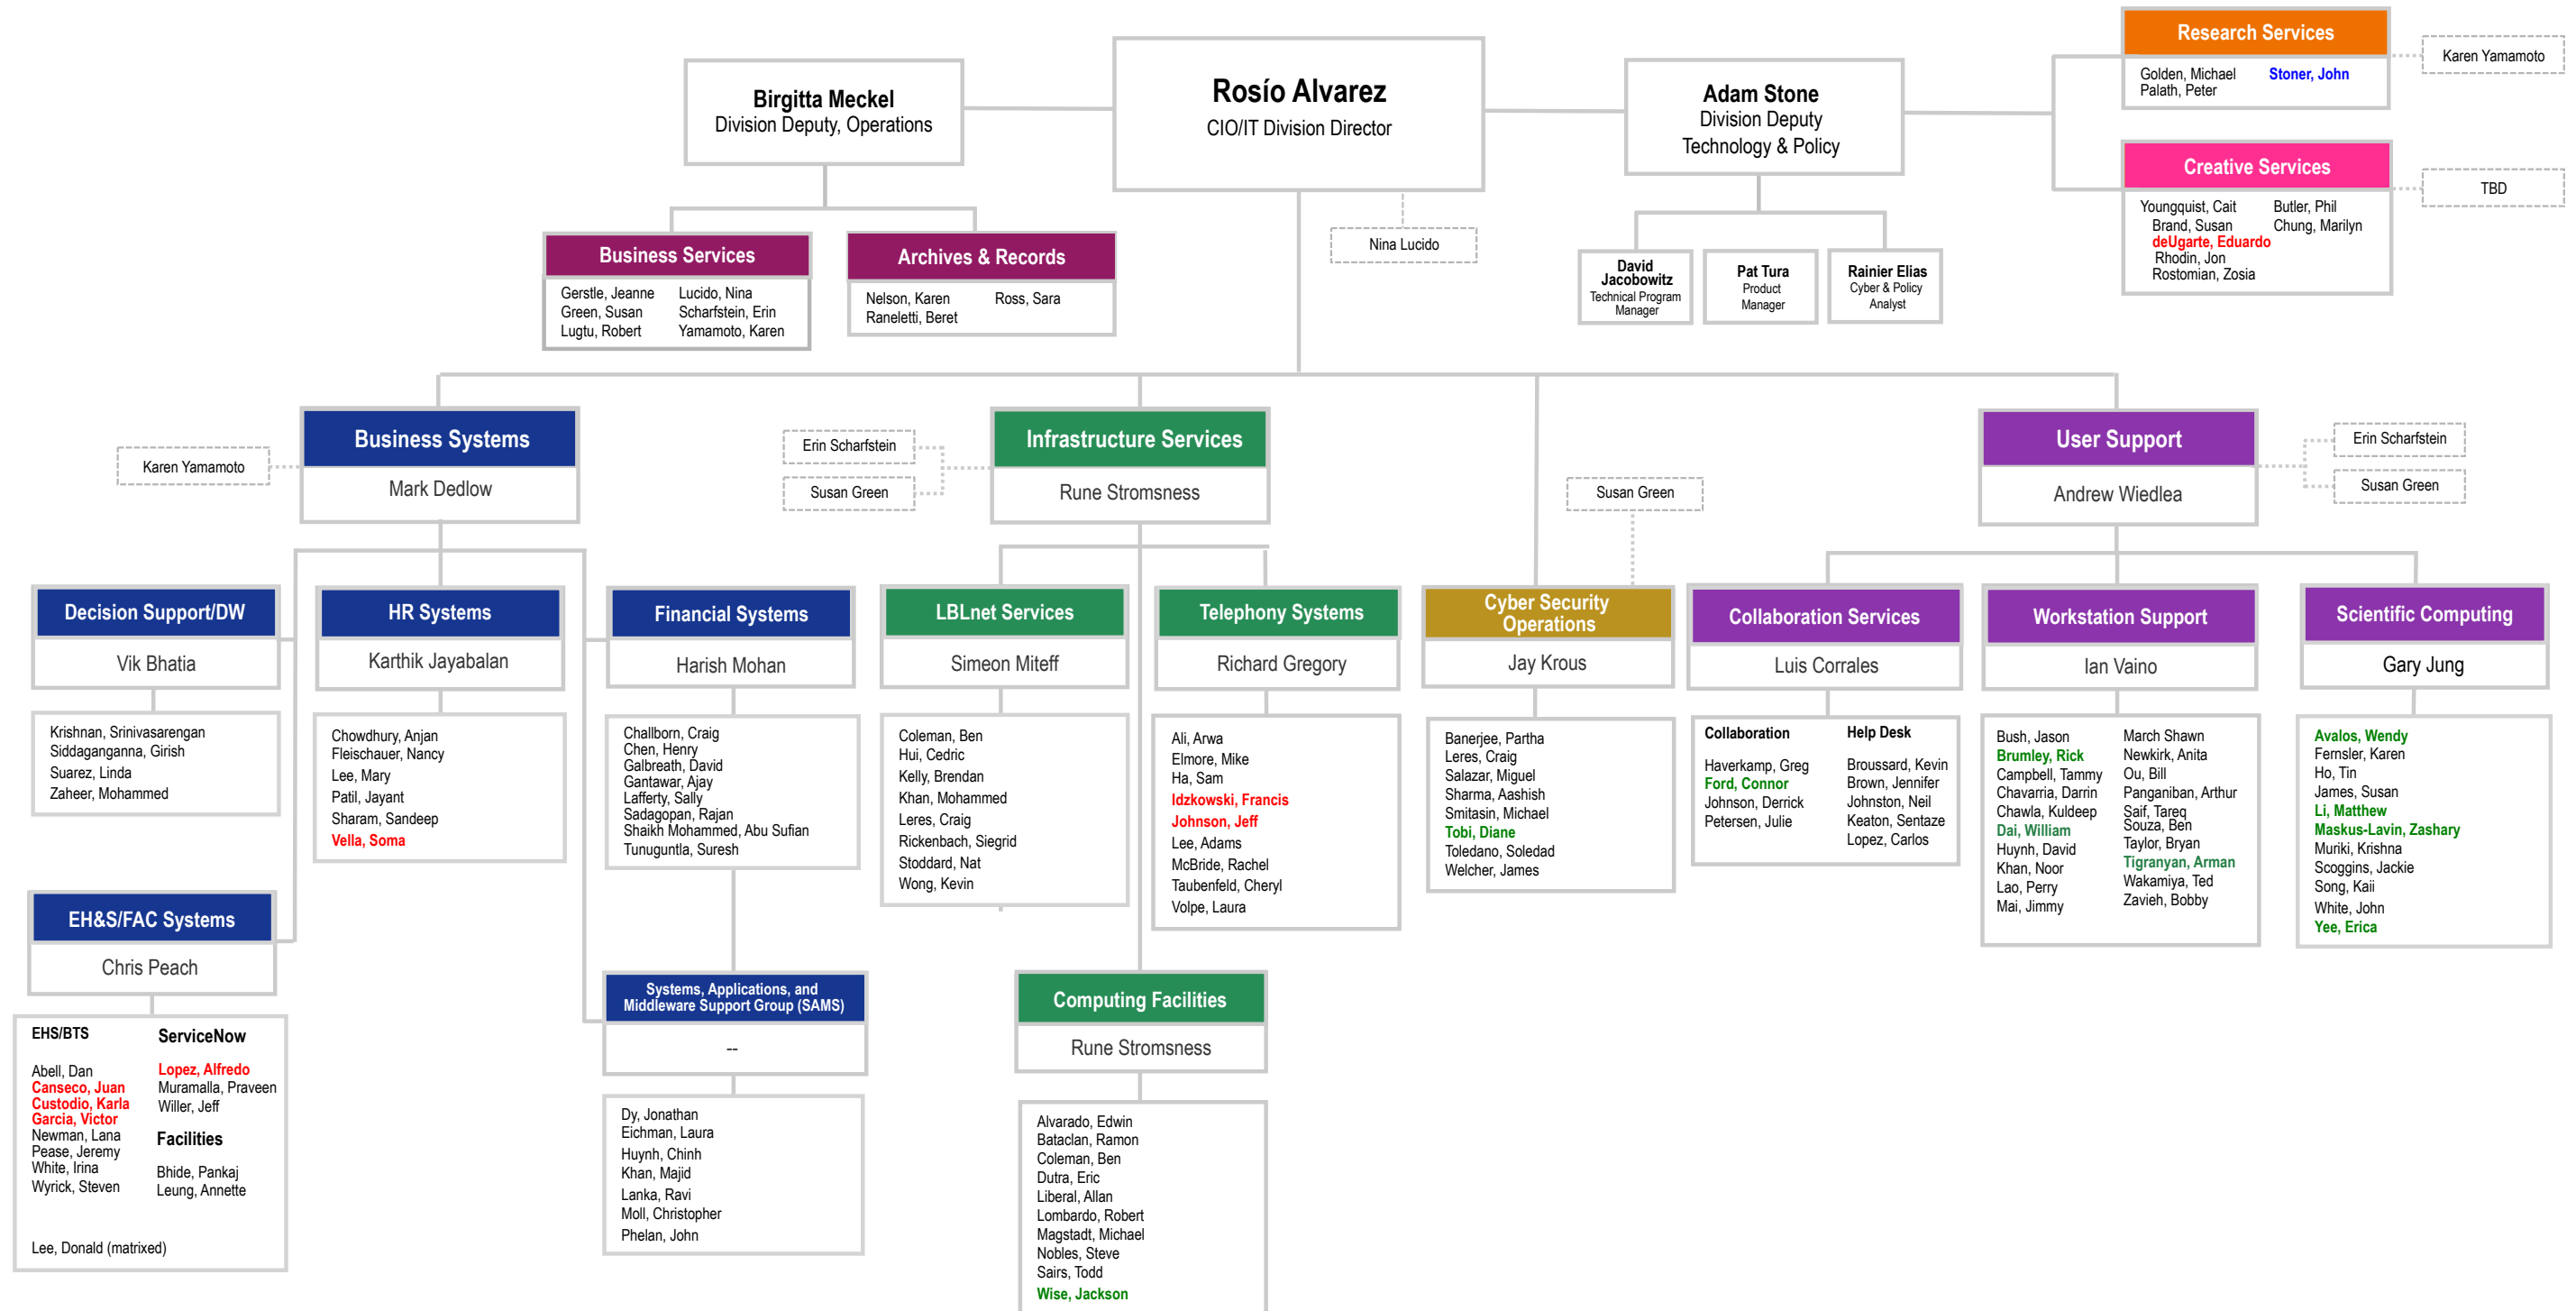

Lawrence Berkeley National Laboratory IT Division

LEGEND

- Students
- Contractors
- Part-Time
- *through UCB