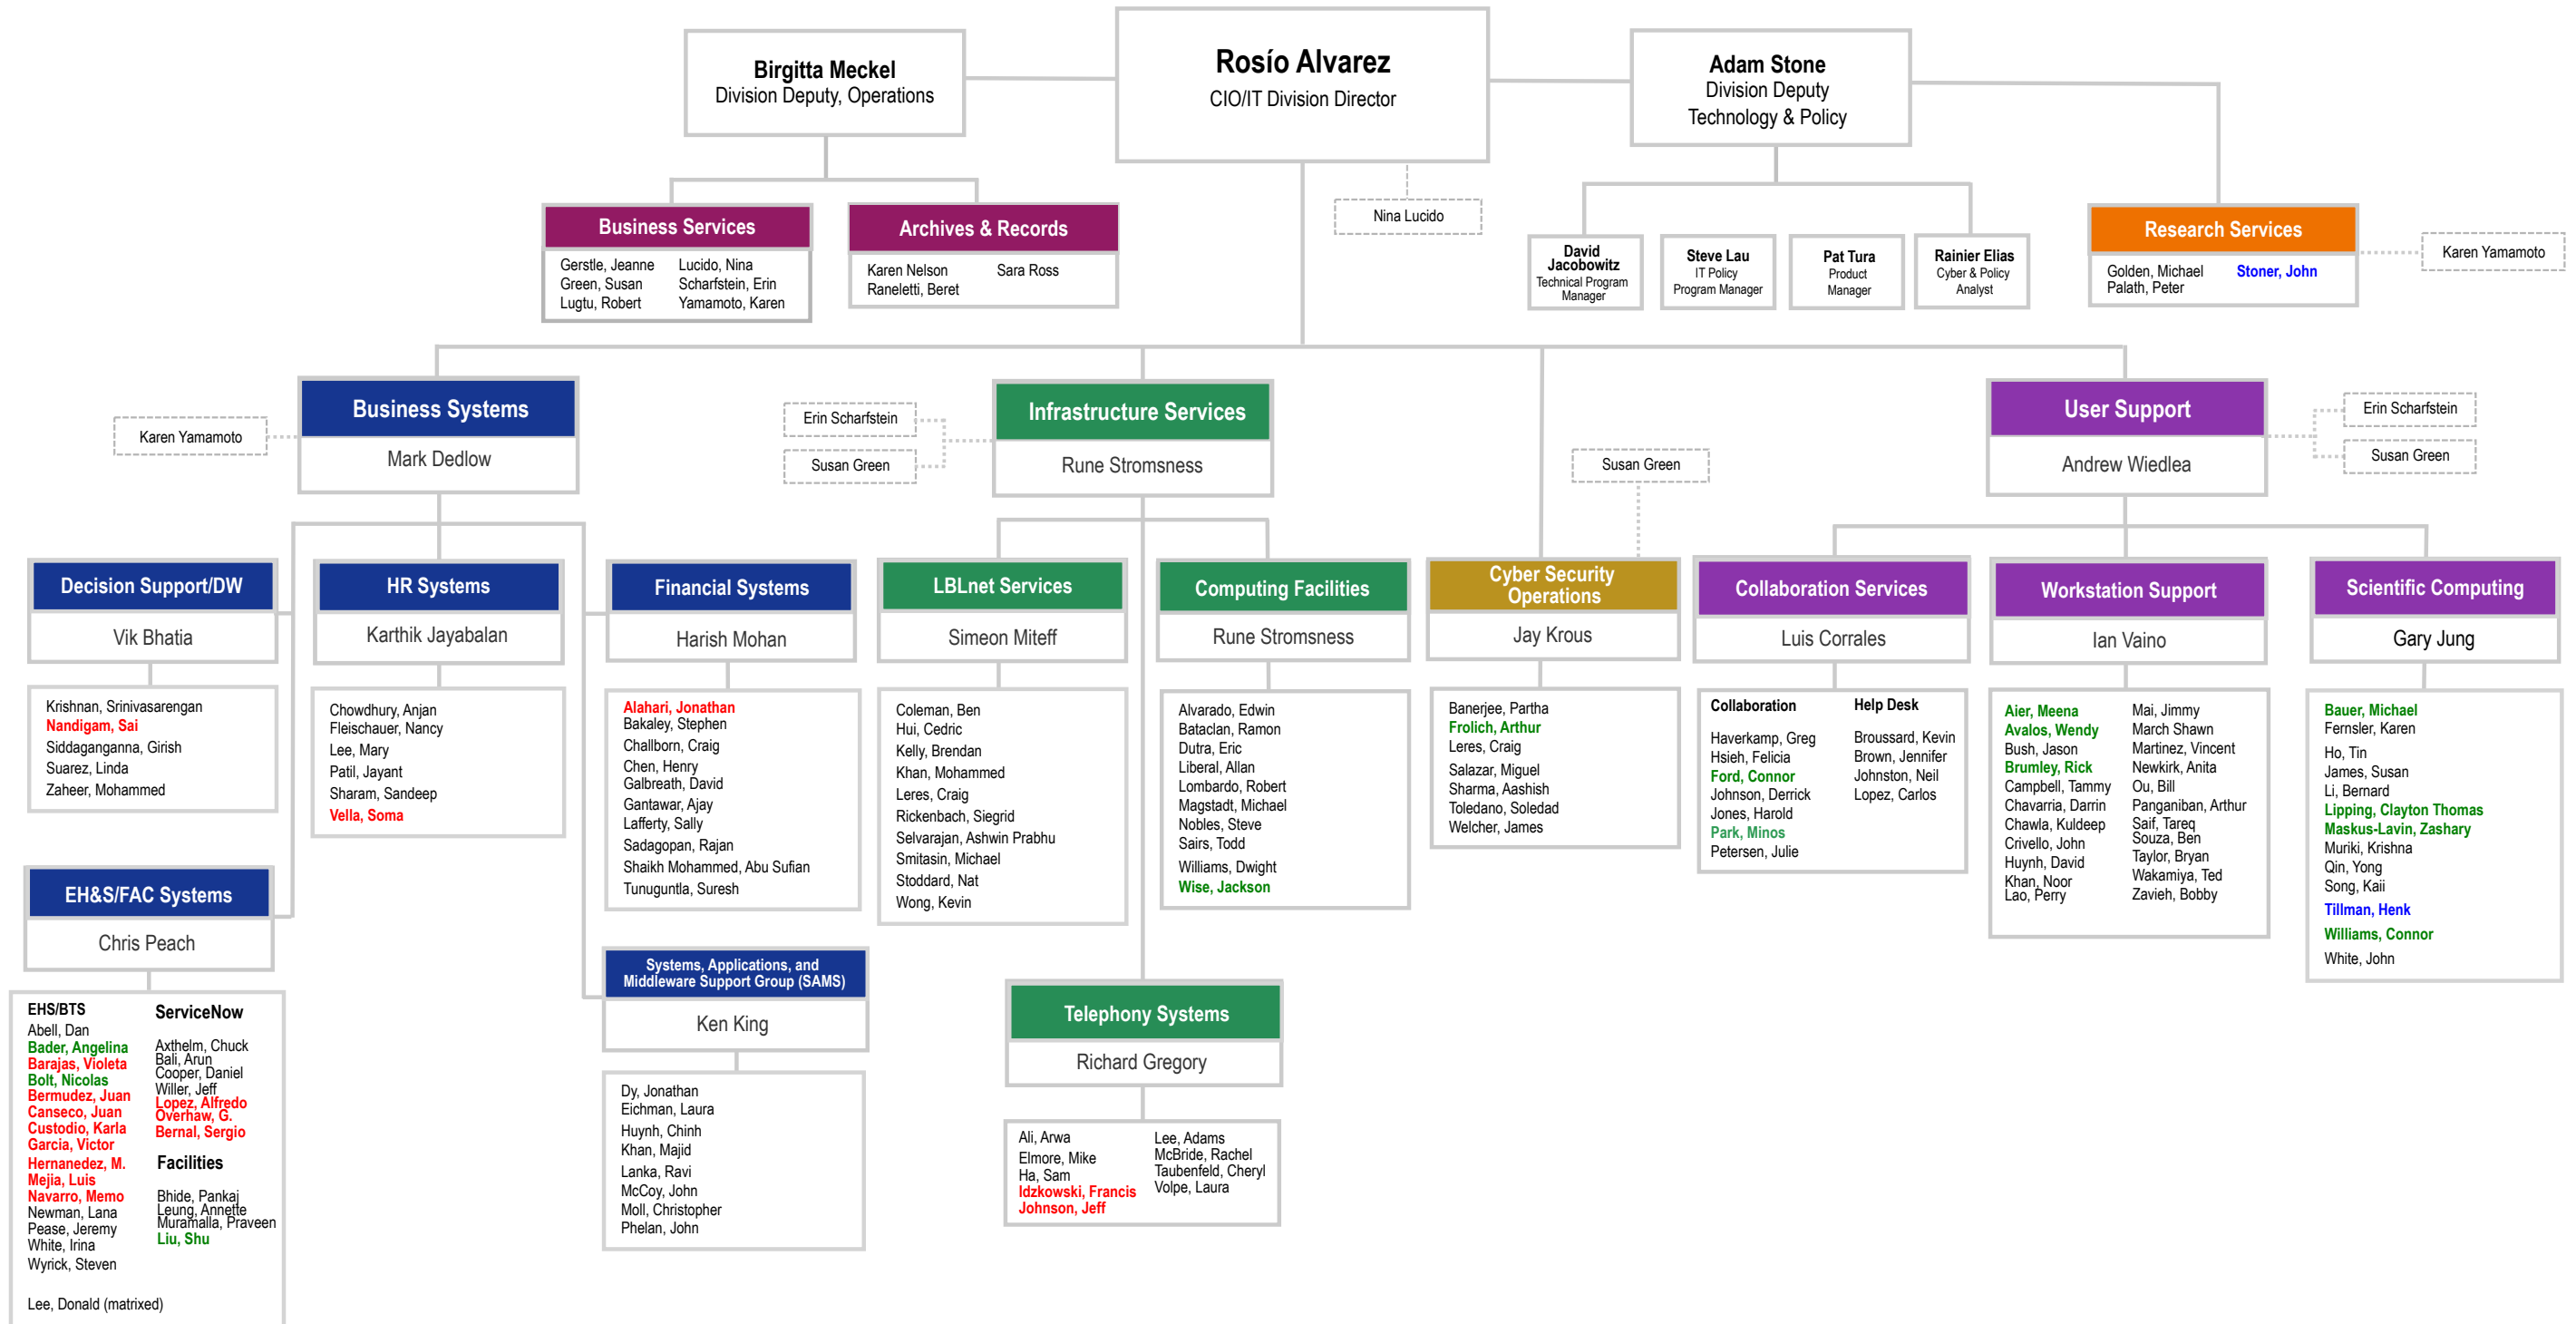

Lawrence Berkeley National Laboratory IT Division

LEGEND

Students
Contractors
Part-Time
*through UCB